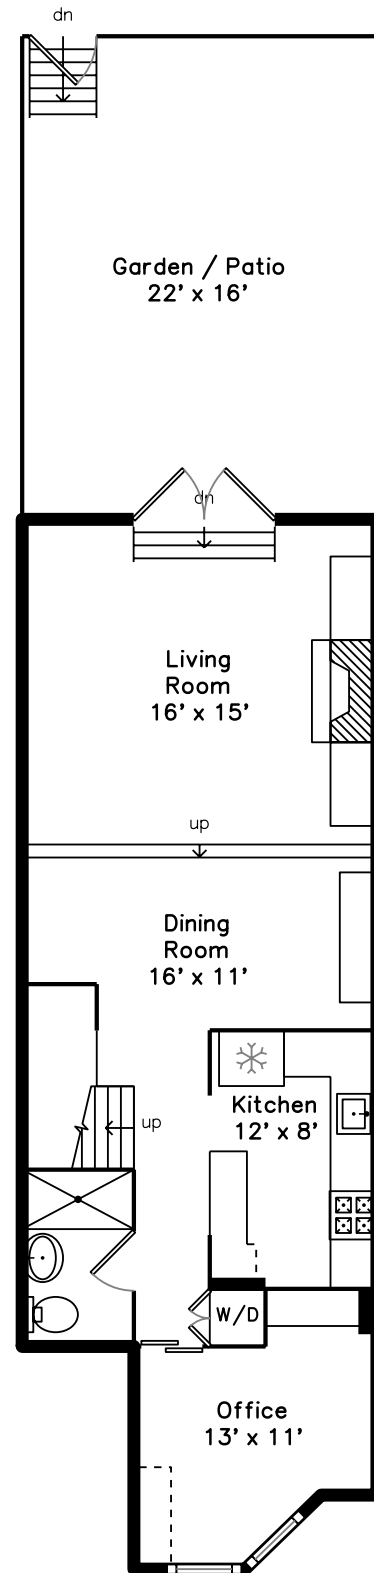

Main

Lower

425 Beacon Street 1
Boston, MA 02115

PicturePlan by  vis-home

Measurements may not be 100% accurate.
Floor plans are provided for convenience only.
Room sizes are not used to calculate area.

Main

Lower

Living Room

Living Room

Living Room

Dining Room

Dining Room

Kitchen

Kitchen

Kitchen

Primary Bedroom

Primary Bedroom

Bathroom

Second Bedroom

Second Bedroom

Family Room / Den

Family Room / Den