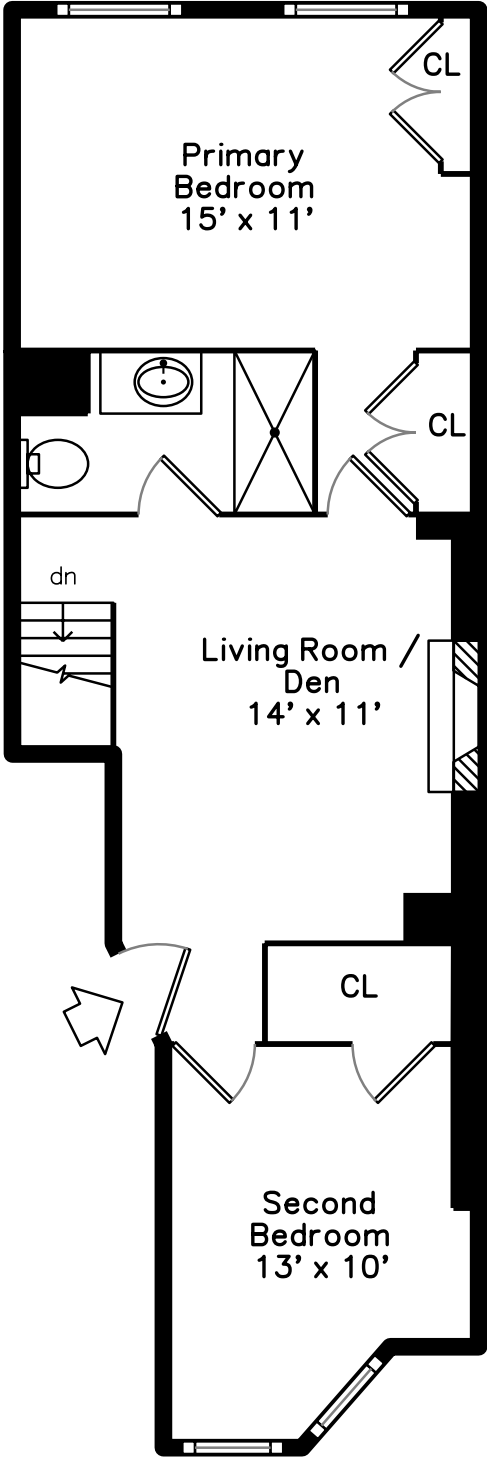

Main

Lower

425 Beacon Street 1
Boston, MA 02115

PicturePlan by  vis-home

Measurements may not be 100% accurate.
Floor plans are provided for convenience only.
Room sizes are not used to calculate area.

Main

Lower

Living Room

Living Room

Living Room

Dining Room

Dining Room

Kitchen

Kitchen

Kitchen

Primary Bedroom

Primary Bedroom

Bathroom

Second Bedroom

Second Bedroom

Family Room / Den

Family Room / Den