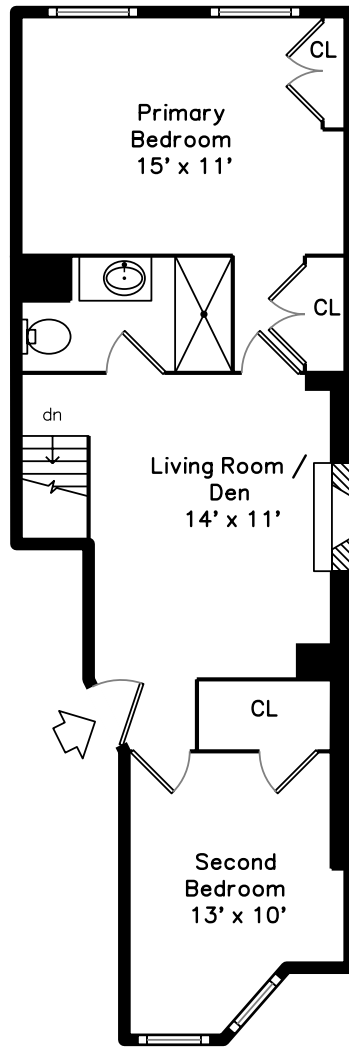

Main

Lower

425 Beacon Street 1
Boston, MA 02115

PicturePlan by  vis-home

Measurements may not be 100% accurate.
Floor plans are provided for convenience only.
Room sizes are not used to calculate area.

Main

Lower

Living Room

Living Room

Living Room

Dining Room

Dining Room

Kitchen

Kitchen

Kitchen

Primary Bedroom

Primary Bedroom

Bathroom

Second Bedroom

Second Bedroom

Family Room / Den

Family Room / Den