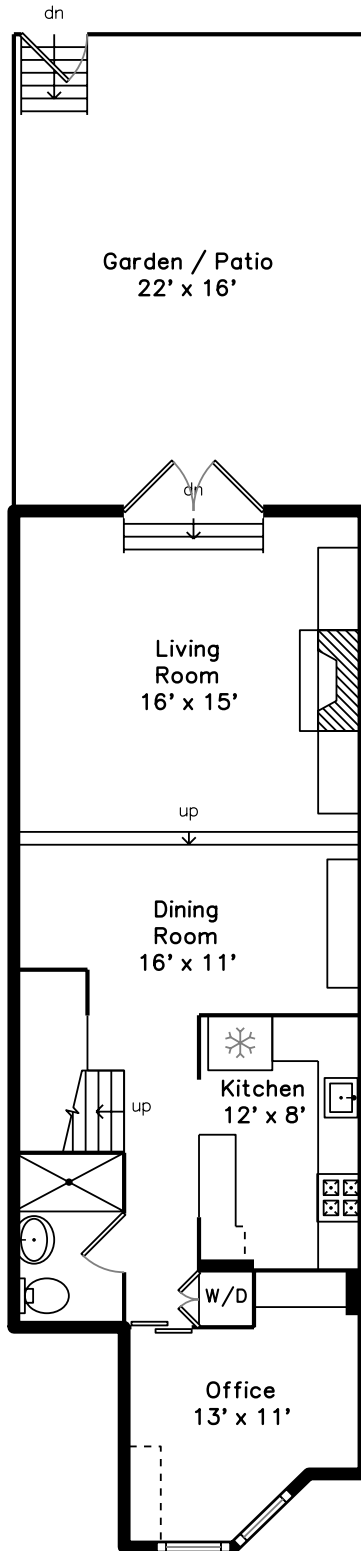

Main

Lower

425 Beacon Street 1
Boston, MA 02115

PicturePlan by  vis-home

Measurements may not be 100% accurate.
Floor plans are provided for convenience only.
Room sizes are not used to calculate area.

Main

Lower

Living Room

Living Room

Living Room

Dining Room

Dining Room

Kitchen

Kitchen

Kitchen

Primary Bedroom

Primary Bedroom

Bathroom

Second Bedroom

Second Bedroom

Family Room / Den

Family Room / Den