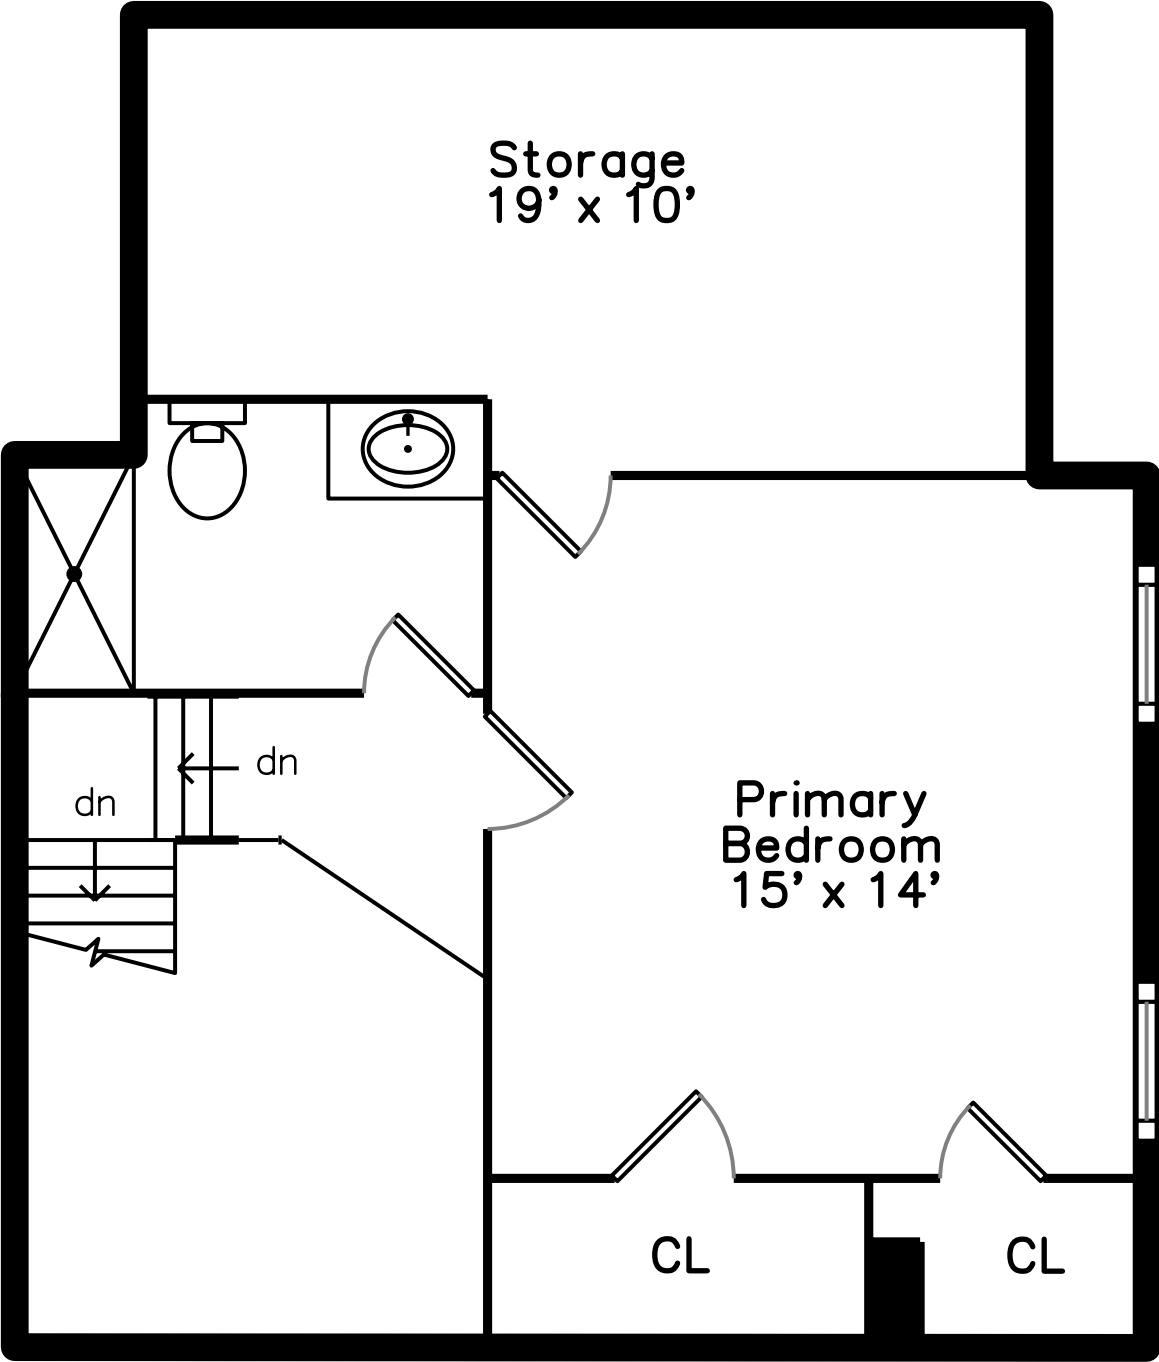

Upper

Main

Lower

86 Washington Park
Newton, MA 02460

PicturePlan by  vis-home
MORE THAN JUST A FLOORPLAN

Measurements may not be 100% accurate.
Floor plans are provided for convenience only.
Room sizes are not used to calculate area.

Upper

Main

Lower

Outside

Outside

Outside

Living Room

Living Room

Living Room

Living Room

Living Room

Living Room

Kitchen

Kitchen

Kitchen

Bedroom

Bedroom

Bedroom

Bathroom

Laundry

Laundry

Foyer

Foyer

Foyer