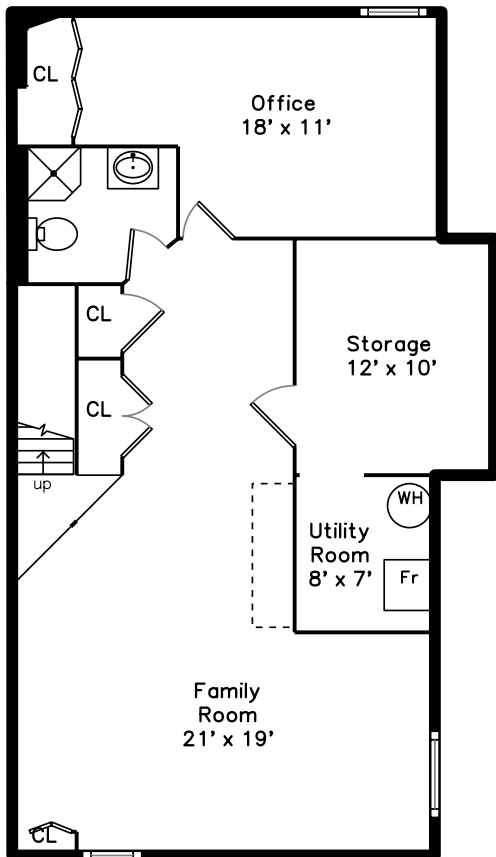

Upper

Main

Lower

86 Washington Park
Newton, MA 02460

PicturePlan by  vis-home
MORE THAN JUST A FLOORPLAN

Measurements may not be 100% accurate.
Floor plans are provided for convenience only.
Room sizes are not used to calculate area.

Upper

Main

Lower

Outside

Outside

Outside

Living Room

Living Room

Living Room

Living Room

Living Room

Living Room

Kitchen

Kitchen

Kitchen

Bedroom

Bedroom

Bedroom

Bathroom

Laundry

Laundry

Foyer

Foyer

Foyer