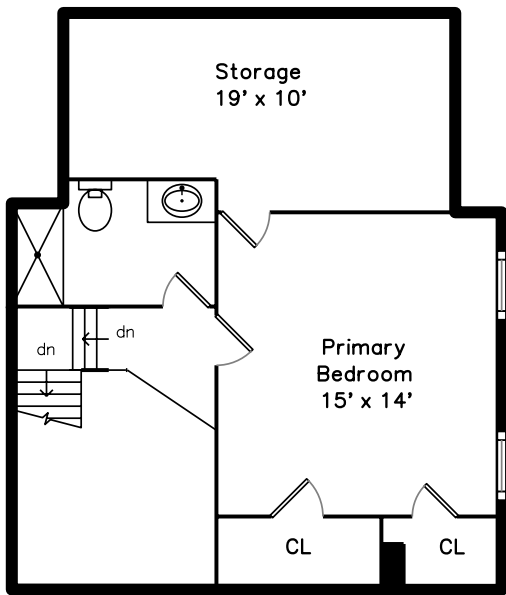

Upper

Main

Lower

86 Washington Park
Newton, MA 02460

PicturePlan by  vis-home
MORE THAN JUST A FLOORPLAN

Measurements may not be 100% accurate.
Floor plans are provided for convenience only.
Room sizes are not used to calculate area.

Upper

Main

Lower

Outside

Outside

Outside

Living Room

Living Room

Living Room

Living Room

Living Room

Living Room

Kitchen

Kitchen

Kitchen

Bedroom

WalkInCloset

Primary Bedroom

Primary Bedroom

Primary Bedroom

Primary Bathroom

Hall

Hall

Family Room