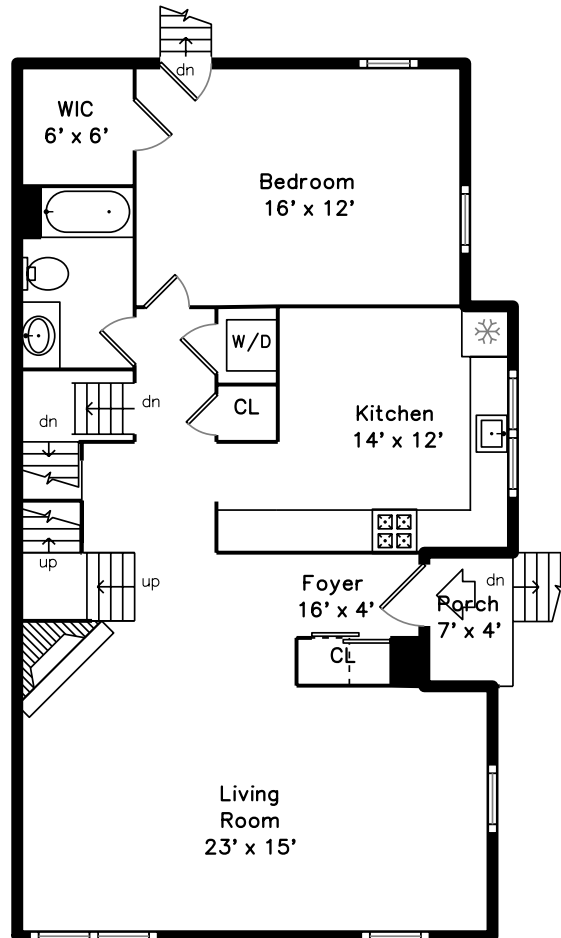

Upper

Main

Lower

86 Washington Park
Newton, MA 02460

PicturePlan by  vis-home
MORE THAN JUST A FLOORPLAN

Measurements may not be 100% accurate.
Floor plans are provided for convenience only.
Room sizes are not used to calculate area.

Upper

Main

Lower

Outside

Outside

Outside

Living Room

Living Room

Living Room

Living Room

Living Room

Living Room

Kitchen

Kitchen

Kitchen

Bedroom

WalkInCloset

Primary Bedroom

Primary Bedroom

Primary Bedroom

Primary Bathroom

Hall

Hall

Family Room