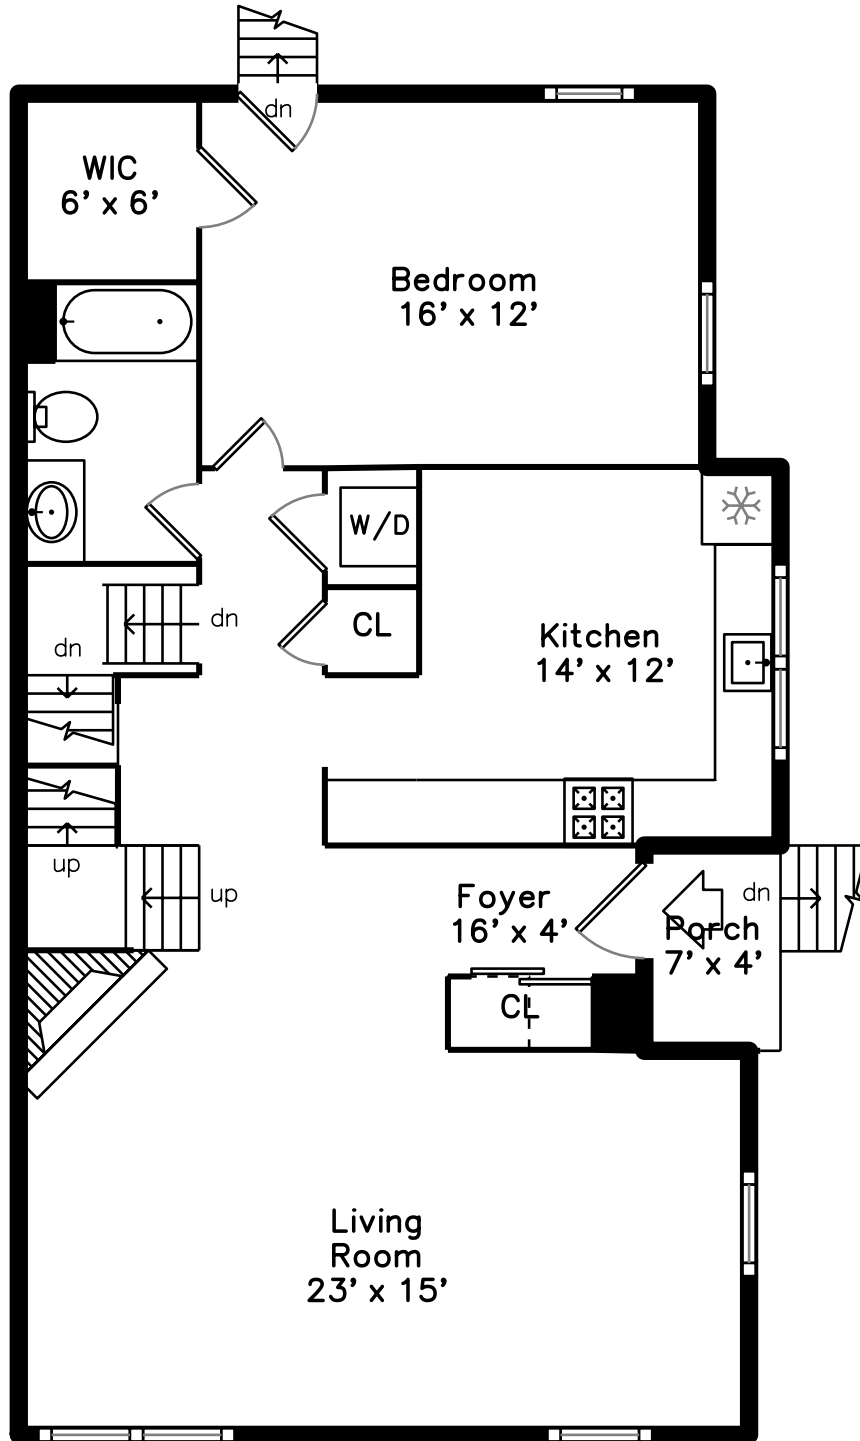

Upper

Main

Lower

86 Washington Park
Newton, MA 02460

PicturePlan by  vis-home
MORE THAN JUST A FLOORPLAN

Measurements may not be 100% accurate.
Floor plans are provided for convenience only.
Room sizes are not used to calculate area.

Upper

Main

Lower

Outside

Outside

Outside

Living Room

Living Room

Living Room

Living Room

Living Room

Living Room

Kitchen

Kitchen

Kitchen

Bedroom

Bedroom

Bedroom

Bathroom

Laundry

Laundry

Foyer

Foyer

Foyer