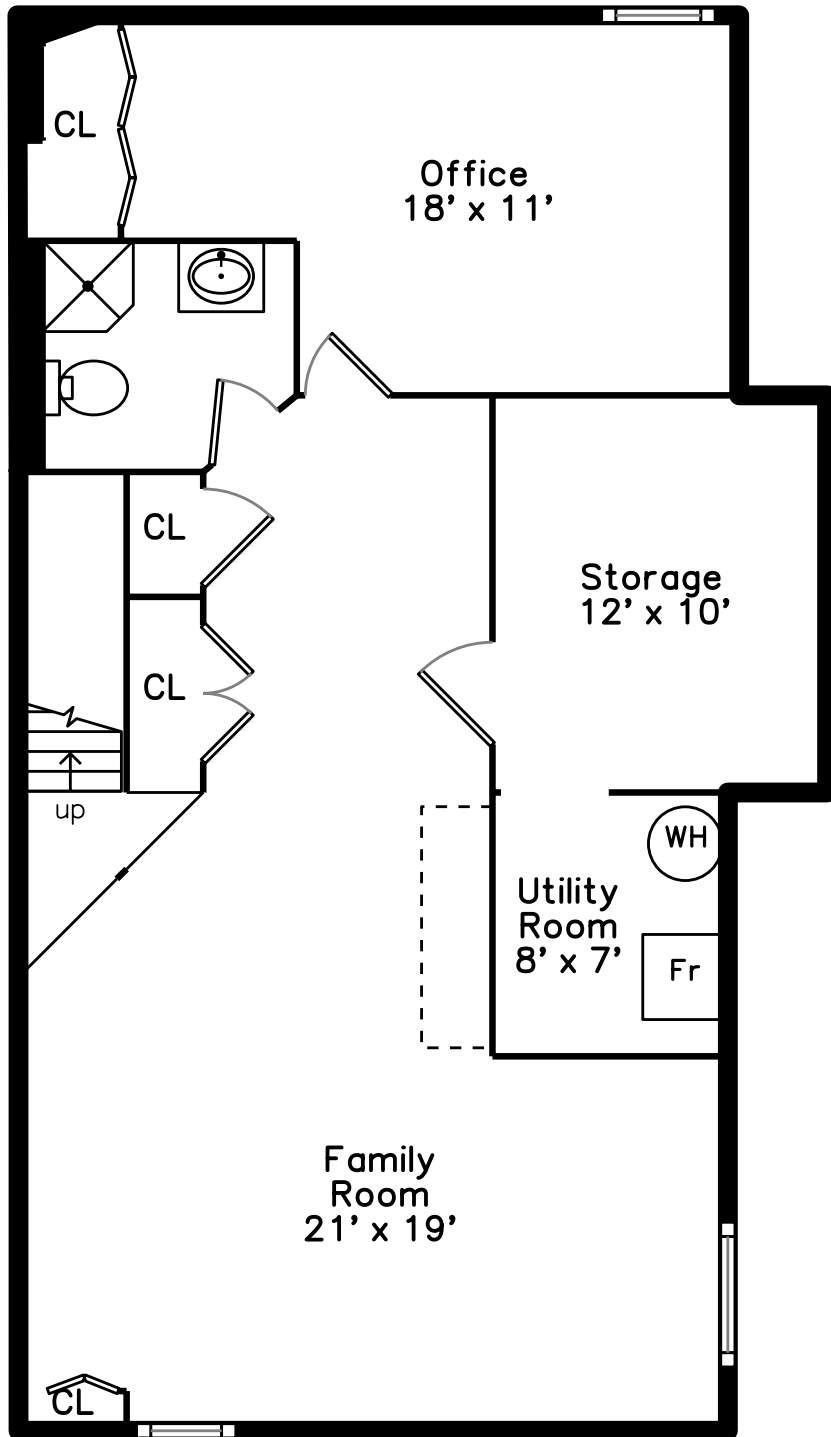

Upper

Main

Lower

86 Washington Park
Newton, MA 02460

PicturePlan by  vis-home
MORE THAN JUST A FLOORPLAN

Measurements may not be 100% accurate.
Floor plans are provided for convenience only.
Room sizes are not used to calculate area.

Upper

Main

Lower

Outside

Outside

Outside

Living Room

Living Room

Living Room

Living Room

Living Room

Living Room

Kitchen

Kitchen

Kitchen

Bedroom

Bedroom

Bedroom

Bathroom

Laundry

Laundry

Foyer

Foyer

Foyer