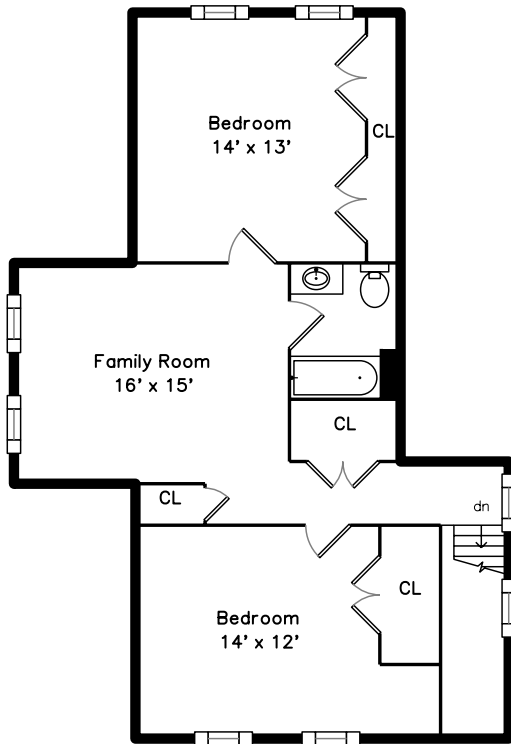

Upper

Main

**18 Windsor Road 2
Somerville, MA 02144**

PicturePlan by  vis-home
WHERE THEY WANT TO LIVE

Measurements may not be 100% accurate.
Floor plans are provided for convenience only.
Room sizes are not used to calculate area.

Upper

Main

Outside

Balcony

Foyer

Outside

Living Room

Living Room

Living Room

Living Room

Dining Room

Dining Room

Dining Room

Kitchen

Kitchen

Kitchen

Family Room

Family Room

Bedroom

Bedroom

Bathroom

Storage