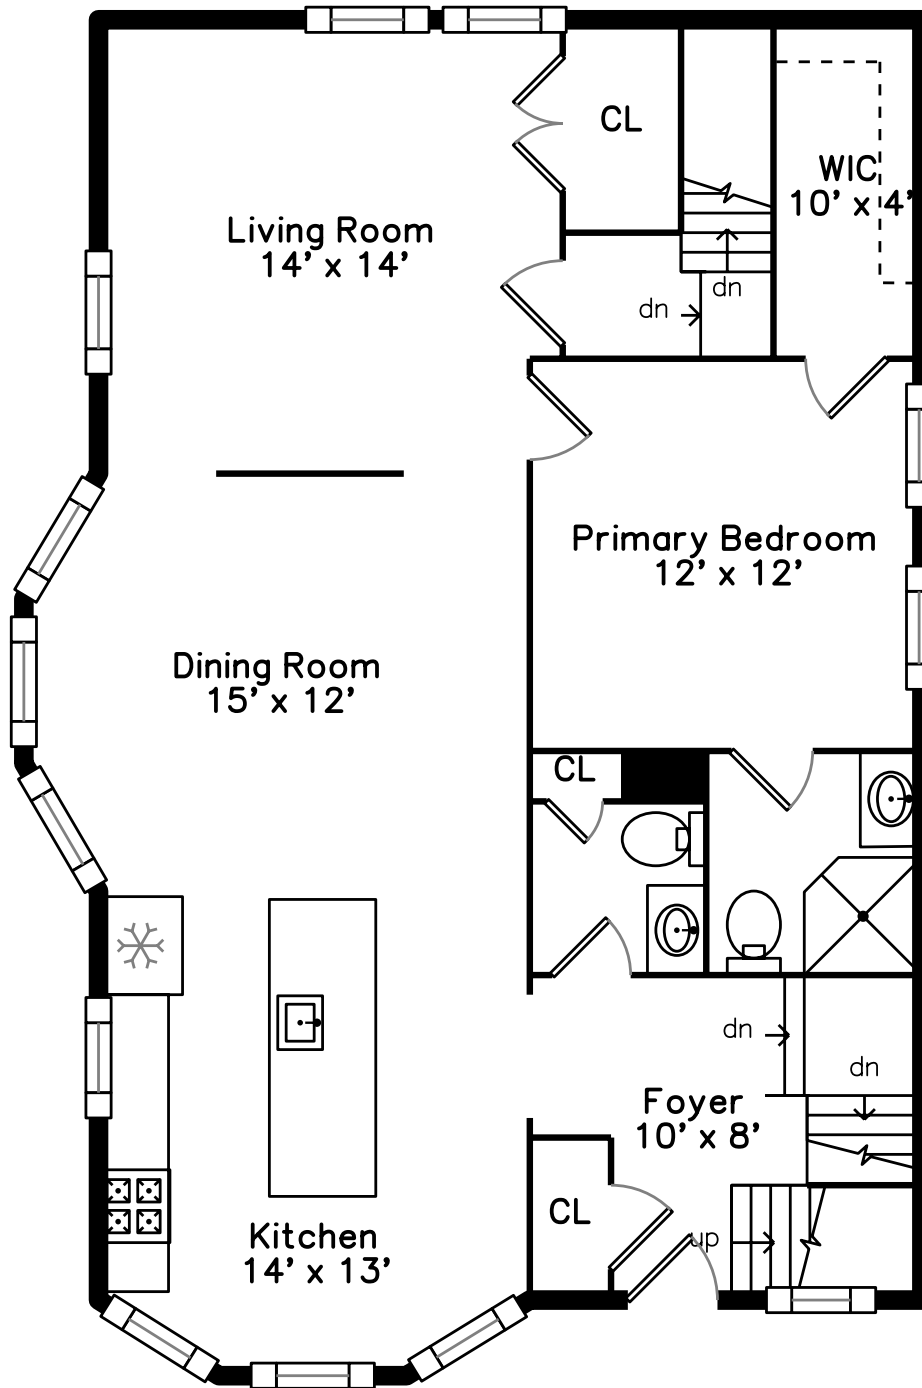

Upper

Main

**18 Windsor Road 2
Somerville, MA 02144**

PicturePlan by  vis-home
WHERE THEY WANT TO LIVE

Measurements may not be 100% accurate.
Floor plans are provided for convenience only.
Room sizes are not used to calculate area.

Upper

Main

Outside

Balcony

Foyer

Outside

Living Room

Living Room

Living Room

Living Room

Dining Room

Dining Room

Dining Room

Kitchen

Kitchen

Kitchen

Family Room

Family Room

Bedroom

Bedroom

Bathroom

Storage