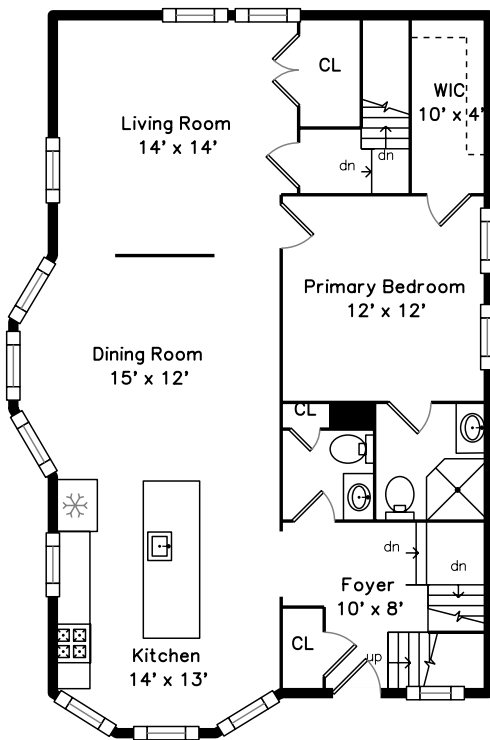

Upper

Main

**18 Windsor Road 2
Somerville, MA 02144**

PicturePlan by  vis-home
WHERE THEY WANT TO LIVE

Measurements may not be 100% accurate.
Floor plans are provided for convenience only.
Room sizes are not used to calculate area.

Upper

Main

Outside

Balcony

Foyer

Outside

Living Room

Living Room

Living Room

Living Room

Dining Room

Dining Room

Dining Room

Kitchen

Kitchen

Kitchen

Family Room

Family Room

Bedroom

Bedroom

Bathroom

Storage