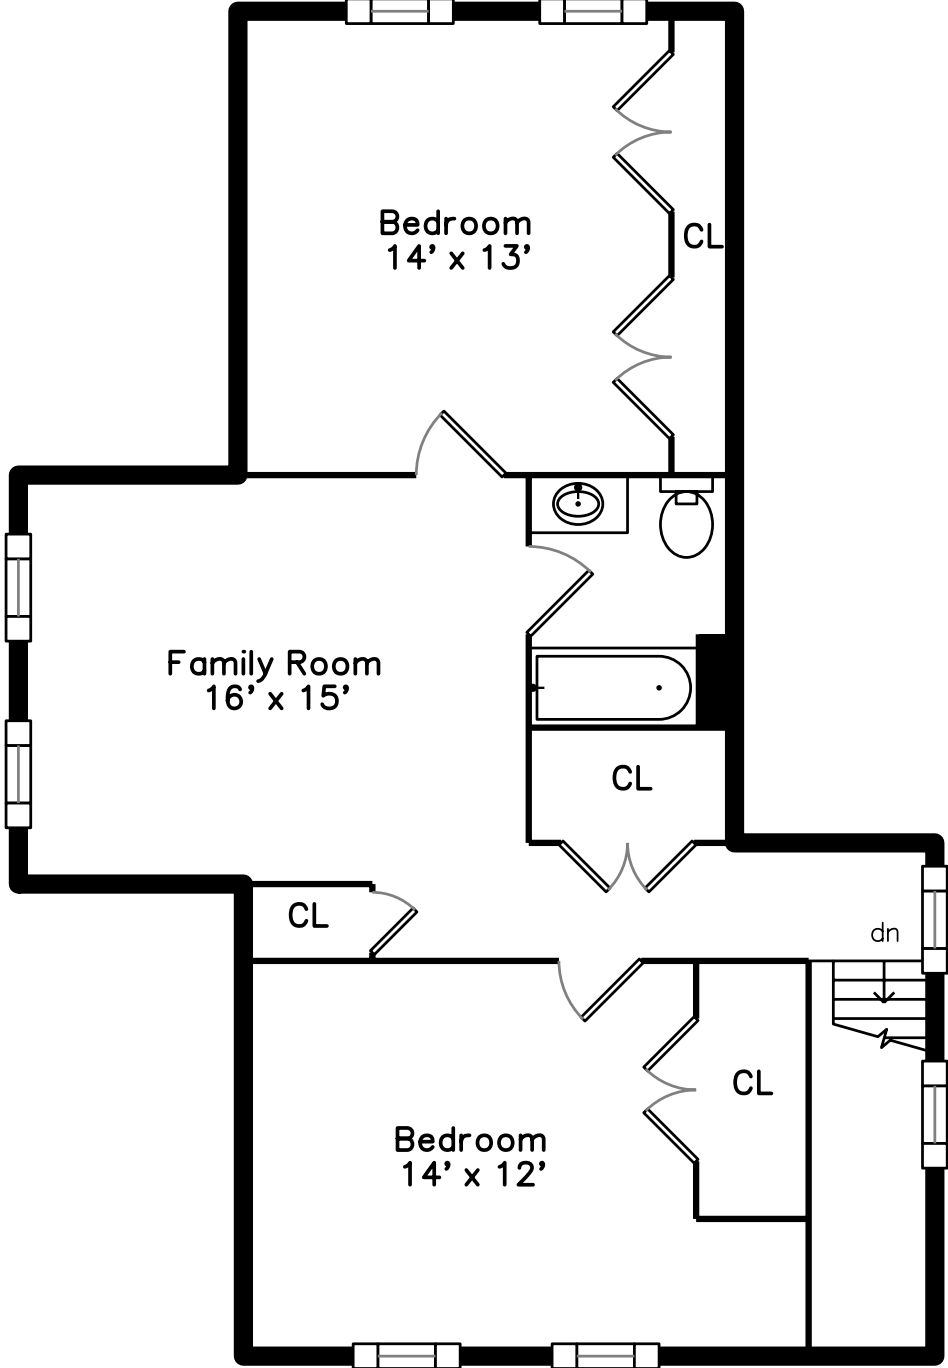

Upper

Main

**18 Windsor Road 2
Somerville, MA 02144**

PicturePlan by  vis-home
WHERE THEY WANT TO LIVE

Measurements may not be 100% accurate.
Floor plans are provided for convenience only.
Room sizes are not used to calculate area.

Upper

Main

Outside

Balcony

Foyer

Outside

Living Room

Living Room

Living Room

Living Room

Dining Room

Dining Room

Dining Room

Kitchen

Kitchen

Kitchen

Family Room

Family Room

Bedroom

Bedroom

Bathroom

Storage