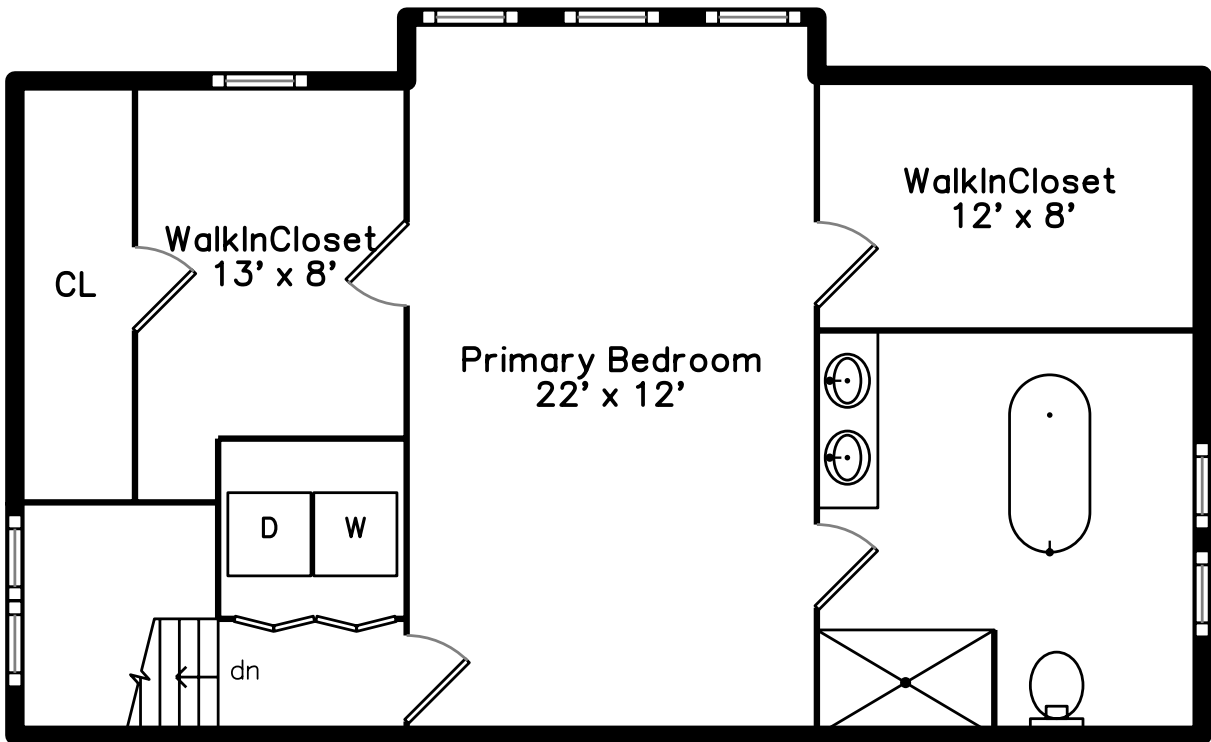

Top

Main

Upper

Lower

140 Otis Street 1
Cambridge, MA 02141

PicturePlan by vis-home

Measurements may not be 100% accurate.
Floor plans are provided for convenience only.
Room sizes are not used to calculate area.

Top

Upper

Main

Lower

Outside

Outside

Outside

Outside