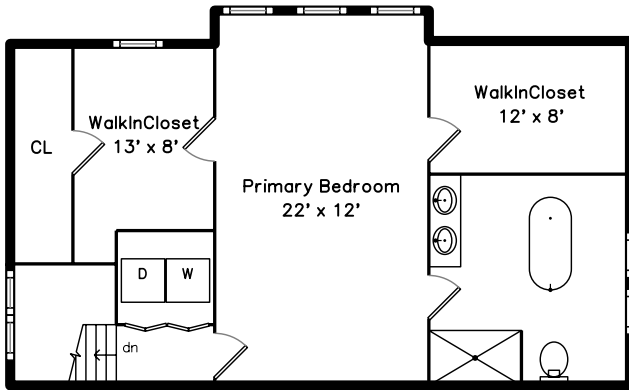

Top

Main

Upper

Lower

140 Otis Street 1
Cambridge, MA 02141

PicturePlan by vis-home

Measurements may not be 100% accurate.
Floor plans are provided for convenience only.
Room sizes are not used to calculate area.

Top

Upper

Main

Lower

Outside

Outside

Outside

Outside