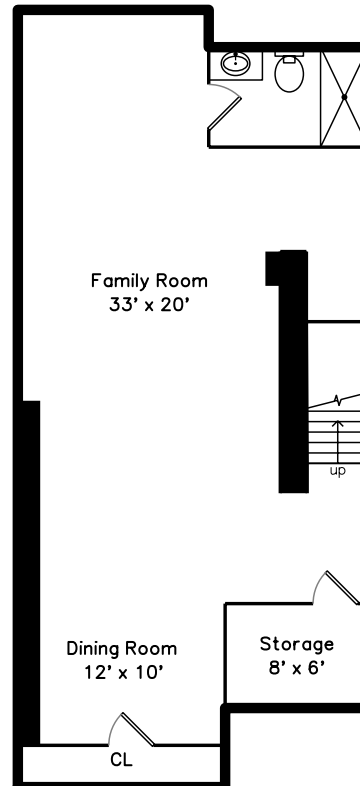

Top

Main

Upper

Lower

140 Otis Street 1
Cambridge, MA 02141

PicturePlan by vis-home

Measurements may not be 100% accurate.
Floor plans are provided for convenience only.
Room sizes are not used to calculate area.

Top

Upper

Main

Lower

Outside

Outside

Outside

Outside