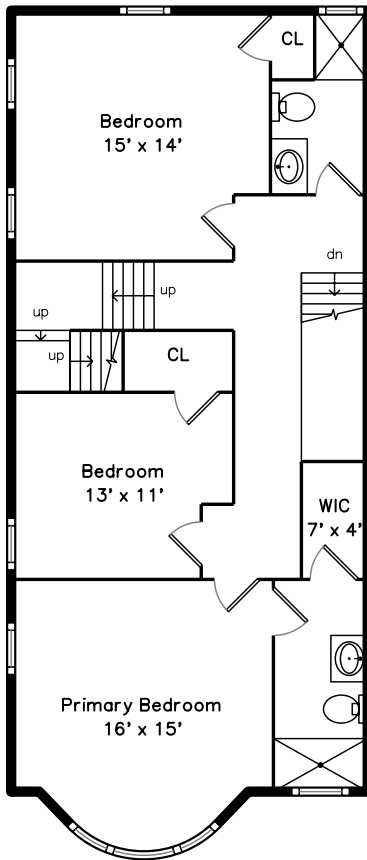

Top

Main

Upper

Lower

140 Otis Street 1
Cambridge, MA 02141

PicturePlan by vis-home

Measurements may not be 100% accurate.
Floor plans are provided for convenience only.
Room sizes are not used to calculate area.

Top

Upper

Main

Lower

Outside

Outside

Outside

Outside

Living Room

Living Room

Living Room

Living Room

Dining Room

Dining Room

Dining Room

Dining Room