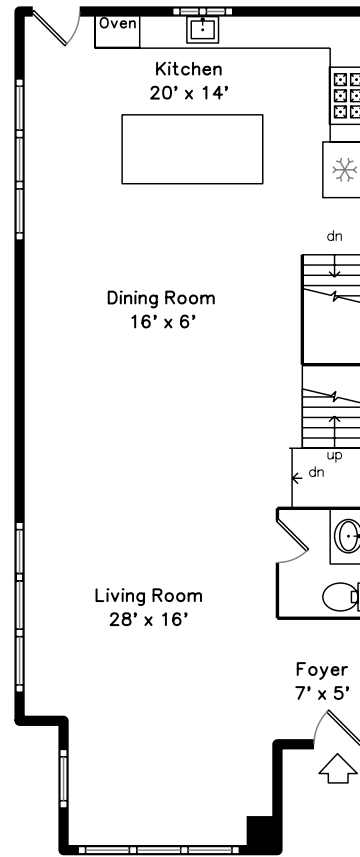

Top

Main

Upper

Lower

140 Otis Street 1
Cambridge, MA 02141

PicturePlan by vis-home

Measurements may not be 100% accurate.
Floor plans are provided for convenience only.
Room sizes are not used to calculate area.

Top

Upper

Main

Lower

Outside

Outside

Outside

Outside

Living Room

Living Room

Living Room

Living Room

Dining Room

Dining Room

Dining Room

Dining Room