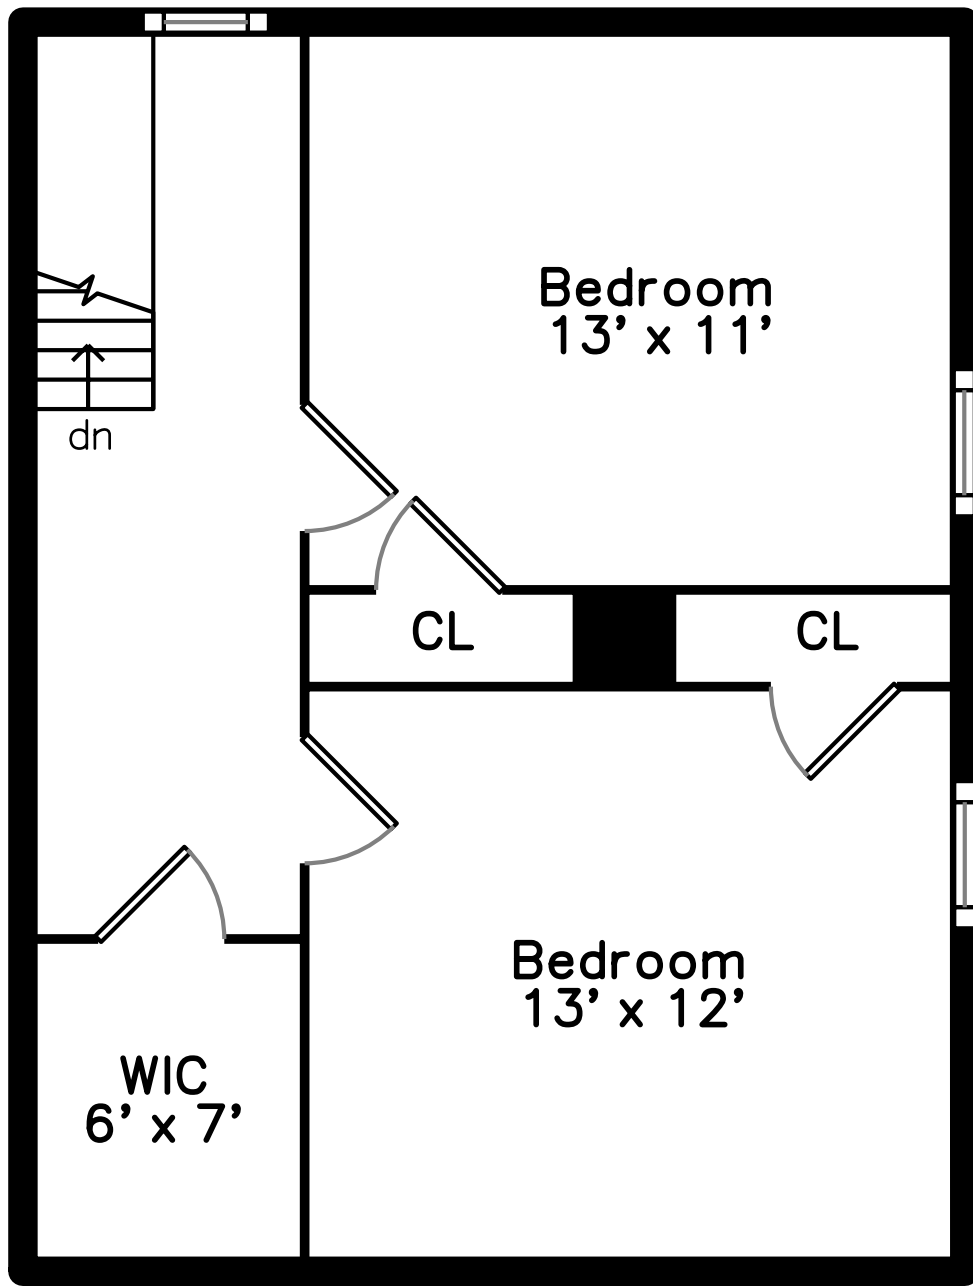

Top

Main

Upper

152 Spring Street Cambridge, MA 02141

PicturePlan by  vis-home

Measurements may not be 100% accurate.
Floor plans are provided for convenience only.
Room sizes are not used to calculate area.

Top

Upper

Main

Outside

Foyer

Kitchen

Kitchen

Kitchen

Bedroom

Bedroom

Bedroom

Bedroom

Bedroom

Bedroom

Bathroom

Hall

Living Room

Living Room

Living Room

Dining Room

Dining Room

Dining Room

Kitchen

Bathroom