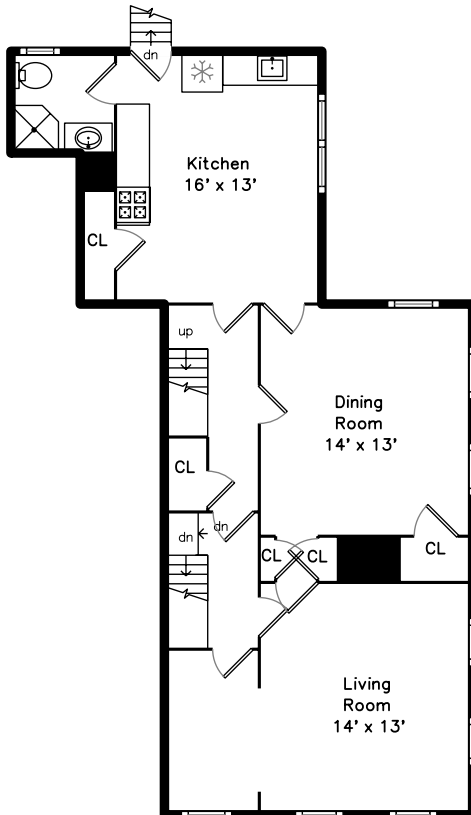

Top

Main

Upper

152 Spring Street Cambridge, MA 02141

PicturePlan by  vis-home

Measurements may not be 100% accurate.
Floor plans are provided for convenience only.
Room sizes are not used to calculate area.

Top

Upper

Main

Outside

Foyer

Kitchen

Kitchen

Kitchen

Bedroom

Bedroom

Bedroom

Bedroom

Bedroom

Bedroom

Bathroom

Hall

Living Room

Living Room

Living Room

Dining Room

Dining Room

Dining Room

Kitchen

Bathroom