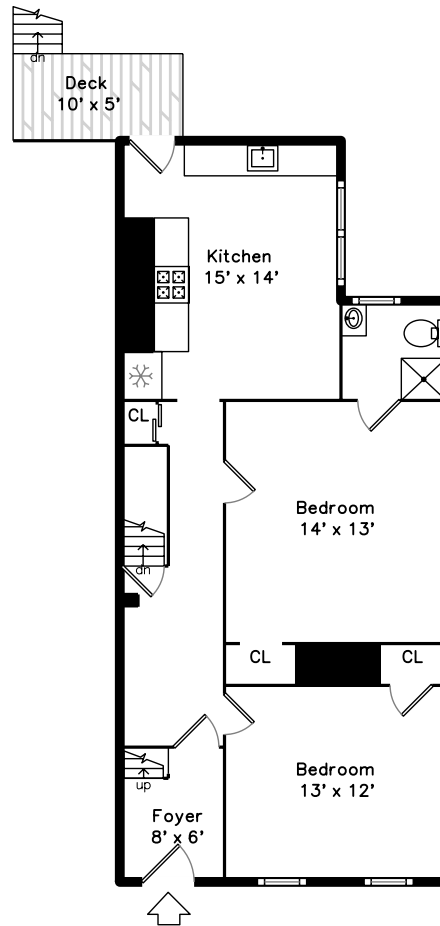

Top

Main

Upper

152 Spring Street Cambridge, MA 02141

PicturePlan by  vis-home

Measurements may not be 100% accurate.
Floor plans are provided for convenience only.
Room sizes are not used to calculate area.

Top

Upper

Main

Outside

Foyer

Kitchen

Kitchen

Kitchen

Bedroom

Bedroom

Bedroom

Bedroom

Bedroom

Bedroom

Bathroom

Hall

Living Room

Living Room

Living Room

Dining Room

Dining Room

Dining Room

Kitchen

Bathroom