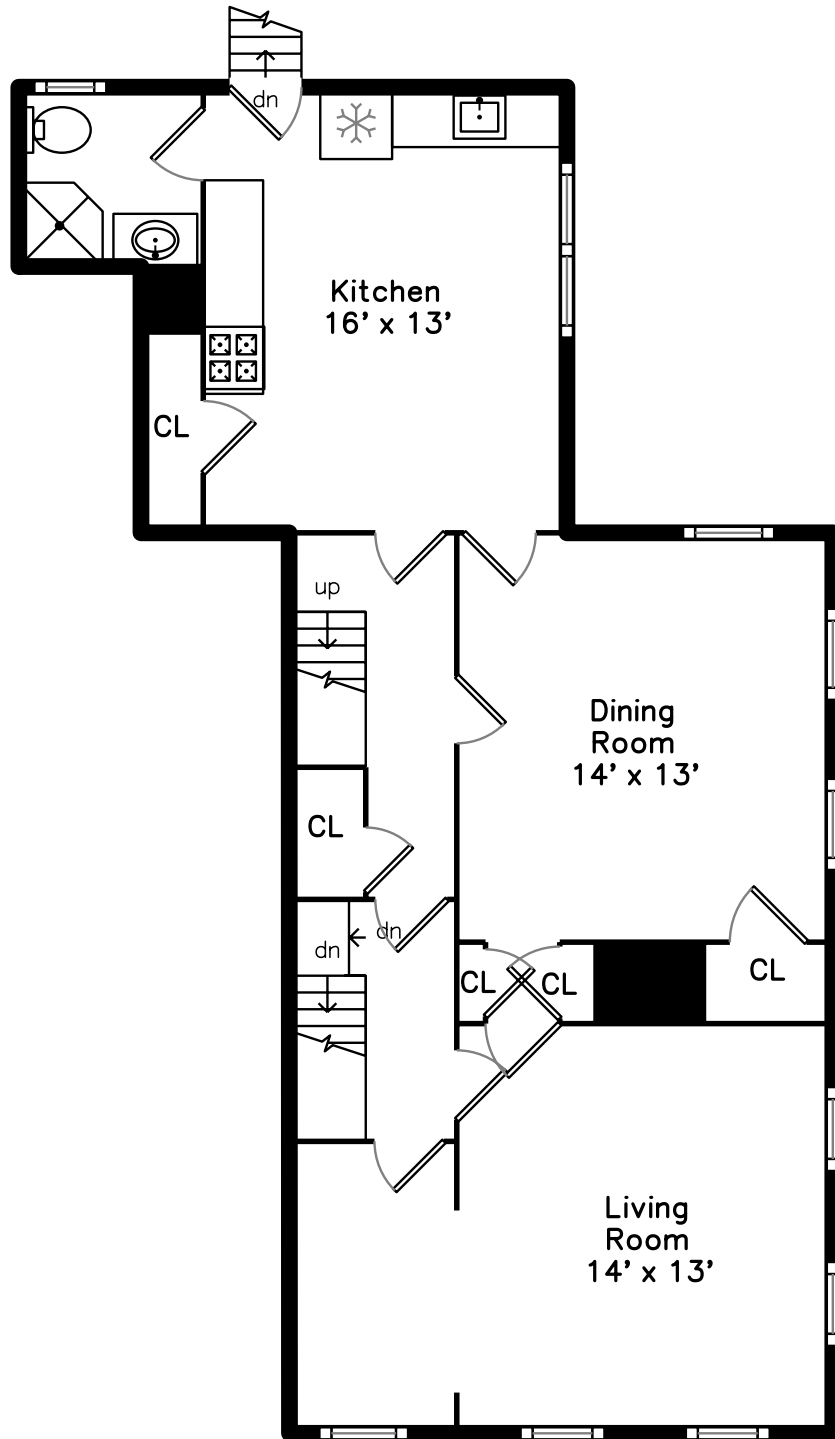

Top

Main

Upper

152 Spring Street Cambridge, MA 02141

PicturePlan by  vis-home

Measurements may not be 100% accurate.
Floor plans are provided for convenience only.
Room sizes are not used to calculate area.

Top

Upper

Main

Outside

Foyer

Kitchen

Kitchen

Kitchen

Bedroom

Bedroom

Bedroom

Bedroom

Bedroom

Bedroom

Bathroom

Hall

Living Room

Living Room

Living Room

Dining Room

Dining Room

Dining Room

Kitchen

Bathroom