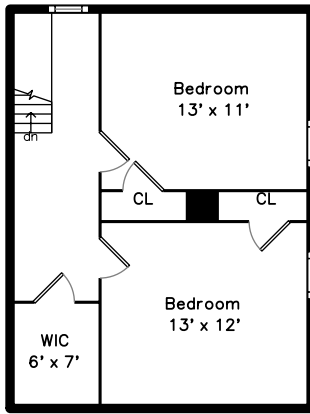

Top

Main

Upper

152 Spring Street Cambridge, MA 02141

PicturePlan by  vis-home

Measurements may not be 100% accurate.
Floor plans are provided for convenience only.
Room sizes are not used to calculate area.

Top

Upper

Main

Outside

Foyer

Kitchen

Kitchen

Kitchen

Bedroom

Bedroom

Bedroom

Bedroom

Bedroom

Bedroom

Bathroom

Hall

Living Room

Living Room

Living Room

Dining Room

Dining Room

Dining Room

Kitchen

Bathroom