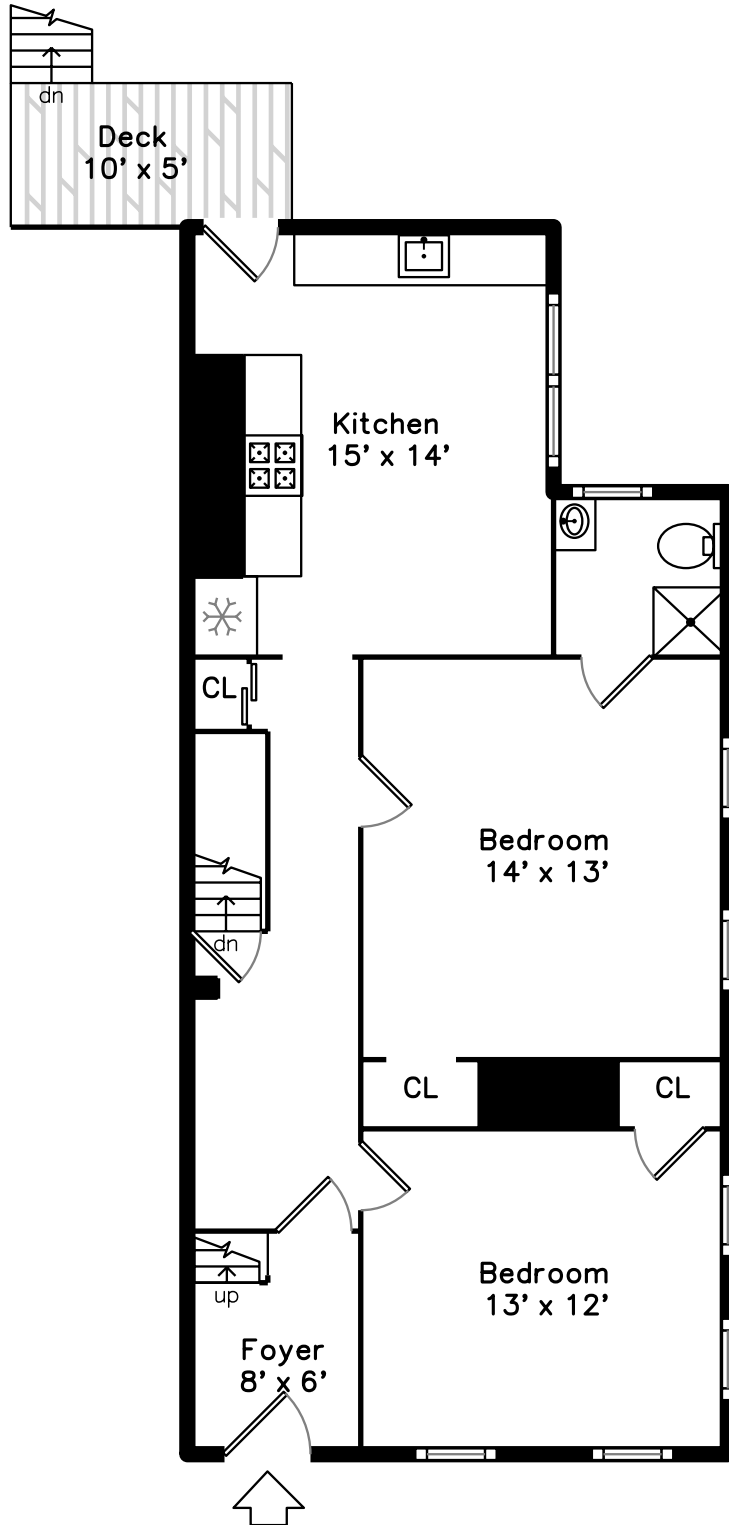

Top

Main

Upper

152 Spring Street Cambridge, MA 02141

PicturePlan by  vis-home

Measurements may not be 100% accurate.
Floor plans are provided for convenience only.
Room sizes are not used to calculate area.

Top

Upper

Main

Outside

Foyer

Kitchen

Kitchen

Kitchen

Bedroom

Bedroom

Bedroom

Bedroom

Bedroom

Bedroom

Bathroom

Hall

Living Room

Living Room

Living Room

Dining Room

Dining Room

Dining Room

Kitchen

Bathroom