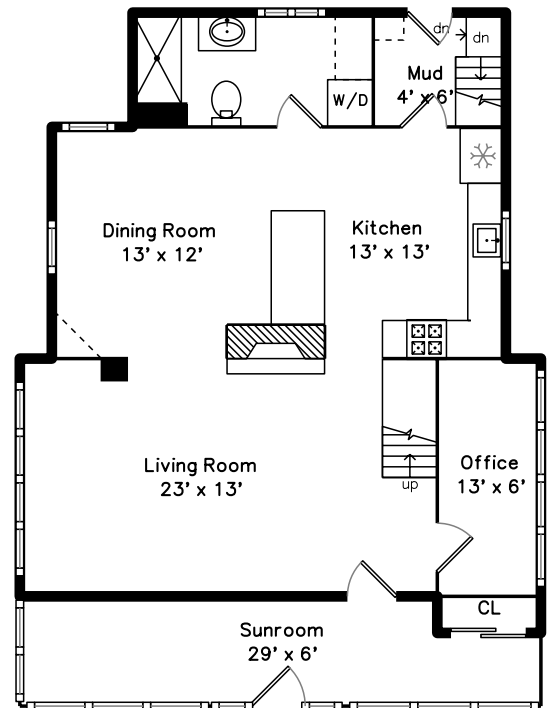

Upper

Main

15 Myrtle Avenue
Winthrop, MA 02152

PicturePlan by  vis-home
www.vis-home.com

Measurements may not be 100% accurate.
Floor plans are provided for convenience only.
Room sizes are not used to calculate area.

Aerial View

Aerial View

Aerial View

Living Room

Living Room

Dining Room

Dining Room

Kitchen

Bedroom

Bathroom