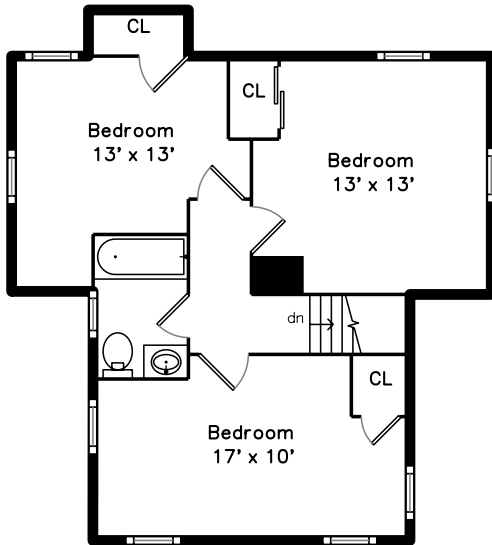

Upper

Main

15 Myrtle Avenue
Winthrop, MA 02152

PicturePlan by  vis-home
www.vis-home.com

Measurements may not be 100% accurate.
Floor plans are provided for convenience only.
Room sizes are not used to calculate area.

Aerial View

Aerial View

Aerial View

Living Room

Living Room

Dining Room

Dining Room

Kitchen

Bedroom

Bathroom