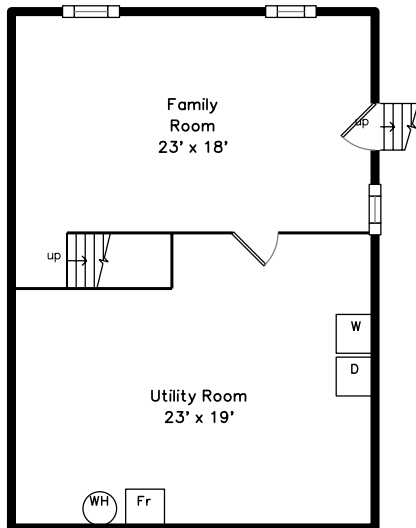

# Upper

# Lower

251 Great Marsh Road  
Centerville, MA 02632

PicturePlan by  vis-home  
MORE THAN JUST A FLOORPLAN

Measurements may not be 100% accurate.  
Floor plans are provided for convenience only.  
Room sizes are not used to calculate area.