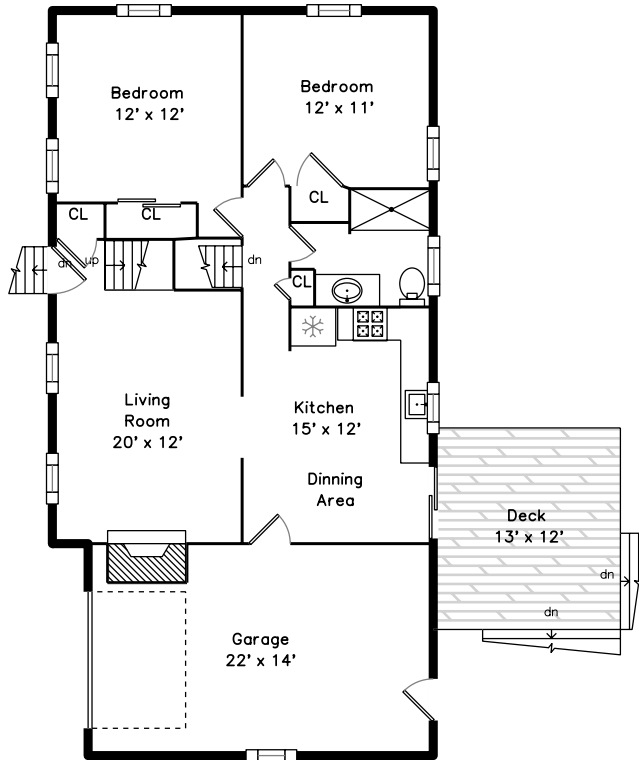

# Upper

# Main

# Lower

251 Great Marsh Road  
Centerville, MA 02632

PicturePlan by  vis-home  
MORE THAN JUST A FLOORPLAN

Measurements may not be 100% accurate.  
Floor plans are provided for convenience only.  
Room sizes are not used to calculate area.