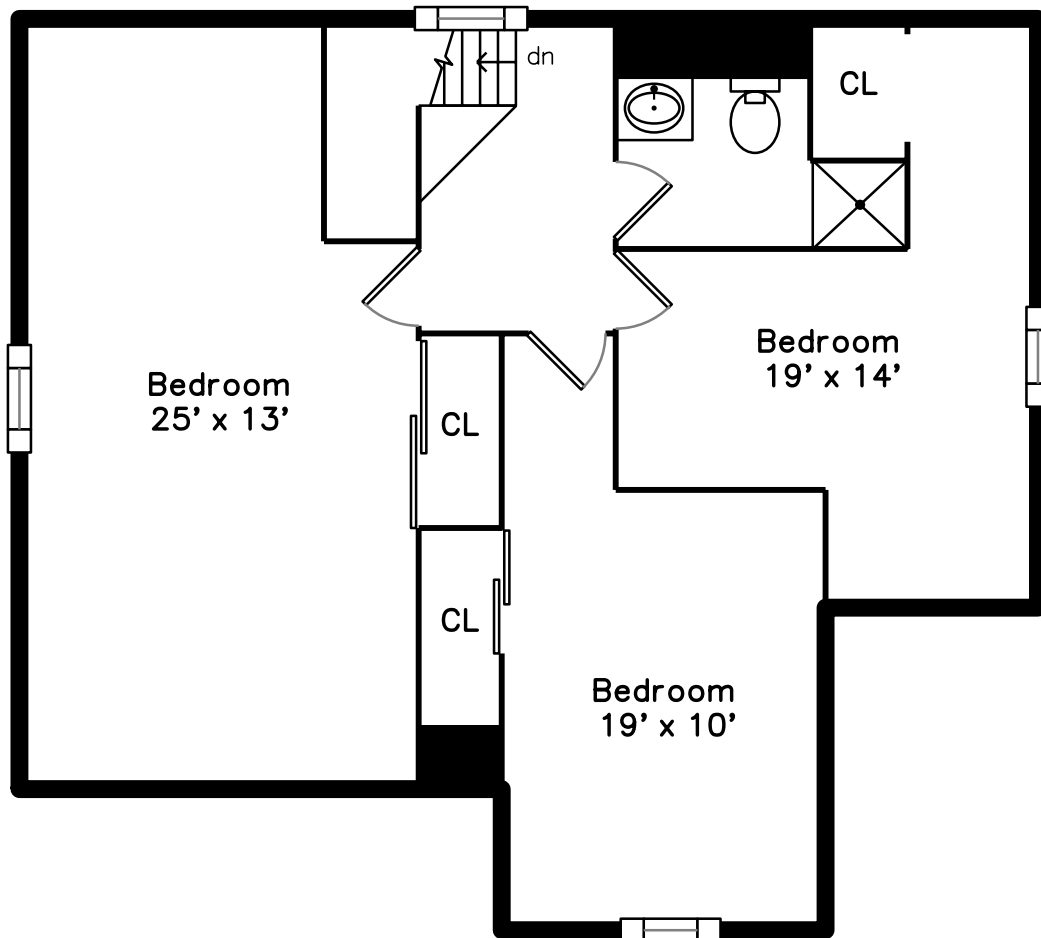

Unit 1 Main

142 Irving Street
Watertown, MA 02472

PicturePlan by vis-home

Measurements may not be 100% accurate.
Floor plans are provided for convenience only.
Room sizes are not used to calculate area.

Unit 2 Upper

Unit 2 Main

Unit 2 Entry

Unit 2 Upper

Unit 2 Main

Unit 1 Main

Unit 2 Entry

Outside

Outside

Outside

Living Room

Living Room

Kitchen

Kitchen

Kitchen

Bedroom

Bedroom

Bedroom

Deck

Hall

Bedroom

Bedroom

Bedroom

Bedroom

Bedroom