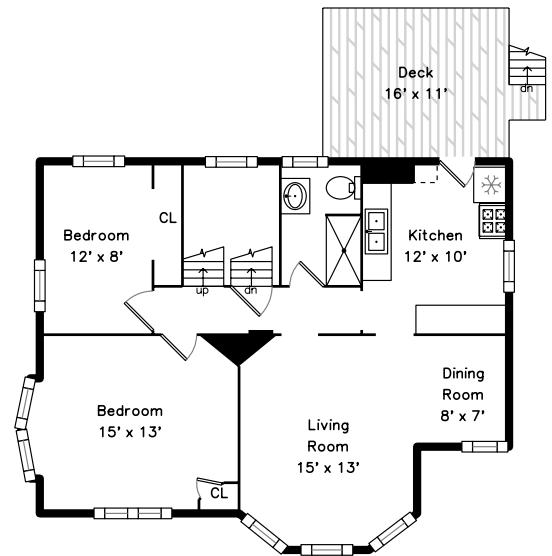

Unit 1 Main

142 Irving Street
Watertown, MA 02472

PicturePlan by vis-home

Measurements may not be 100% accurate.
Floor plans are provided for convenience only.
Room sizes are not used to calculate area.

Unit 2 Upper

Unit 2 Main

Unit 2 Entry

Unit 2 Upper

Unit 2 Main

Unit 1 Main

Unit 2 Entry

Outside

Outside

Outside

Living Room

Living Room

Kitchen

Kitchen

Kitchen

Bedroom

Bedroom

Bedroom

Deck

Hall

Bedroom

Bedroom

Bedroom

Bedroom

Bedroom