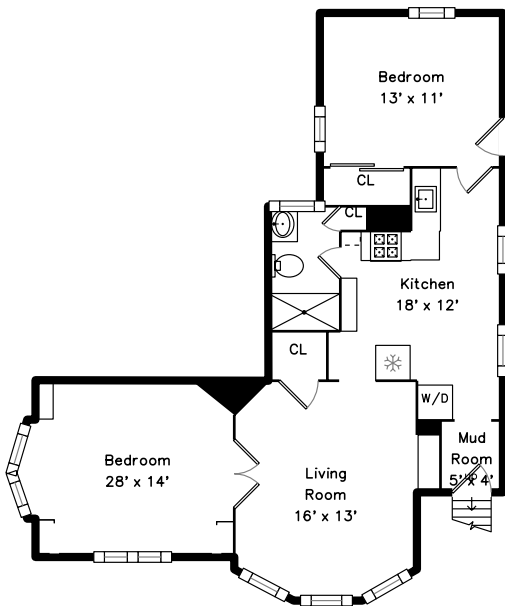

Unit 1 Main

142 Irving Street
Watertown, MA 02472

PicturePlan by vis-home

Measurements may not be 100% accurate.
Floor plans are provided for convenience only.
Room sizes are not used to calculate area.

Unit 2 Upper

Unit 2 Main

Unit 2 Entry

Unit 2 Upper

Unit 2 Main

Unit 1 Main

Unit 2 Entry

Outside

Outside

Outside

Living Room

Living Room

Kitchen

Kitchen

Kitchen

Bedroom

Bedroom

Bedroom

Deck

Hall

Bedroom

Bedroom

Bedroom

Bedroom

Bedroom