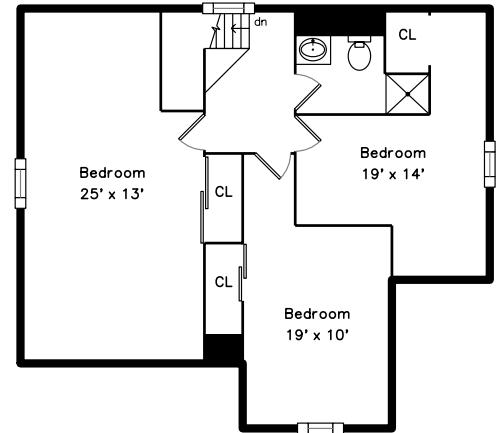

Unit 1 Main

142 Irving Street
Watertown, MA 02472

PicturePlan by vis-home

Measurements may not be 100% accurate.
Floor plans are provided for convenience only.
Room sizes are not used to calculate area.

Unit 2 Upper

Unit 2 Main

Unit 2 Entry

Unit 2 Upper

Unit 2 Main

Unit 1 Main

Unit 2 Entry

Outside

Outside

Outside

Living Room

Living Room

Kitchen

Kitchen

Kitchen

Bedroom

Bedroom

Bedroom

Deck

Hall

Bedroom

Bedroom

Bedroom

Bedroom

Bedroom