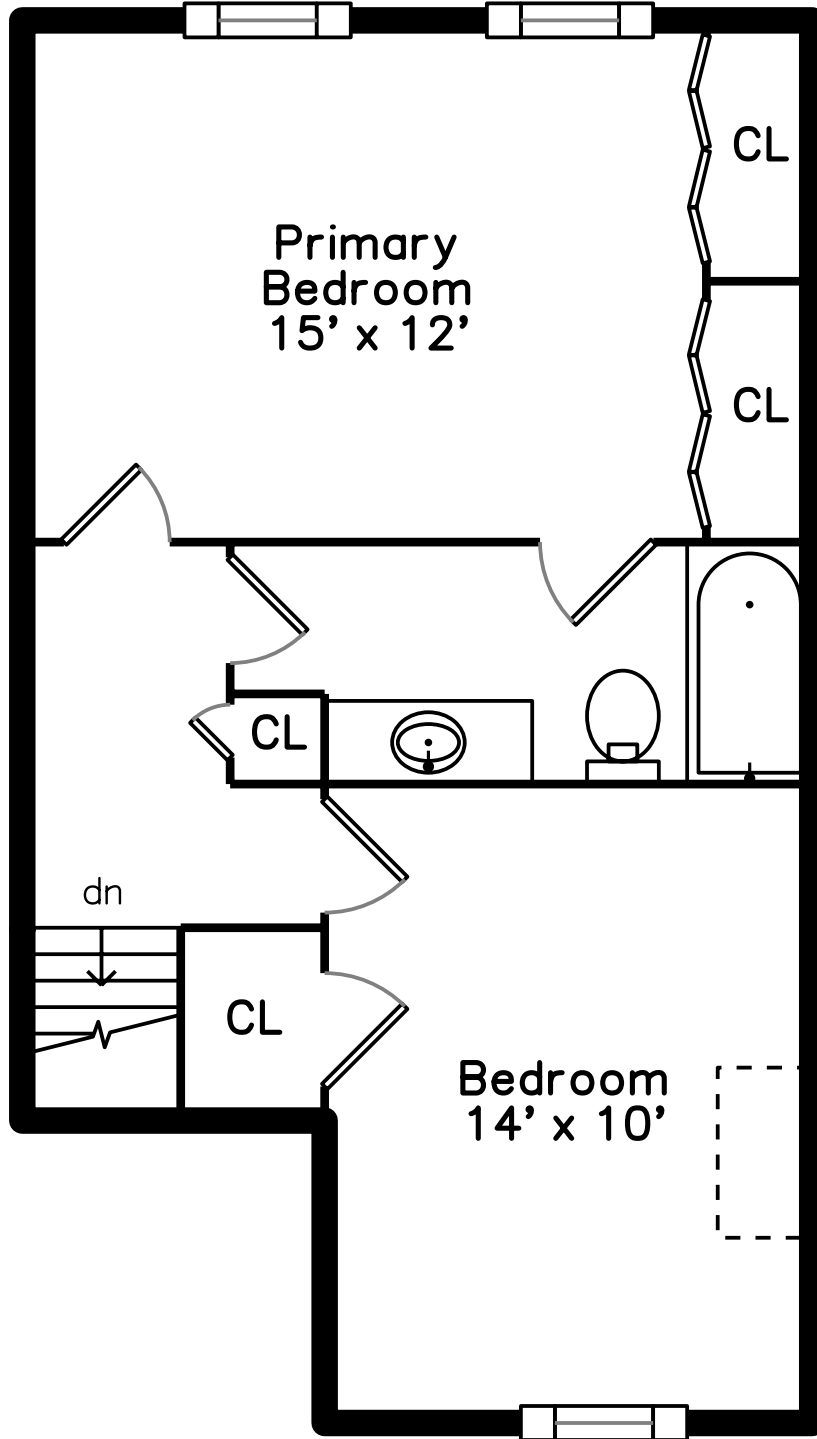

Upper

Main

Lower

37 Key Street Millis, MA 02054

PicturePlan by  vis-home

Measurements may not be 100% accurate.
Floor plans are provided for convenience only.
Room sizes are not used to calculate area.

Upper

Main

Lower

Outside

Living Dining Room

Living Dining Room

Deck

Deck

Living Dining Room

Living Dining Room

Living Dining Room

Foyer

Kitchen

Kitchen

Kitchen

Powder Room

Bedroom

Bedroom

Bedroom

Primary Bedroom

Primary Bedroom

Primary Bedroom

Bathroom

Bathroom

Bonus Room