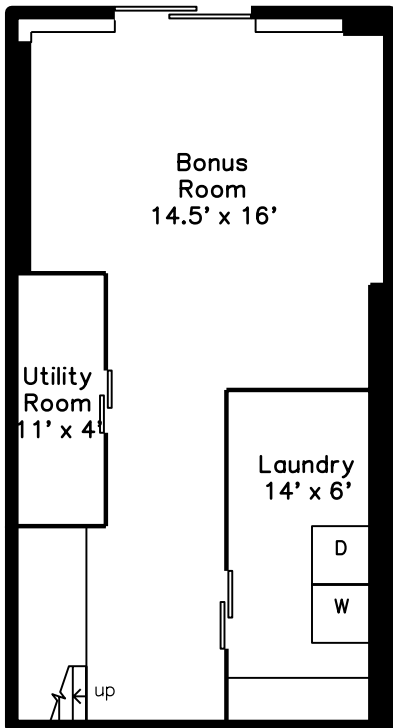

Upper

Main

Lower

37 Key Street Millis, MA 02054

PicturePlan by  vis-home

Measurements may not be 100% accurate.
Floor plans are provided for convenience only.
Room sizes are not used to calculate area.

Upper

Main

Lower

Outside

Living Dining Room

Living Dining Room

Deck

Deck

Living Dining Room

Living Dining Room

Living Dining Room

Foyer

Kitchen

Kitchen

Kitchen

Powder Room

Bedroom

Bedroom

Bedroom

Primary Bedroom

Primary Bedroom

Primary Bedroom

Bathroom

Bathroom

Bonus Room