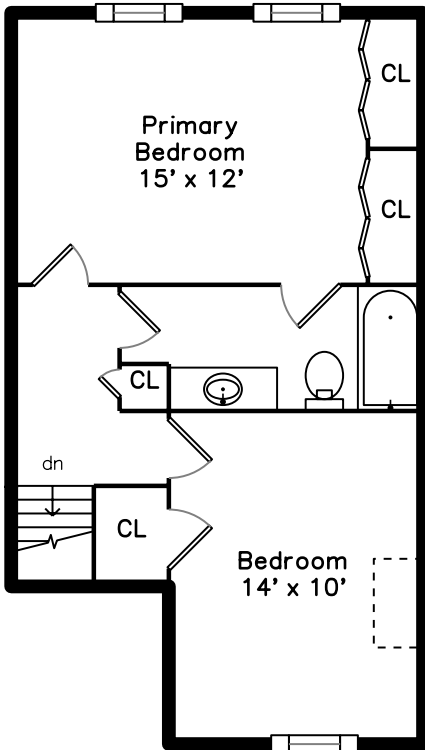

Upper

Main

Lower

37 Key Street Millis, MA 02054

PicturePlan by  vis-home

Measurements may not be 100% accurate.
Floor plans are provided for convenience only.
Room sizes are not used to calculate area.

Upper

Main

Lower

Outside

Living Dining Room

Living Dining Room

Deck

Deck

Living Dining Room

Living Dining Room

Living Dining Room

Foyer

Kitchen

Kitchen

Kitchen

Powder Room

Bedroom

Bedroom

Bedroom

Primary Bedroom

Primary Bedroom

Primary Bedroom

Bathroom

Bathroom

Bonus Room