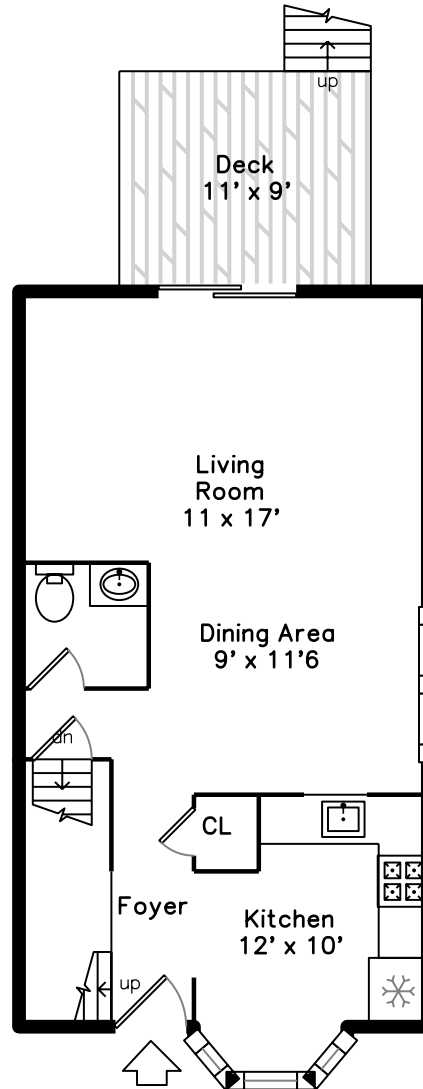

Upper

Main

Lower

37 Key Street Millis, MA 02054

PicturePlan by  vis-home

Measurements may not be 100% accurate.
Floor plans are provided for convenience only.
Room sizes are not used to calculate area.

Upper

Main

Lower

Outside

Living Dining Room

Living Dining Room

Deck

Deck

Living Dining Room

Living Dining Room

Living Dining Room

Foyer

Kitchen

Kitchen

Kitchen

Powder Room

Bedroom

Bedroom

Bedroom

Primary Bedroom

Primary Bedroom

Primary Bedroom

Bathroom

Bathroom

Bonus Room