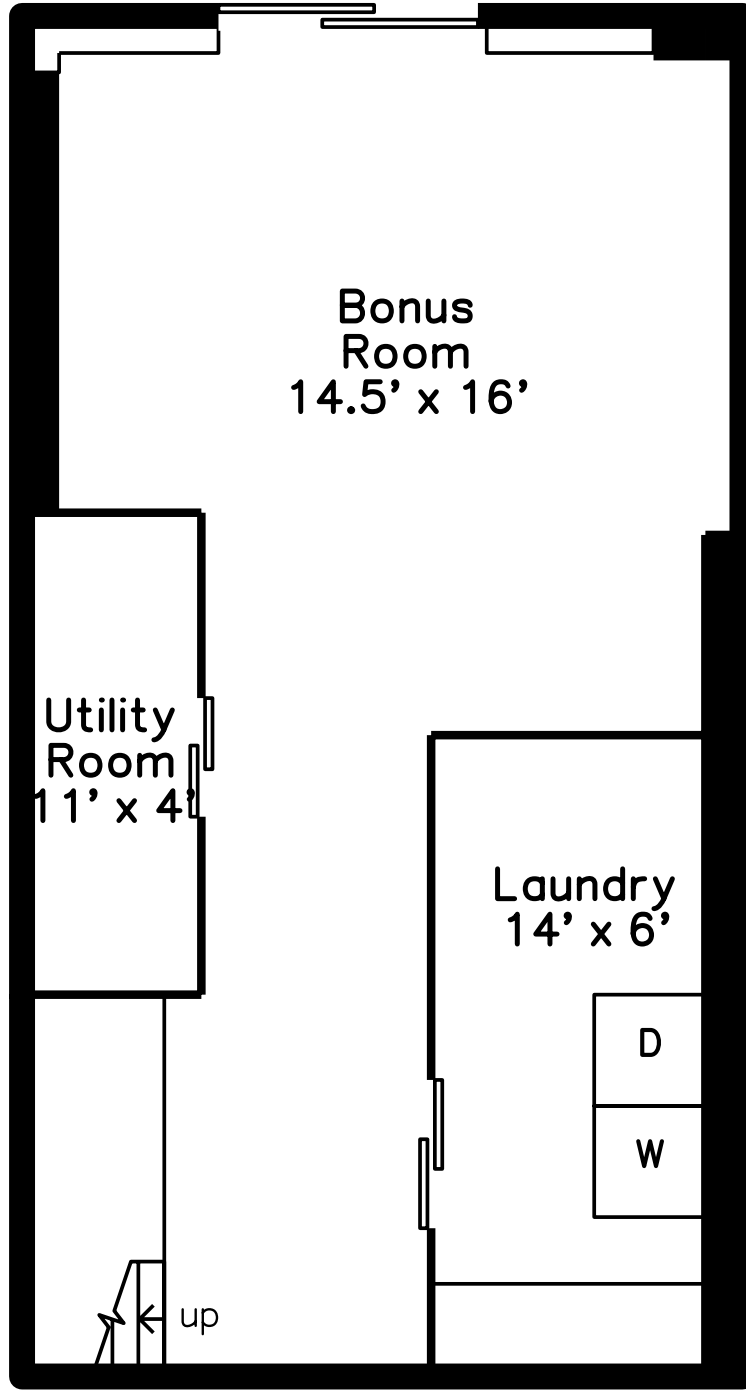

Upper

Main

Lower

37 Key Street Millis, MA 02054

PicturePlan by  vis-home

Measurements may not be 100% accurate.
Floor plans are provided for convenience only.
Room sizes are not used to calculate area.

Upper

Main

Lower

Outside

Living Dining Room

Living Dining Room

Deck

Deck

Living Dining Room

Living Dining Room

Living Dining Room

Foyer

Kitchen

Kitchen

Kitchen

Powder Room

Bedroom

Bedroom

Bedroom

Primary Bedroom

Primary Bedroom

Primary Bedroom

Bathroom

Bathroom

Bonus Room