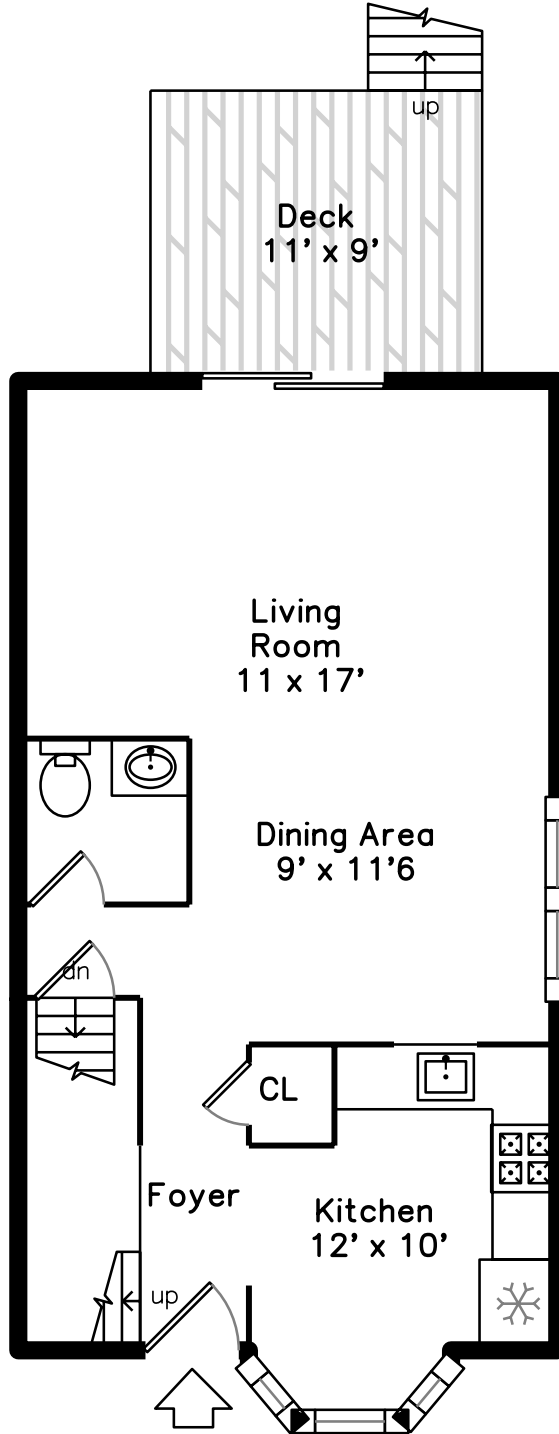

Upper

Main

Lower

37 Key Street Millis, MA 02054

PicturePlan by  vis-home

Measurements may not be 100% accurate.
Floor plans are provided for convenience only.
Room sizes are not used to calculate area.

Upper

Main

Lower

Outside

Living Dining Room

Living Dining Room

Deck

Deck

Living Dining Room

Living Dining Room

Living Dining Room

Foyer

Kitchen

Kitchen

Kitchen

Powder Room

Bedroom

Bedroom

Bedroom

Primary Bedroom

Primary Bedroom

Primary Bedroom

Bathroom

Bathroom

Bonus Room