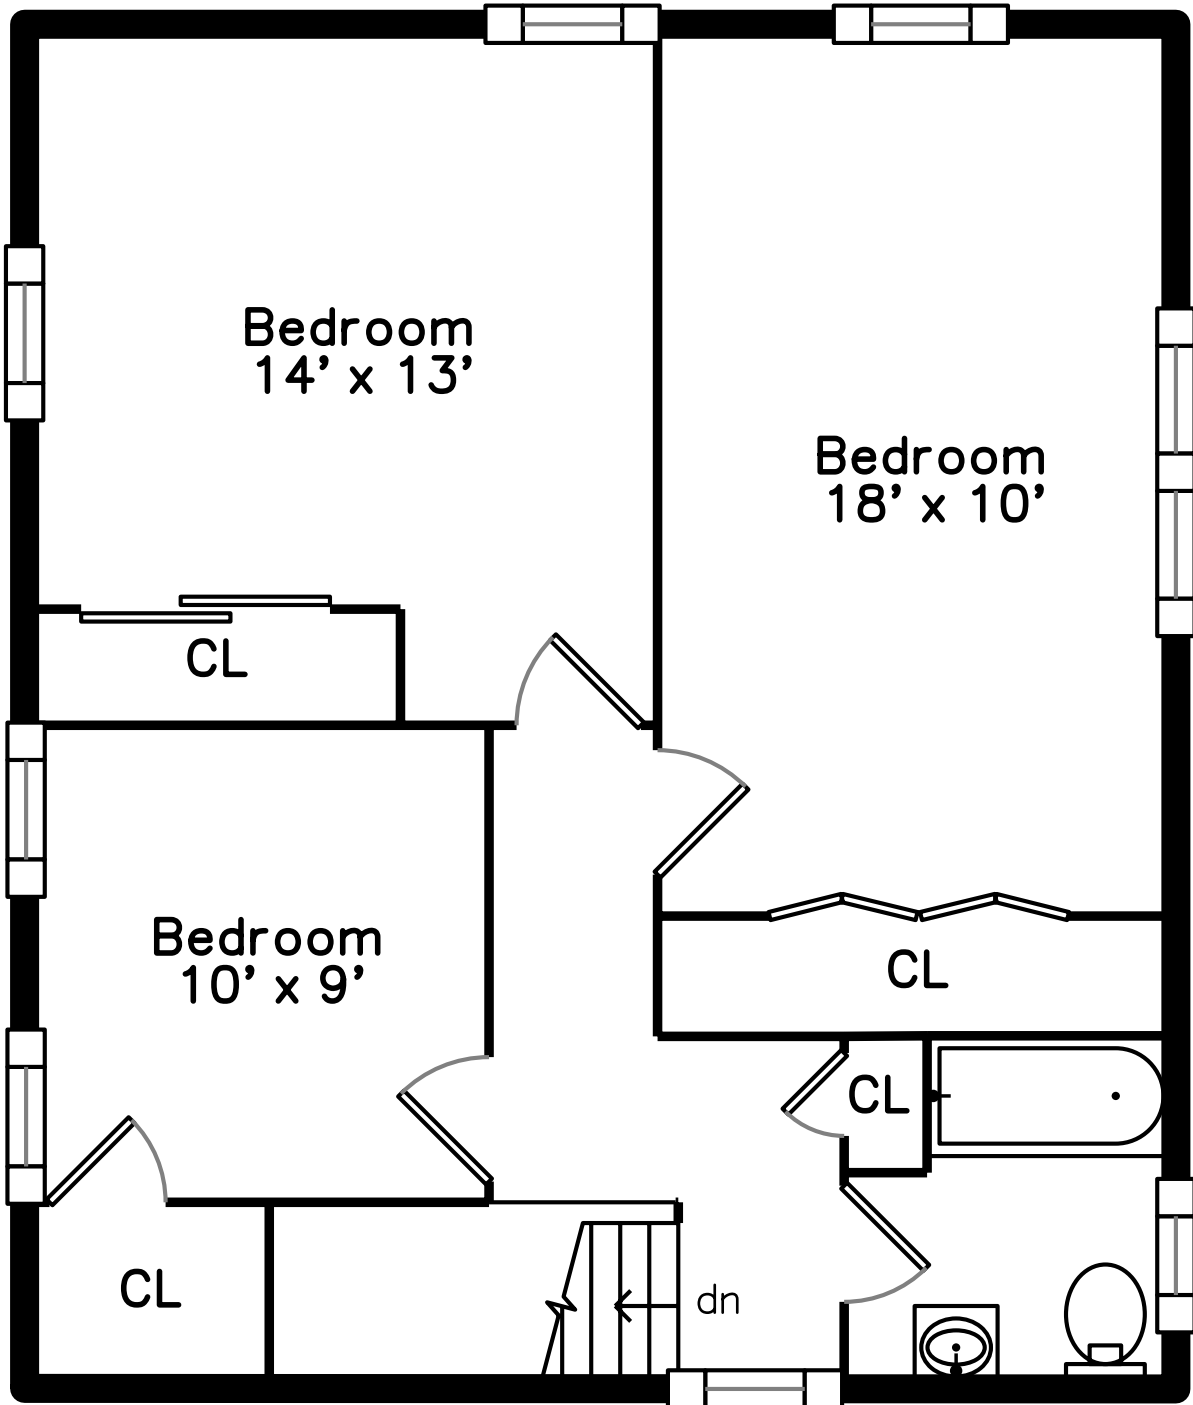

Upper

Main

Lower

23 Lane Avenue
Weymouth, MA 02189

PicturePlan by  vis-home

Measurements may not be 100% accurate.
Floor plans are provided for convenience only.
Room sizes are not used to calculate area.

Upper

Main

Lower

Outside

Outside

Dining Room

Kitchen

Dining Room

Dining Room

Living Room

Living Room

Living Room

Living Room

Dining Room

Bathroom

Bedroom

Bedroom

Bedroom

Bedroom

Bedroom

Bathroom

Bedroom

Bedroom

Bedroom

Bedroom