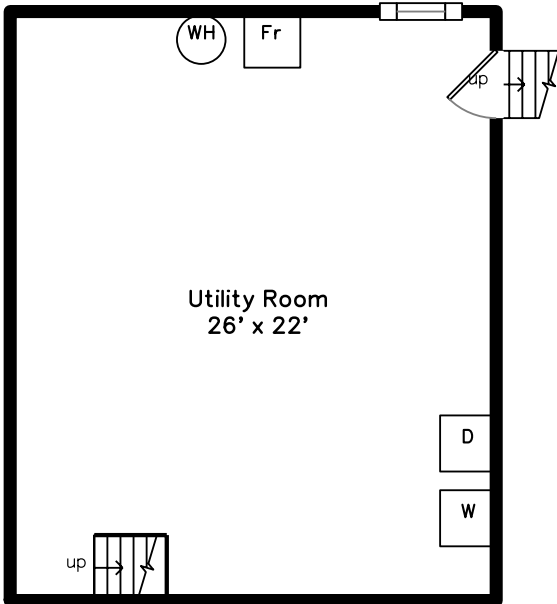

Upper

Main

Lower

23 Lane Avenue
Weymouth, MA 02189

PicturePlan by  vis-home

Measurements may not be 100% accurate.
Floor plans are provided for convenience only.
Room sizes are not used to calculate area.

Upper

Main

Lower

Outside

Outside

Dining Room

Kitchen

Dining Room

Dining Room

Living Room

Living Room

Living Room

Living Room

Dining Room

Bathroom

Bedroom

Bedroom