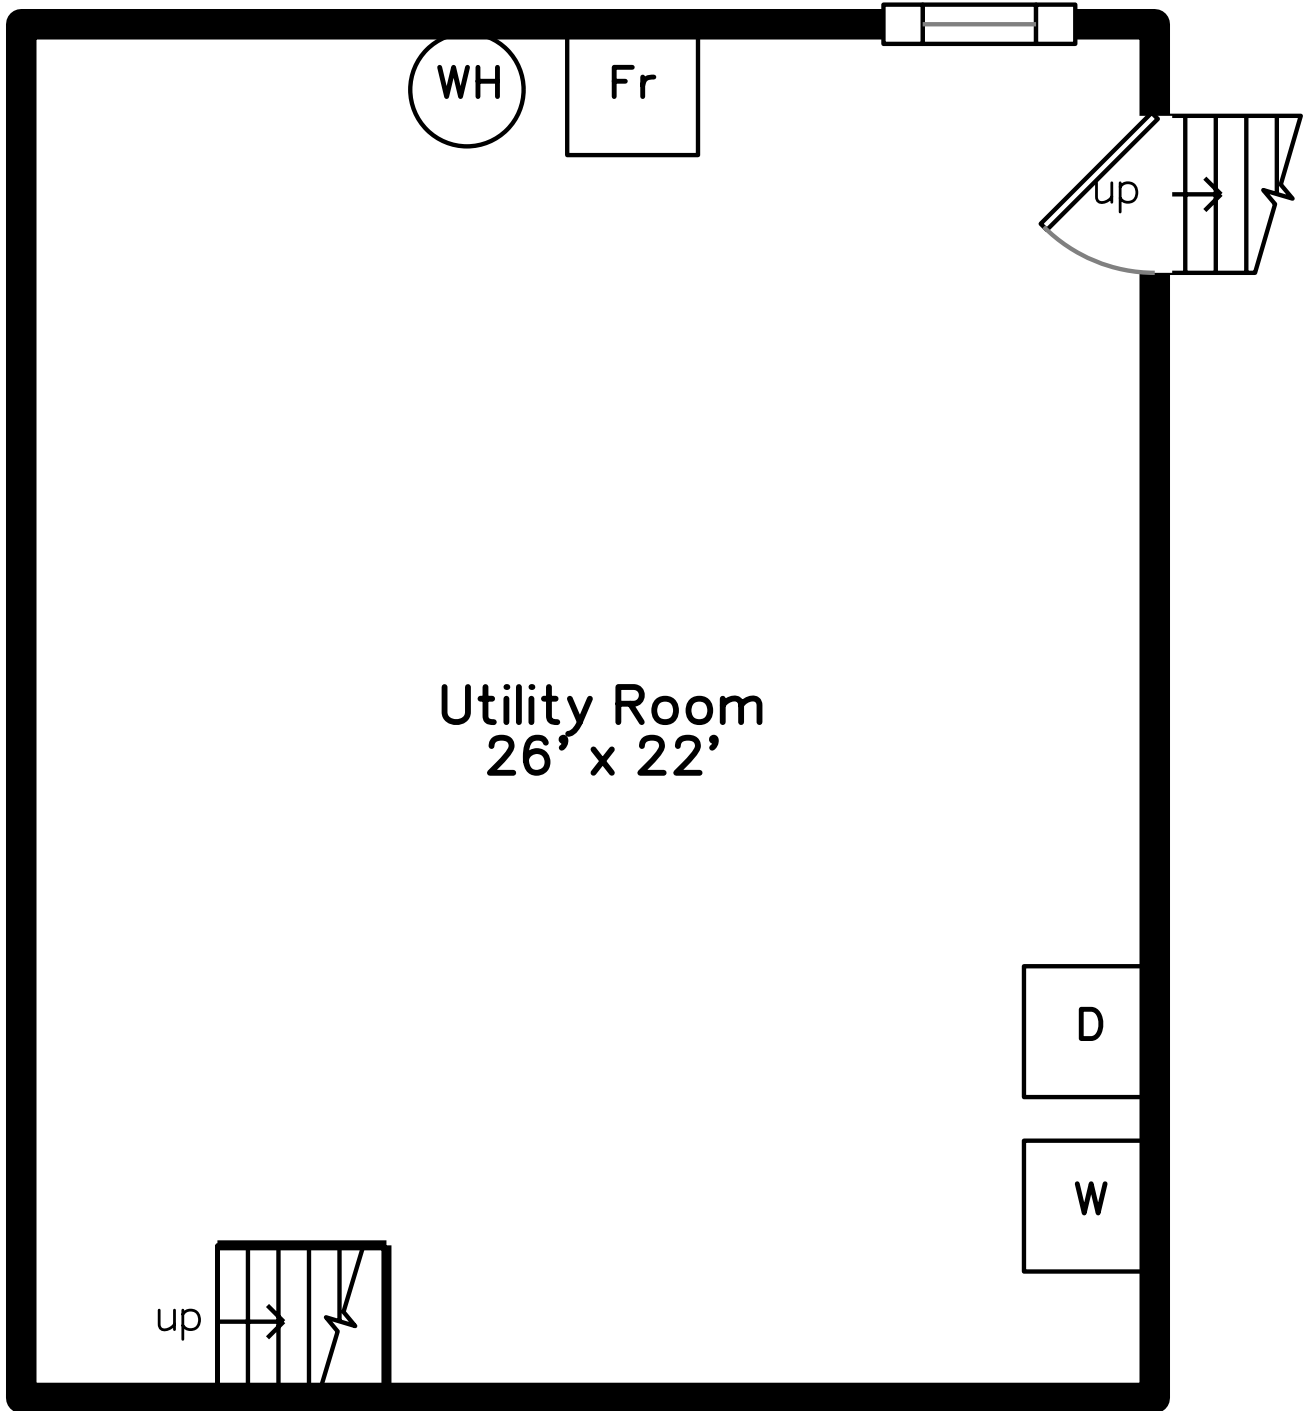

Upper

Main

Lower

23 Lane Avenue
Weymouth, MA 02189

PicturePlan by  vis-home

Measurements may not be 100% accurate.
Floor plans are provided for convenience only.
Room sizes are not used to calculate area.

Upper

Main

Lower

Outside

Outside

Dining Room

Kitchen

Dining Room

Dining Room

Living Room

Living Room

Living Room

Living Room

Dining Room

Bathroom

Bedroom

Bedroom