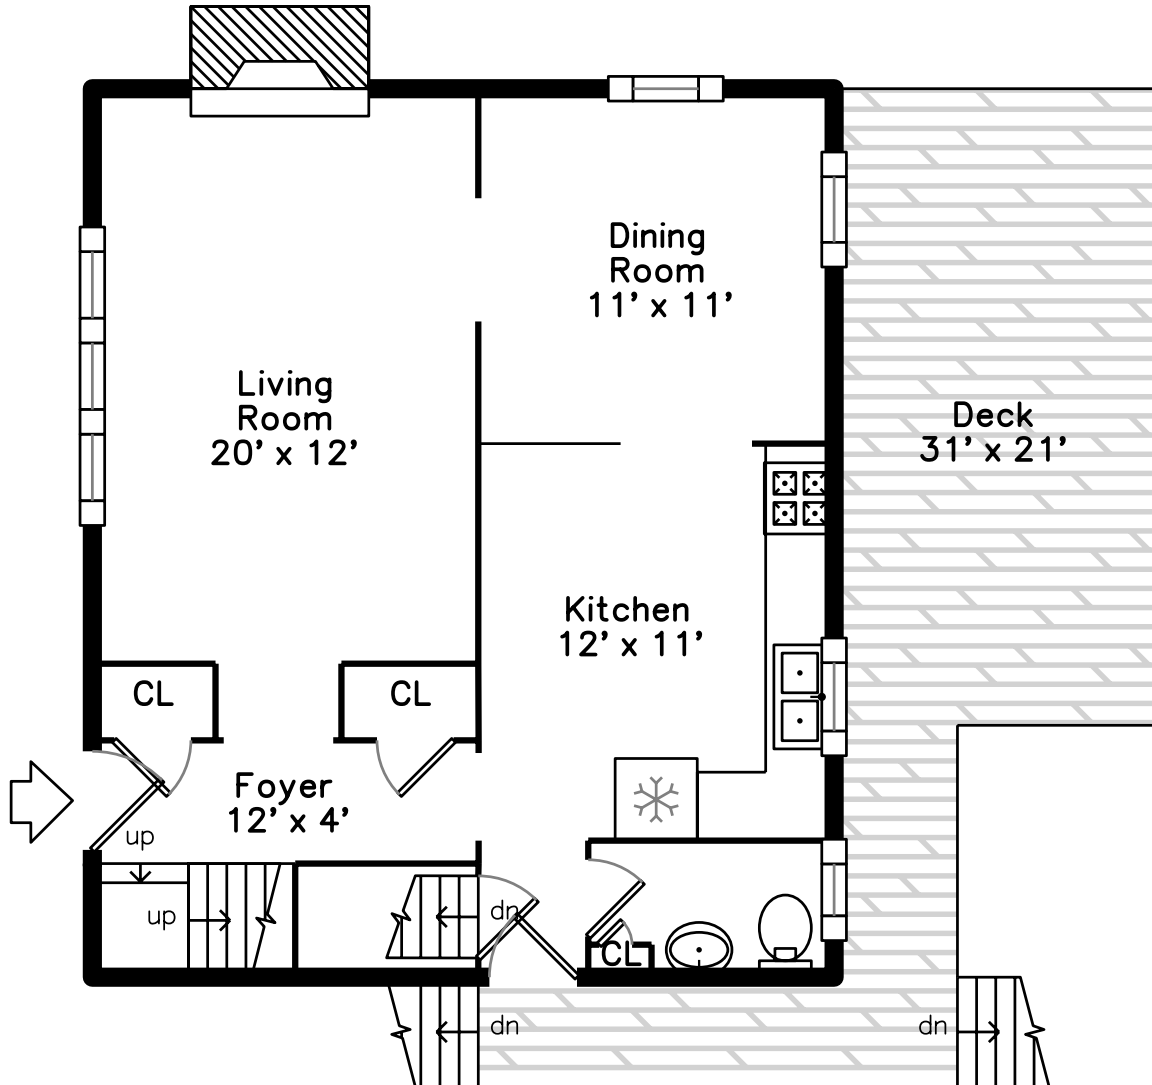

Upper

Main

Lower

23 Lane Avenue
Weymouth, MA 02189

PicturePlan by  vis-home

Measurements may not be 100% accurate.
Floor plans are provided for convenience only.
Room sizes are not used to calculate area.

Upper

Main

Lower

Outside

Outside

Dining Room

Kitchen

Dining Room

Dining Room

Living Room

Living Room

Living Room

Living Room

Dining Room

Bathroom

Bedroom

Bedroom

Back

Back

Back

Utility Room

Utility Room