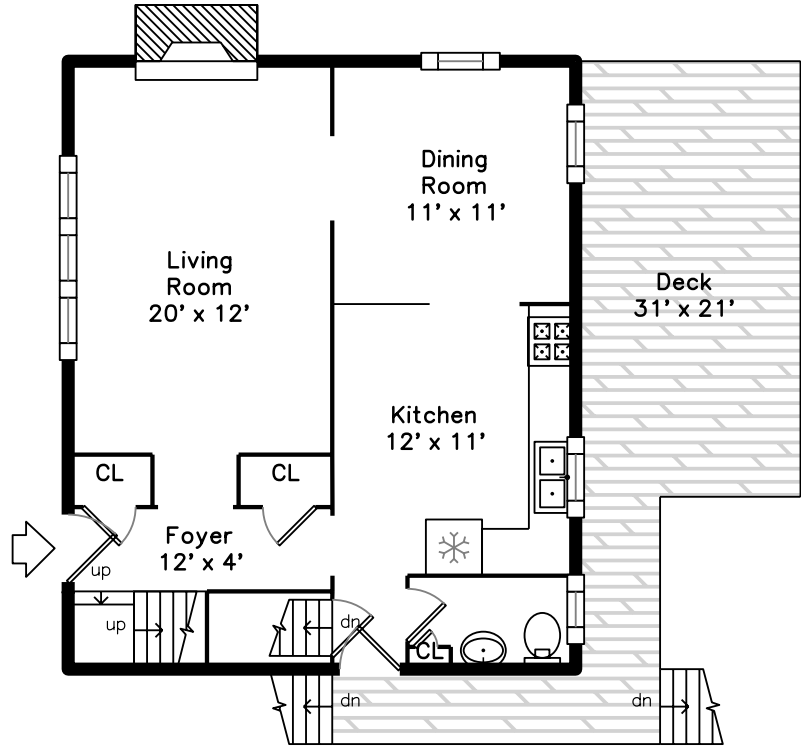

Upper

Main

Lower

23 Lane Avenue
Weymouth, MA 02189

PicturePlan by  vis-home

Measurements may not be 100% accurate.
Floor plans are provided for convenience only.
Room sizes are not used to calculate area.

Upper

Main

Lower

Outside

Outside

Dining Room

Kitchen

Dining Room

Dining Room

Living Room

Living Room

Living Room

Living Room

Dining Room

Bathroom

Bedroom

Bedroom

Back

Back

Back

Utility Room

Utility Room