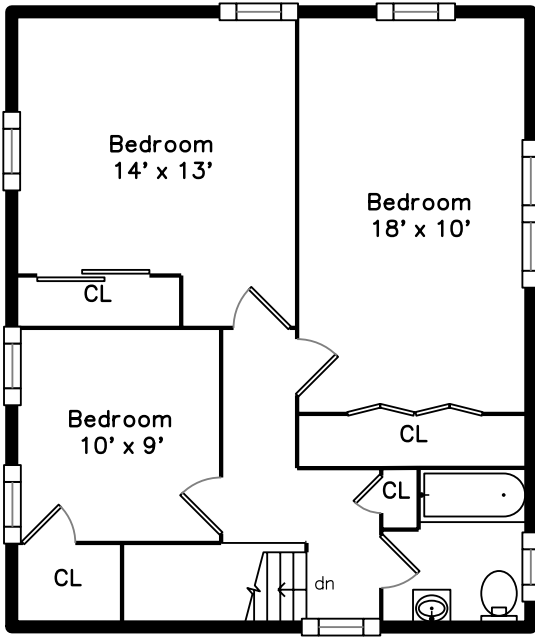

Upper

Main

Lower

23 Lane Avenue
Weymouth, MA 02189

PicturePlan by  vis-home

Measurements may not be 100% accurate.
Floor plans are provided for convenience only.
Room sizes are not used to calculate area.

Upper

Main

Lower

Outside

Outside

Dining Room

Kitchen

Dining Room

Dining Room

Living Room

Living Room

Living Room

Living Room

Dining Room

Bathroom

Bedroom

Bedroom

Bedroom

Bedroom

Bedroom

Bathroom

Bedroom

Bedroom

Bedroom

Bedroom