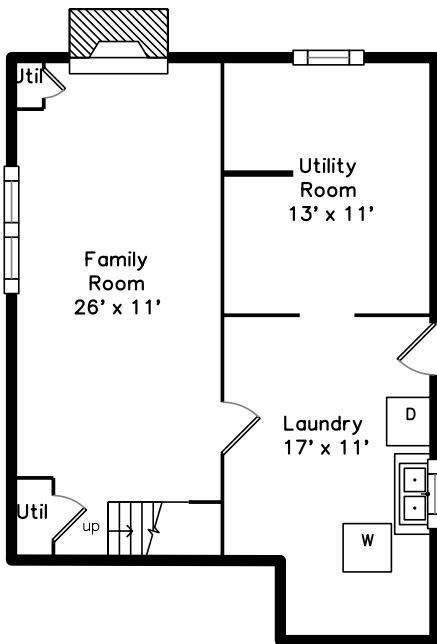

Upper

Main

Basement

8 Marla Lane
Reading, MA 01867

PicturePlan by  vis-home

Measurements may not be 100% accurate.
Floor plans are provided for convenience only.
Room sizes are not used to calculate area.

Upper

Main

Basement

Outside

Outside

Outside

Outside

Outside

Outside

Living Room

Living Room

Living Room

Dining Room

Dining Room

Kitchen

Kitchen

Kitchen

Bathroom

Family Room

Family Room

Laundry