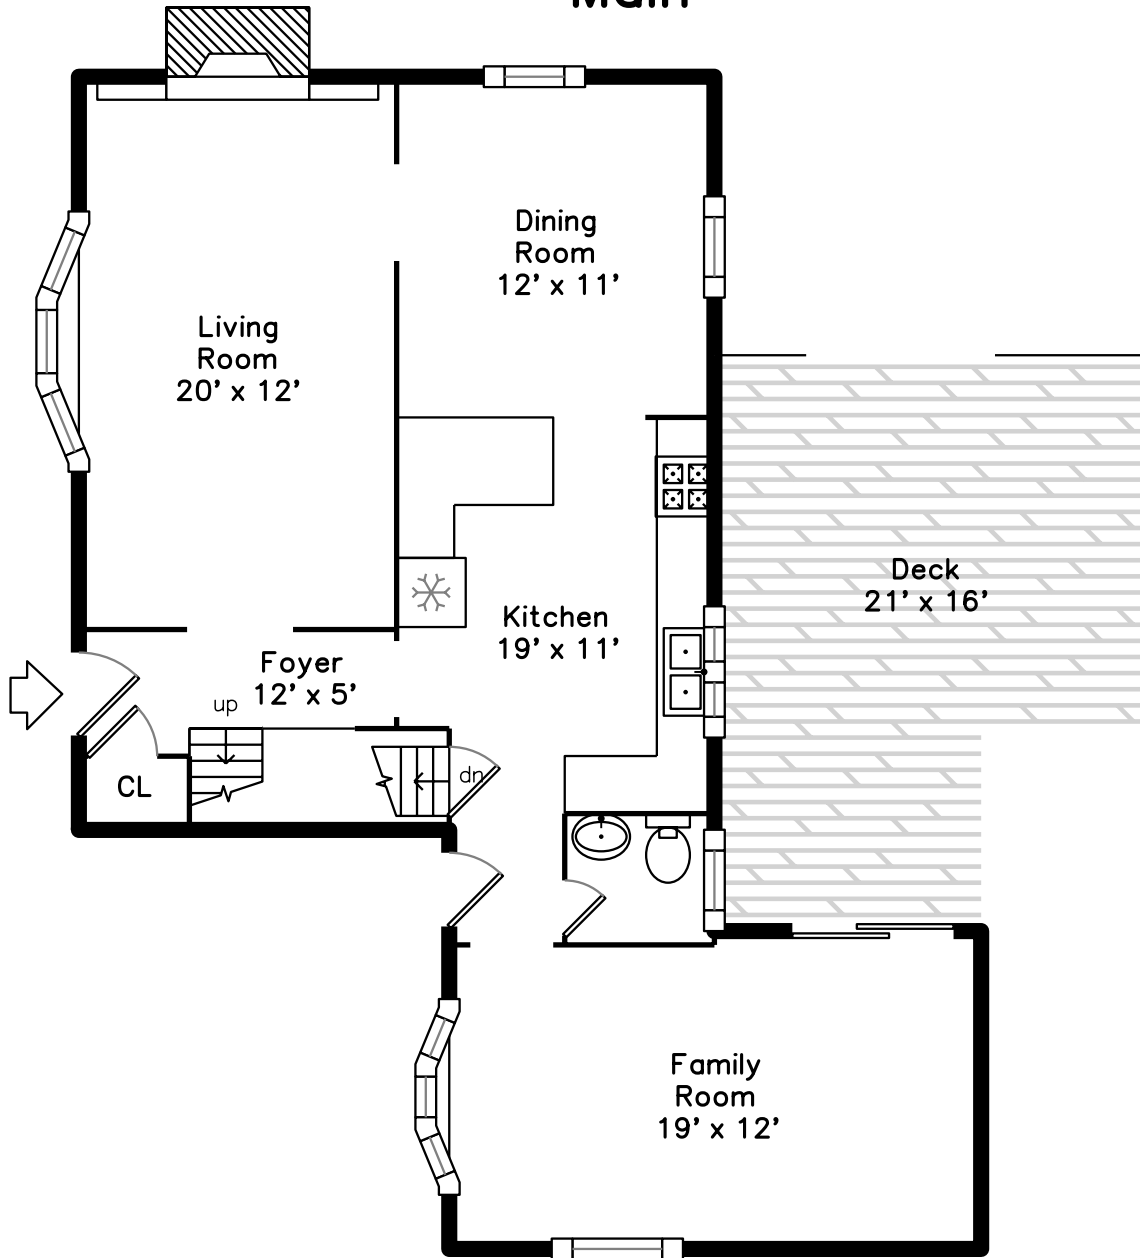

Upper

Main

Basement

8 Marla Lane
Reading, MA 01867

PicturePlan by  vis-home

Measurements may not be 100% accurate.
Floor plans are provided for convenience only.
Room sizes are not used to calculate area.

Upper

Main

Basement

Outside

Outside

Outside

Outside

Outside

Outside

Living Room

Living Room

Living Room

Dining Room

Dining Room

Kitchen

Kitchen

Kitchen

Bathroom

Family Room

Family Room

Laundry