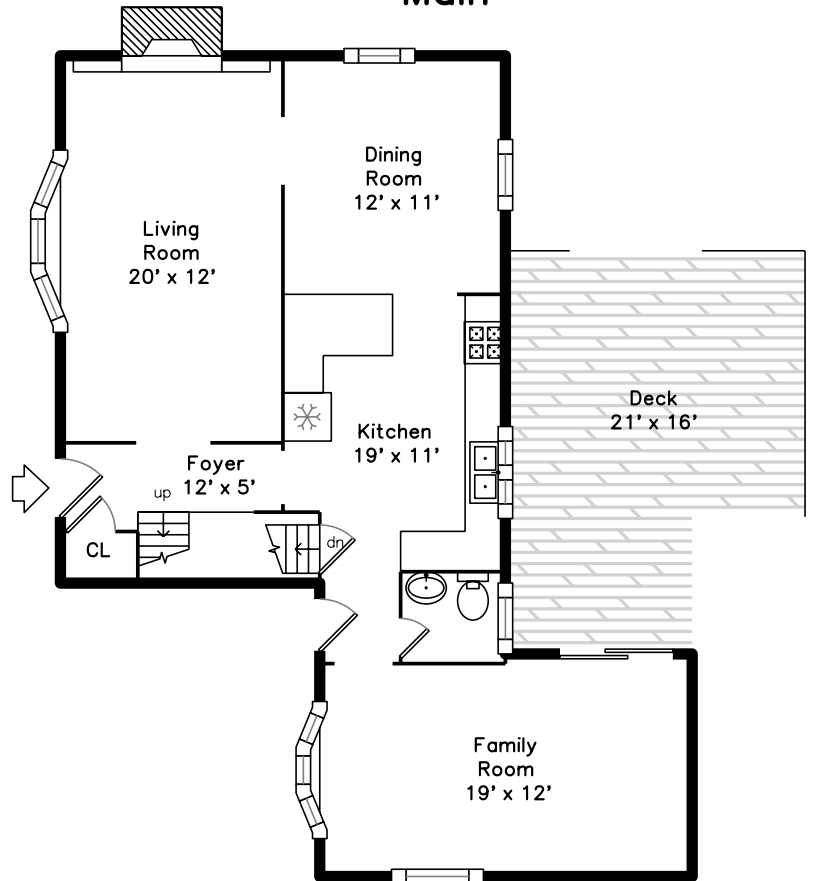

Upper

Main

Basement

8 Marla Lane
Reading, MA 01867

PicturePlan by  vis-home

Measurements may not be 100% accurate.
Floor plans are provided for convenience only.
Room sizes are not used to calculate area.

Upper

Main

Basement

Outside

Outside

Outside

Outside

Outside

Outside

Living Room

Living Room

Living Room

Dining Room

Dining Room

Kitchen

Kitchen

Kitchen

Bathroom

Family Room

Family Room

Laundry