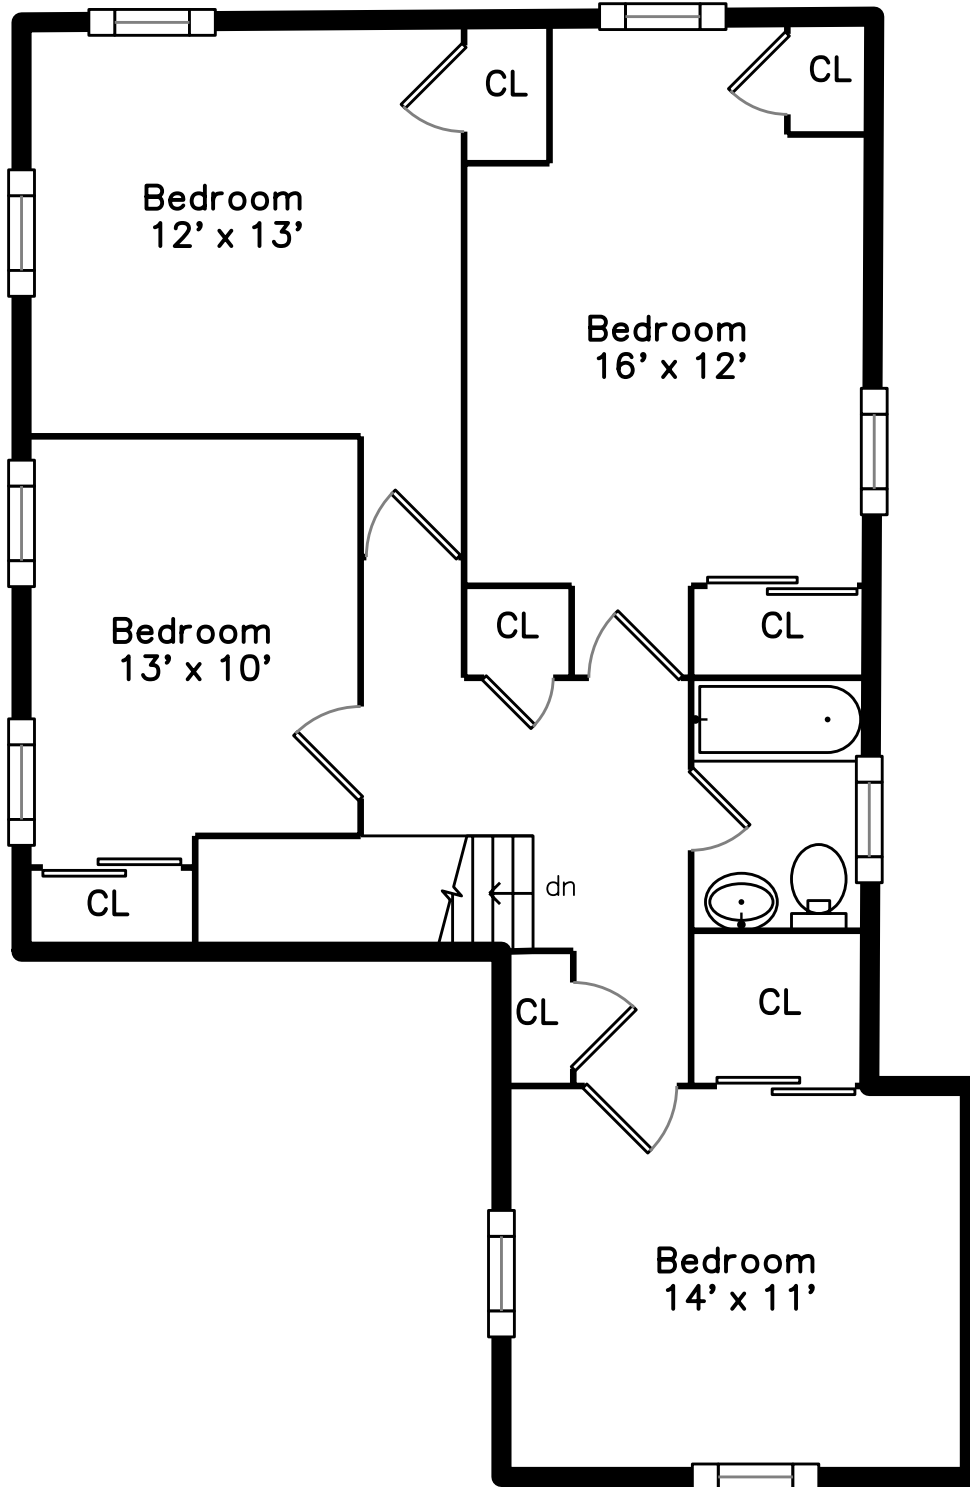

Upper

Main

Basement

8 Marla Lane
Reading, MA 01867

PicturePlan by  vis-home

Measurements may not be 100% accurate.
Floor plans are provided for convenience only.
Room sizes are not used to calculate area.

Upper

Main

Basement

Outside

Outside

Outside

Outside

Outside

Outside

Living Room

Living Room

Living Room

Dining Room

Dining Room

Kitchen

Kitchen

Kitchen

Family Room

Family Room

Family Room

Deck

Patio

Deck

Powder Room

Bedroom