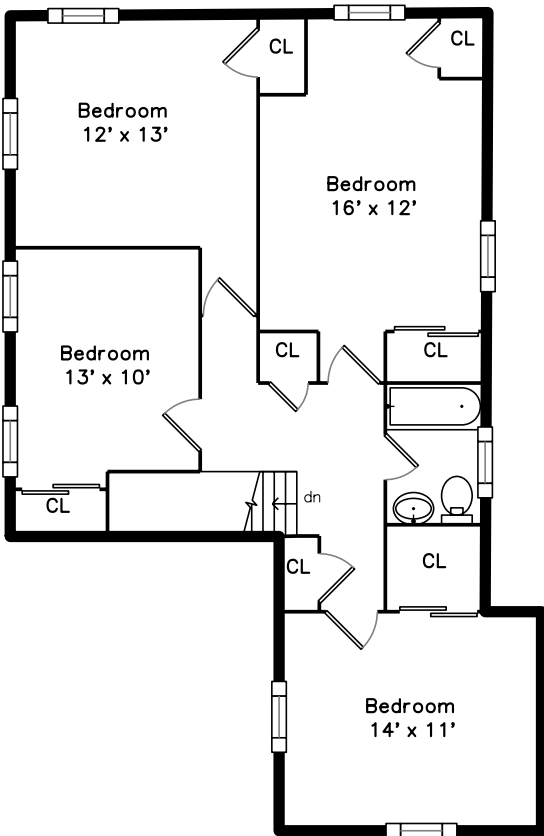

Upper

Main

Basement

8 Marla Lane
Reading, MA 01867

PicturePlan by  vis-home

Measurements may not be 100% accurate.
Floor plans are provided for convenience only.
Room sizes are not used to calculate area.

Upper

Main

Basement

Outside

Outside

Outside

Outside

Outside

Outside

Living Room

Living Room

Living Room

Dining Room

Dining Room

Kitchen

Kitchen

Kitchen

Family Room

Family Room

Family Room

Deck

Patio

Deck

Powder Room

Bedroom