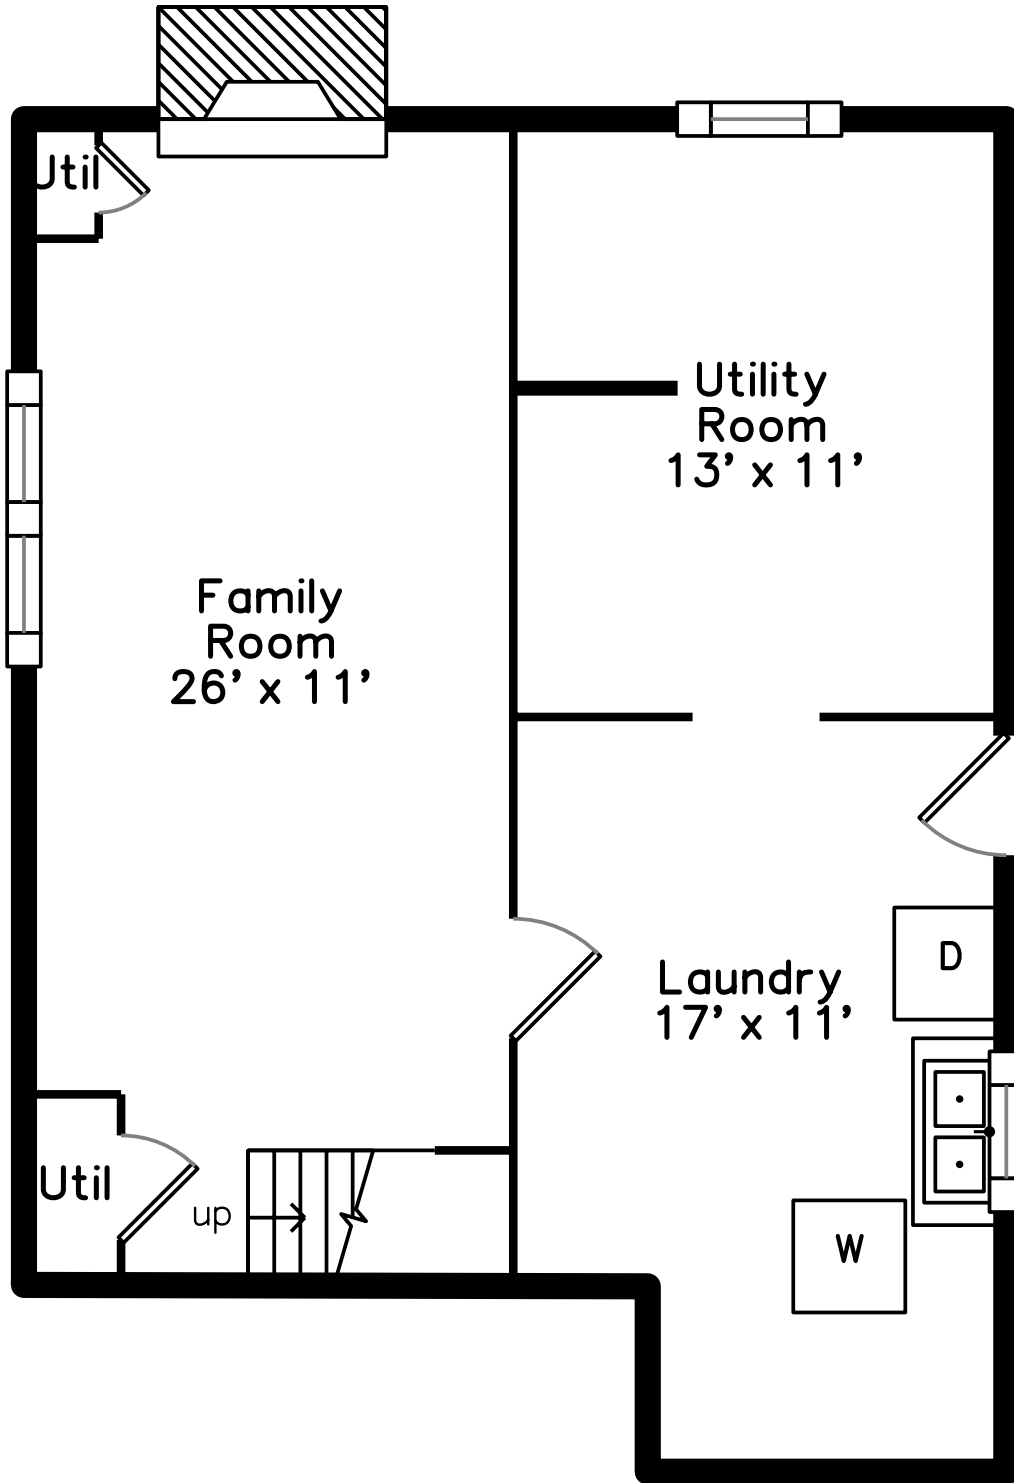

Upper

Main

Basement

8 Marla Lane
Reading, MA 01867

PicturePlan by  vis-home

Measurements may not be 100% accurate.
Floor plans are provided for convenience only.
Room sizes are not used to calculate area.

Upper

Main

Basement

Outside

Outside

Outside

Outside

Outside

Outside

Living Room

Living Room

Living Room

Dining Room

Dining Room

Kitchen

Kitchen

Kitchen

Bathroom

Family Room

Family Room

Laundry