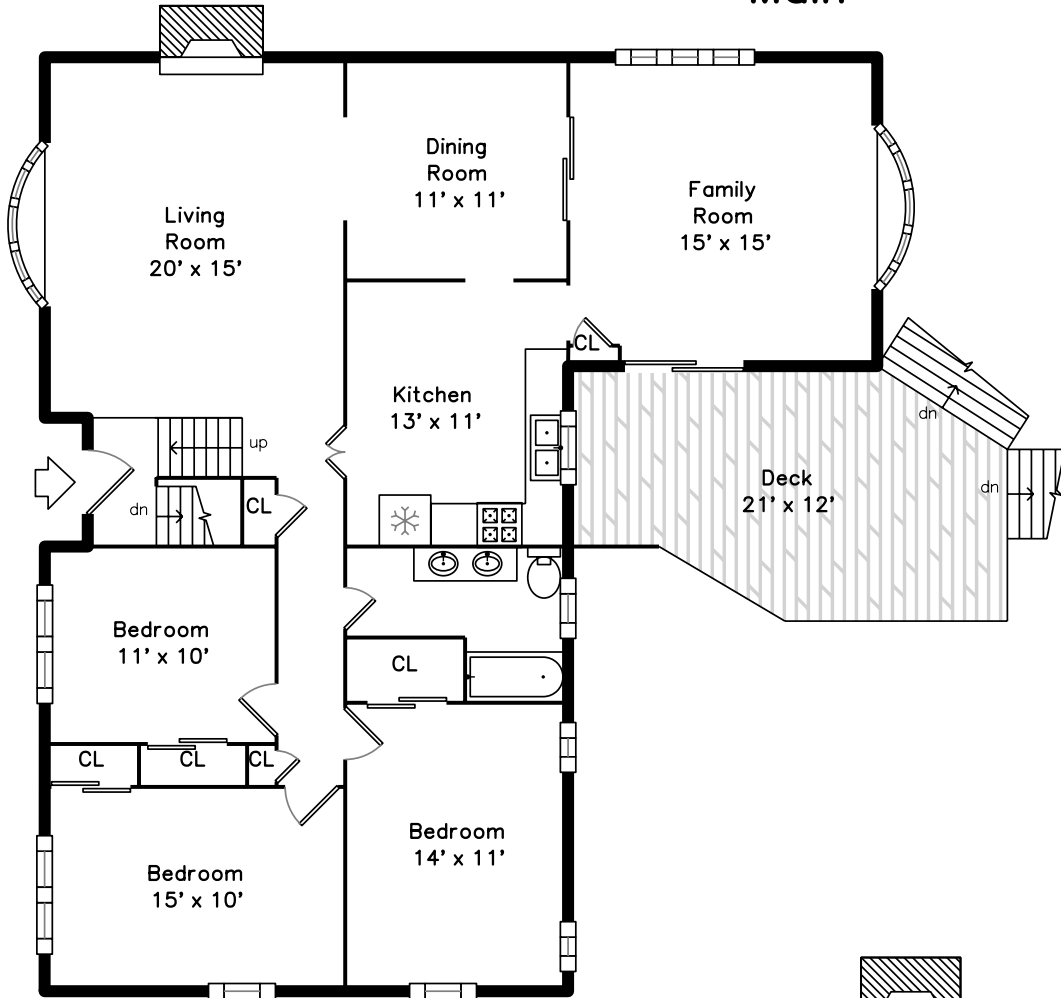

Main

Lower

46 Fieldbrook Drive
Norwood, MA 02062

PicturePlan by  vis-home

Measurements may not be 100% accurate.
Floor plans are provided for convenience only.
Room sizes are not used to calculate area.

Main

Outside

Living Room

Living Room

Living Room

Living Room

Dining Room

Dining Room

Dining Room

Dining Room

Dining Room

Kitchen

Kitchen

Kitchen

Kitchen

Kitchen

Family Room

Family Room

Family Room

Family Room

Bedroom

Bedroom

Bedroom

Bedroom

Bedroom