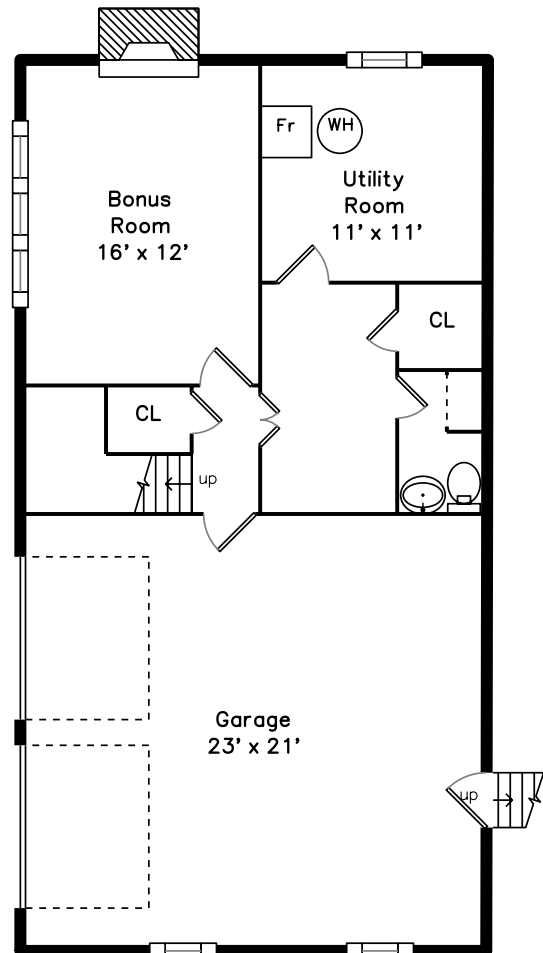

Main

Lower

46 Fieldbrook Drive
Norwood, MA 02062

PicturePlan by  vis-home

Measurements may not be 100% accurate.
Floor plans are provided for convenience only.
Room sizes are not used to calculate area.

Main

Family Room

Family Room

Family Room

Bedroom

Bedroom

Bedroom

Bedroom

Bedroom