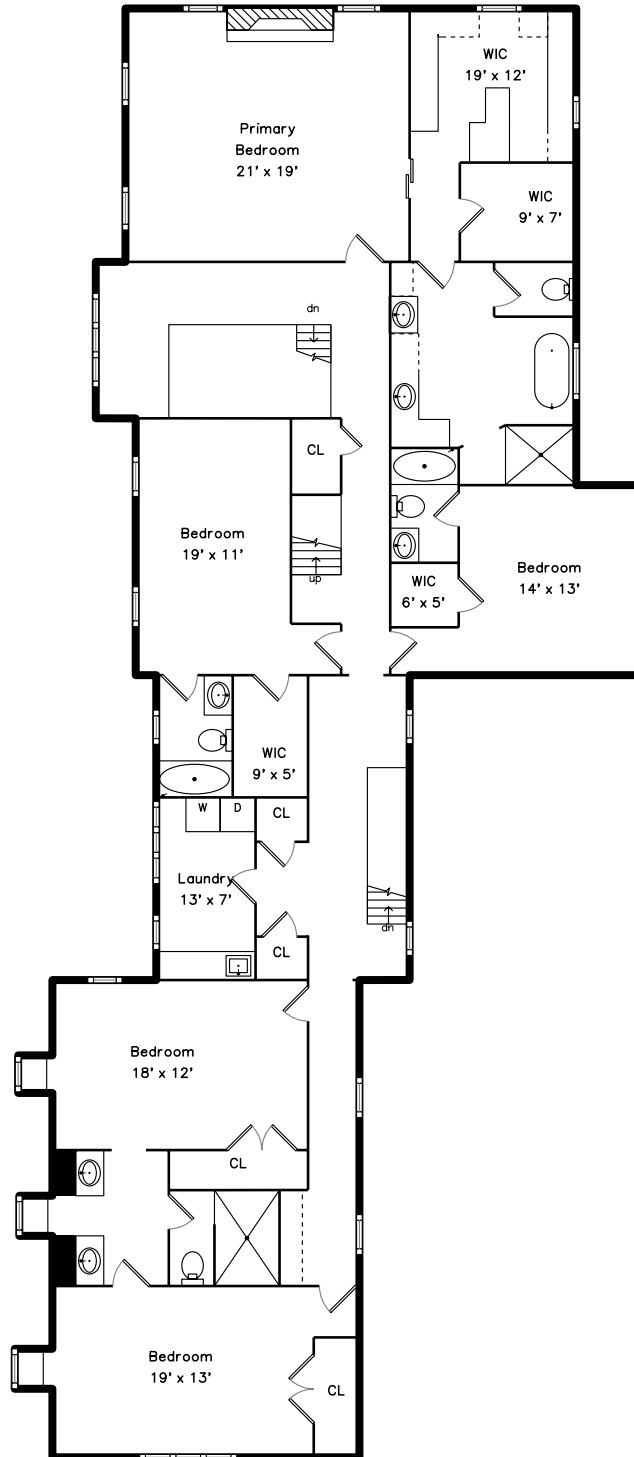

Main

Top

Upper

Lower

**93 Farm Street
 Dover, MA 02030**

PicturePlan by vis-home

Measurements may not be 100% accurate.
 Floor plans are provided for convenience only.
 Room sizes are not used to calculate area.

Top

Upper

Main

Lower

Outside

Outside

Outside

Outside

Living Room

Living Room

Living Room

Living Room

Living Room

Dining Room

Dining Room

Dining Room