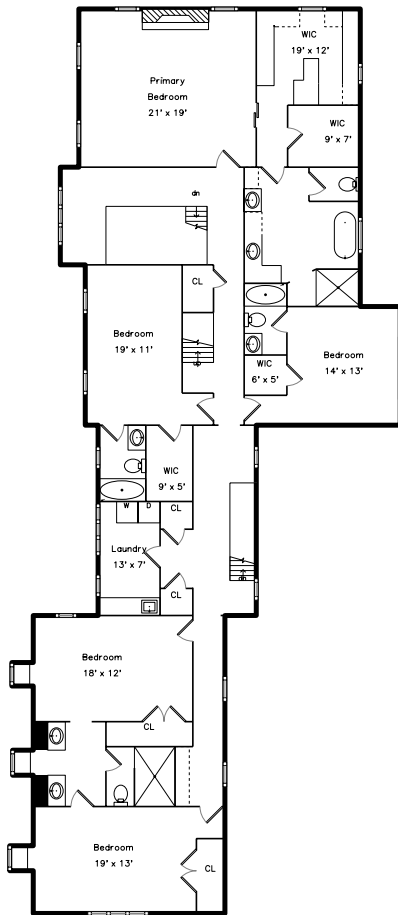

Main

Top

Upper

Lower

**93 Farm Street
 Dover, MA 02030**

PicturePlan by vis-home

Measurements may not be 100% accurate.
 Floor plans are provided for convenience only.
 Room sizes are not used to calculate area.

Top

Upper

Main

Lower

Outside

Outside

Outside

Outside