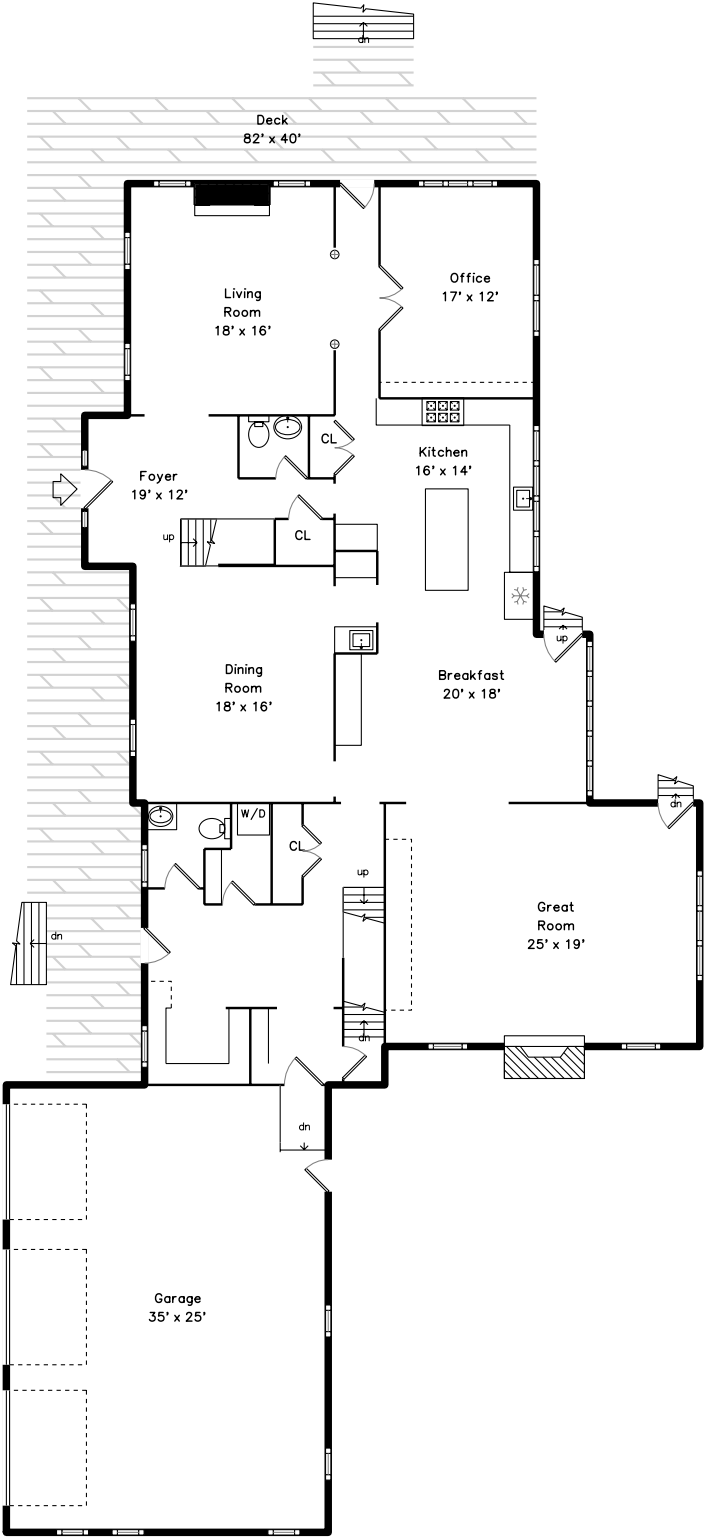

Main

Top

Upper

Lower

**93 Farm Street
 Dover, MA 02030**

PicturePlan by vis-home

Measurements may not be 100% accurate.
 Floor plans are provided for convenience only.
 Room sizes are not used to calculate area.

Top

Upper

Main

Lower

Outside

Outside

Outside

Outside