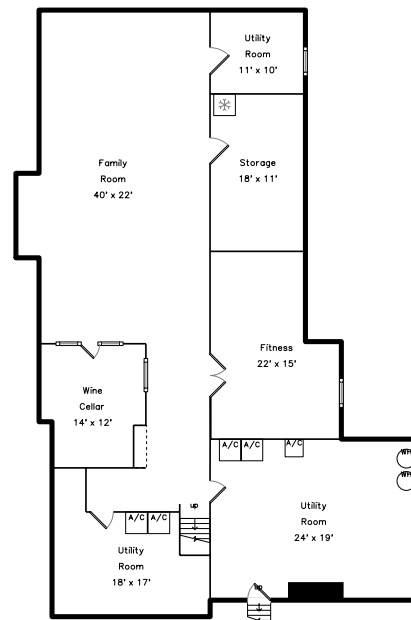

Main

Top

Upper

Lower

**93 Farm Street
 Dover, MA 02030**

PicturePlan by vis-home

Measurements may not be 100% accurate.
 Floor plans are provided for convenience only.
 Room sizes are not used to calculate area.

Top

Upper

Main

Lower

Outside

Outside

Outside

Outside