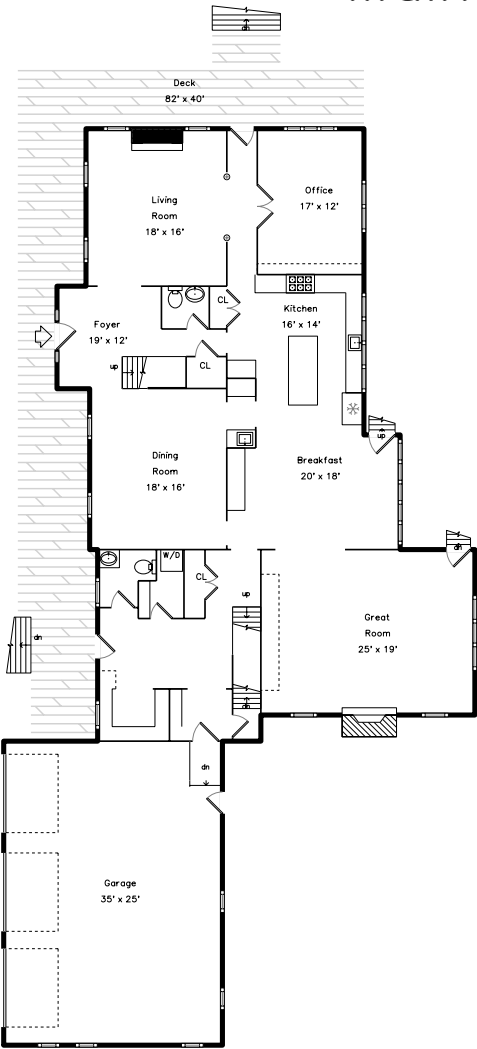

Main

Top

Upper

Lower

**93 Farm Street
 Dover, MA 02030**

PicturePlan by vis-home

Measurements may not be 100% accurate.
 Floor plans are provided for convenience only.
 Room sizes are not used to calculate area.

Top

Upper

Main

Lower

Outside

Outside

Outside

Outside