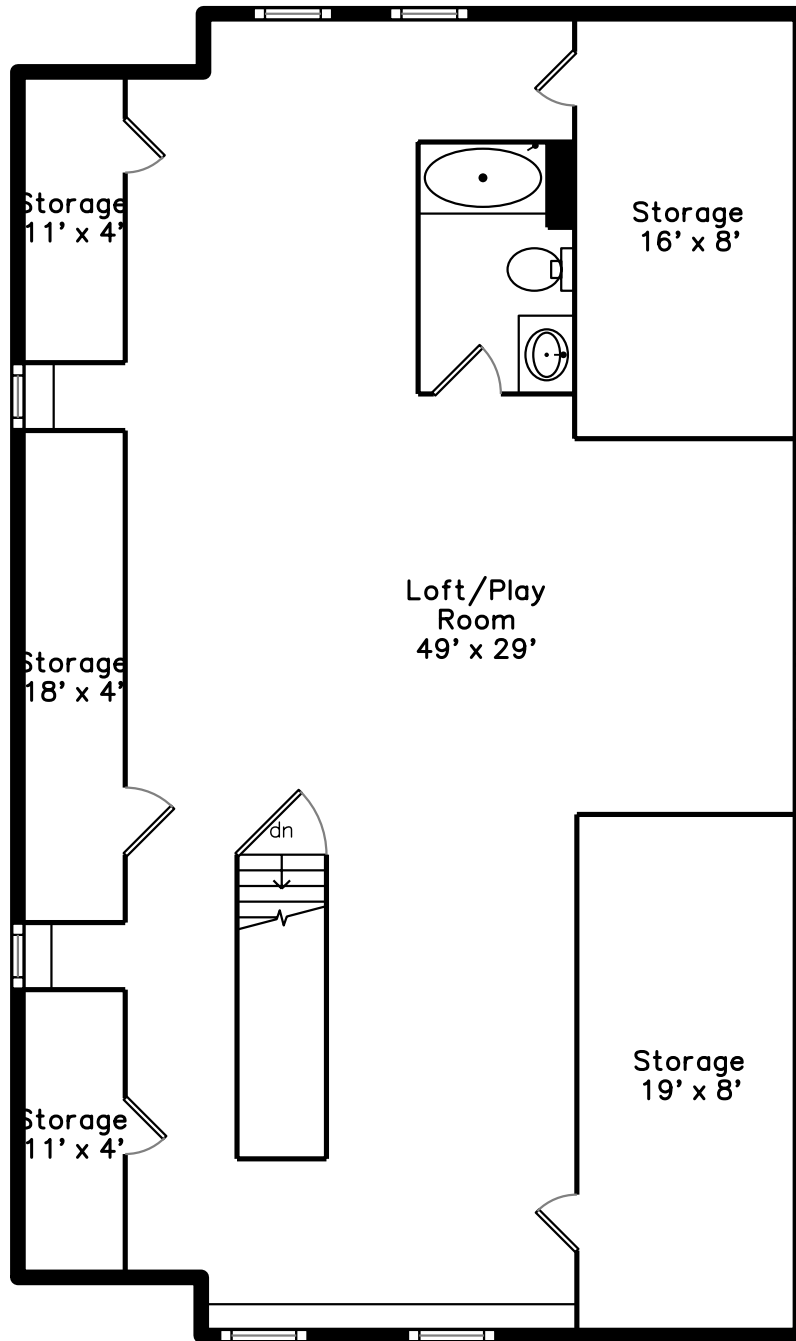

Main

Top

Upper

Lower

**93 Farm Street
 Dover, MA 02030**

PicturePlan by vis-home

Measurements may not be 100% accurate.
 Floor plans are provided for convenience only.
 Room sizes are not used to calculate area.

Top

Upper

Main

Lower

Outside

Outside

Outside

Outside