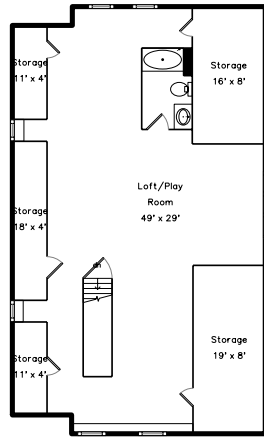

Main

Top

Upper

Lower

**93 Farm Street
 Dover, MA 02030**

PicturePlan by vis-home

Measurements may not be 100% accurate.
 Floor plans are provided for convenience only.
 Room sizes are not used to calculate area.

Top

Upper

Main

Lower

Outside

Outside

Outside

Outside