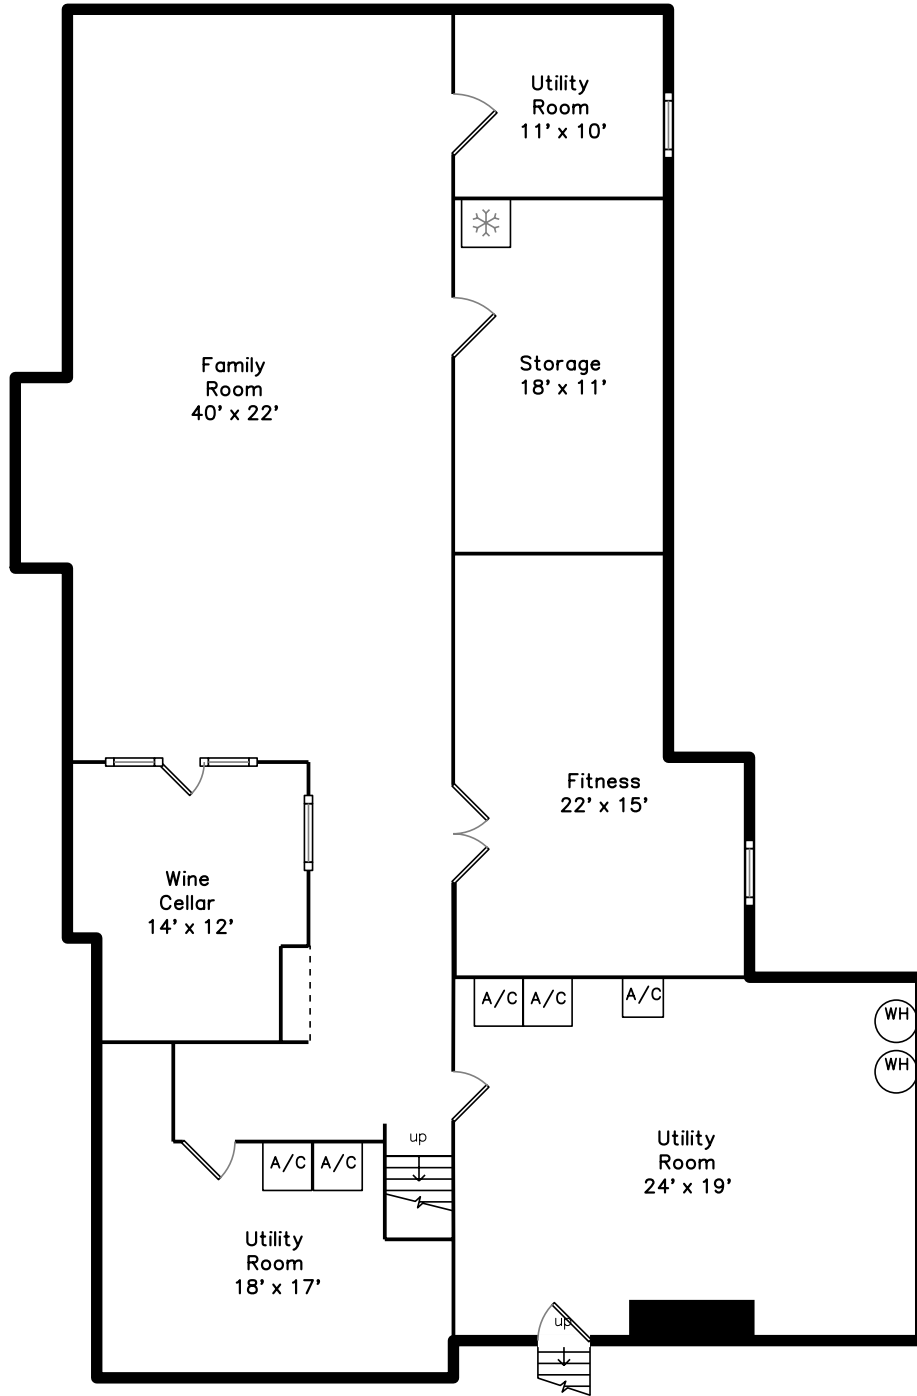

Main

Top

Upper

Lower

**93 Farm Street
 Dover, MA 02030**

PicturePlan by vis-home

Measurements may not be 100% accurate.
 Floor plans are provided for convenience only.
 Room sizes are not used to calculate area.

Top

Upper

Main

Lower

Outside

Outside

Outside

Outside