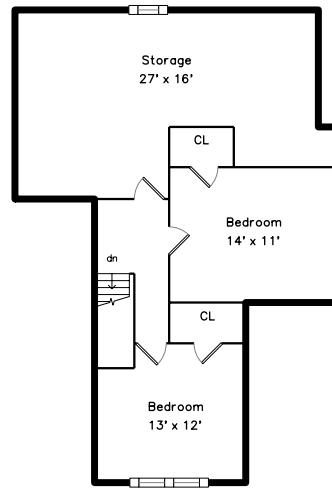

Upper

Top

Bedroom

Main

168–168A Main Street
Medford, MA 02155

PicturePlan by  vis-home

Measurements may not be 100% accurate.
Floor plans are provided for convenience only.
Room sizes are not used to calculate area.

Top

Upper

Bedroom

Main

Outside

Outside

Outside

Living Room

Living Room

Living Room

Living Room

Dining Room

Dining Room

Kitchen

Kitchen

Bedroom

Bedroom

Bedroom

Bathroom

Porch

Foyer

Living Room

Living Room

Living Room