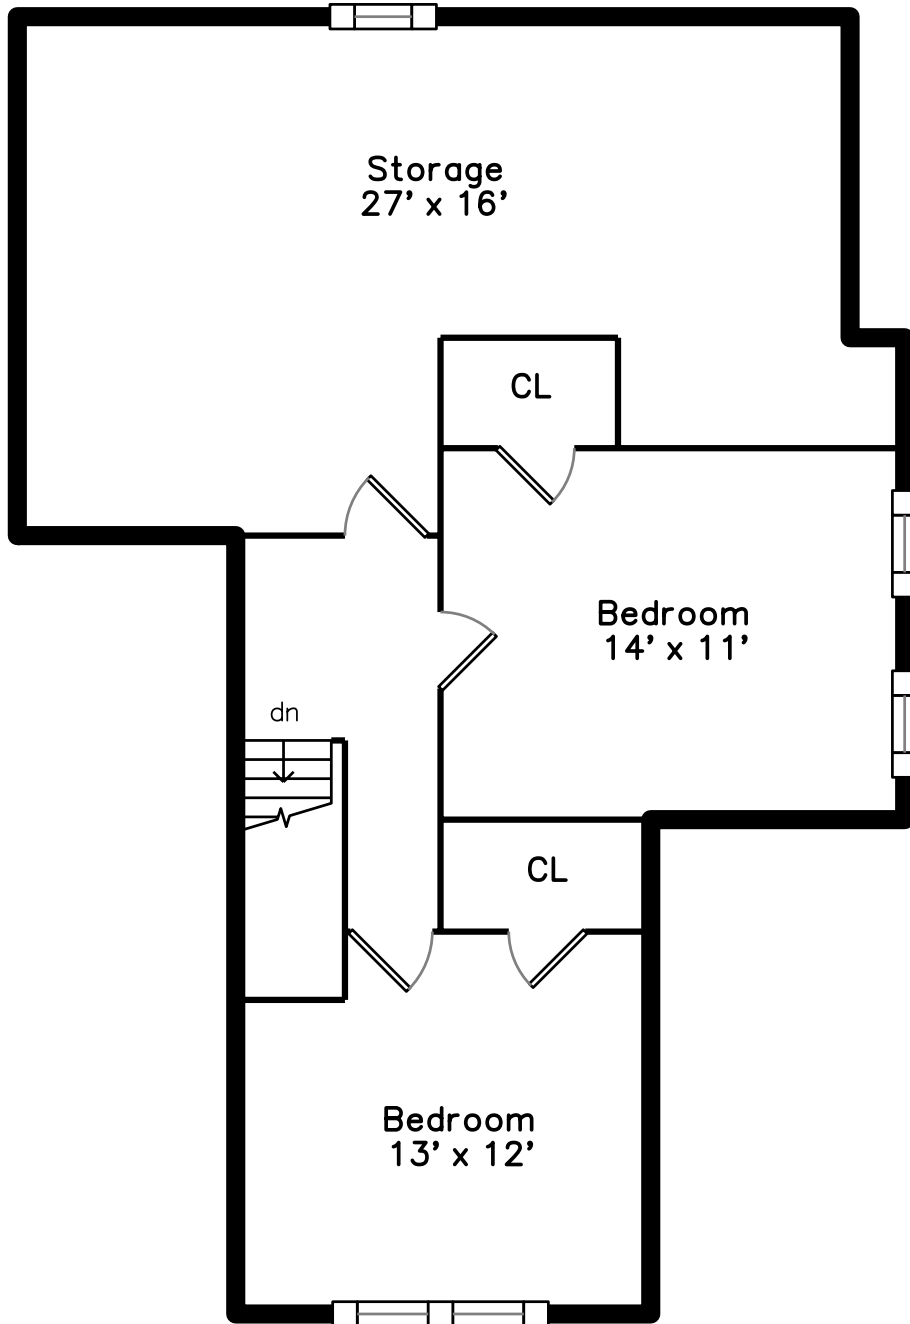

Upper

Top

Bedroom

Main

168–168A Main Street
Medford, MA 02155

PicturePlan by  vis-home

Measurements may not be 100% accurate.
Floor plans are provided for convenience only.
Room sizes are not used to calculate area.

Top

Upper

Bedroom

Main

Outside

Outside

Outside

Living Room

Living Room

Living Room

Living Room

Dining Room

Dining Room

Kitchen

Kitchen

Bedroom

Bedroom

Bedroom

Bathroom

Porch

Foyer

Living Room

Living Room

Living Room