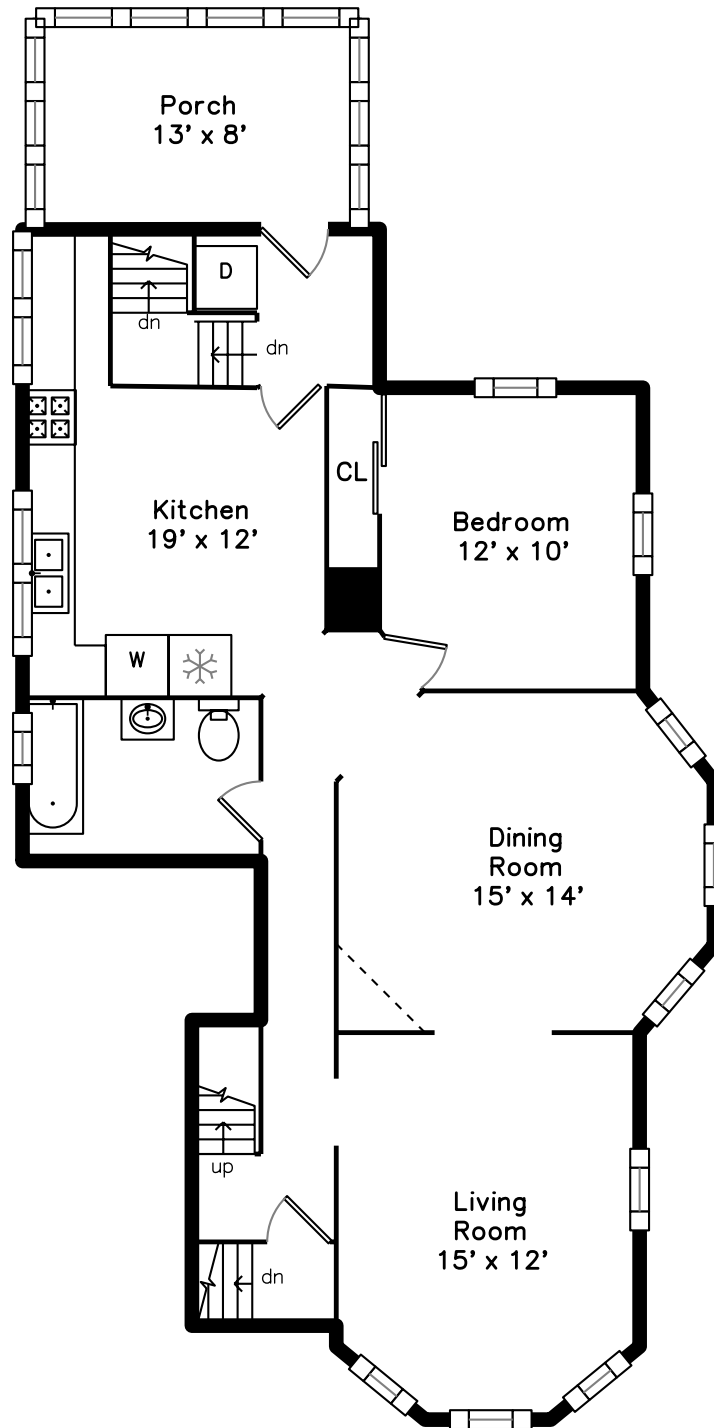

Upper

Top

Bedroom

Main

168–168A Main Street
Medford, MA 02155

PicturePlan by  vis-home

Measurements may not be 100% accurate.
Floor plans are provided for convenience only.
Room sizes are not used to calculate area.

Top

Upper

Bedroom

Main

Outside

Outside

Outside

Living Room

Living Room

Living Room

Living Room

Dining Room

Dining Room

Kitchen

Kitchen

Bedroom

Bedroom

Bedroom

Bathroom

Porch

Foyer

Living Room

Living Room

Living Room