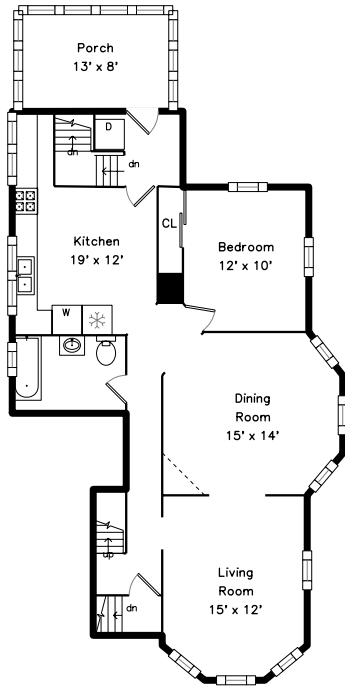

Upper

Top

Bedroom

Main

168–168A Main Street
Medford, MA 02155

PicturePlan by  vis-home

Measurements may not be 100% accurate.
Floor plans are provided for convenience only.
Room sizes are not used to calculate area.

Top

Upper

Bedroom

Main

Outside

Outside

Outside

Living Room

Living Room

Living Room

Living Room

Dining Room

Dining Room

Kitchen

Kitchen

Bedroom

Living Room

Dining Room

Dining Room

Kitchen

Kitchen

Bedroom

Bedroom

Bathroom