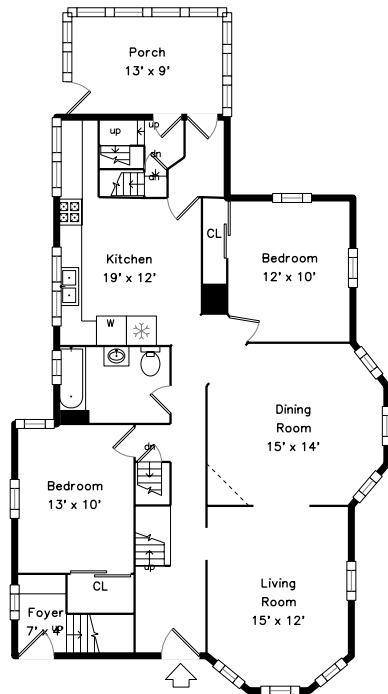

Upper

Top

Bedroom

Main

168–168A Main Street
Medford, MA 02155

PicturePlan by  vis-home

Measurements may not be 100% accurate.
Floor plans are provided for convenience only.
Room sizes are not used to calculate area.

Top

Upper

Bedroom

Main

Outside

Outside

Outside

Living Room

Living Room

Living Room

Living Room

Dining Room

Dining Room

Kitchen

Kitchen

Bedroom

Living Room

Dining Room

Dining Room

Kitchen

Kitchen

Bedroom

Bedroom

Bathroom