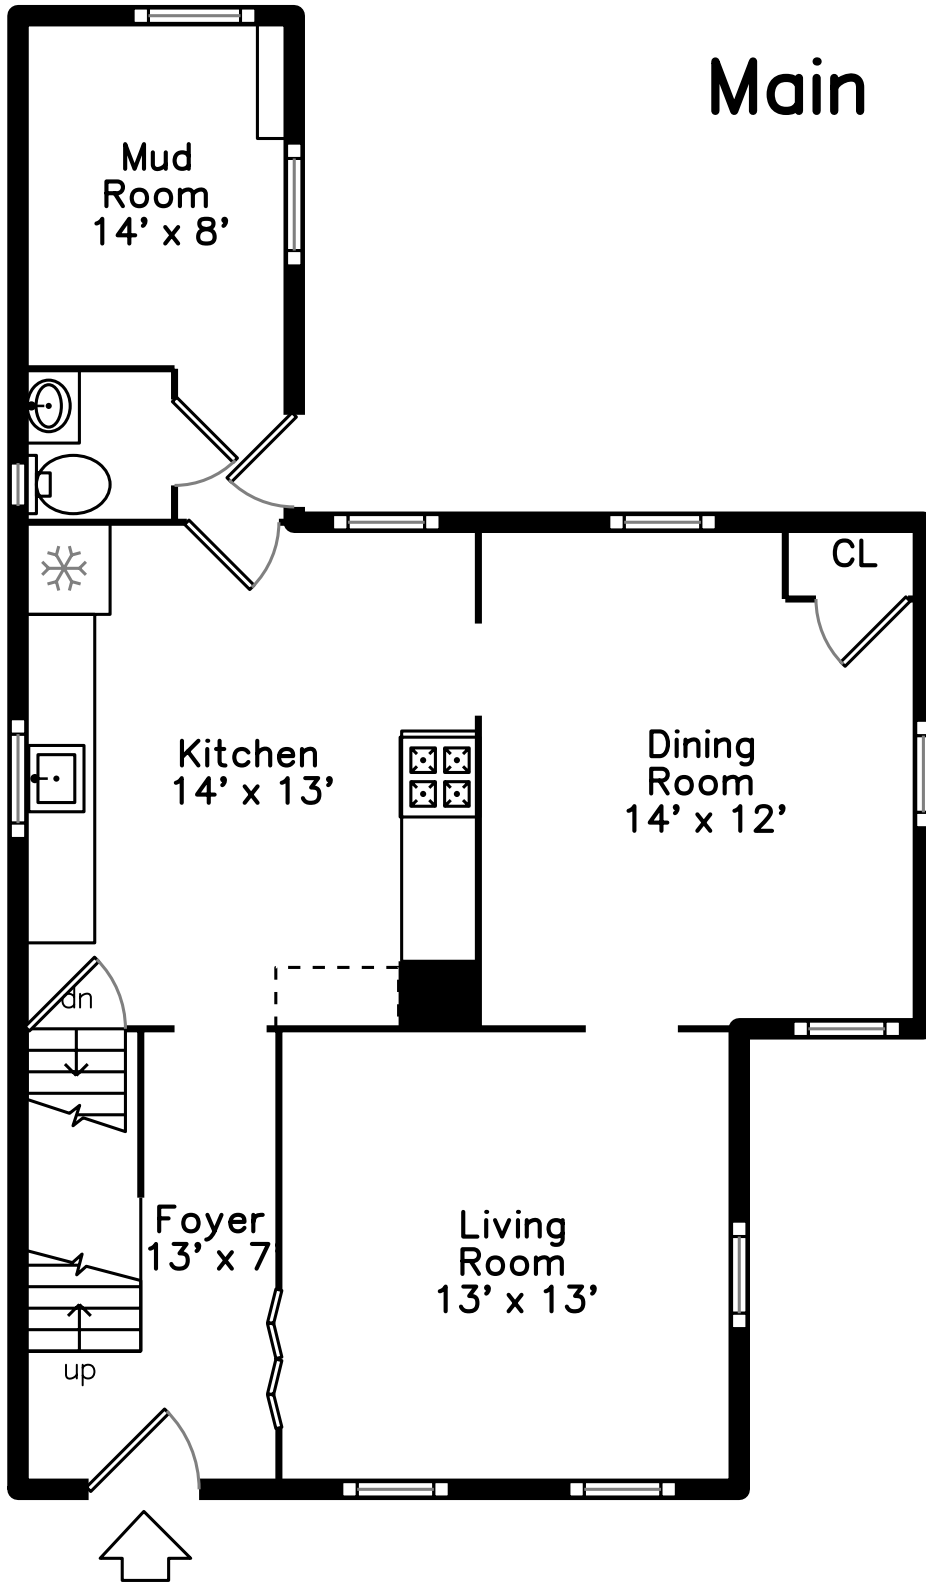

Upper

Main

15 Brainard Street
Boston, MA 02136

PicturePlan by  vis-home

Measurements may not be 100% accurate.
Floor plans are provided for convenience only.
Room sizes are not used to calculate area.

Upper

Main

Outside

Outside

Outside

Backyard

Backyard

Backyard

Backyard

Backyard

Park

Park

Park

Park

Park

Park

Foyer

Living Room

Living Room

Living Room

Living Room

Dining Room

Dining Room

Dining Room

Dining Room