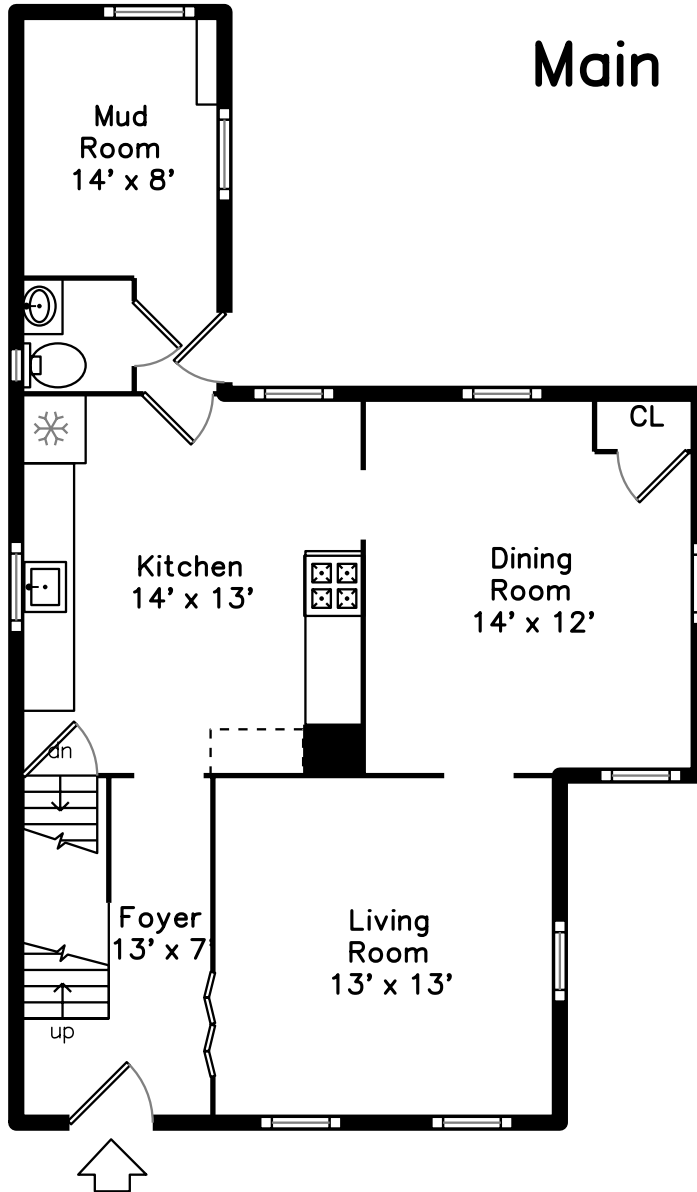

Upper

Main

15 Brainard Street
Boston, MA 02136

PicturePlan by  vis-home

Measurements may not be 100% accurate.
Floor plans are provided for convenience only.
Room sizes are not used to calculate area.

Upper

Main

Outside

Outside

Outside

Backyard

Backyard

Backyard

Backyard

Living Room

Living Room

Living Room

Living Room

Dining Room

Dining Room

Dining Room

Dining Room

Bedroom

Bedroom

Bedroom

Bathroom