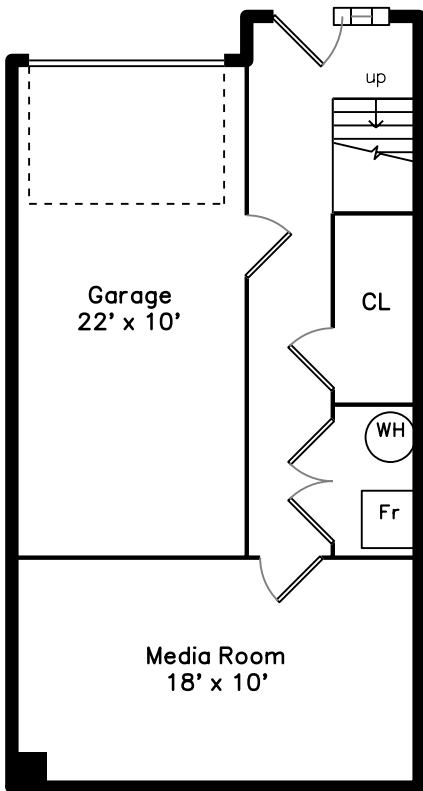

Upper

Main

Lower

**55 North Bend Street 55
Lynn, MA 01904**

PicturePlan by  vis-home
MORE THAN JUST A FLOORPLAN

Measurements may not be 100% accurate.
Floor plans are provided for convenience only.
Room sizes are not used to calculate area.