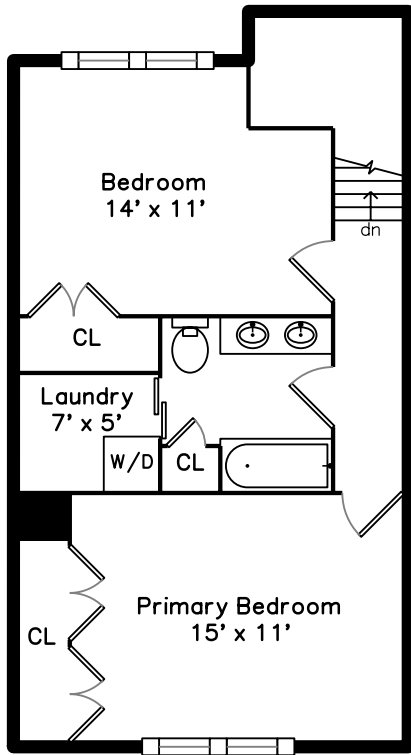

Upper

Main

Lower

**55 North Bend Street 55
Lynn, MA 01904**

PicturePlan by  vis-home
MORE THAN JUST A FLOORPLAN

Measurements may not be 100% accurate.
Floor plans are provided for convenience only.
Room sizes are not used to calculate area.

Upper

Main

Lower

Building

Building

Building

Building

Backyard

Primary Bedroom

Primary Bedroom

Primary Bedroom

Primary Bedroom

Bedroom

Bedroom

Bedroom

Bathroom

Bathroom

Foyer

Foyer

Media Room

Media Room

Media Room

Media Room

Media Room