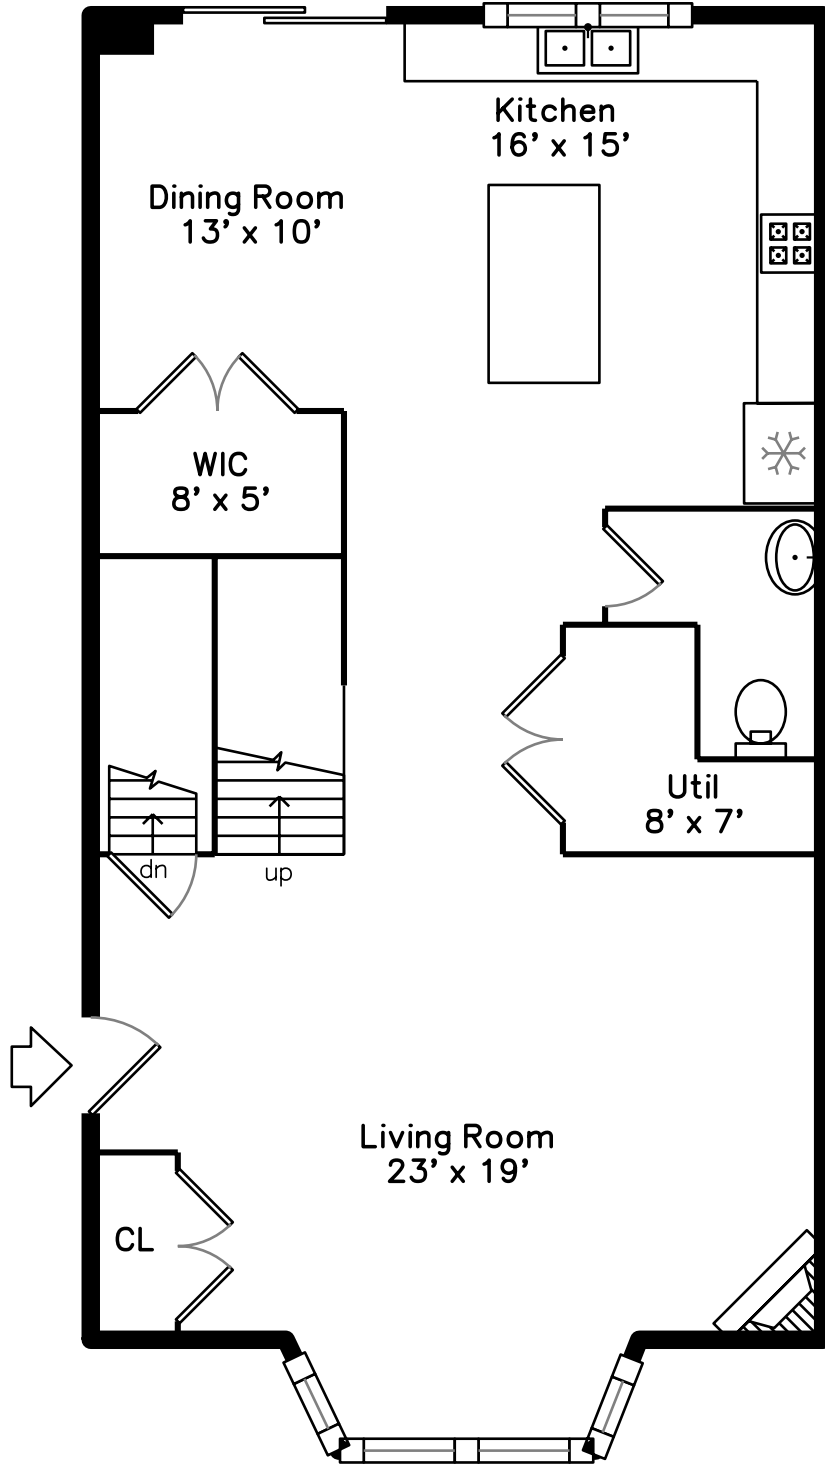

Upper

Main

Lower

13 Park Street 6
Boston, MA 02122

PicturePlan by  vis-home

Measurements may not be 100% accurate.
Floor plans are provided for convenience only.
Room sizes are not used to calculate area.

Upper

Main

Lower

Outside

Outside

Outside

Outside

Living Room

Living Room

Living Room

Living Room

Living Room

Living Room

Dining Room

Kitchen

Kitchen

Kitchen

Hall

Primary Bathroom

Bathroom