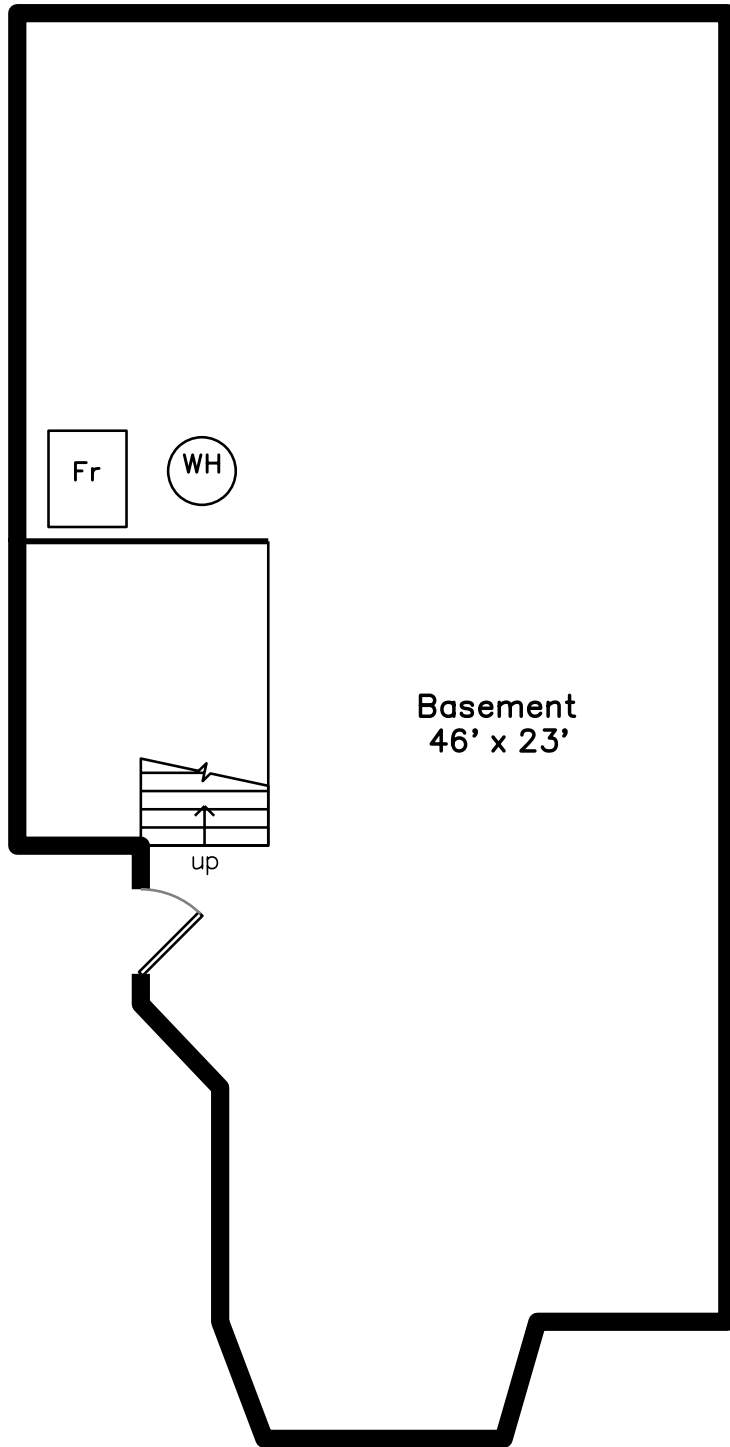

Upper

Main

Lower

13 Park Street 6
Boston, MA 02122

PicturePlan by  vis-home

Measurements may not be 100% accurate.
Floor plans are provided for convenience only.
Room sizes are not used to calculate area.

Upper

Main

Lower

Outside

Outside

Outside

Outside

Living Room

Living Room

Living Room

Living Room

Living Room

Living Room

Dining Room

Kitchen

Kitchen

Kitchen