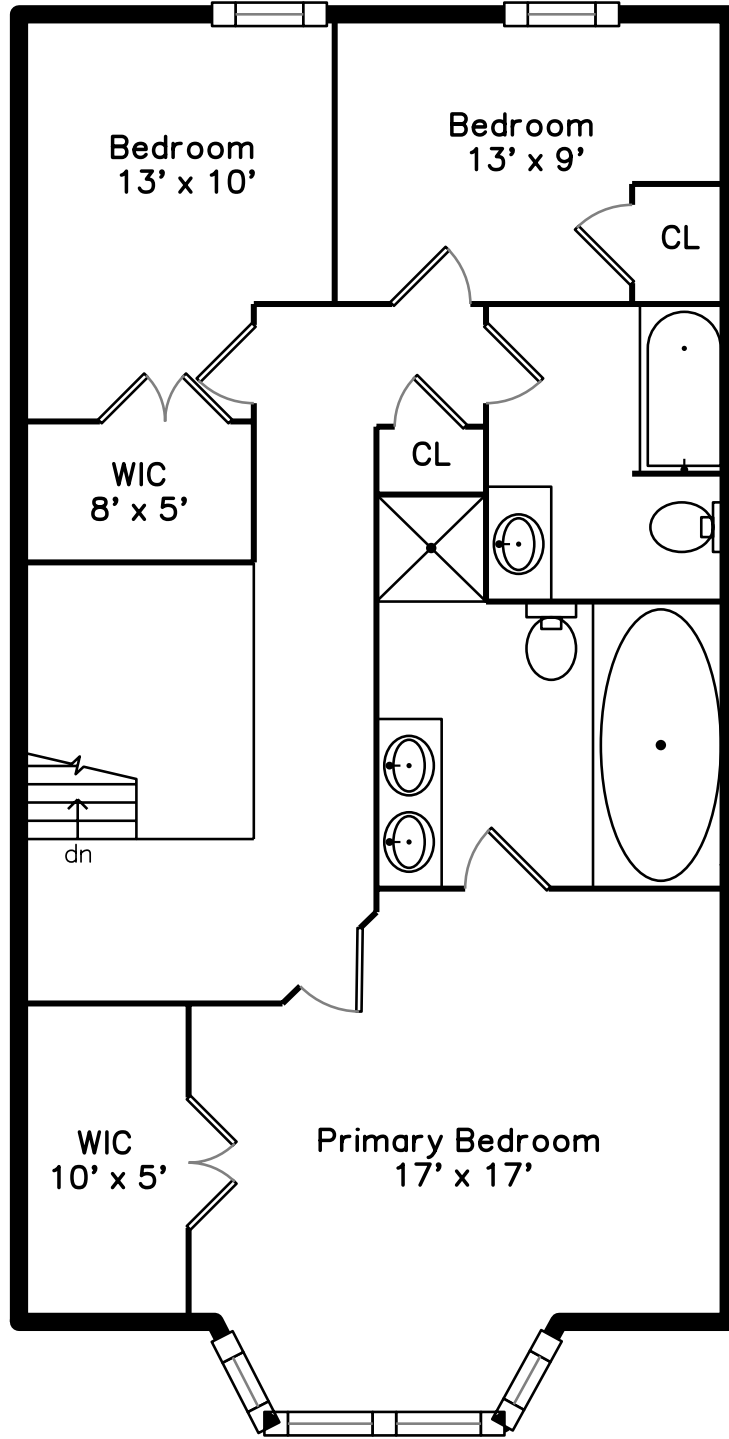

Upper

Main

Lower

13 Park Street 6
Boston, MA 02122

PicturePlan by  vis-home

Measurements may not be 100% accurate.
Floor plans are provided for convenience only.
Room sizes are not used to calculate area.

Upper

Main

Lower

Outside

Outside

Outside

Outside

Living Room

Living Room

Living Room

Living Room

Living Room

Living Room

Dining Room

Kitchen

Kitchen

Kitchen

Hall

Primary Bathroom

Bathroom