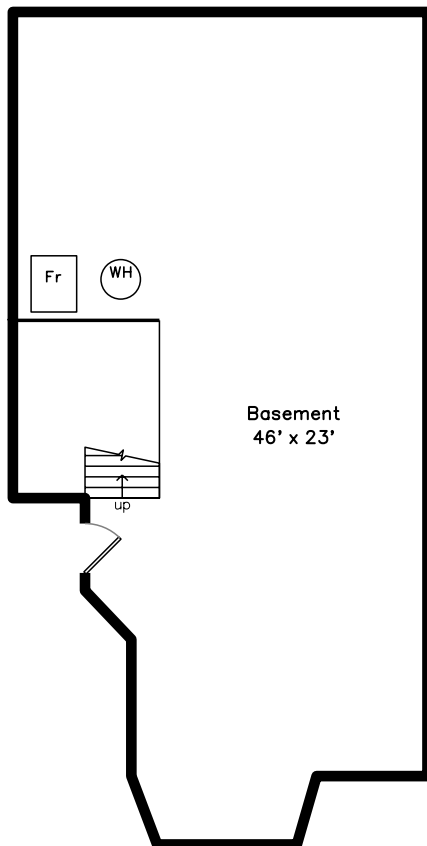

Upper

Main

Lower

13 Park Street 6
Boston, MA 02122

PicturePlan by  vis-home

Measurements may not be 100% accurate.
Floor plans are provided for convenience only.
Room sizes are not used to calculate area.

Upper

Main

Lower

Outside

Outside

Outside

Outside

Living Room

Living Room