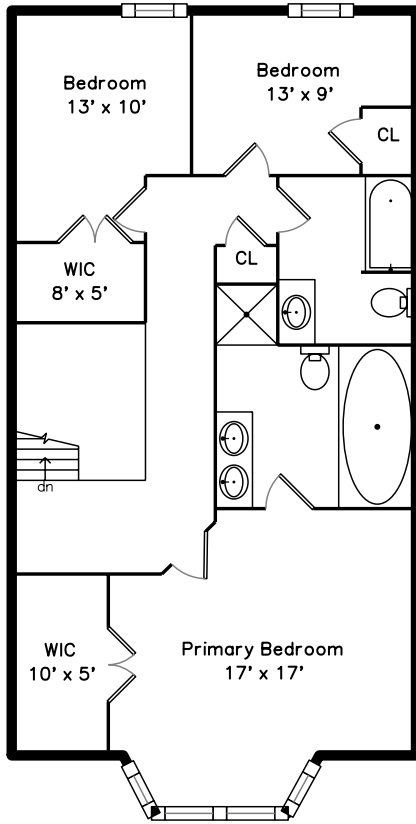

Upper

Main

Lower

13 Park Street 6
Boston, MA 02122

PicturePlan by  vis-home

Measurements may not be 100% accurate.
Floor plans are provided for convenience only.
Room sizes are not used to calculate area.

Upper

Main

Lower

Outside

Outside

Outside

Outside

Living Room

Living Room

Living Room

Living Room

Living Room

Living Room

Dining Room

Kitchen

Kitchen

Kitchen

Hall

Primary Bathroom

Bathroom