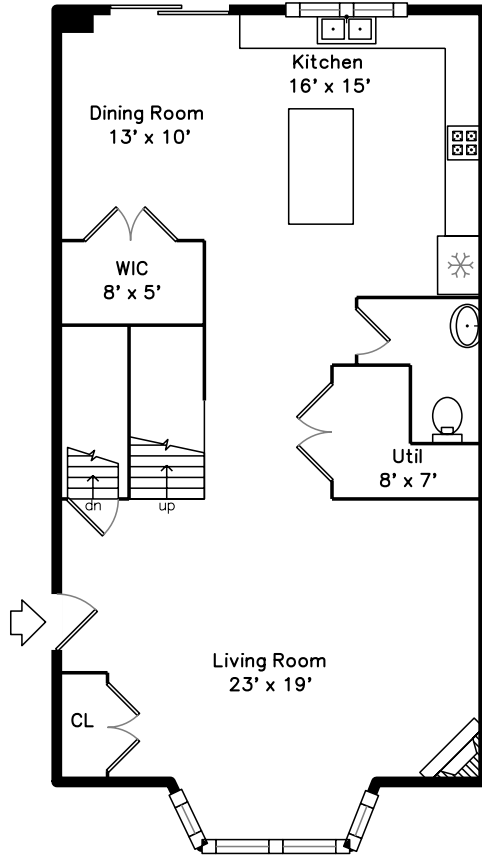

Upper

Main

Lower

13 Park Street 6
Boston, MA 02122

PicturePlan by  vis-home

Measurements may not be 100% accurate.
Floor plans are provided for convenience only.
Room sizes are not used to calculate area.

Upper

Main

Lower

Outside

Outside

Outside

Outside

Living Room

Living Room

Living Room

Living Room

Living Room

Living Room

Dining Room

Kitchen

Kitchen

Kitchen

Hall

Primary Bathroom

Bathroom