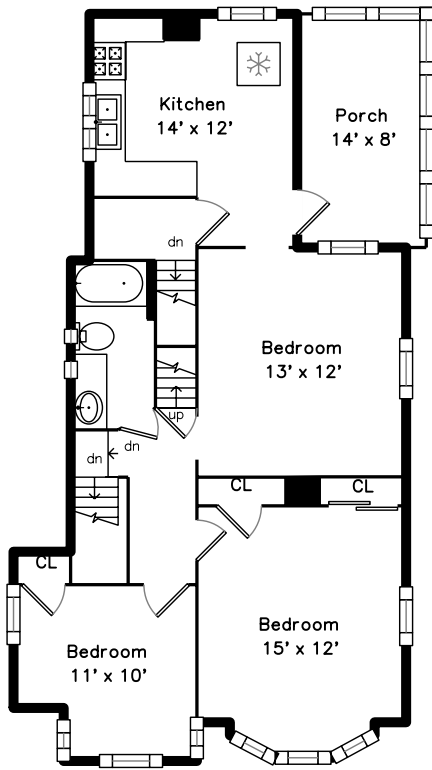

Upper

Main

17 Caldwell Road
Waltham, MA 02453

PicturePlan by  vis-home

Measurements may not be 100% accurate.
Floor plans are provided for convenience only.
Room sizes are not used to calculate area.

Upper

Main

Outside

Outside

Dining Room

Dining Room

Dining Room

Kitchen

Kitchen

Kitchen

Living Room

Living Room

Living Room

Bedroom

Bedroom

Foyer

Powder Room

Bedroom

Bedroom

Bedroom

Bedroom

Bedroom

Bathroom

Bathroom

Porch