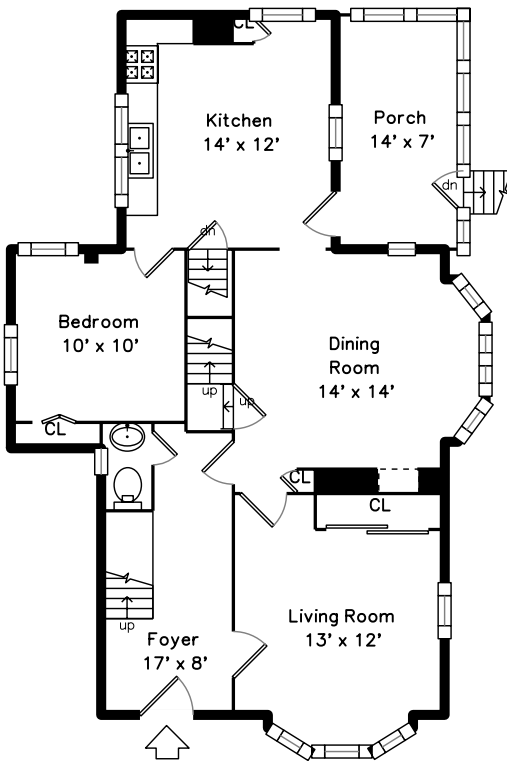

Upper

Main

17 Caldwell Road
Waltham, MA 02453

PicturePlan by  vis-home

Measurements may not be 100% accurate.
Floor plans are provided for convenience only.
Room sizes are not used to calculate area.

Upper

Main

Outside

Outside

Dining Room

Dining Room

Dining Room

Kitchen

Kitchen

Kitchen

Living Room

Living Room

Living Room

Bedroom

Bedroom

Foyer

Powder Room

Bedroom

Bedroom

Bedroom

Bedroom

Bedroom

Bathroom

Bathroom

Porch