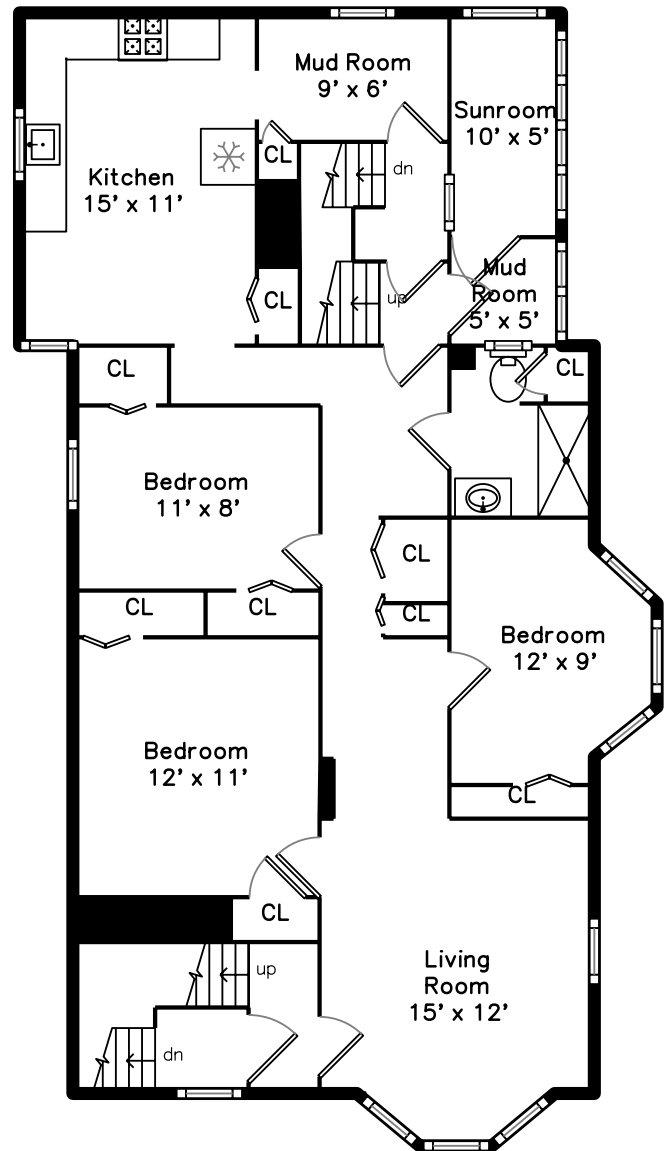

Upper

Main

59 Autumn Street
Lynn, MA 01902

PicturePlan by  vis-home

Measurements may not be 100% accurate.
Floor plans are provided for convenience only.
Room sizes are not used to calculate area.

Upper

Main

Outside

Outside

Outside

Outside

Outside

Outside

Kitchen

Kitchen

Kitchen

Bedroom

Bedroom

Bedroom

Living Room

Living Room

Living Room

Living Room

Family Room

Kitchen

Kitchen

Kitchen

Kitchen

Bedroom

Bedroom

Bedroom