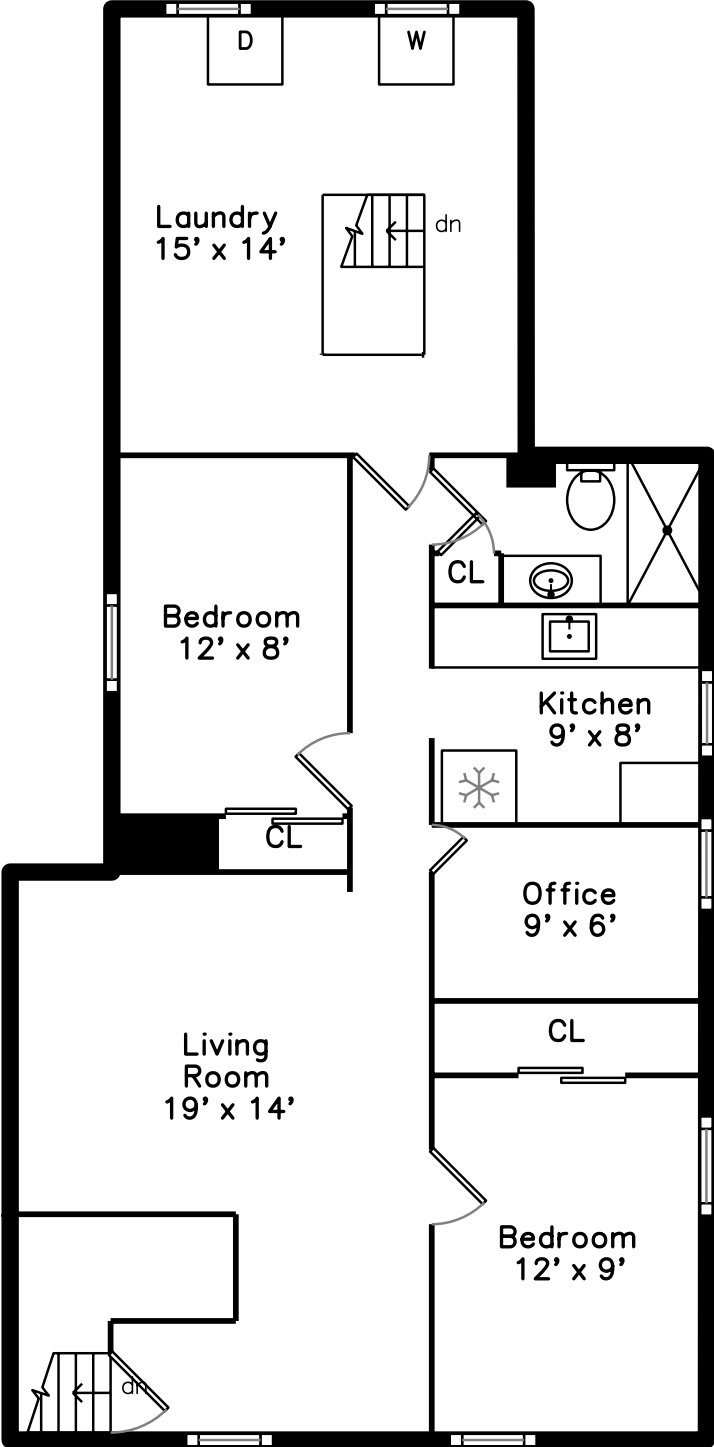

Upper

Main

59 Autumn Street
Lynn, MA 01902

PicturePlan by  vis-home

Measurements may not be 100% accurate.
Floor plans are provided for convenience only.
Room sizes are not used to calculate area.

Upper

Main

Outside

Outside

Outside

Outside

Outside

Outside

Kitchen

Kitchen

Kitchen

Bedroom

Bedroom

Bedroom

Living Room

Living Room

Living Room

Living Room

Family Room

Kitchen

Kitchen

Kitchen

Kitchen

Bedroom

Bedroom

Bedroom