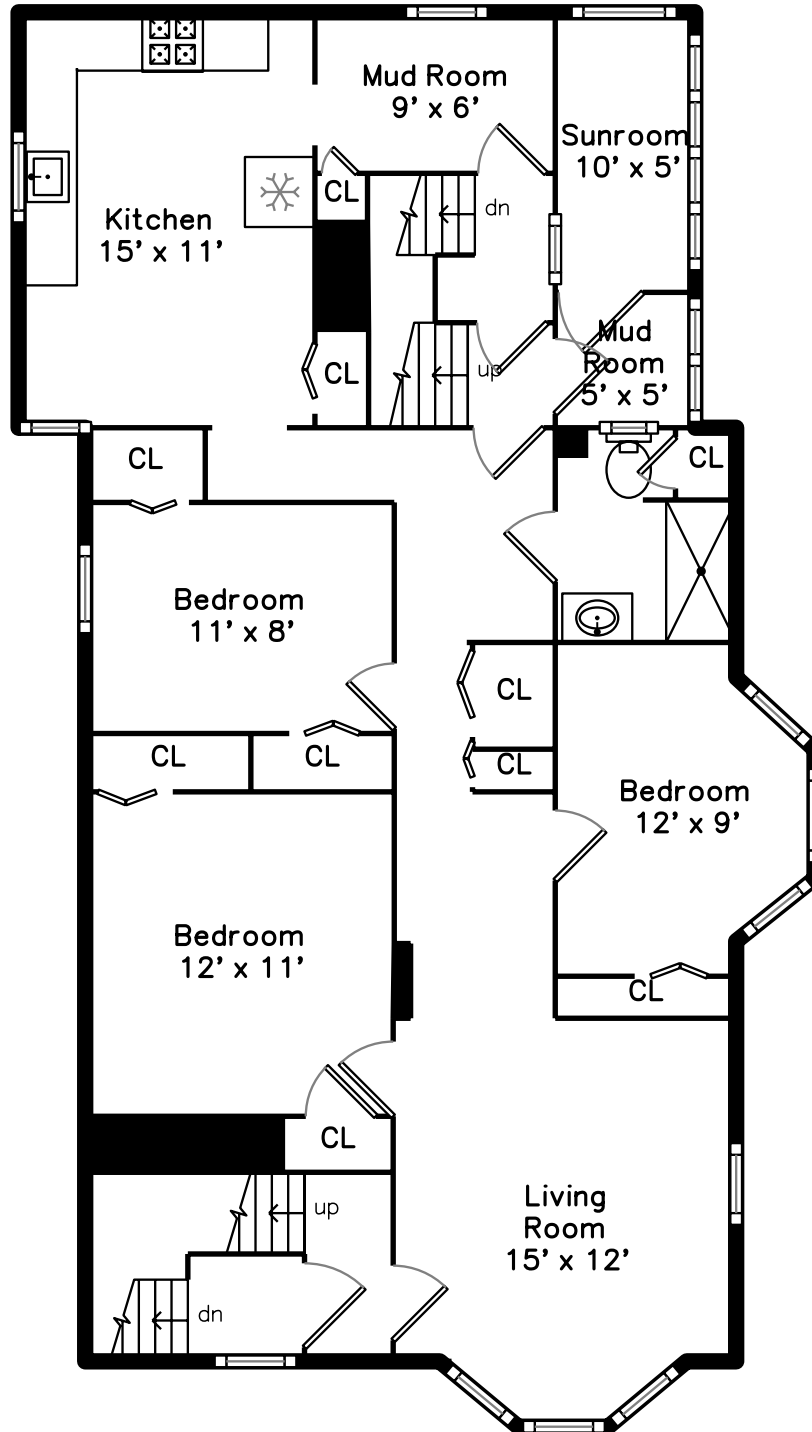

Upper

Main

59 Autumn Street
Lynn, MA 01902

PicturePlan by  vis-home

Measurements may not be 100% accurate.
Floor plans are provided for convenience only.
Room sizes are not used to calculate area.

Upper

Main

Outside

Outside

Outside

Outside

Outside

Outside

Kitchen

Kitchen

Kitchen

Bedroom

Bedroom

Bedroom

Living Room

Living Room

Living Room

Living Room

Family Room

Kitchen

Kitchen

Kitchen

Kitchen

Bedroom

Bedroom

Bedroom