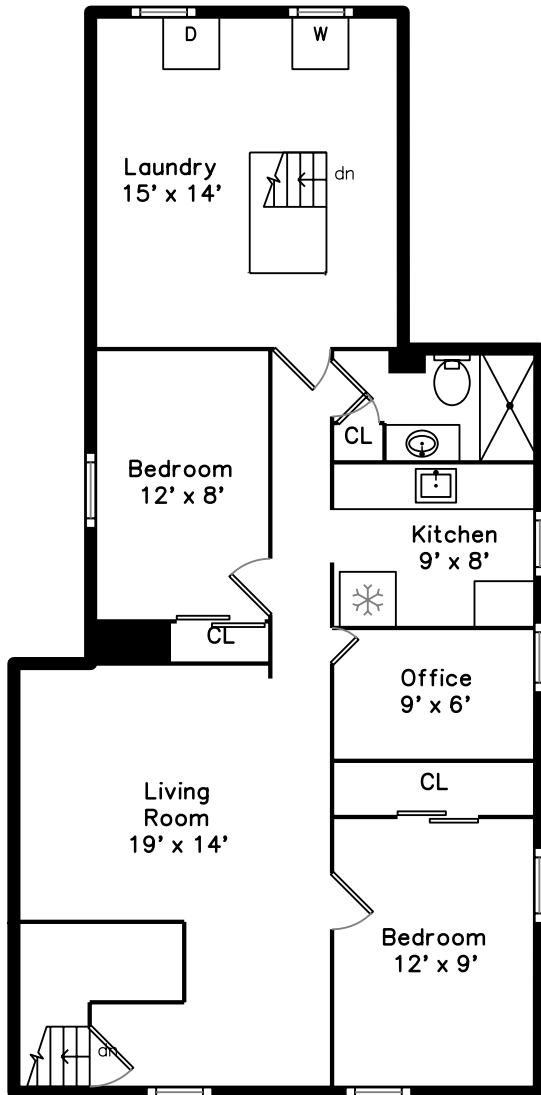

Upper

Main

59 Autumn Street
Lynn, MA 01902

PicturePlan by  vis-home

Measurements may not be 100% accurate.
Floor plans are provided for convenience only.
Room sizes are not used to calculate area.

Upper

Main

Outside

Outside

Outside

Outside

Outside

Outside

Kitchen

Kitchen

Kitchen

Bedroom

Bedroom

Bedroom

Living Room

Living Room

Living Room

Living Room

Family Room

Kitchen

Kitchen

Kitchen

Kitchen

Bedroom

Bedroom

Bedroom