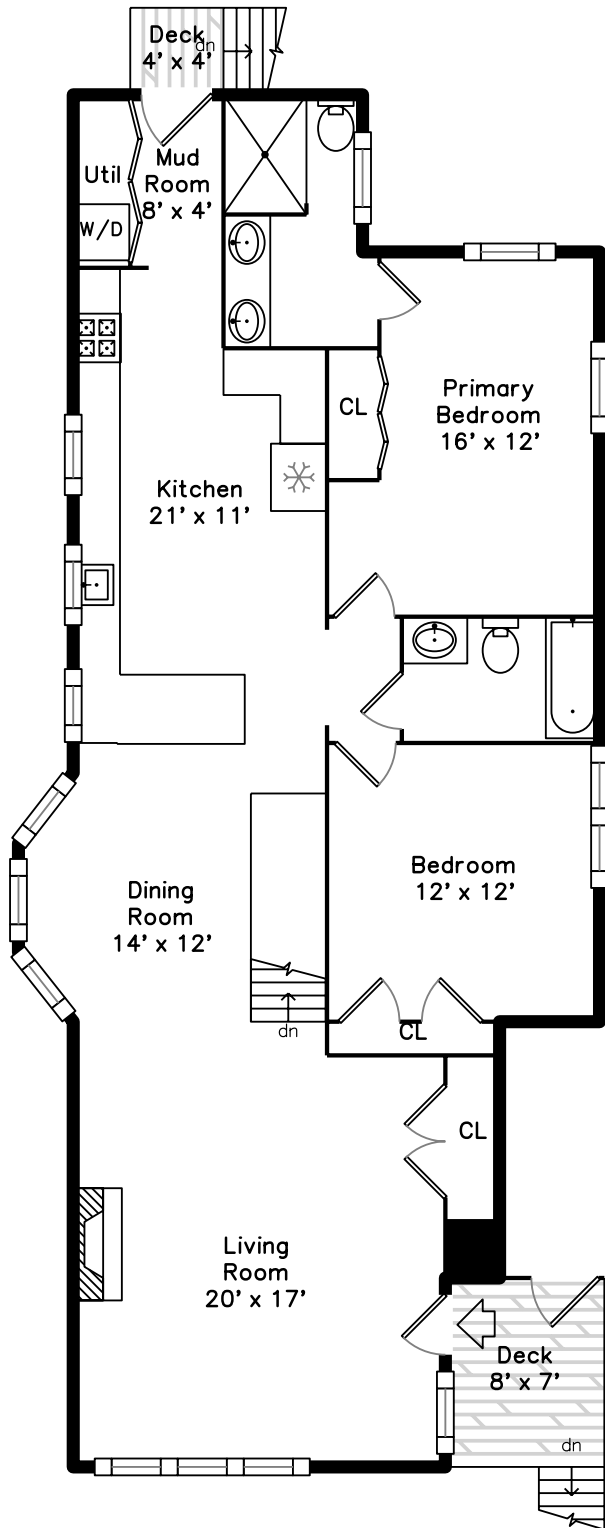

# Main

# Lower

417 Walden Street 1  
Cambridge, MA 02138

PicturePlan by vis-home

Measurements may not be 100% accurate.  
Floor plans are provided for convenience only.  
Room sizes are not used to calculate area.

Living Room

Dining Room

Dining Room

Dining Room

Dining Room

Kitchen

Kitchen

Kitchen

Family Room

Family Room

Family Room

Family Room

Bedroom

Bedroom

Bedroom

Bedroom