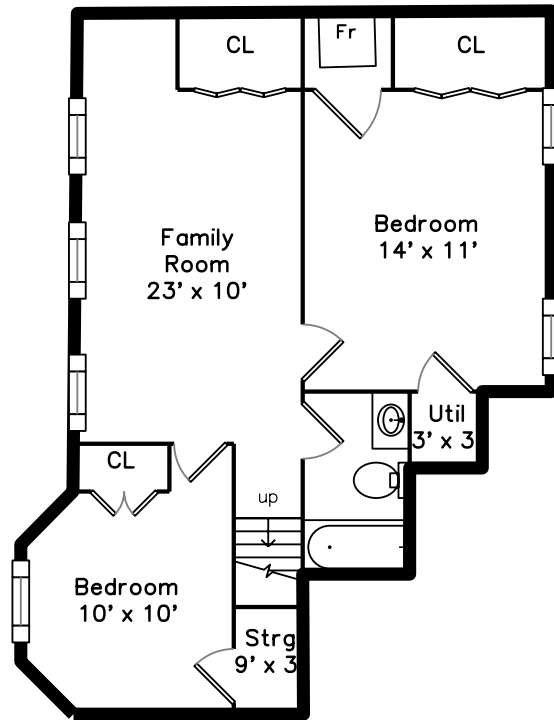

# Main

# Lower

417 Walden Street 1  
Cambridge, MA 02138

PicturePlan by vis-home

Measurements may not be 100% accurate.  
Floor plans are provided for convenience only.  
Room sizes are not used to calculate area.

Bedroom

Bedroom

Bedroom

Primary Bathroom

Primary Bathroom

Bathroom

Mud Room

Family Room

Family Room

Family Room

Family Room

Family Room

Bedroom

Bedroom

Bedroom

Bedroom