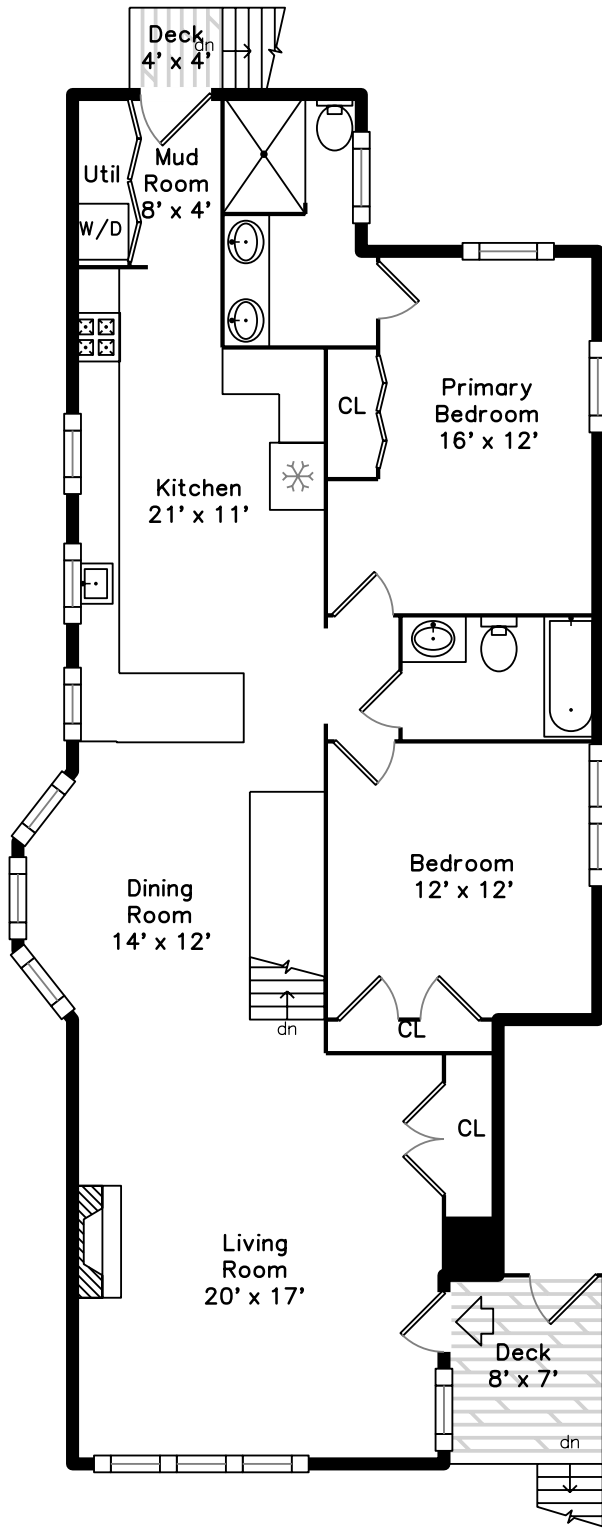

# Lower

417 Walden Street 1  
Cambridge, MA 02138

PicturePlan by vis-home

Measurements may not be 100% accurate.  
Floor plans are provided for convenience only.  
Room sizes are not used to calculate area.

# Main

Outside

Outside

Outside

Living Room

Living Room

Living Room

Living Room

Living Room

Living Room

Dining Room

Dining Room

Dining Room

Dining Room

Kitchen

Kitchen

Kitchen