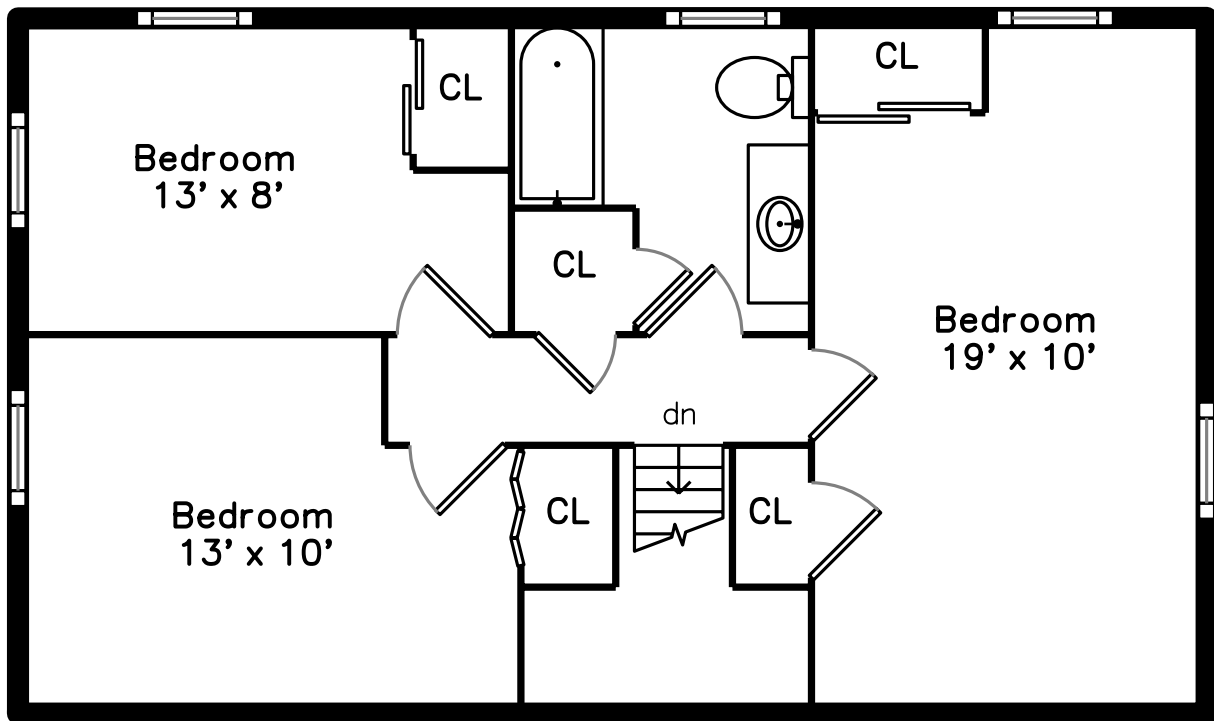

Upper

Main

20 Eleanor Road
Walpole, MA 02081

PicturePlan by  vis-home

Measurements may not be 100% accurate.
Floor plans are provided for convenience only.
Room sizes are not used to calculate area.

Upper

Main

Living Room

Living Room

Living Room

Living Room

Dining Room

Dining Room

Dining Room

Dining Room

Kitchen

Kitchen

Kitchen

Kitchen

Kitchen

Kitchen

Family Room

Family Room

Family Room

Family Room

Bathroom

Bedroom

Bedroom

Bedroom

Bedroom

Bedroom