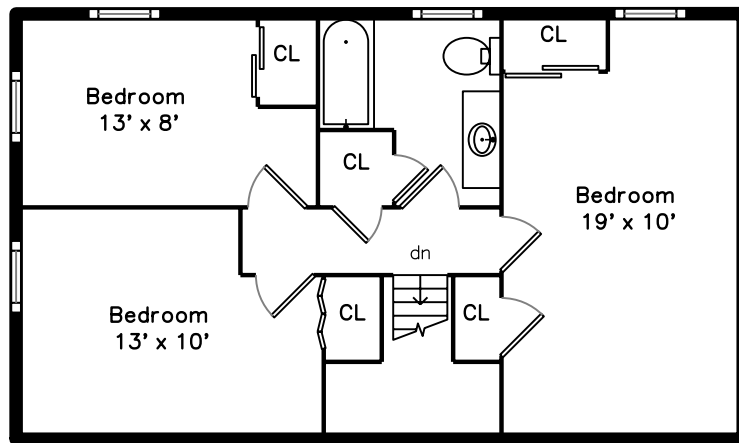

Upper

Main

20 Eleanor Road
Walpole, MA 02081

PicturePlan by  vis-home

Measurements may not be 100% accurate.
Floor plans are provided for convenience only.
Room sizes are not used to calculate area.

Upper

Main

Living Room

Living Room

Living Room

Living Room

Dining Room

Dining Room

Dining Room

Dining Room

Kitchen

Kitchen

Kitchen

Kitchen

Kitchen

Kitchen

Family Room

Family Room

Family Room

Family Room

Bathroom

Bedroom

Bedroom

Bedroom

Bedroom

Bedroom