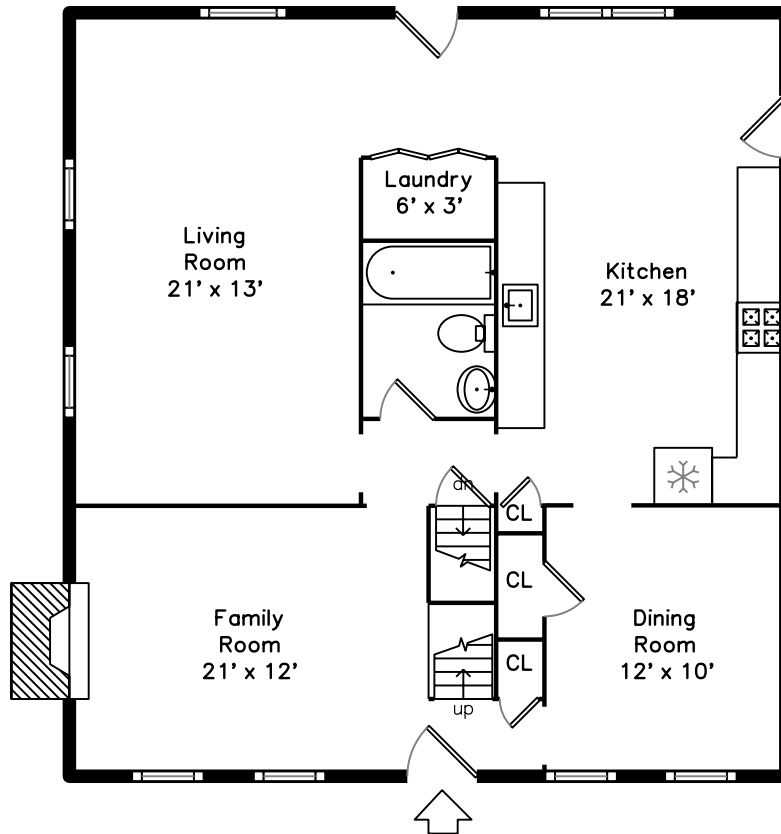

Upper

Main

20 Eleanor Road
Walpole, MA 02081

PicturePlan by  vis-home

Measurements may not be 100% accurate.
Floor plans are provided for convenience only.
Room sizes are not used to calculate area.

Upper

Main

Living Room

Living Room

Living Room

Living Room

Dining Room

Dining Room

Dining Room

Dining Room

Kitchen

Kitchen

Kitchen

Kitchen

Kitchen

Kitchen

Family Room

Family Room

Family Room

Family Room

Bathroom

Bedroom

Bedroom

Bedroom

Bedroom

Bedroom