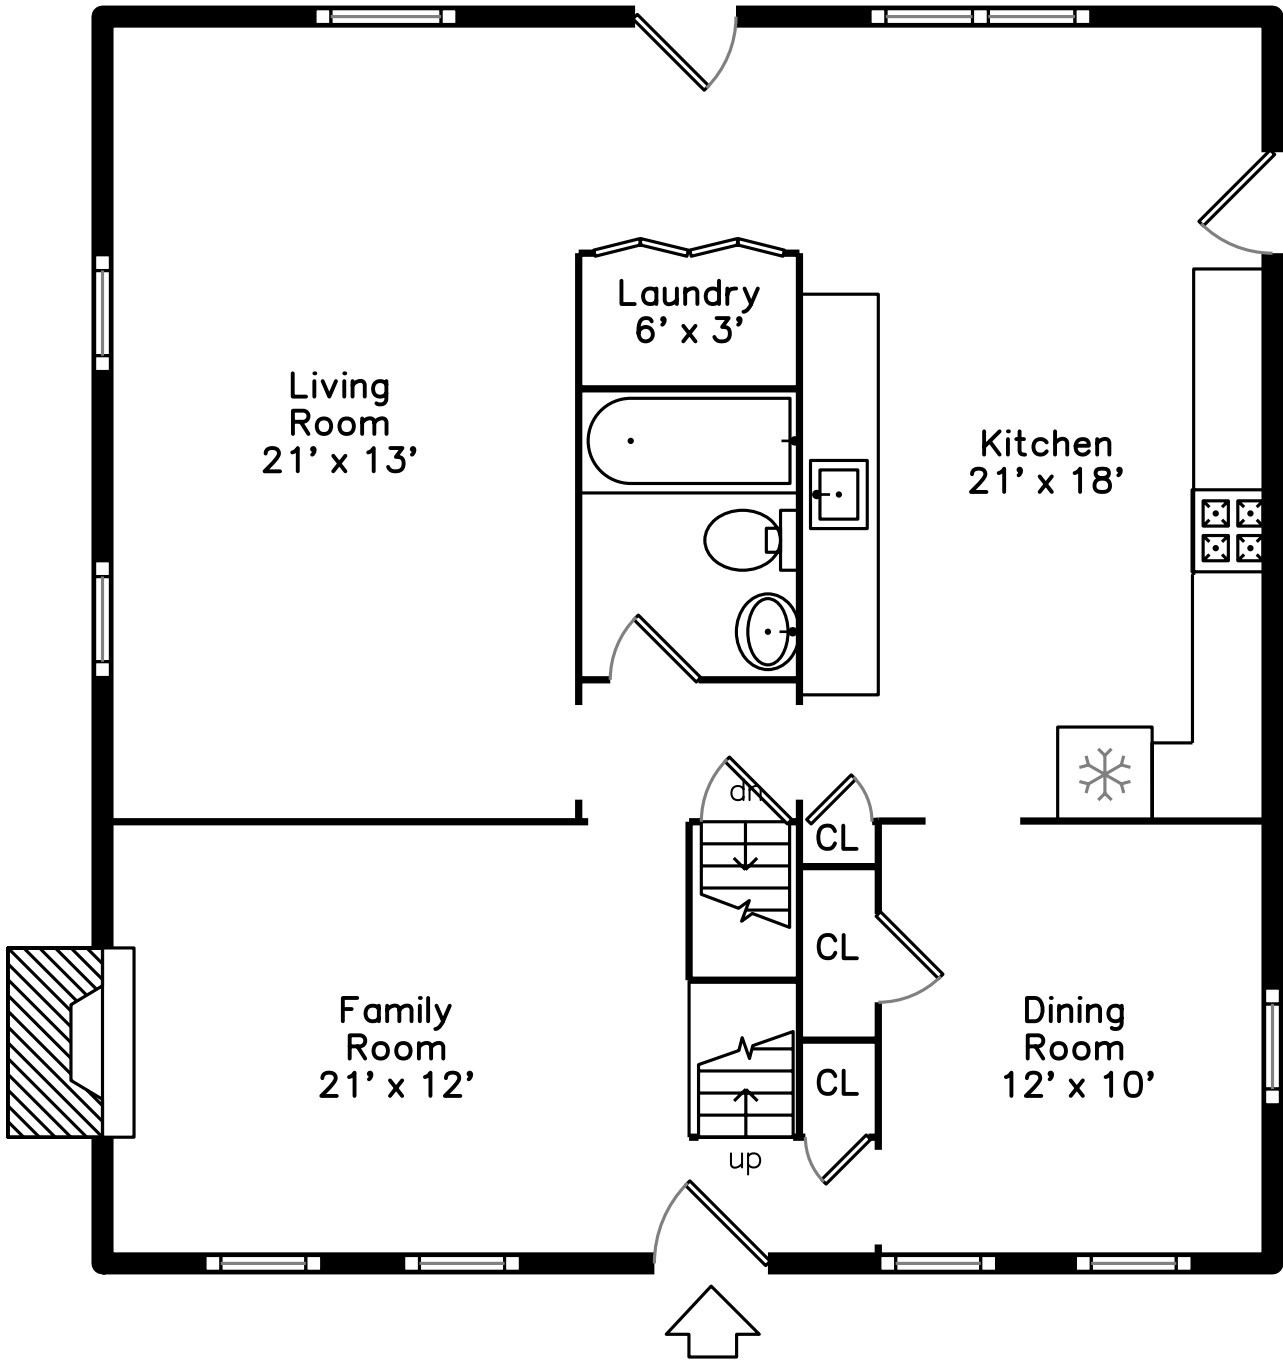

Upper

Main

20 Eleanor Road
Walpole, MA 02081

PicturePlan by  vis-home

Measurements may not be 100% accurate.
Floor plans are provided for convenience only.
Room sizes are not used to calculate area.

Upper

Main

Living Room

Living Room

Living Room

Living Room

Dining Room

Dining Room

Dining Room

Dining Room

Kitchen

Kitchen

Kitchen

Kitchen

Kitchen

Kitchen

Family Room

Family Room

Family Room

Family Room

Bathroom

Bedroom

Bedroom

Bedroom

Bedroom

Bedroom