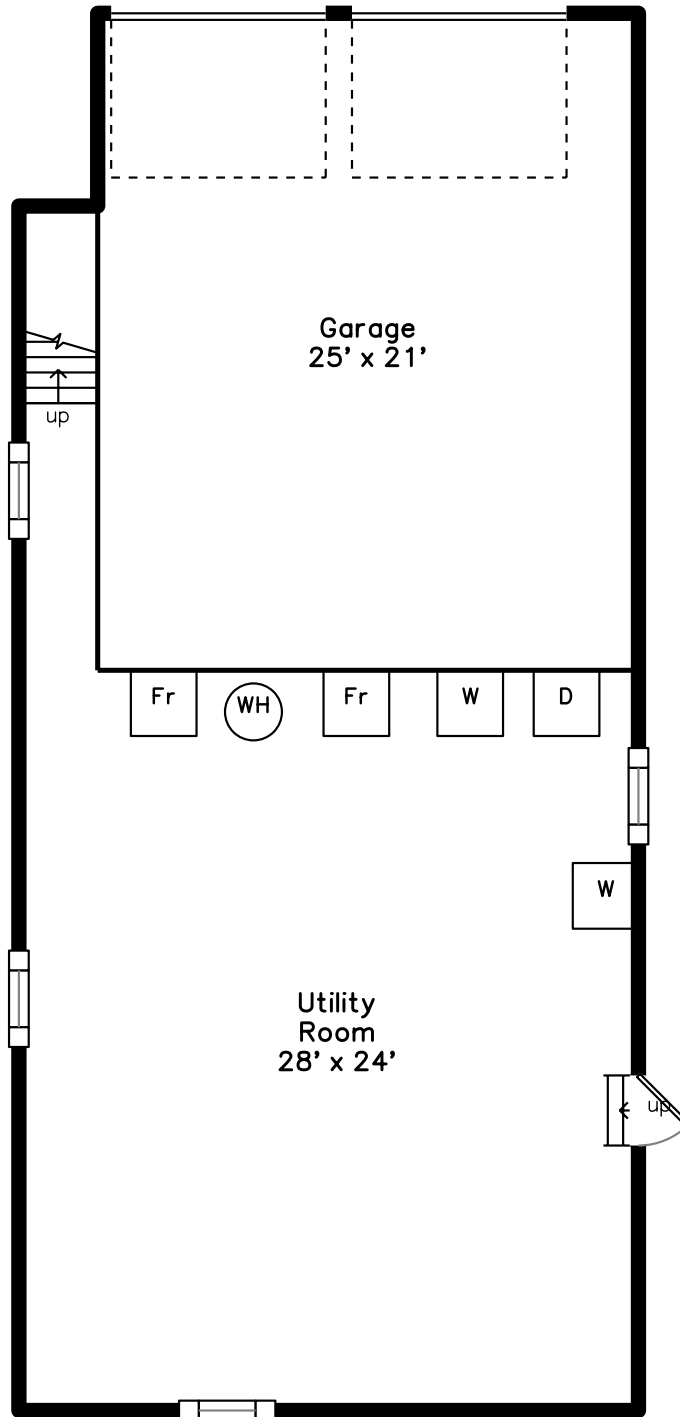

Upper

Main

Lower

38 7th Street
Medford, MA 02155

PicturePlan by  vis-home

Measurements may not be 100% accurate.
Floor plans are provided for convenience only.
Room sizes are not used to calculate area.

Upper

Main

Lower

Outside

Outside

Living Dining Room

Living Dining Room

Living Dining Room

Kitchen

Kitchen

Bedroom

Bedroom

Bedroom

Bedroom

Office

Office

Bathroom