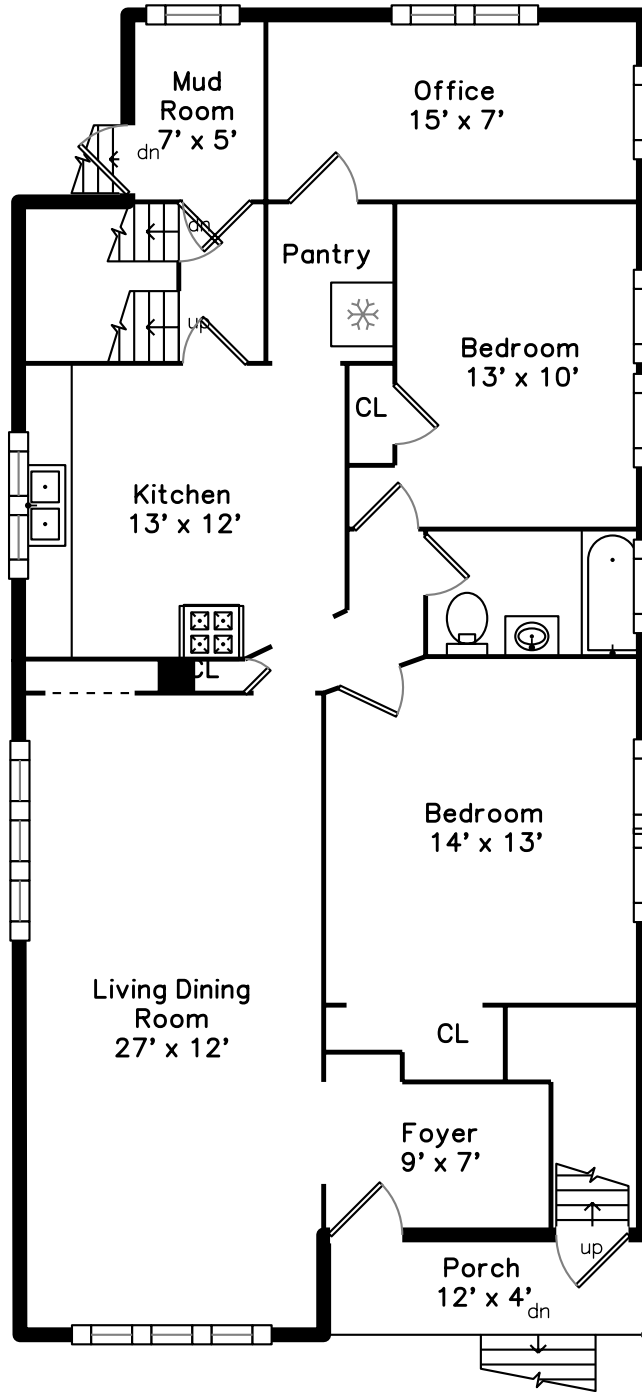

Upper

Main

Lower

38 7th Street
Medford, MA 02155

PicturePlan by  vis-home

Measurements may not be 100% accurate.
Floor plans are provided for convenience only.
Room sizes are not used to calculate area.

Upper

Main

Lower

Outside

Outside

Living Dining Room

Living Dining Room

Living Dining Room

Kitchen

Kitchen

Bedroom

Bedroom

Bedroom

Bedroom

Office

Office

Bathroom

Bathroom

Utility Room

Back

Back