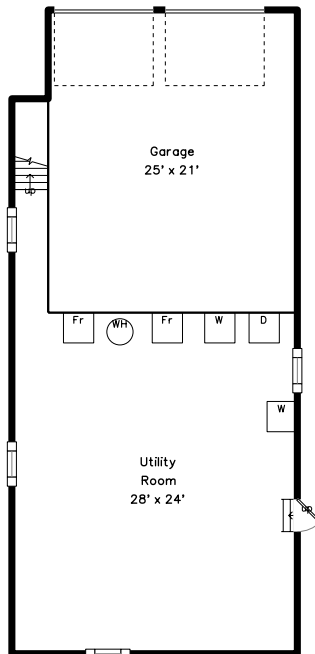

Upper

Main

Lower

38 7th Street
Medford, MA 02155

PicturePlan by  vis-home

Measurements may not be 100% accurate.
Floor plans are provided for convenience only.
Room sizes are not used to calculate area.

Upper

Main

Lower

Outside

Outside

Living Dining Room

Living Dining Room

Living Dining Room

Kitchen

Kitchen

Bedroom

Bedroom

Bedroom

Bedroom

Office

Office

Bathroom