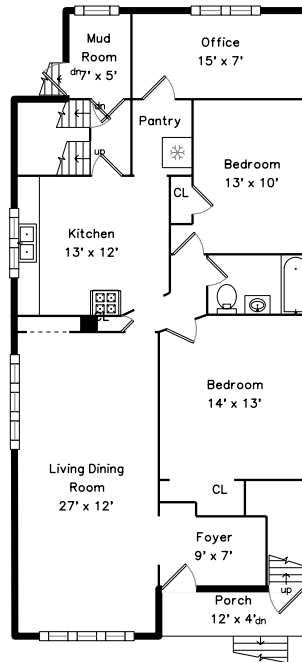

Upper

Main

Lower

38 7th Street
Medford, MA 02155

PicturePlan by  vis-home

Measurements may not be 100% accurate.
Floor plans are provided for convenience only.
Room sizes are not used to calculate area.

Upper

Main

Lower

Outside

Outside

Living Dining Room

Living Dining Room

Living Dining Room

Kitchen

Kitchen

Bedroom

Bedroom

Bedroom

Bedroom

Office

Office

Bathroom

Bathroom

Utility Room

Back

Back