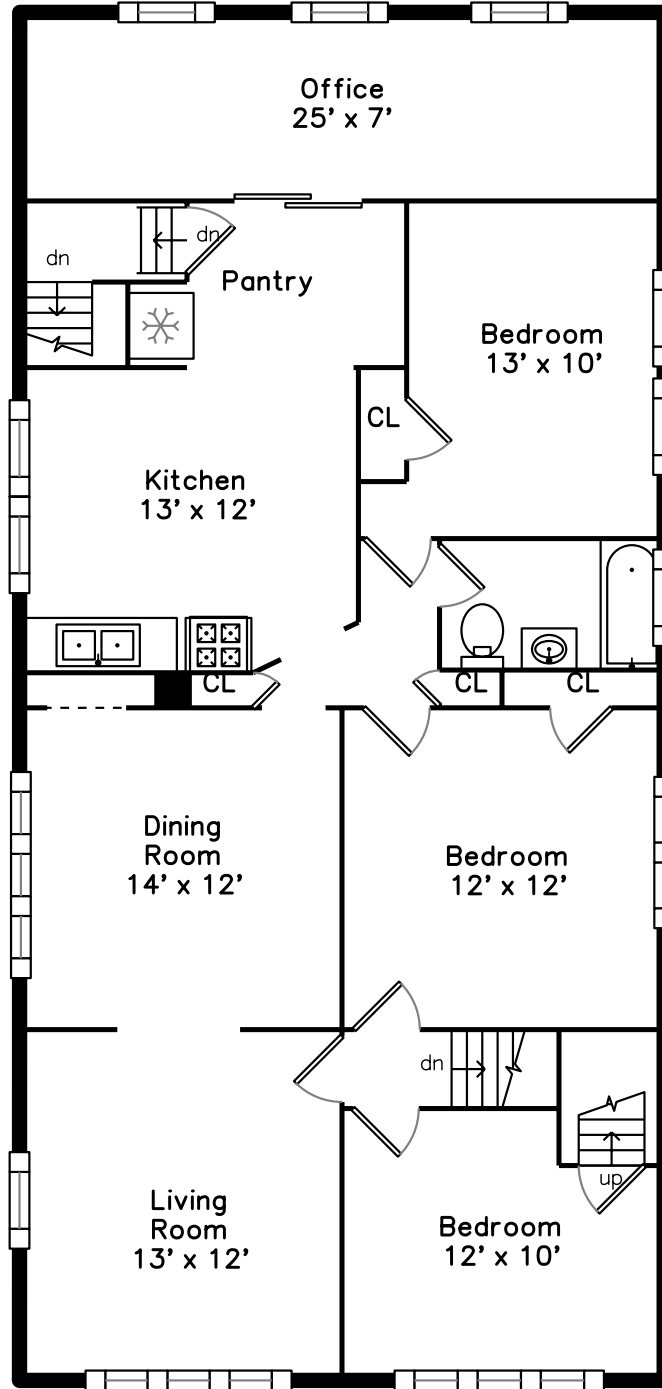

Upper

Main

Lower

38 7th Street
Medford, MA 02155

PicturePlan by  vis-home

Measurements may not be 100% accurate.
Floor plans are provided for convenience only.
Room sizes are not used to calculate area.

Upper

Main

Lower

Outside

Outside

Living Dining Room

Living Dining Room

Living Dining Room

Kitchen

Kitchen

Bedroom

Bedroom

Bedroom

Bedroom

Office

Office

Bathroom

Bathroom

Utility Room

Back

Back