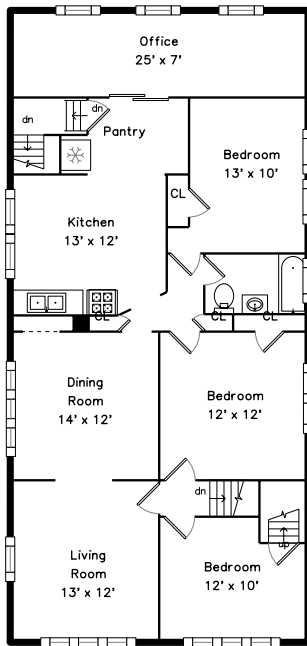

Upper

Main

Lower

38 7th Street
Medford, MA 02155

PicturePlan by  vis-home

Measurements may not be 100% accurate.
Floor plans are provided for convenience only.
Room sizes are not used to calculate area.

Upper

Main

Lower

Outside

Outside

Living Dining Room

Living Dining Room

Living Dining Room

Kitchen

Kitchen

Bedroom

Bedroom

Bedroom

Bedroom

Office

Office

Bathroom

Bathroom

Utility Room

Back

Back