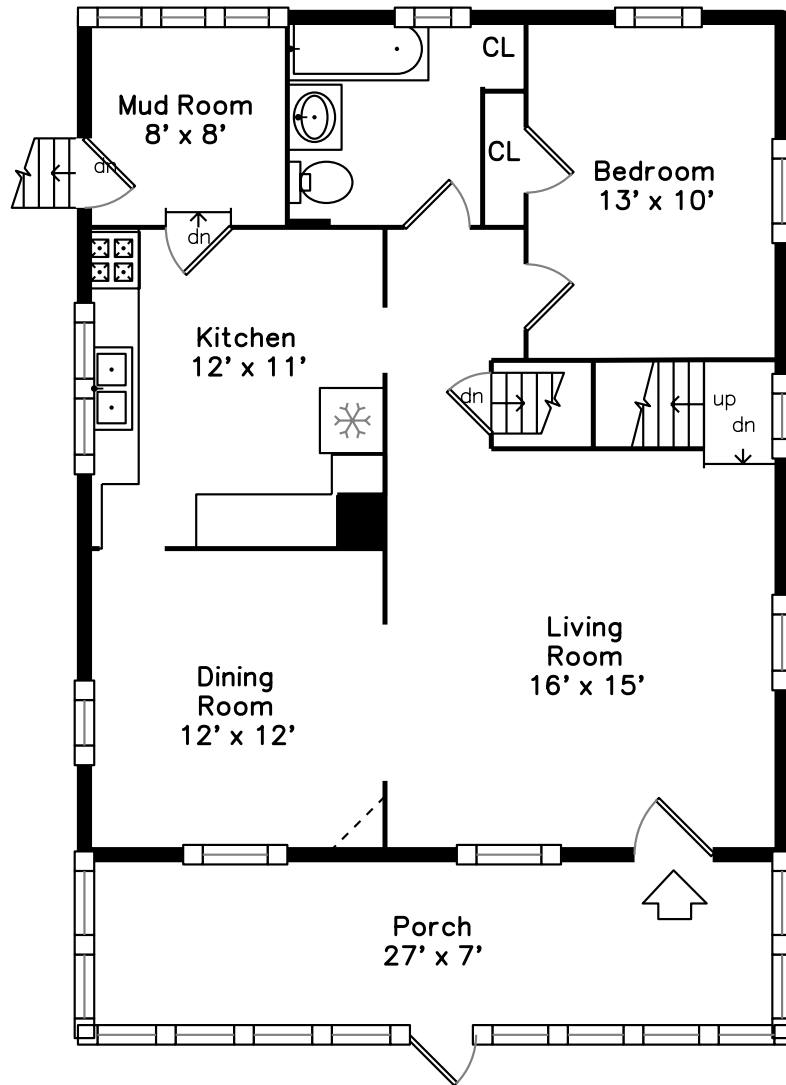

Upper

Main

**174 Prescott Street
Clinton, MA 01510**

PicturePlan by  vis-home
WORK THAT JUST A ROOMPLAN

Measurements may not be 100% accurate.
Floor plans are provided for convenience only.
Room sizes are not used to calculate area.

Outside

Outside

Living Room

Living Room

Living Room

Living Room

Living Room

Dining Room

Dining Room

Dining Room

Dining Room

Kitchen

Kitchen

Kitchen

Kitchen

Kitchen

Bedroom

Bedroom