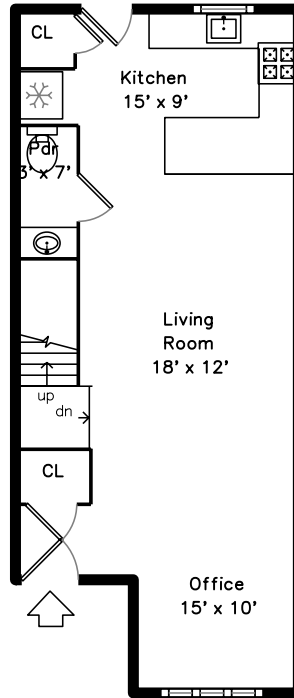

Top

Main

Upper

119 Tudor Street
Boston, MA 02127

PicturePlan by  vis-home

Measurements may not be 100% accurate.
Floor plans are provided for convenience only.
Room sizes are not used to calculate area.

Top

Upper

Main

Outside

Outside

Outside

Outside

Back

Back

Back

Parking

Parking

Parking

Living Room

Living Room

Living Room

Living Room

Bathroom

Bathroom

Outside

Outside

Outside

Outside