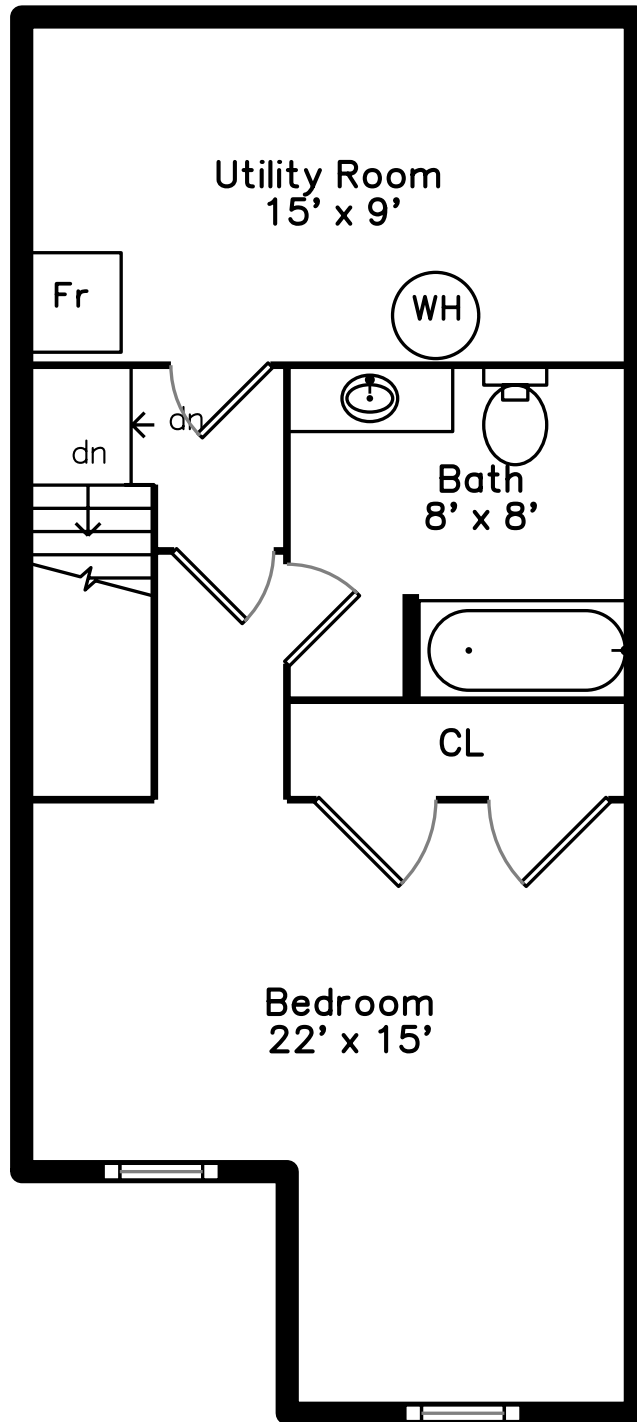

Top

Main

Upper

119 Tudor Street
Boston, MA 02127

PicturePlan by  vis-home

Measurements may not be 100% accurate.
Floor plans are provided for convenience only.
Room sizes are not used to calculate area.

Top

Upper

Main

Outside

Outside

Outside

Outside

Back

Back

Back

Parking

Parking

Parking

Living Room

Living Room

Living Room

Living Room

Bathroom

Bathroom

Outside

Outside

Outside

Outside