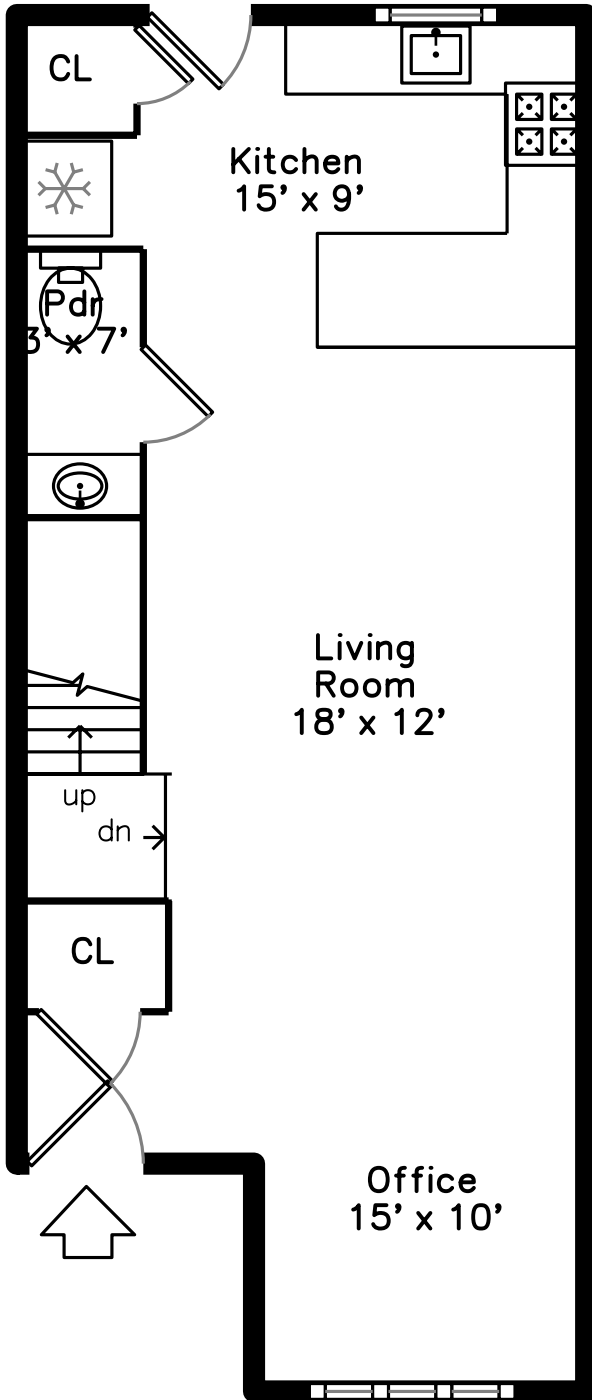

Top

Main

Upper

119 Tudor Street
Boston, MA 02127

PicturePlan by  vis-home

Measurements may not be 100% accurate.
Floor plans are provided for convenience only.
Room sizes are not used to calculate area.

Top

Upper

Main

Outside

Outside

Outside

Outside

Back

Back

Back

Parking

Parking

Parking

Living Room

Living Room

Living Room

Living Room

Bathroom

Bathroom

Outside

Outside

Outside

Outside