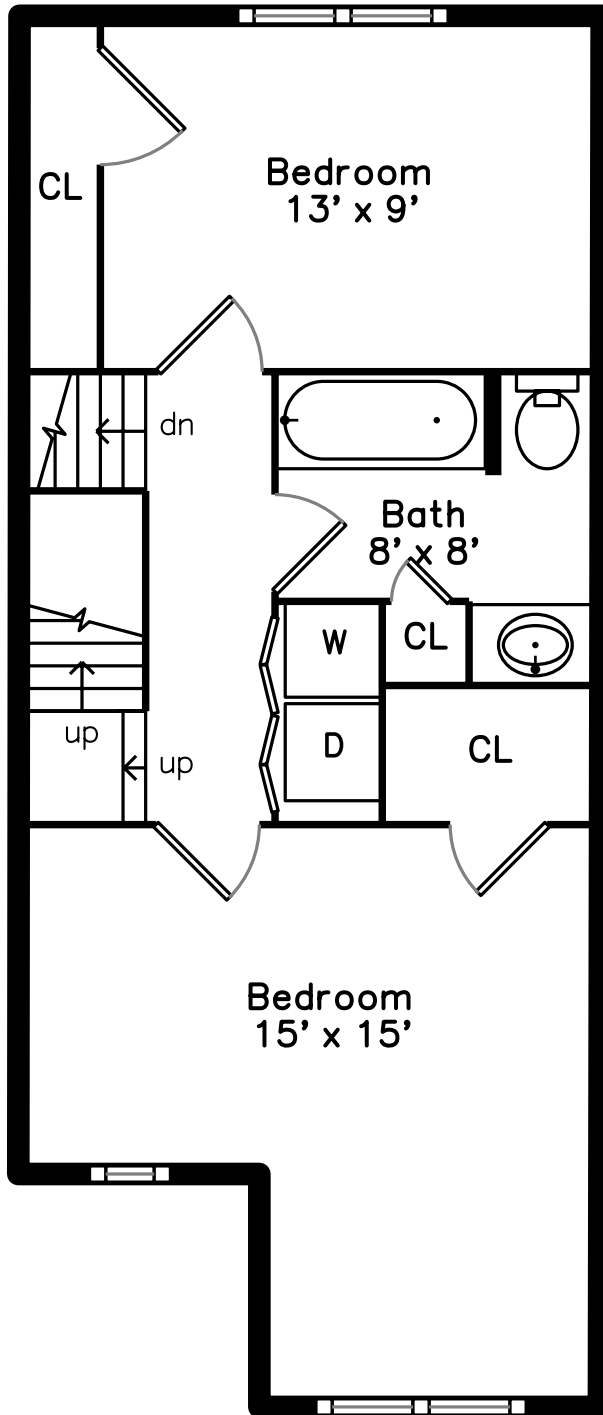

Top

Main

Upper

119 Tudor Street
Boston, MA 02127

PicturePlan by  vis-home

Measurements may not be 100% accurate.
Floor plans are provided for convenience only.
Room sizes are not used to calculate area.

Top

Upper

Main

Outside

Outside

Outside

Outside

Back

Back

Back

Parking

Parking

Parking

Living Room

Living Room

Living Room

Living Room

Bathroom

Bathroom

Outside

Outside

Outside

Outside