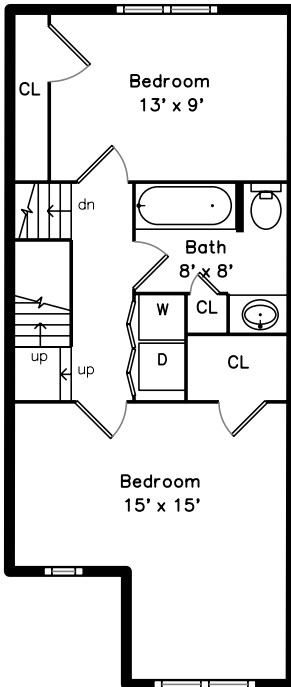

Top

Main

Upper

119 Tudor Street
Boston, MA 02127

PicturePlan by  vis-home

Measurements may not be 100% accurate.
Floor plans are provided for convenience only.
Room sizes are not used to calculate area.

Top

Upper

Main

Outside

Outside

Outside

Outside

Back

Back

Back

Parking

Parking

Parking

Living Room

Living Room

Living Room

Living Room

Bathroom

Bathroom

Outside

Outside

Outside

Outside