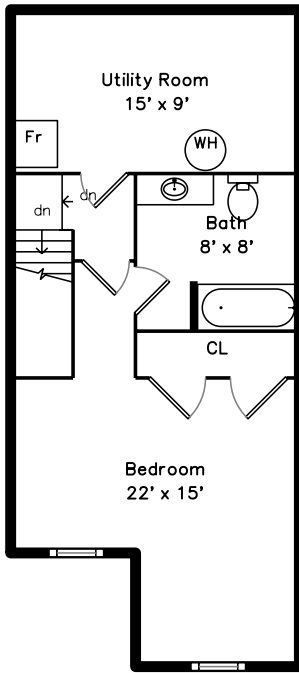

Top

Main

Upper

119 Tudor Street
Boston, MA 02127

PicturePlan by  vis-home

Measurements may not be 100% accurate.
Floor plans are provided for convenience only.
Room sizes are not used to calculate area.

Top

Upper

Main

Outside

Outside

Outside

Outside

Back

Back

Back

Parking

Parking

Parking

Living Room

Living Room

Living Room

Living Room

Bathroom

Bathroom

Outside

Outside

Outside

Outside