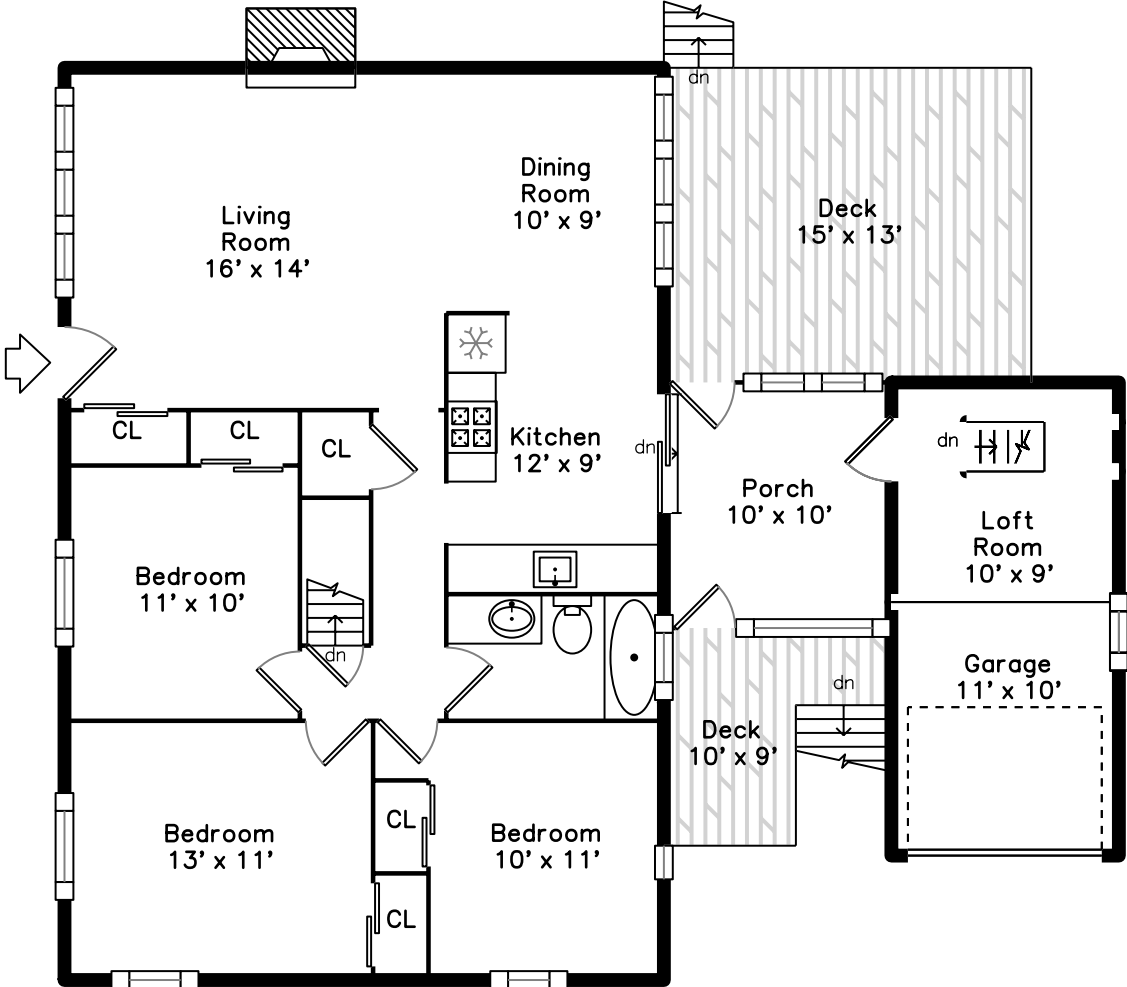

# Lower

23 Doty Street  
Waltham, MA 02452

PicturePlan by vis-home

Measurements may not be 100% accurate.  
Floor plans are provided for convenience only.  
Room sizes are not used to calculate area.

# Main

Outside

Living Room

Living Room

Living Room

Living Room

Dining Room

Dining Room

Kitchen

Kitchen

Kitchen

Kitchen

Hall

Bedroom

Bedroom

Bedroom

Bedroom