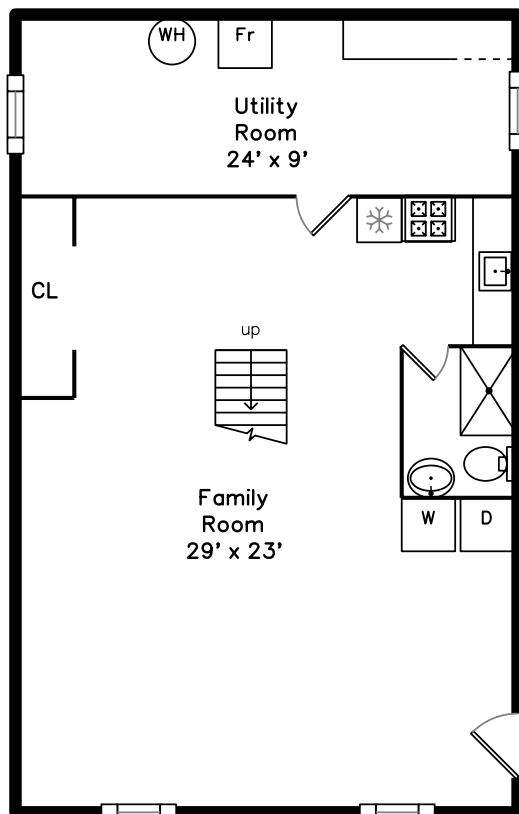

# Main

# Lower

23 Doty Street  
Waltham, MA 02452

PicturePlan by vis-home

Measurements may not be 100% accurate.  
Floor plans are provided for convenience only.  
Room sizes are not used to calculate area.

Family Room

Family Room

Family Room

Kitchen

Bathroom