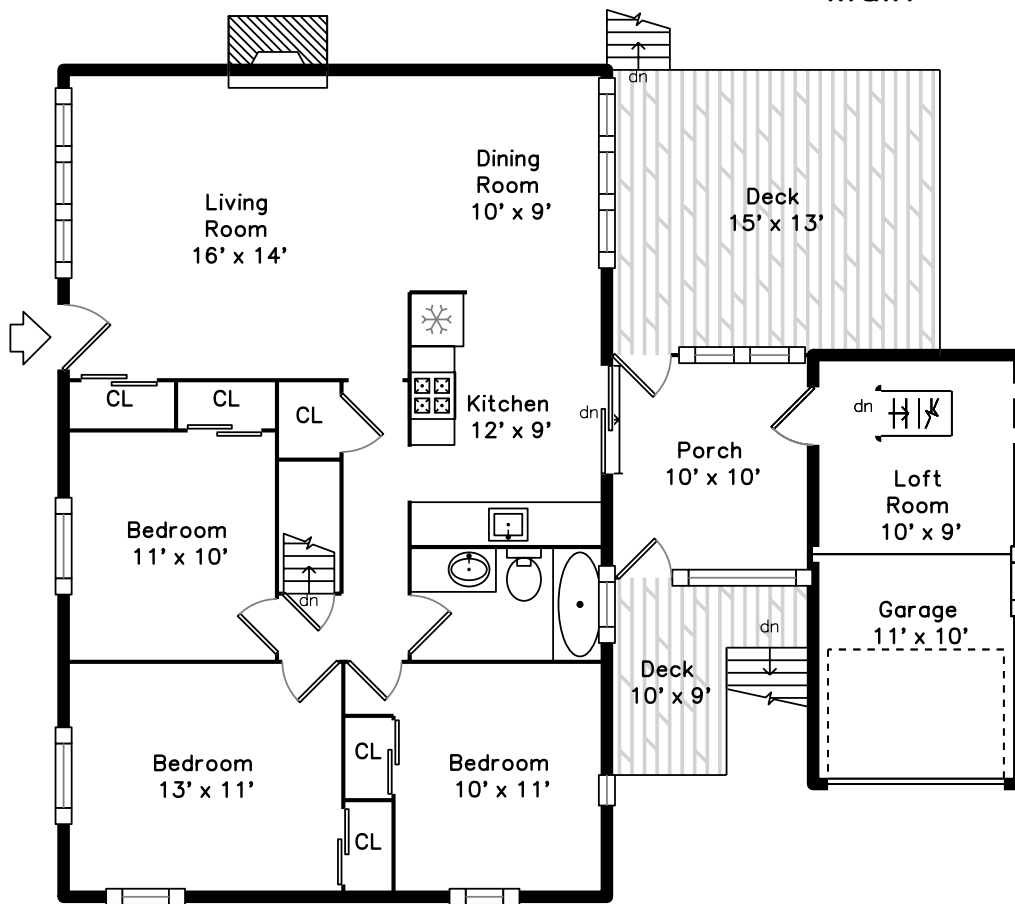

# Main

# Lower

23 Doty Street  
Waltham, MA 02452

PicturePlan by vis-home

Measurements may not be 100% accurate.  
Floor plans are provided for convenience only.  
Room sizes are not used to calculate area.

Outside

Living Room

Living Room

Living Room

Living Room

Dining Room

Dining Room

Kitchen

Kitchen

Kitchen

Kitchen

Hall

Bedroom

Bedroom

Bedroom

Bedroom