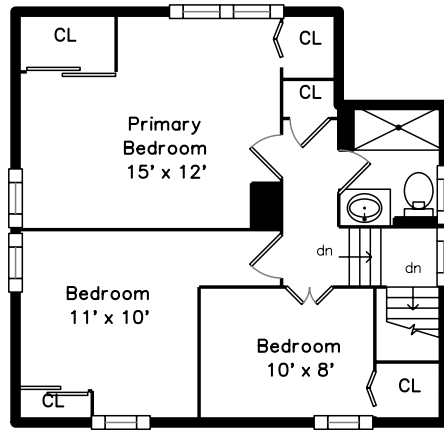

Upper

Main

**65 Edgehill Road
Braintree, MA 02169**

PicturePlan by  vis-home

Measurements may not be 100% accurate.
Floor plans are provided for convenience only.
Room sizes are not used to calculate area.

Upper

Main

Outside

Outside

Outside

Outside

Outside

Outside

Living Room

Living Room

Living Room

Dining Room

Dining Room

Dining Room

Dining Room

Kitchen

Primary Bedroom

Primary Bedroom

Bedroom

Bedroom

Bedroom

Bedroom

Bedroom

Bedroom