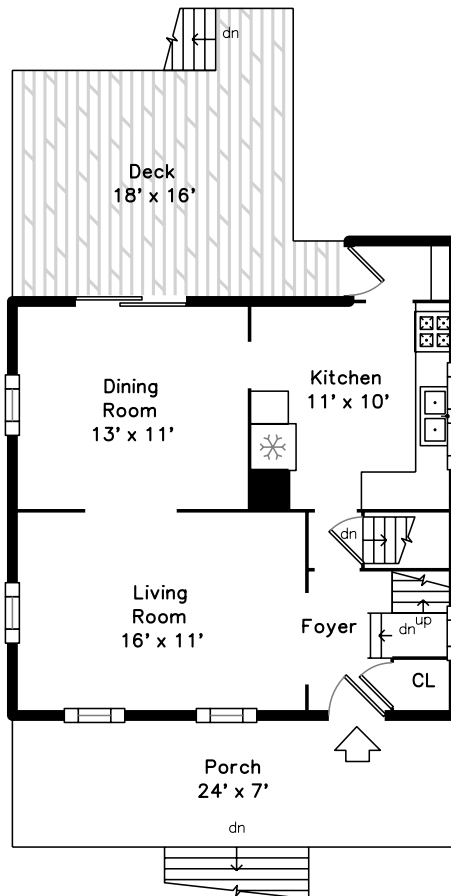

Upper

Main

**65 Edgehill Road
Braintree, MA 02169**

PicturePlan by  vis-home

Measurements may not be 100% accurate.
Floor plans are provided for convenience only.
Room sizes are not used to calculate area.

Aerial

Aerial

Foyer

Foyer

Foyer

Foyer

Living Room

Living Room

Living Room

Living Room

Living Room

Dining Room

Dining Room

Dining Room

Dining Room

Kitchen