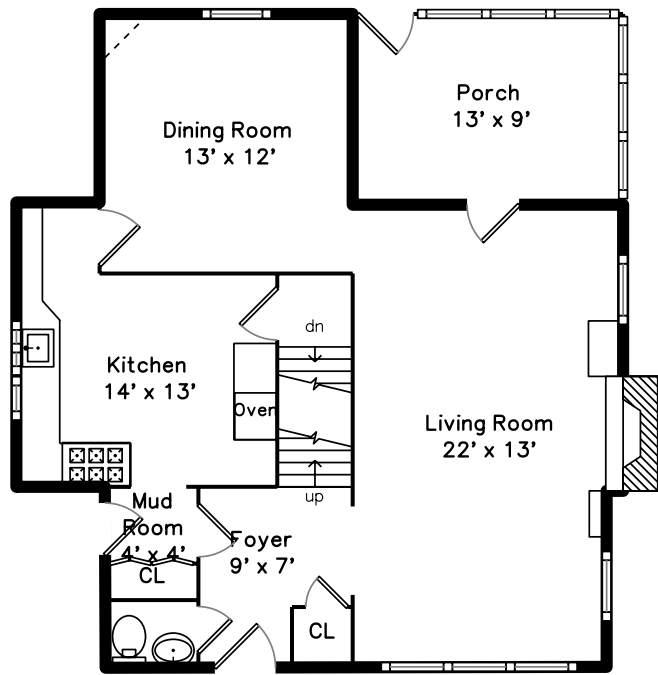

Top

Main

Upper

Lower

179 Woodcliff Road
Newton, MA 02461

PicturePlan by  vis-home

Measurements may not be 100% accurate.
Floor plans are provided for convenience only.
Room sizes are not used to calculate area.

Top

Upper

Main

Lower

Aerial View

Aerial View

Aerial View

Aerial View