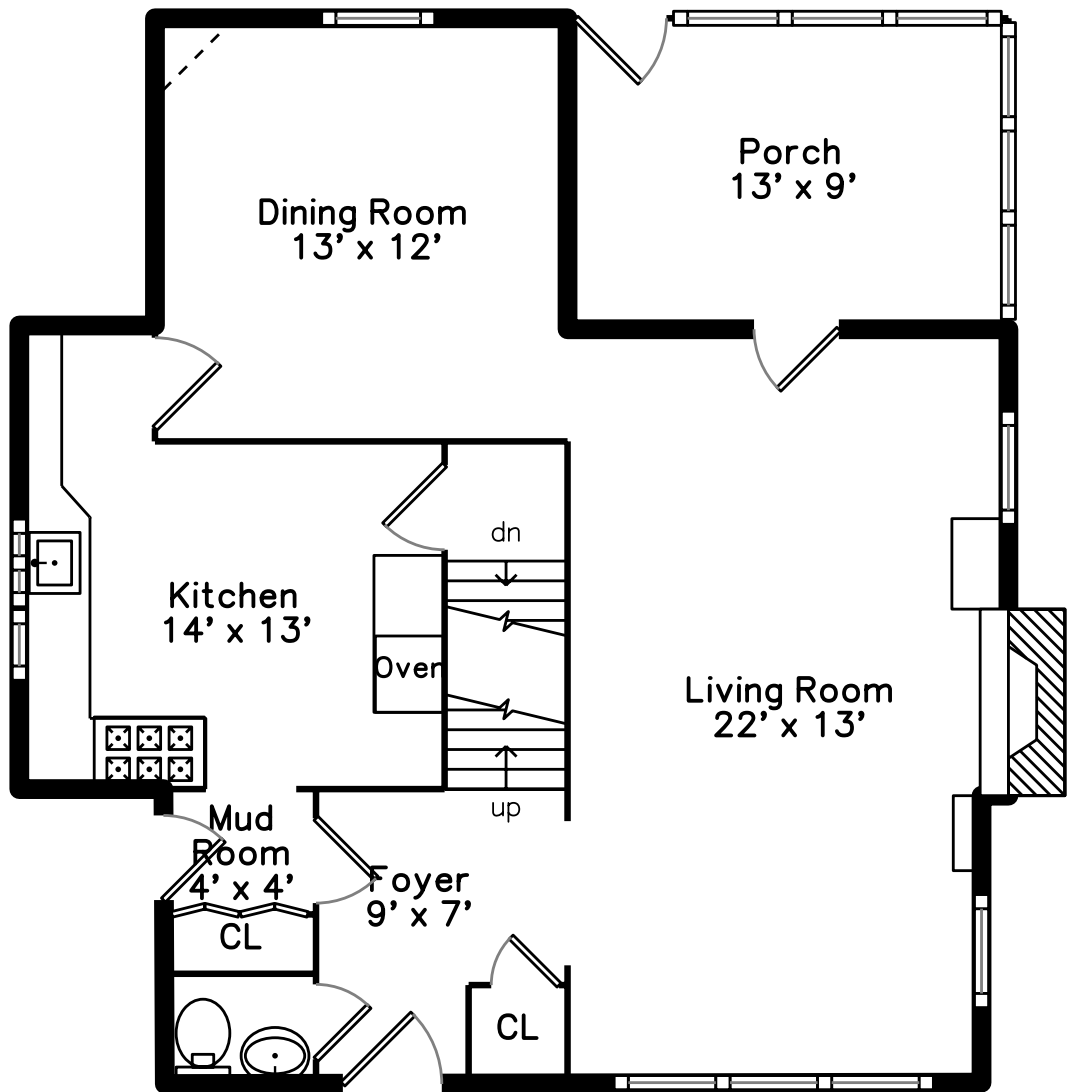

Top

Main

Upper

Lower

179 Woodcliff Road
Newton, MA 02461

PicturePlan by  vis-home

Measurements may not be 100% accurate.
Floor plans are provided for convenience only.
Room sizes are not used to calculate area.

Top

Upper

Main

Lower

Aerial View

Aerial View

Aerial View

Aerial View