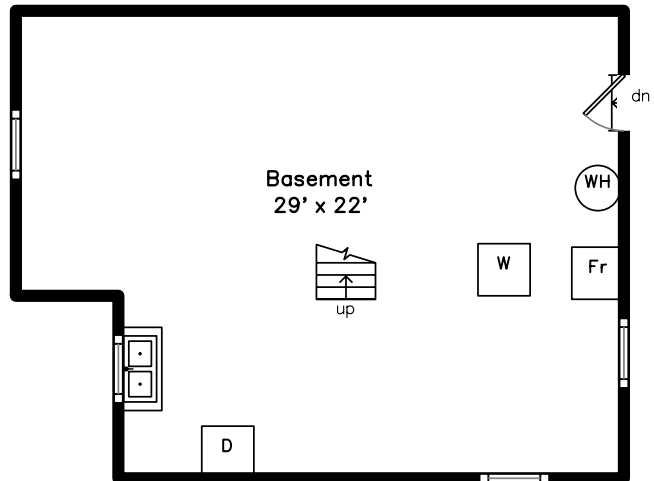

Top

Main

Upper

Lower

179 Woodcliff Road
Newton, MA 02461

PicturePlan by  vis-home

Measurements may not be 100% accurate.
Floor plans are provided for convenience only.
Room sizes are not used to calculate area.

Top

Upper

Main

Lower

Aerial View

Aerial View

Aerial View

Aerial View