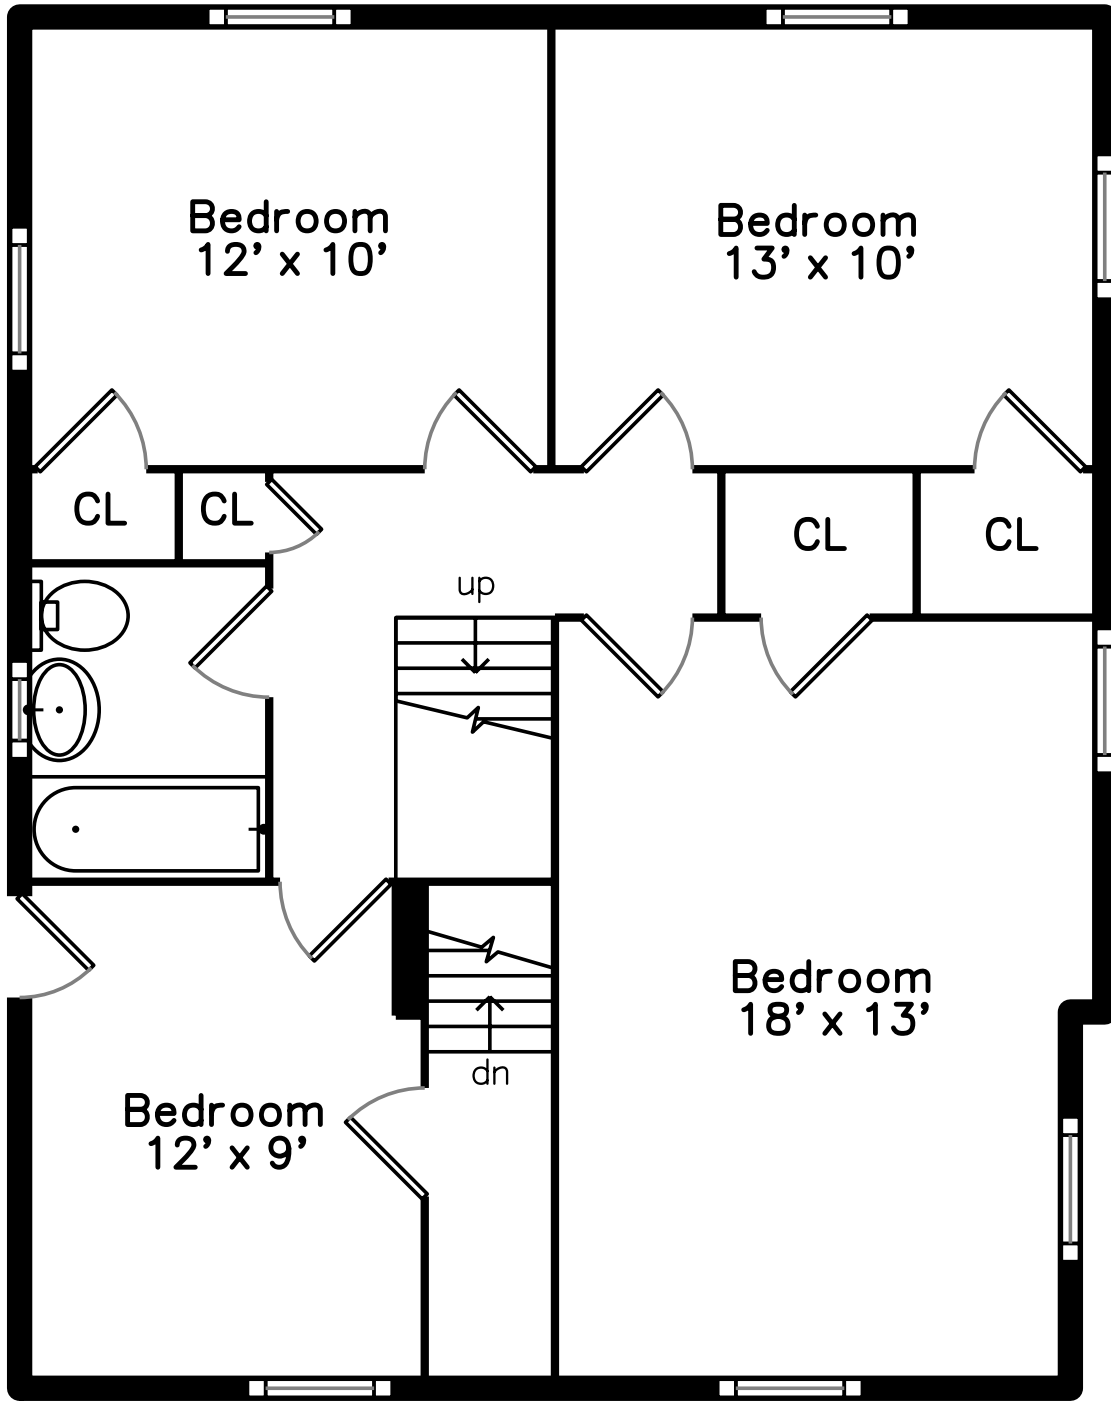

Top

Main

Upper

Lower

179 Woodcliff Road
Newton, MA 02461

PicturePlan by  vis-home

Measurements may not be 100% accurate.
Floor plans are provided for convenience only.
Room sizes are not used to calculate area.

Top

Upper

Main

Lower

Aerial View

Aerial View

Aerial View

Aerial View