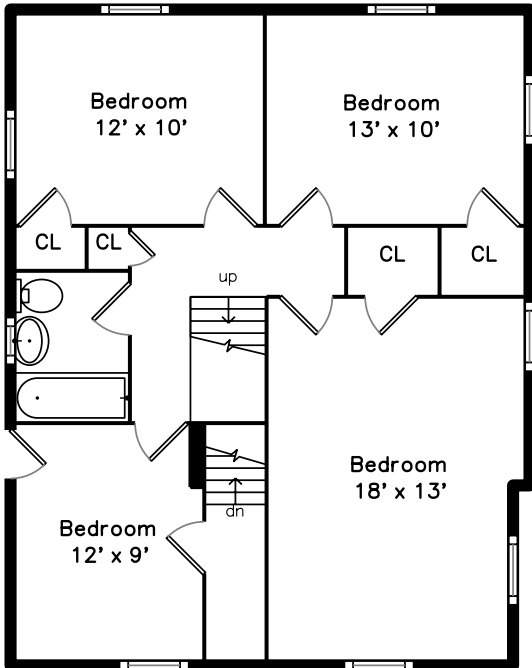

Top

Main

Upper

Lower

179 Woodcliff Road
Newton, MA 02461

PicturePlan by  vis-home

Measurements may not be 100% accurate.
Floor plans are provided for convenience only.
Room sizes are not used to calculate area.

Top

Upper

Main

Lower

Aerial View

Aerial View

Aerial View

Aerial View