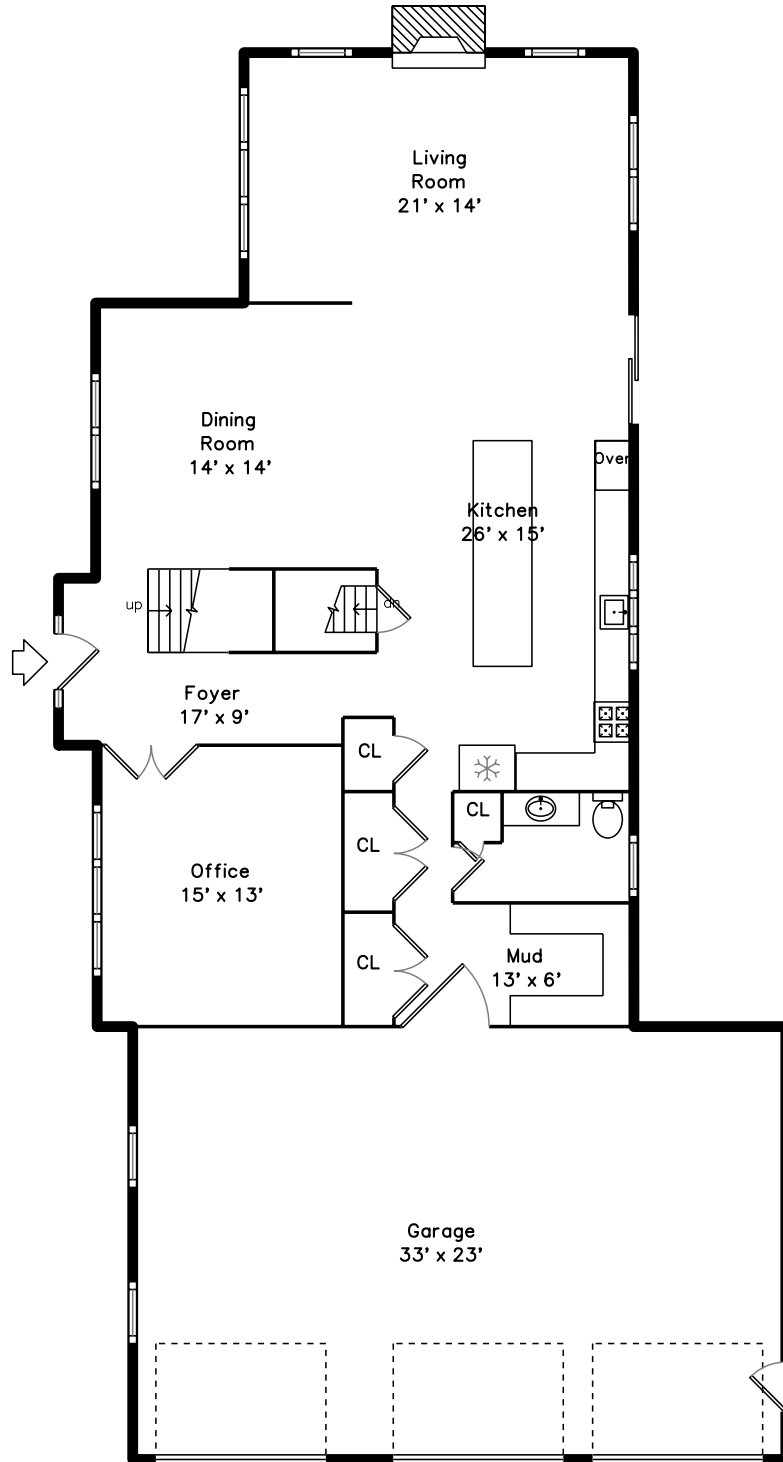

Upper

Main

**395 Central Street
Georgetown, MA 01833**

PicturePlan by  vis-home

Measurements may not be 100% accurate.
Floor plans are provided for convenience only.
Room sizes are not used to calculate area.

Upper

Main

Outside

Outside

Outside

Outside

Back

Back

Living Room

Living Room

Living Room

Living Room

Living Room

Dining Room

Dining Room

Dining Room

Office

Powder Room

Mud Room

Hall

Primary Bedroom

Primary Bedroom

Primary Bedroom

Sitting