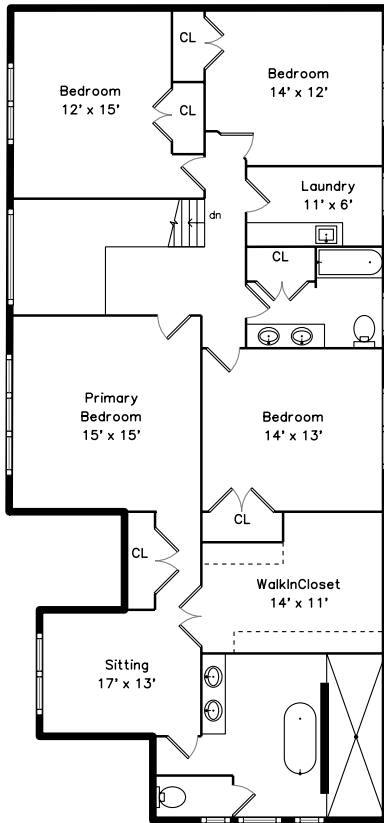

Upper

Main

**395 Central Street
Georgetown, MA 01833**

PicturePlan by  vis-home

Measurements may not be 100% accurate.
Floor plans are provided for convenience only.
Room sizes are not used to calculate area.

Upper

Main

Outside

Outside

Outside

Outside

Back

Back

Living Room

Living Room

Living Room

Living Room

Living Room

Dining Room

Dining Room

Dining Room

Office

Powder Room

Mud Room

Hall

Primary Bedroom

Primary Bedroom

Primary Bedroom

Sitting