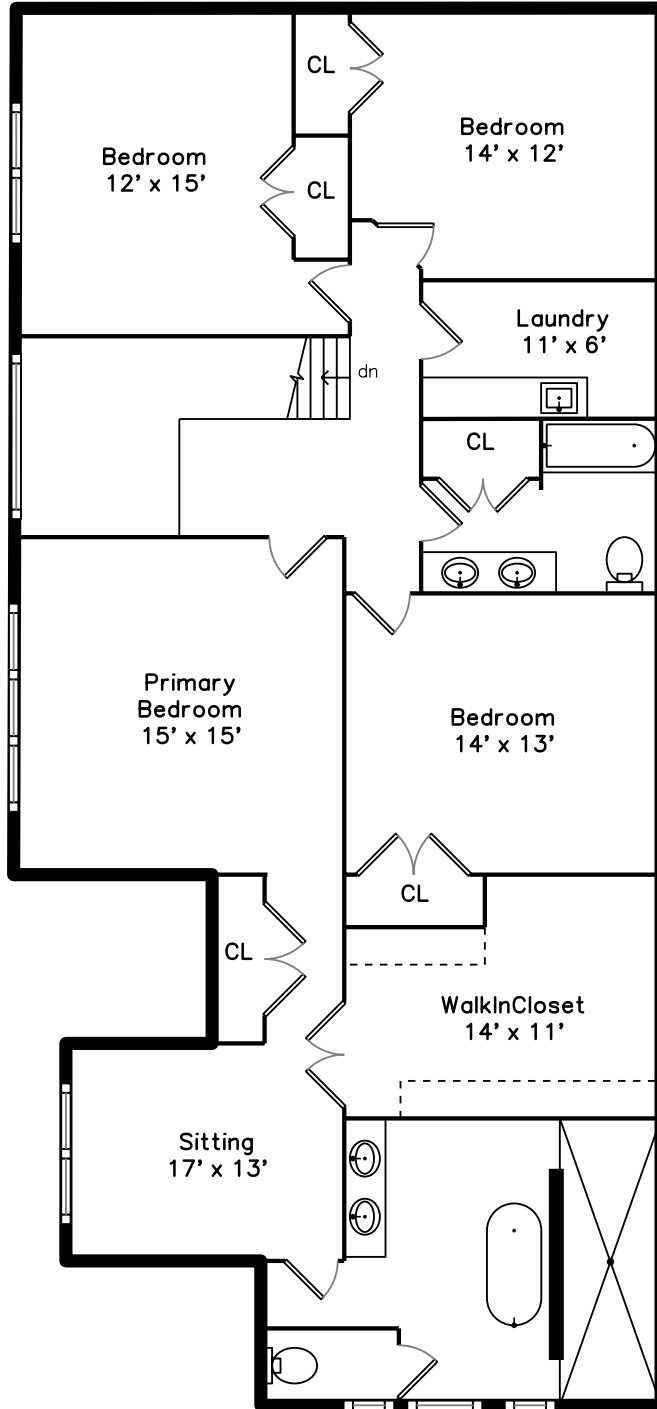

Upper

Main

**395 Central Street
Georgetown, MA 01833**

PicturePlan by  vis-home

Measurements may not be 100% accurate.
Floor plans are provided for convenience only.
Room sizes are not used to calculate area.

Upper

Main

Outside

Outside

Outside

Outside

Back

Back

Living Room

Living Room

Living Room

Living Room

Living Room

Dining Room

Dining Room

Dining Room

Office

Powder Room

Mud Room

Hall

Primary Bedroom

Primary Bedroom

Primary Bedroom

Sitting