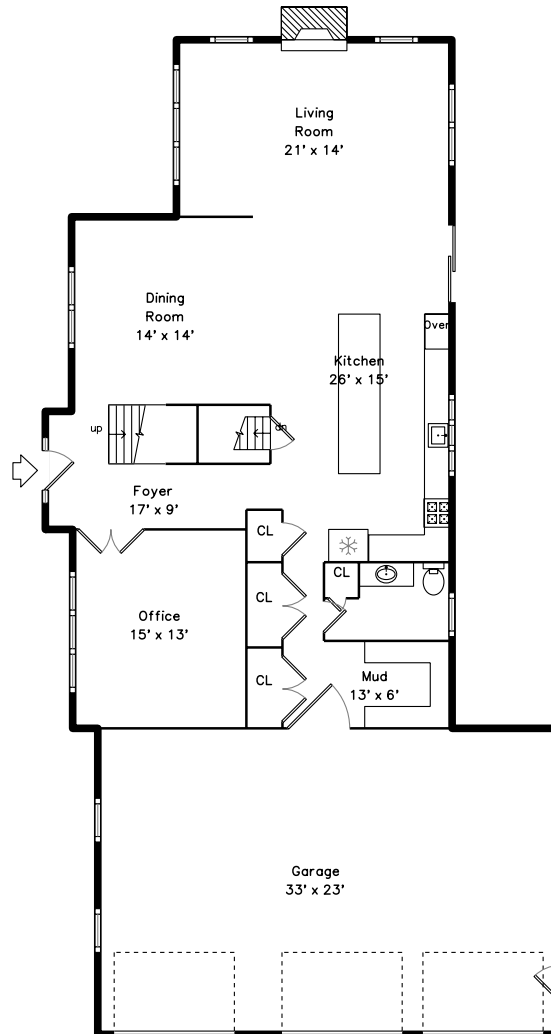

Upper

Main

**395 Central Street
Georgetown, MA 01833**

PicturePlan by  vis-home

Measurements may not be 100% accurate.
Floor plans are provided for convenience only.
Room sizes are not used to calculate area.

Upper

Main

Outside

Outside

Outside

Outside

Back

Back

Living Room

Living Room

Living Room

Living Room

Living Room

Dining Room

Dining Room

Dining Room

Office

Powder Room

Mud Room

Hall

Primary Bedroom

Primary Bedroom

Primary Bedroom

Sitting