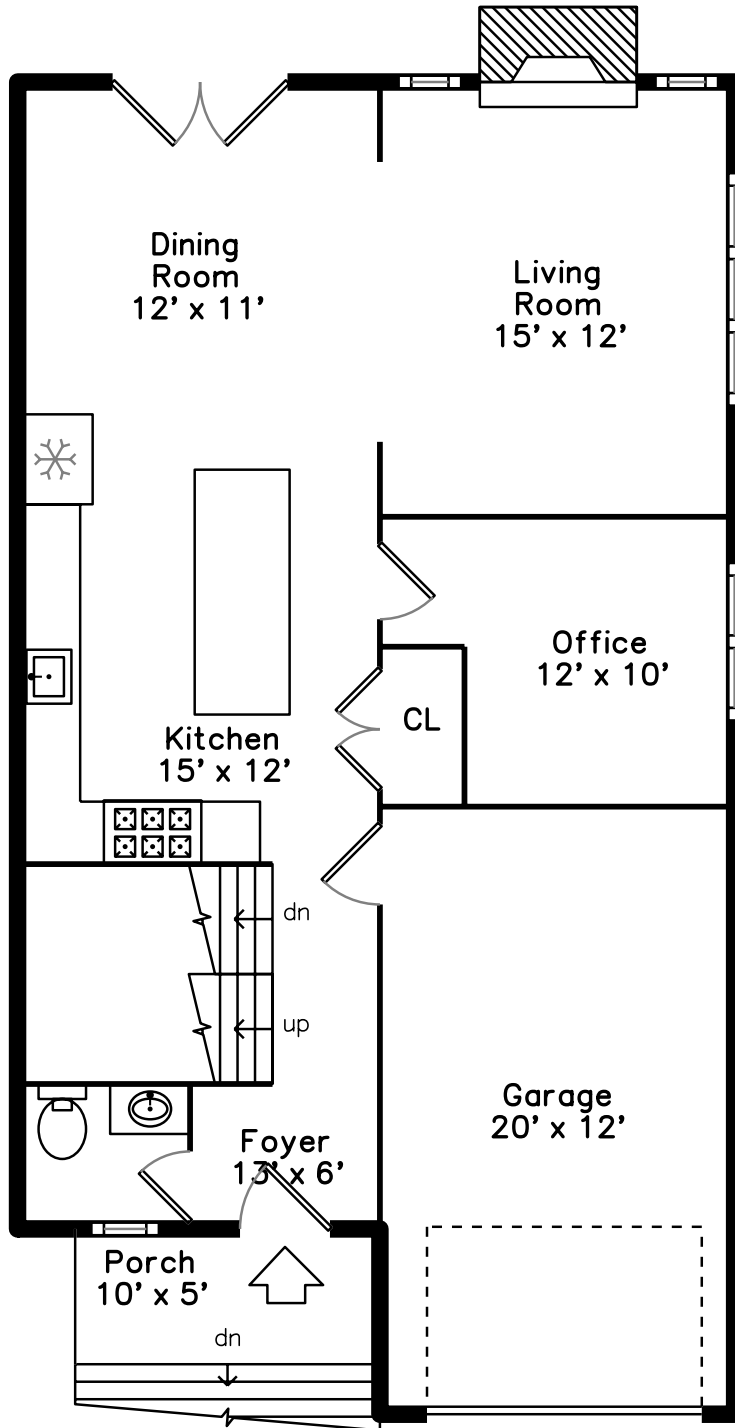

Upper

Lower

Main

34 Madison Avenue
Newton, MA 02460

PicturePlan by vis-home

Measurements may not be 100% accurate.
Floor plans are provided for convenience only.
Room sizes are not used to calculate area.

Upper

Main

Lower

Outside

Outside

Outside

Backyard

Patio

Living Room

Living Room

Dining Room

Dining Room

Dining Room

Kitchen

Kitchen

Kitchen

Kitchen

Primary Bathroom

Primary Bathroom

Primary Bathroom

Primary Bathroom

Walk-In Closet

Family Room

Family Room

Family Room