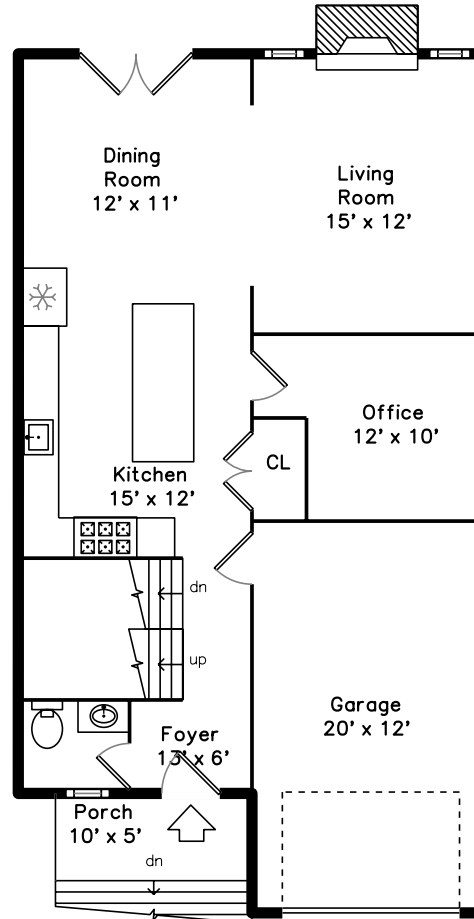

Upper

Lower

Main

34 Madison Avenue
Newton, MA 02460

PicturePlan by vis-home

Measurements may not be 100% accurate.
Floor plans are provided for convenience only.
Room sizes are not used to calculate area.

Upper

Main

Lower

Outside

Outside

Outside

Backyard

Patio

Living Room

Living Room

Dining Room

Dining Room

Dining Room

Kitchen

Kitchen

Kitchen

Kitchen

5th Bedroom

5th Bedroom

4th Bathroom