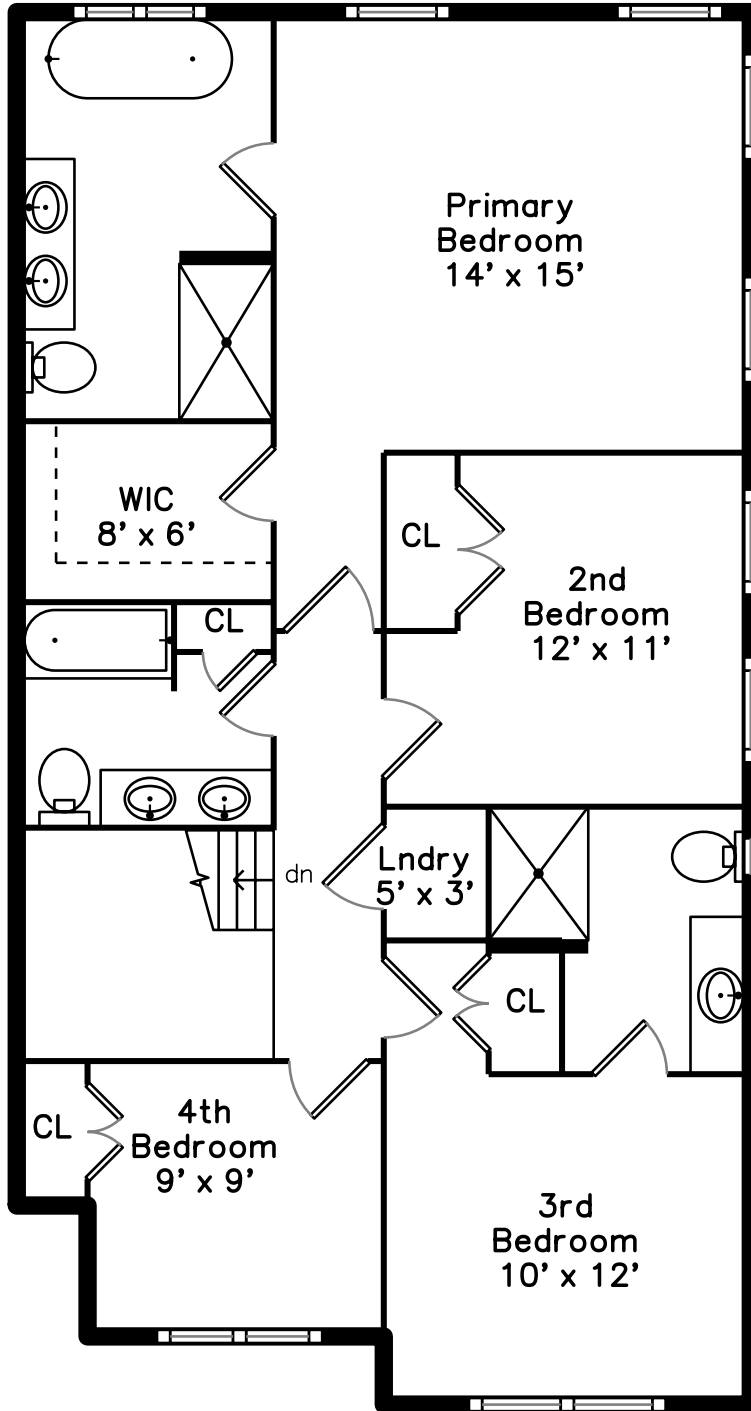

Upper

Lower

Main

34 Madison Avenue
Newton, MA 02460

PicturePlan by vis-home

Measurements may not be 100% accurate.
Floor plans are provided for convenience only.
Room sizes are not used to calculate area.

Upper

Main

Lower

Outside

Outside

Outside

Backyard

Patio

Living Room

Living Room

Dining Room

Dining Room

Dining Room

Kitchen

Kitchen

Kitchen

Kitchen

2nd Bedroom

Primary Bedroom

Primary Bedroom

3rd Bathroom

3rd Bathroom

2nd Bathroom

2nd Bathroom

2nd Bathroom