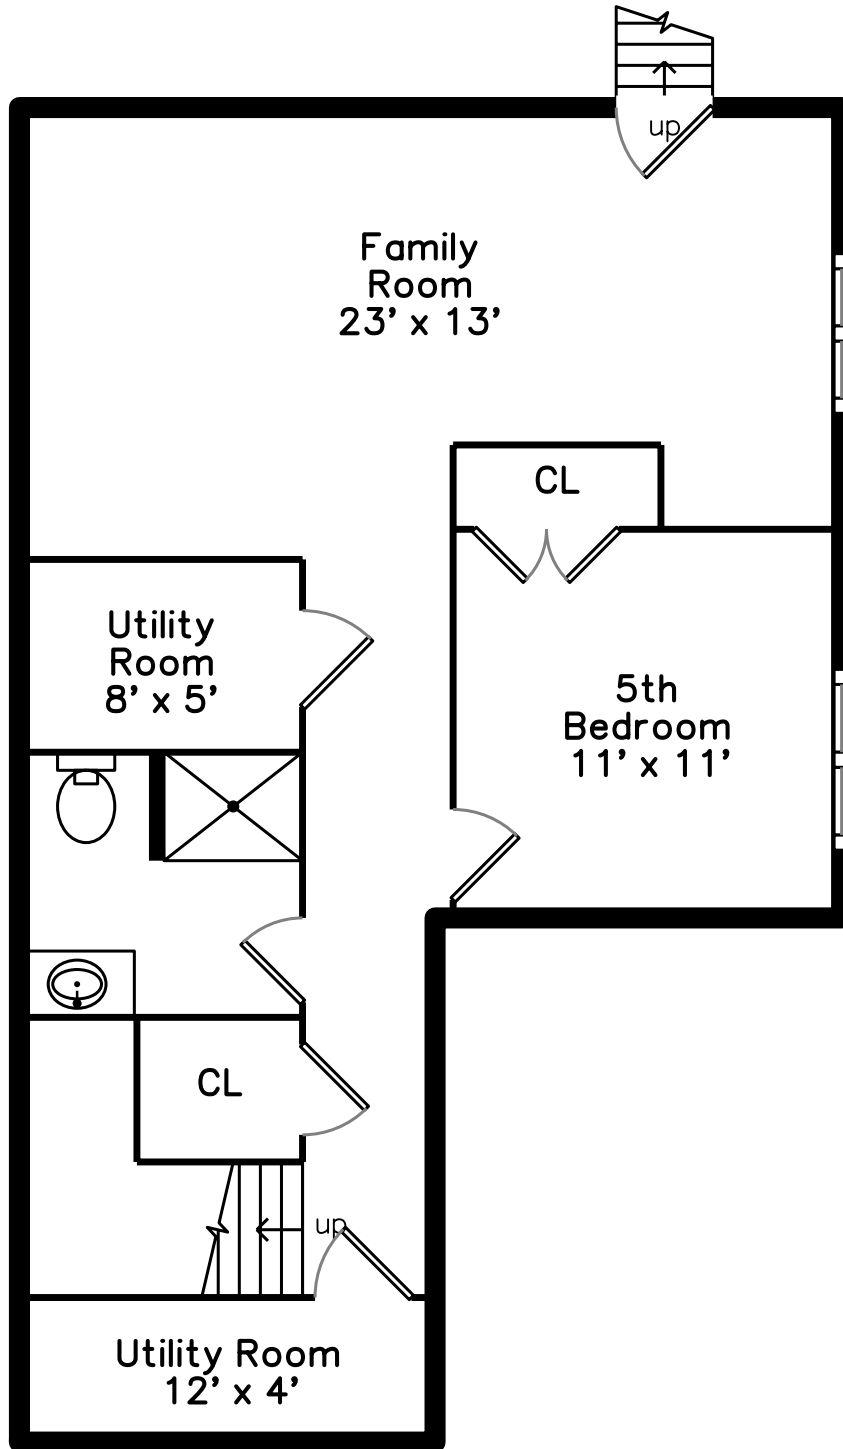

Upper

Lower

Main

34 Madison Avenue
Newton, MA 02460

PicturePlan by vis-home

Measurements may not be 100% accurate.
Floor plans are provided for convenience only.
Room sizes are not used to calculate area.

Upper

Main

Lower

Outside

Outside

Outside

Backyard

Patio

Living Room

Living Room

Dining Room

Dining Room

Dining Room

Kitchen

Kitchen

Kitchen

Kitchen

Primary Bathroom

Primary Bathroom

Primary Bathroom

Primary Bathroom

Walk-In Closet

Family Room

Family Room

Family Room