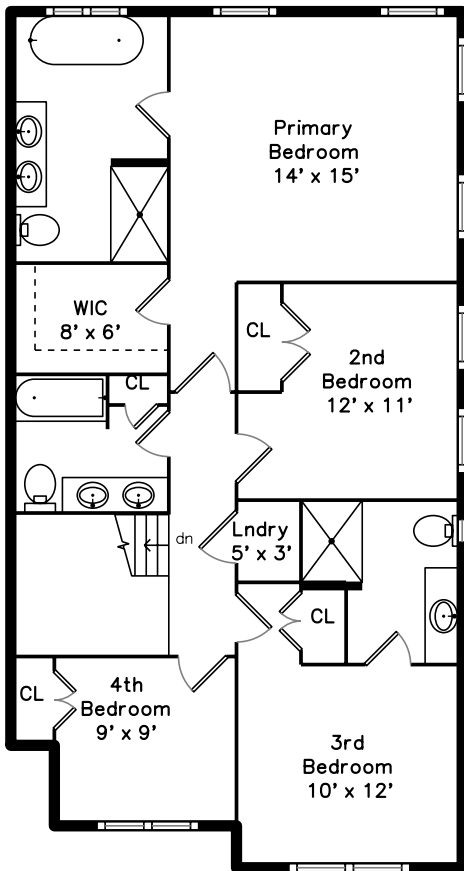

Upper

Lower

Main

34 Madison Avenue
Newton, MA 02460

PicturePlan by vis-home

Measurements may not be 100% accurate.
Floor plans are provided for convenience only.
Room sizes are not used to calculate area.

Upper

Living Room

Dining Room

Dining Room

Dining Room

Kitchen

Kitchen

Kitchen

Kitchen

2nd Bedroom

Primary Bedroom

Primary Bedroom

3rd Bathroom

3rd Bathroom

2nd Bathroom

2nd Bathroom

2nd Bathroom

5th Bedroom

5th Bedroom

4th Bathroom