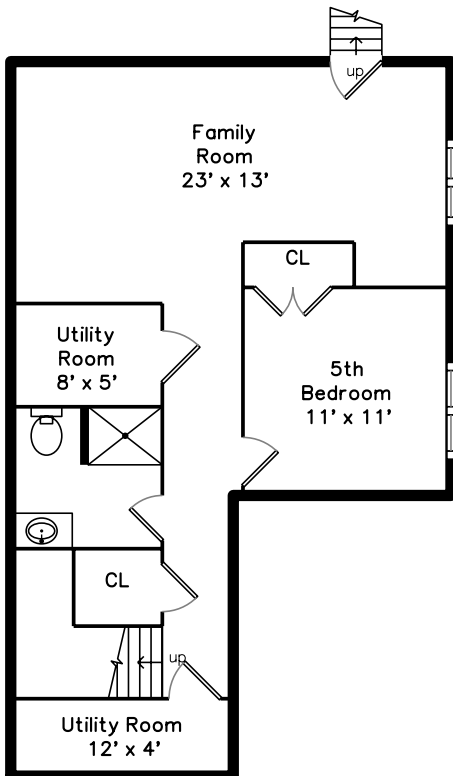

Upper

Lower

Main

34 Madison Avenue
Newton, MA 02460

PicturePlan by vis-home

Measurements may not be 100% accurate.
Floor plans are provided for convenience only.
Room sizes are not used to calculate area.

Upper

Main

Lower

Outside

Outside

Outside

Backyard

Patio

Living Room

Living Room

Dining Room

Dining Room

Dining Room

Kitchen

Kitchen

Kitchen

Kitchen

5th Bedroom

5th Bedroom

4th Bathroom