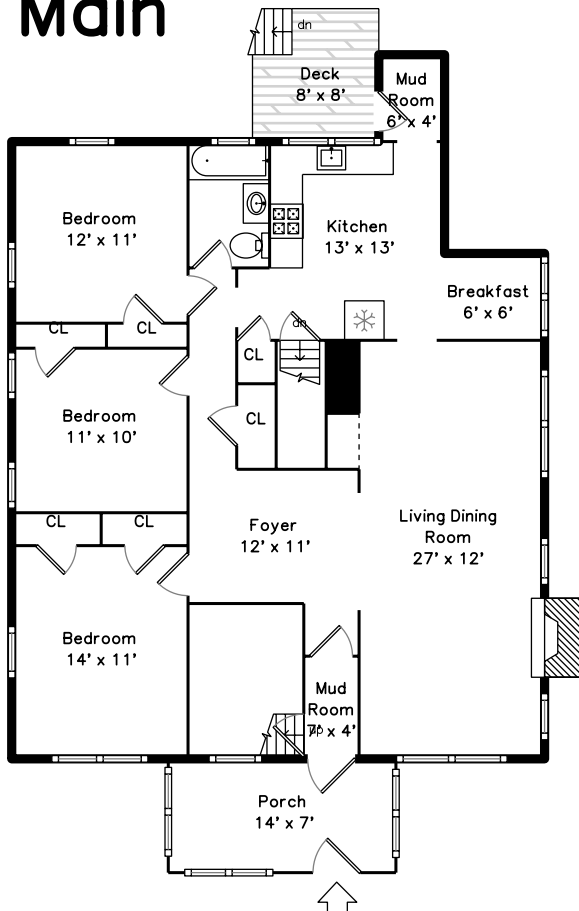

Upper

Main

22-24 Lyman Terrace
Waltham, MA 02452

PicturePlan by  vis-home

Measurements may not be 100% accurate.
Floor plans are provided for convenience only.
Room sizes are not used to calculate area.

Upper

Main

Outside

Outside

Outside

Outside

Living Dining

Living Dining Room

Living Dining Room

Living Dining Room

Living Dining Room

Kitchen

Kitchen

Kitchen

Kitchen

Breakfast

Bedroom

Bedroom

Bedroom

Bathroom

Foyer

Porch

Foyer

Foyer

Living Room