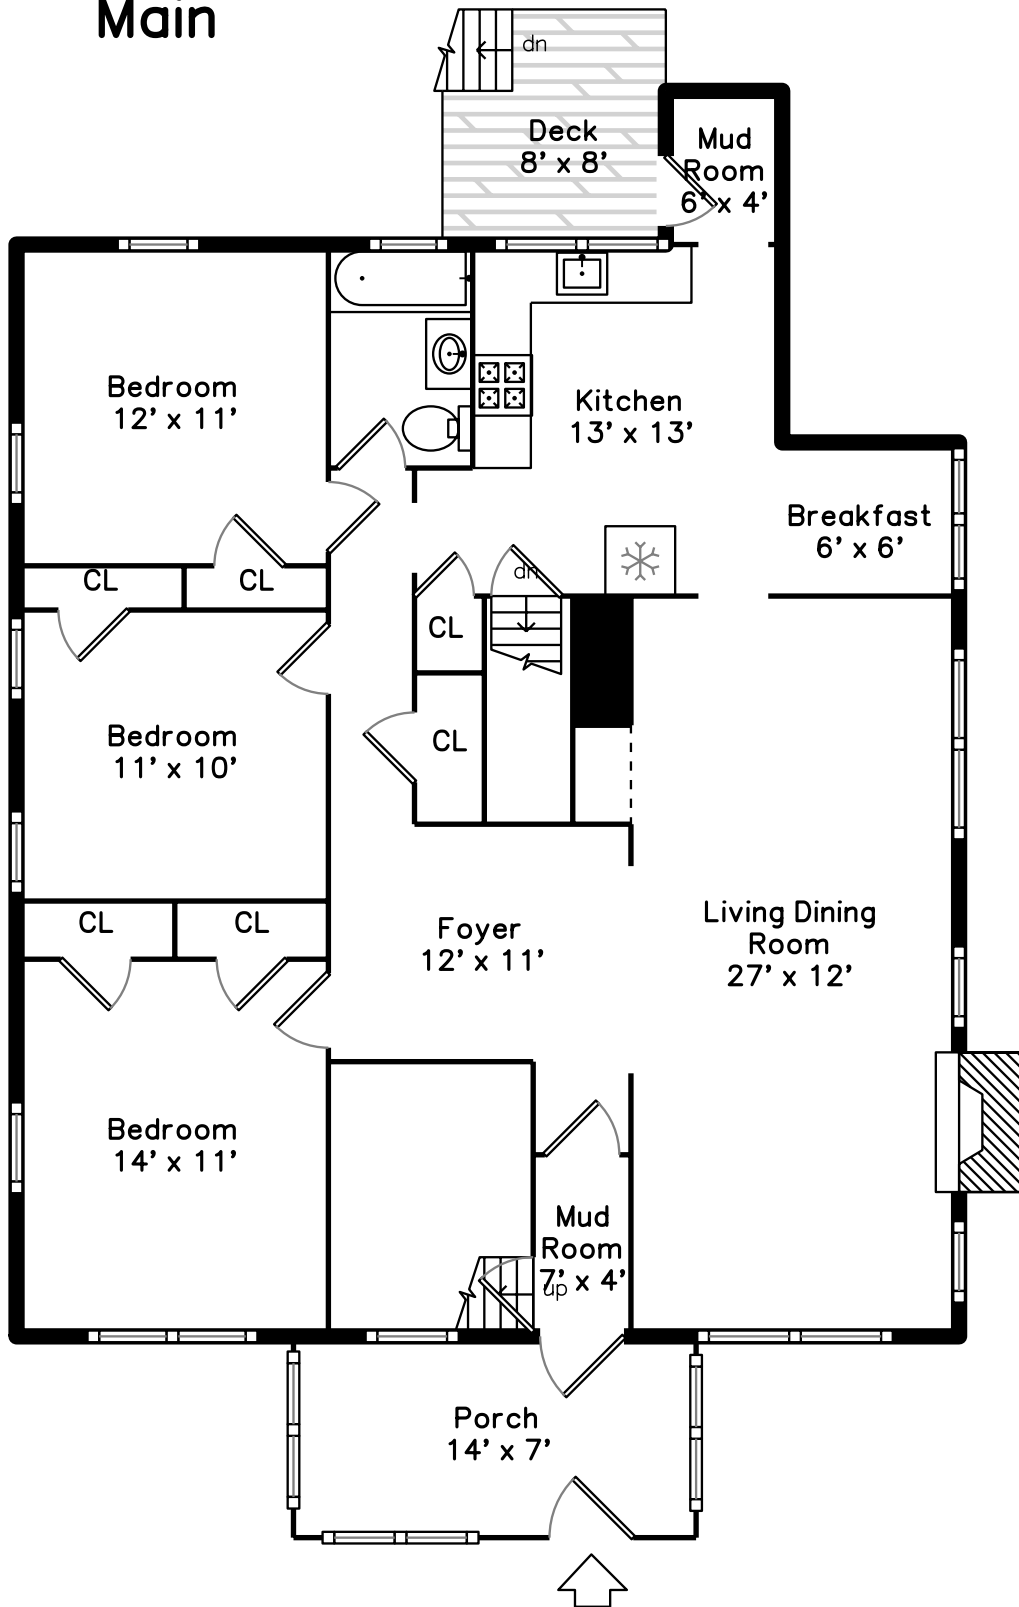

Upper

Main

22-24 Lyman Terrace
Waltham, MA 02452

PicturePlan by  vis-home

Measurements may not be 100% accurate.
Floor plans are provided for convenience only.
Room sizes are not used to calculate area.

Upper

Main

Outside

Outside

Outside

Outside

Living Dining

Living Dining Room

Living Dining Room

Living Dining Room

Living Dining Room

Kitchen

Kitchen

Kitchen

Kitchen

Breakfast

Bedroom

Living Room

Living Room

Living Room

Dining Room

Dining Room

Kitchen

Kitchen

Kitchen