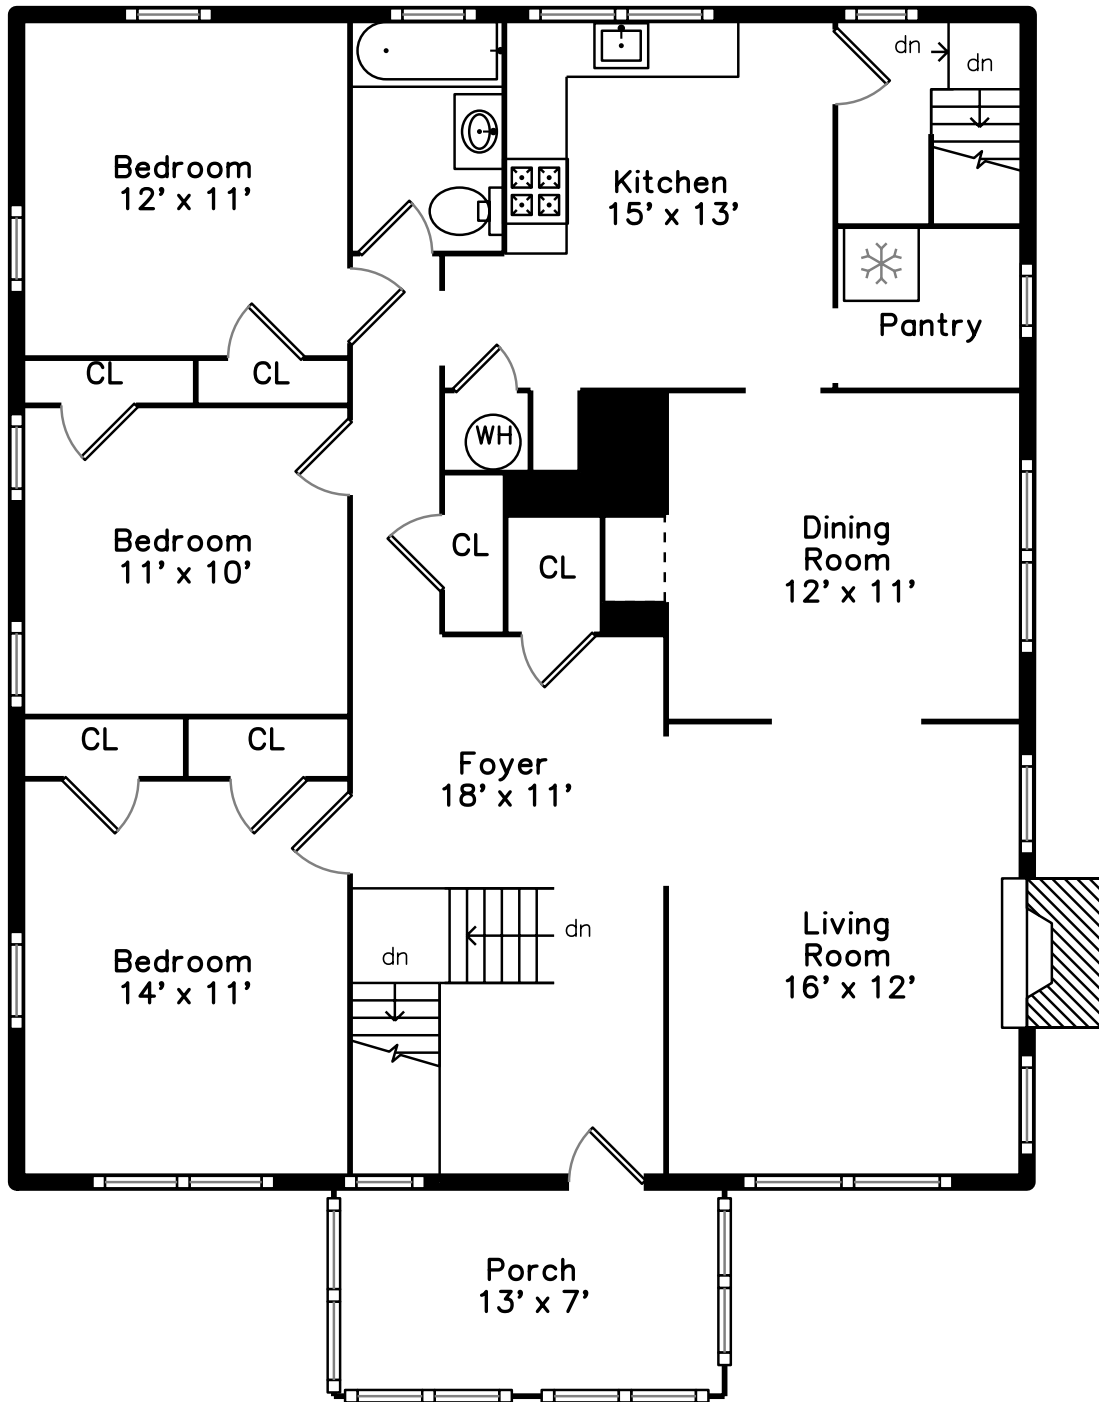

Upper

Main

22-24 Lyman Terrace
Waltham, MA 02452

PicturePlan by  vis-home

Measurements may not be 100% accurate.
Floor plans are provided for convenience only.
Room sizes are not used to calculate area.

Upper

Main

Outside

Outside

Outside

Outside

Living Dining

Living Dining Room

Living Dining Room

Living Dining Room

Living Dining Room

Kitchen

Kitchen

Kitchen

Kitchen

Breakfast

Bedroom

Living Room

Living Room

Living Room

Dining Room

Dining Room

Kitchen

Kitchen

Kitchen