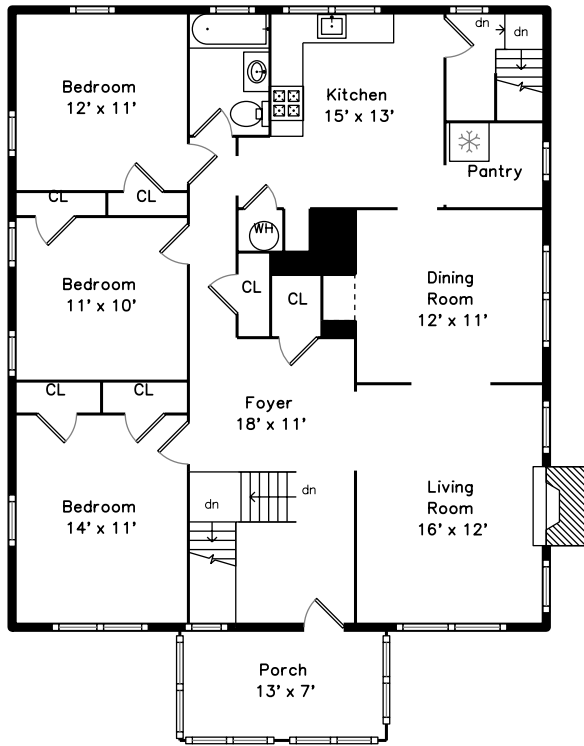

Upper

Main

22-24 Lyman Terrace
Waltham, MA 02452

PicturePlan by  vis-home

Measurements may not be 100% accurate.
Floor plans are provided for convenience only.
Room sizes are not used to calculate area.

Upper

Main

Outside

Outside

Outside

Outside

Living Dining

Living Dining Room

Living Dining Room

Living Dining Room

Living Dining Room

Kitchen

Kitchen

Kitchen

Kitchen

Breakfast

Bedroom

Living Room

Living Room

Living Room

Dining Room

Dining Room

Kitchen

Kitchen

Kitchen