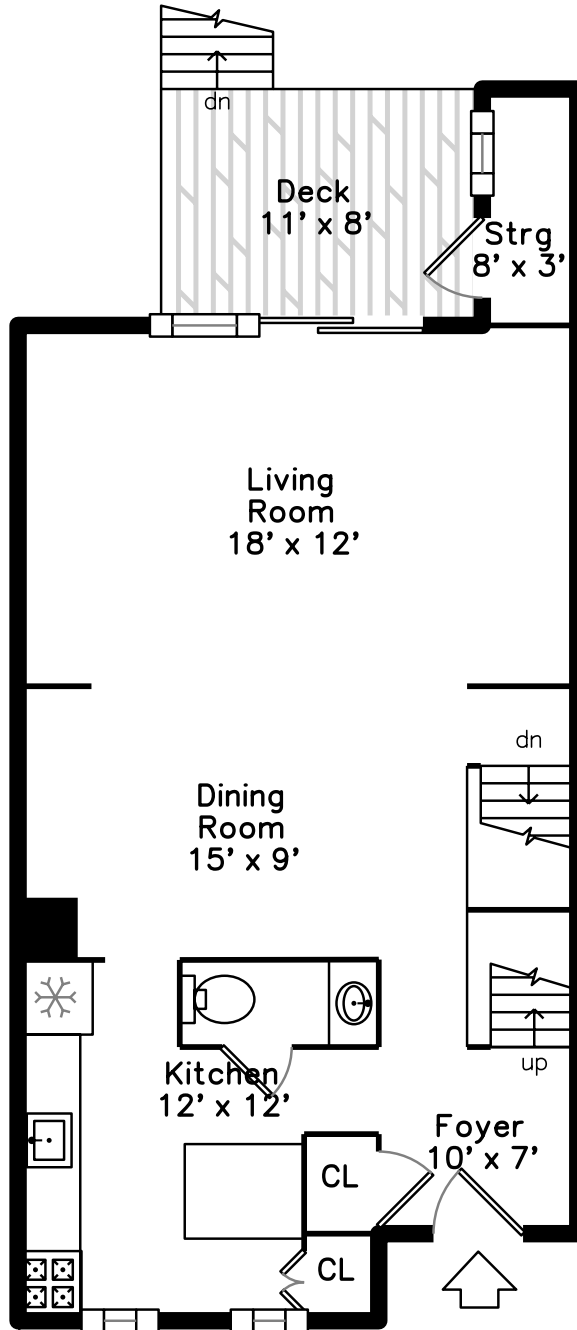

# Lower

## 17 Grove Square Randolph, MA 02368

PicturePlan by  vis-home

Measurements may not be 100% accurate.  
Floor plans are provided for convenience only.  
Room sizes are not used to calculate area.

# Lower

Outside

Outside

Living Room

Living Room

Living Room

Dining Room

Dining Room