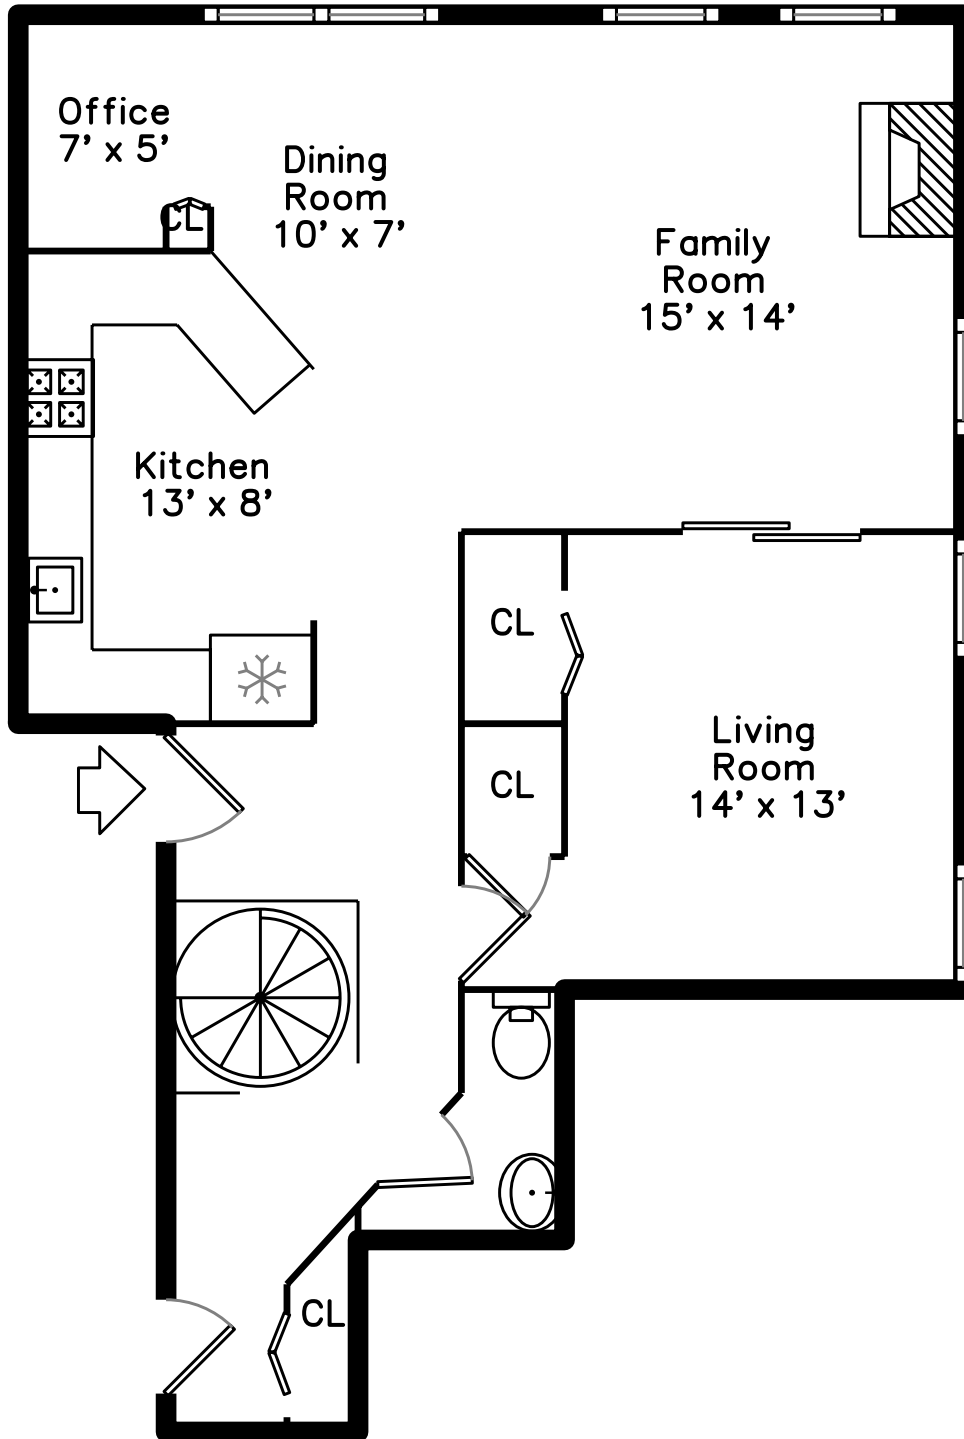

Upper

Main

Lower

118 Trowbridge Street 6
Cambridge, MA 02138

PicturePlan by  vis-home
MORE THAN JUST A FLOORPLAN

Measurements may not be 100% accurate.
Floor plans are provided for convenience only.
Room sizes are not used to calculate area.

Upper

Main

Lower

Building

Building

Stairs

Living Room

Living Room

Dining Room

Dining Room

Dining Room

Kitchen

Kitchen

Kitchen

Family Room

Family Room

Family Room

Powder Room

Office

Office

Deck

Deck

Deck View

Deck View