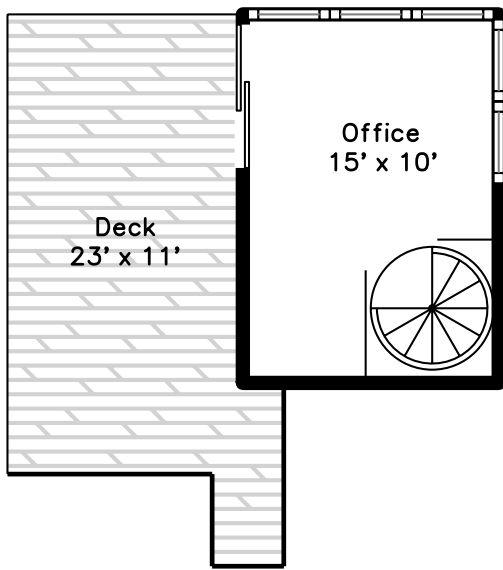

Upper

Main

Lower

118 Trowbridge Street 6
Cambridge, MA 02138

PicturePlan by  vis-home
MORE THAN JUST A FLOORPLAN

Measurements may not be 100% accurate.
Floor plans are provided for convenience only.
Room sizes are not used to calculate area.

Upper

Main

Lower

Building

Building

Stairs

Living Room

Living Room

Dining Room

Dining Room

Dining Room

Kitchen

Kitchen

Kitchen

Family Room

Family Room