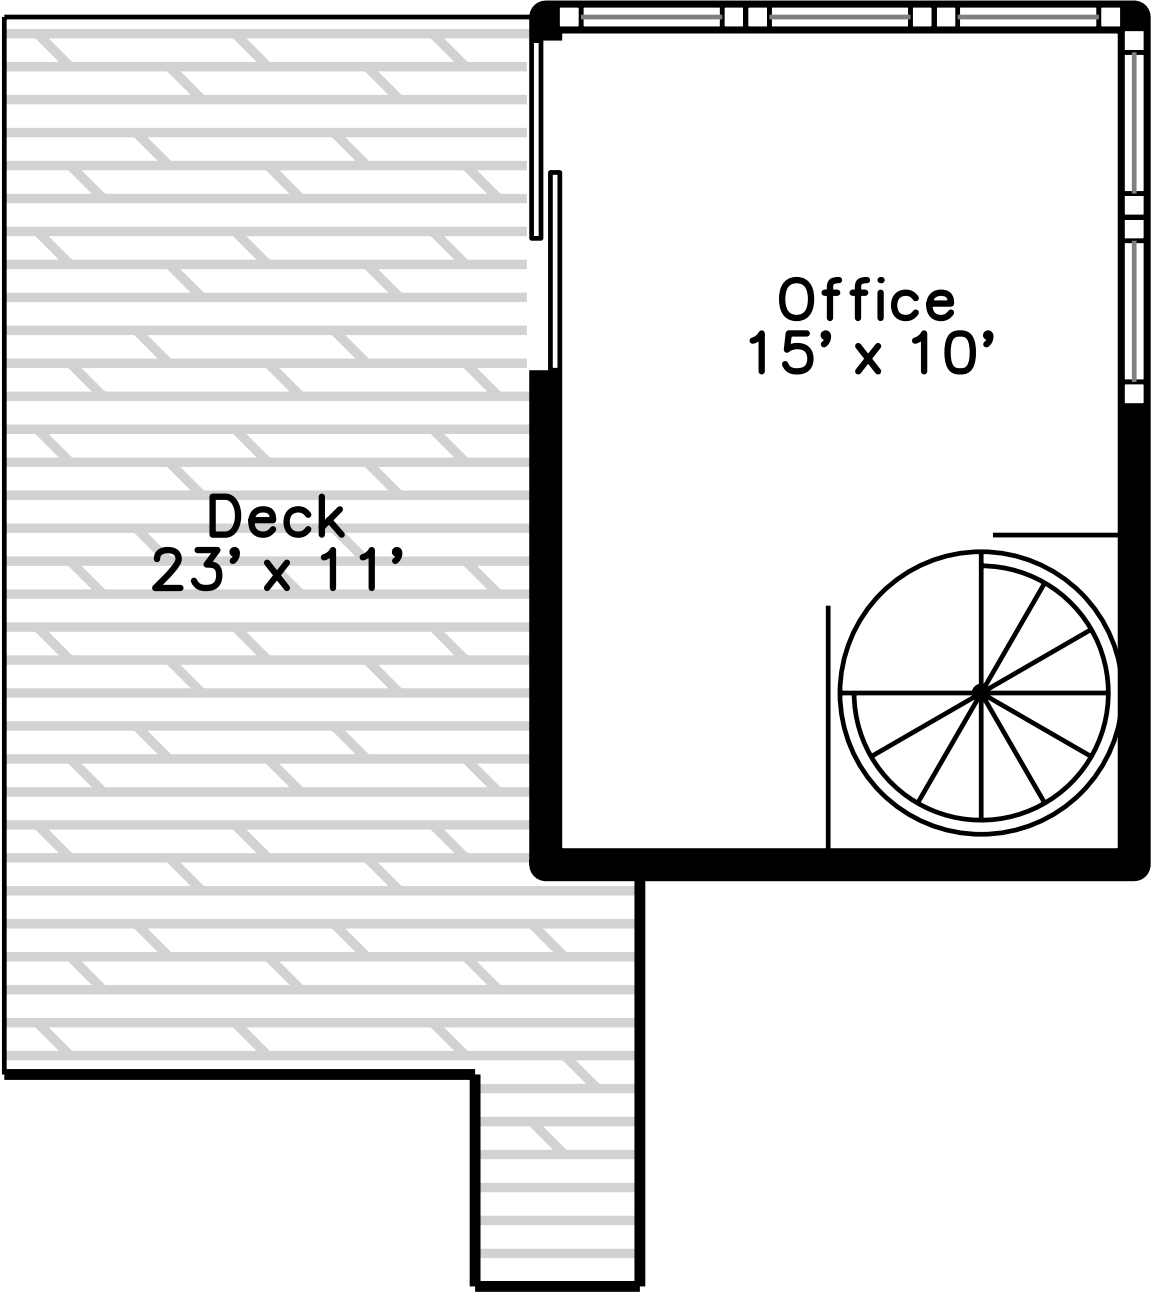

Upper

Main

Lower

118 Trowbridge Street 6
Cambridge, MA 02138

PicturePlan by  vis-home
MORE THAN JUST A FLOORPLAN

Measurements may not be 100% accurate.
Floor plans are provided for convenience only.
Room sizes are not used to calculate area.

Upper

Main

Lower

Building

Building

Stairs

Living Room

Living Room

Dining Room

Dining Room

Dining Room

Kitchen

Kitchen

Kitchen

Family Room

Family Room

Family Room

Powder Room

Office

Office

Deck

Deck

Deck View

Deck View