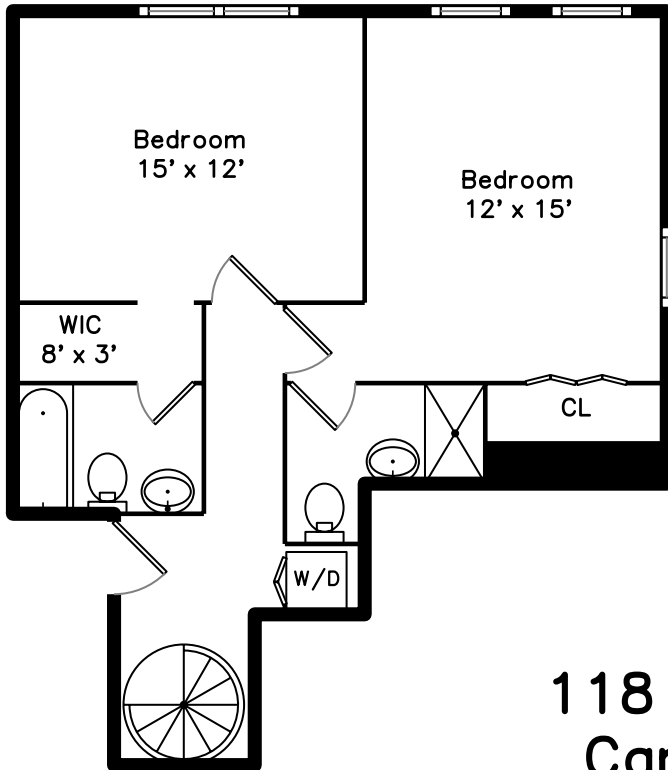

Upper

Main

Lower

118 Trowbridge Street 6
Cambridge, MA 02138

PicturePlan by  vis-home
MORE THAN JUST A FLOORPLAN

Measurements may not be 100% accurate.
Floor plans are provided for convenience only.
Room sizes are not used to calculate area.

Upper

Main

Lower

Building

Building

Stairs

Living Room

Living Room

Dining Room

Dining Room

Dining Room

Kitchen

Kitchen

Kitchen

Family Room

Family Room

Family Room

Powder Room

Office

Office

Deck

Deck

Deck View

Deck View