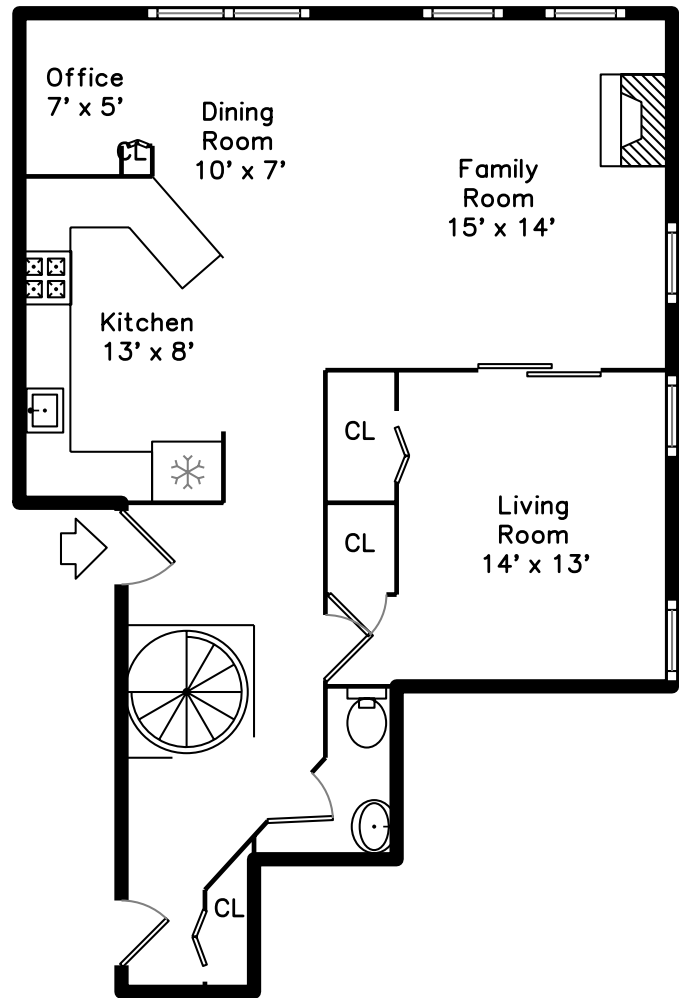

Upper

Main

Lower

118 Trowbridge Street 6
Cambridge, MA 02138

PicturePlan by  vis-home
MORE THAN JUST A FLOORPLAN

Measurements may not be 100% accurate.
Floor plans are provided for convenience only.
Room sizes are not used to calculate area.

Upper

Main

Lower

Building

Building

Stairs

Living Room

Living Room

Dining Room

Dining Room

Dining Room

Kitchen

Kitchen

Kitchen

Family Room

Family Room

Family Room

Powder Room

Office

Office

Deck

Deck

Deck View

Deck View