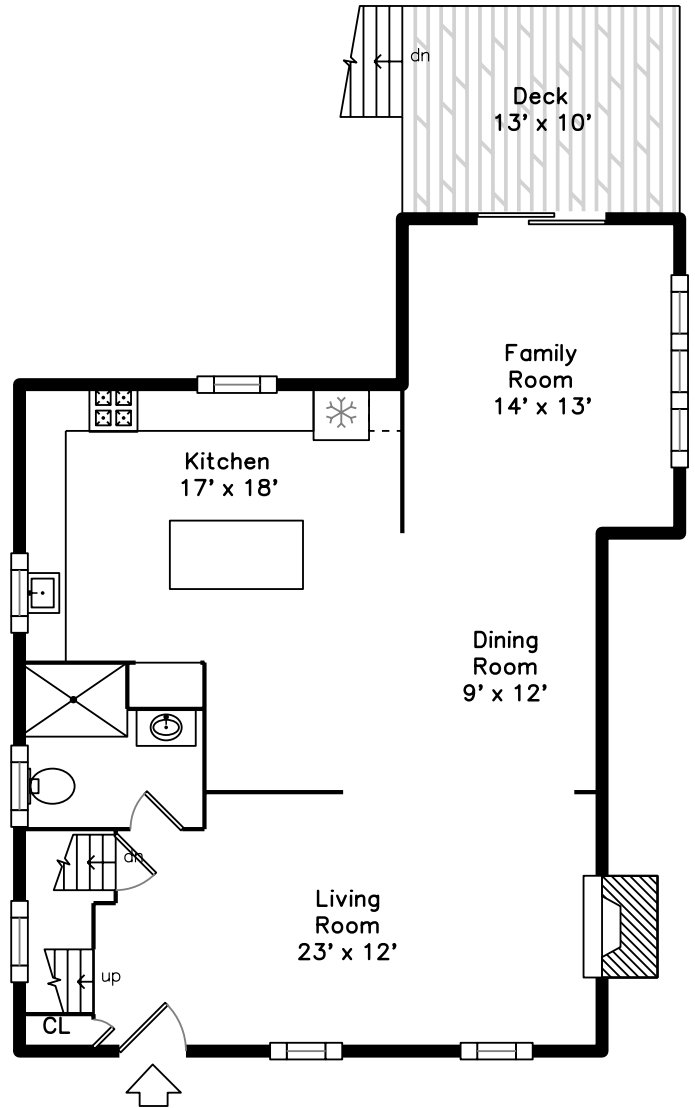

Upper

Main

Lower

66 Essex Road
Milton, MA 02186

PicturePlan by  vis-home

Measurements may not be 100% accurate.
Floor plans are provided for convenience only.
Room sizes are not used to calculate area.

Upper

Main

Lower

Living Room

Living Room

Living Room

Living Room

Dining Room

Dining Room

Dining Room

Dining Room

Kitchen

Kitchen

Kitchen

Kitchen

Kitchen

Kitchen

Family Room

Family Room

Family Room

Family Room

Bathroom

Bathroom

Deck

Deck