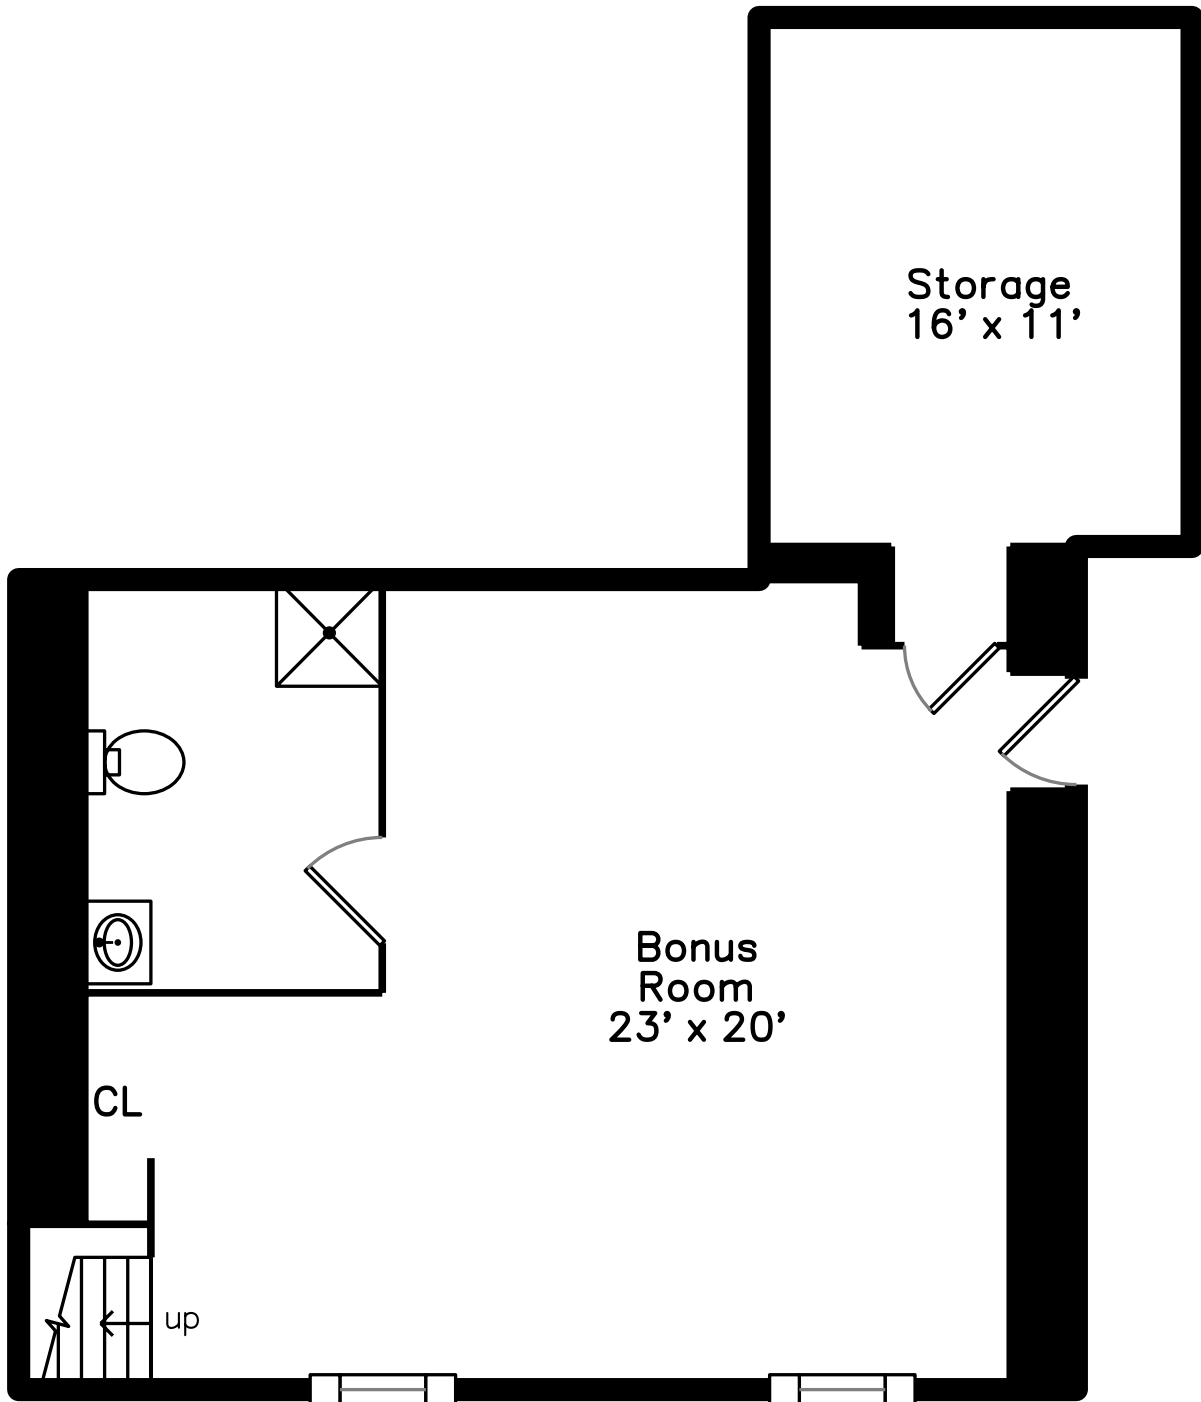

Upper

Main

Lower

66 Essex Road
Milton, MA 02186

PicturePlan by  vis-home

Measurements may not be 100% accurate.
Floor plans are provided for convenience only.
Room sizes are not used to calculate area.

Upper

Main

Lower

Living Room

Living Room

Living Room

Living Room

Dining Room

Dining Room

Dining Room

Dining Room

Kitchen

Kitchen

Kitchen

Kitchen

Kitchen

Kitchen

Family Room

Family Room

Family Room

Family Room

Bathroom

Bathroom

Deck

Deck