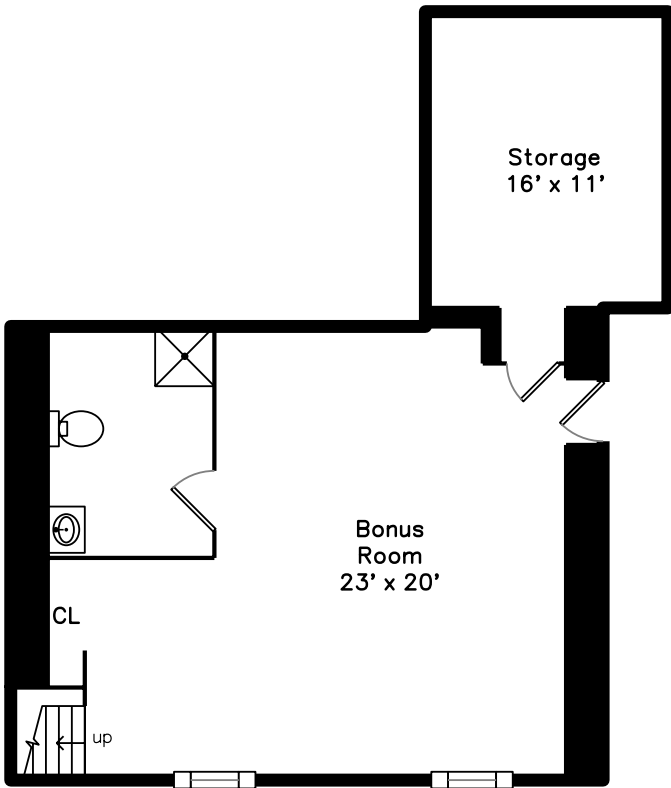

Upper

Main

Lower

66 Essex Road
Milton, MA 02186

PicturePlan by  vis-home

Measurements may not be 100% accurate.
Floor plans are provided for convenience only.
Room sizes are not used to calculate area.

Upper

Main

Lower

Living Room

Living Room

Living Room

Living Room

Dining Room

Dining Room

Family Room

Family Room

Family Room

Family Room

Bathroom

Bathroom

Deck

Deck

Bedroom

Bedroom

Hall

Hall

Bathroom

Bathroom

Bonus Room

Outside