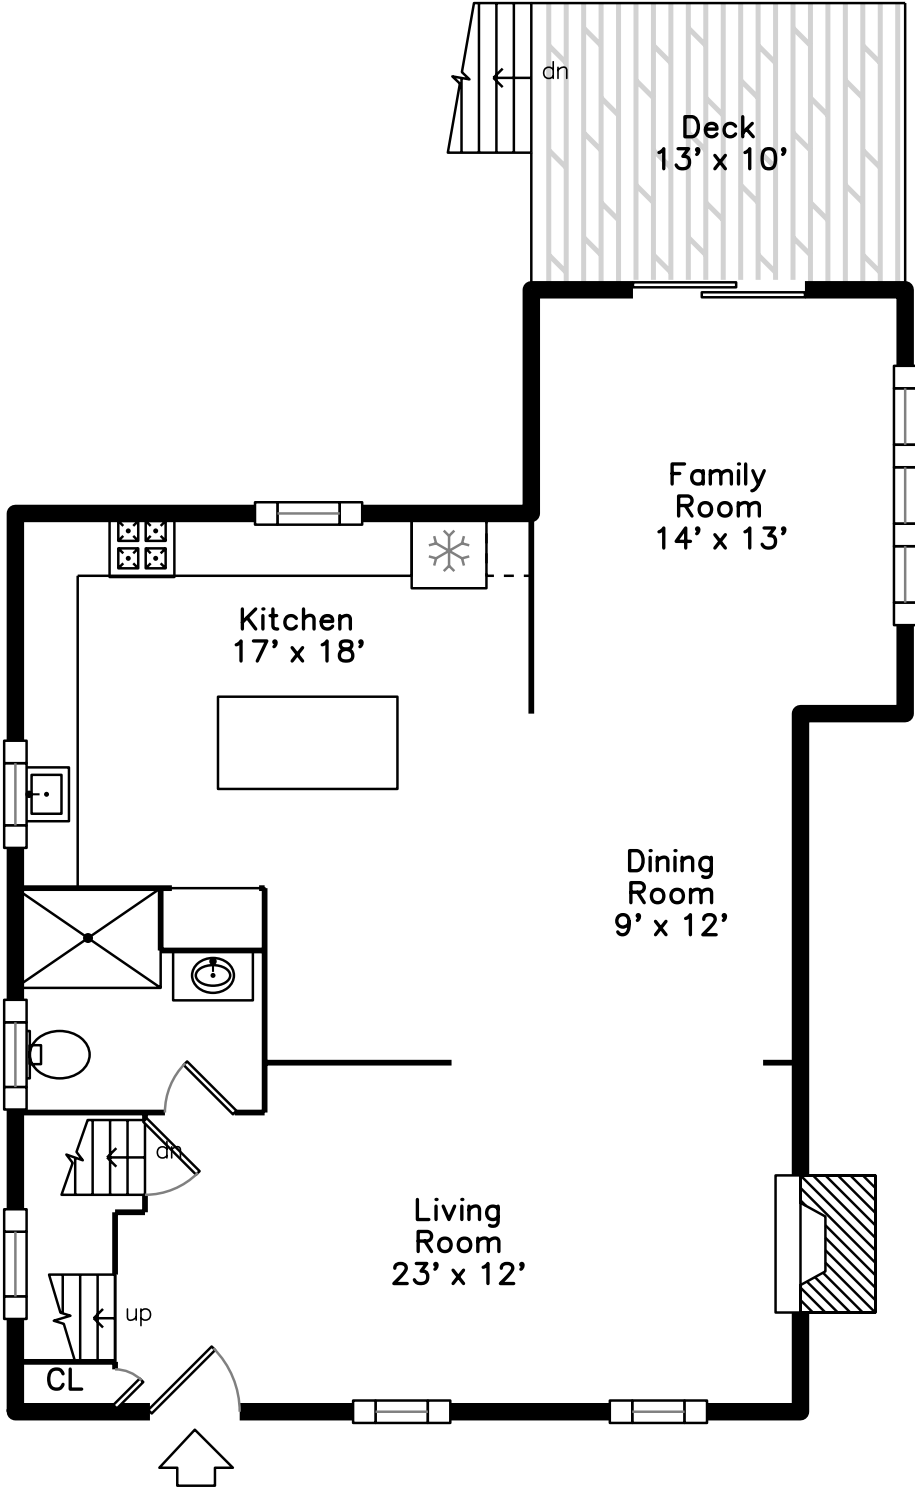

Upper

Main

Lower

66 Essex Road
Milton, MA 02186

PicturePlan by  vis-home

Measurements may not be 100% accurate.
Floor plans are provided for convenience only.
Room sizes are not used to calculate area.

Upper

Main

Lower

Living Room

Living Room

Living Room

Living Room

Dining Room

Dining Room

Dining Room

Dining Room

Kitchen

Kitchen

Kitchen

Kitchen

Kitchen

Kitchen

Family Room

Family Room

Family Room

Family Room

Bathroom

Bathroom

Deck

Deck