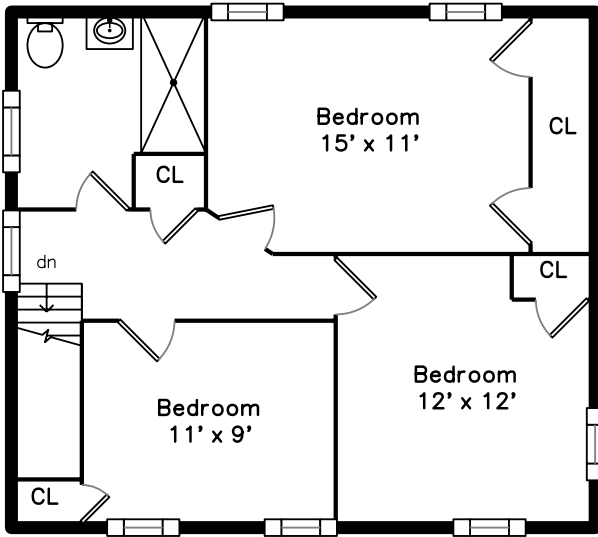

Upper

Main

Lower

66 Essex Road
Milton, MA 02186

PicturePlan by  vis-home

Measurements may not be 100% accurate.
Floor plans are provided for convenience only.
Room sizes are not used to calculate area.

Upper

Main

Lower

Living Room

Living Room

Living Room

Living Room

Dining Room

Dining Room

Family Room

Family Room

Family Room

Family Room

Bathroom

Bathroom

Deck

Deck

Bedroom

Bedroom

Hall

Hall

Bathroom

Bathroom

Bonus Room

Outside