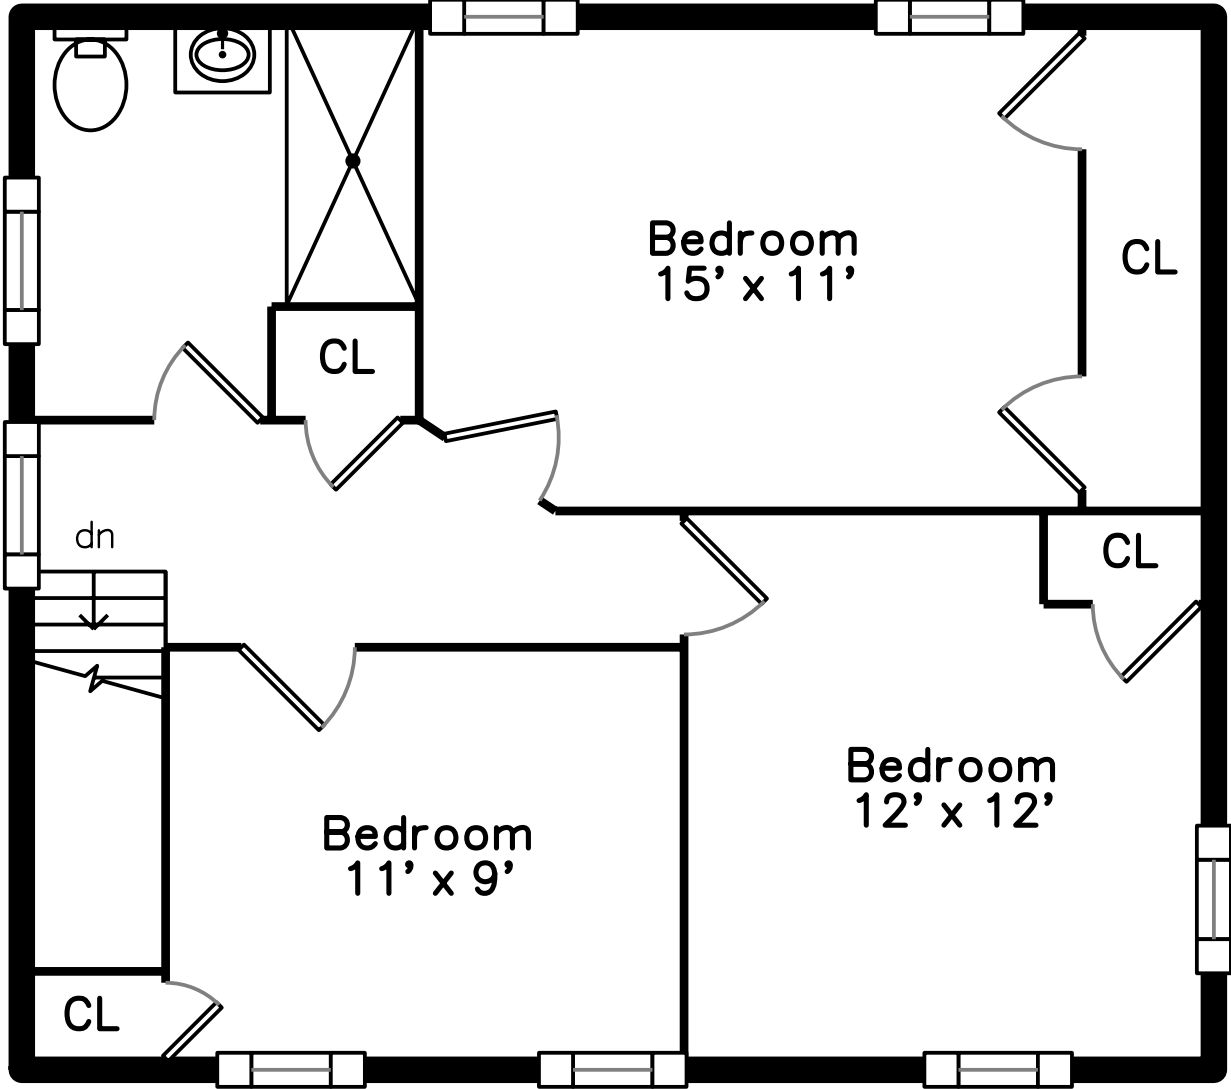

Upper

Main

Lower

66 Essex Road
Milton, MA 02186

PicturePlan by  vis-home

Measurements may not be 100% accurate.
Floor plans are provided for convenience only.
Room sizes are not used to calculate area.

Upper

Main

Lower

Living Room

Living Room

Living Room

Living Room

Dining Room

Dining Room

Family Room

Family Room

Family Room

Family Room

Bathroom

Bathroom

Deck

Deck

Bedroom

Bedroom

Hall

Hall

Bathroom

Bathroom

Bonus Room

Outside