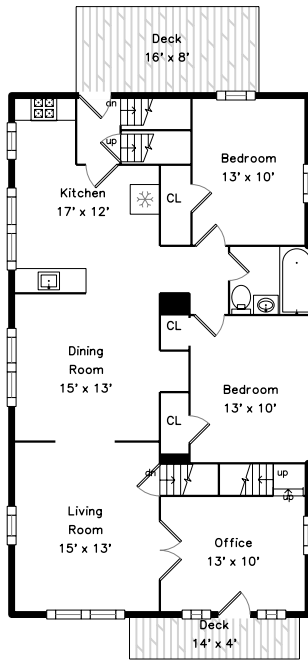

# Upper

# Main

146 Kittredge Street 2  
Boston, MA 02131

PicturePlan by  vis-home

Measurements may not be 100% accurate.  
Floor plans are provided for convenience only.  
Room sizes are not used to calculate area.

# Main

Outside

Back

Living Room

Living Room

Dining Room

Dining Room

Kitchen