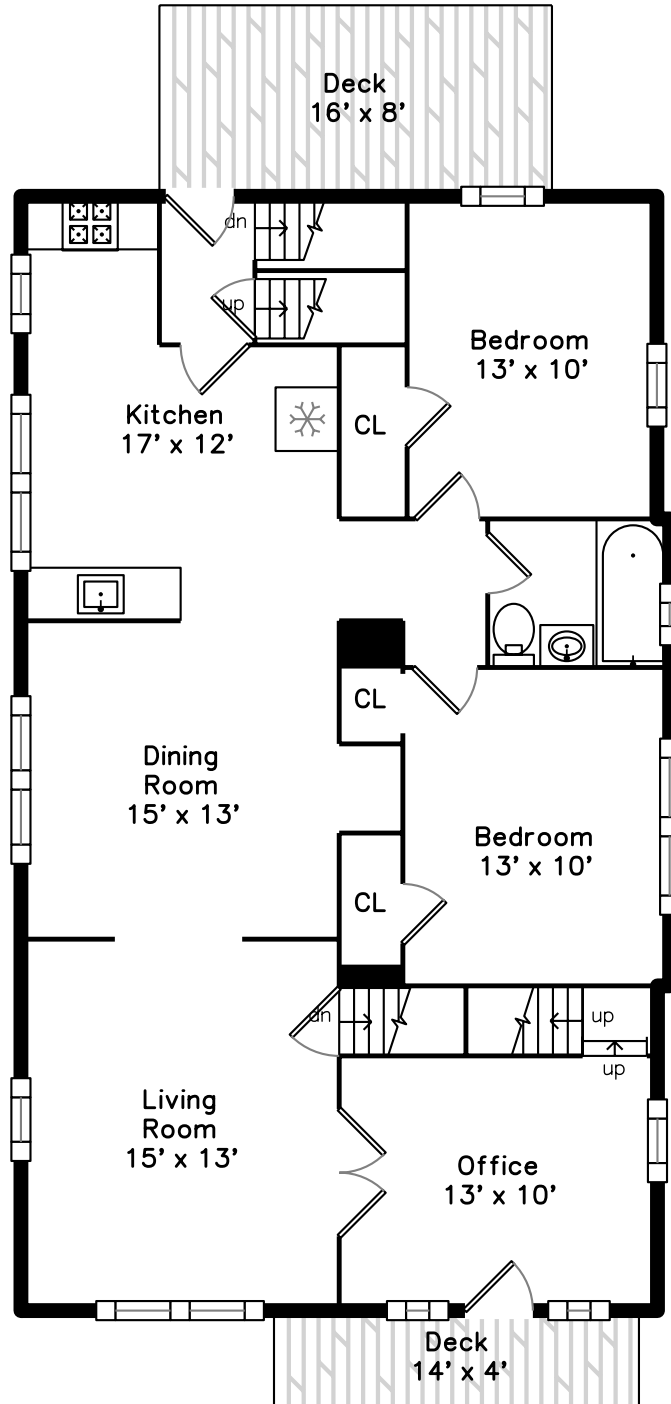

# Main

146 Kittredge Street 2  
Boston, MA 02131

PicturePlan by  vis-home

Measurements may not be 100% accurate.  
Floor plans are provided for convenience only.  
Room sizes are not used to calculate area.

# Upper

# Main

Outside

Back

Living Room

Living Room

Dining Room

Dining Room

Kitchen

Bathroom

Deck