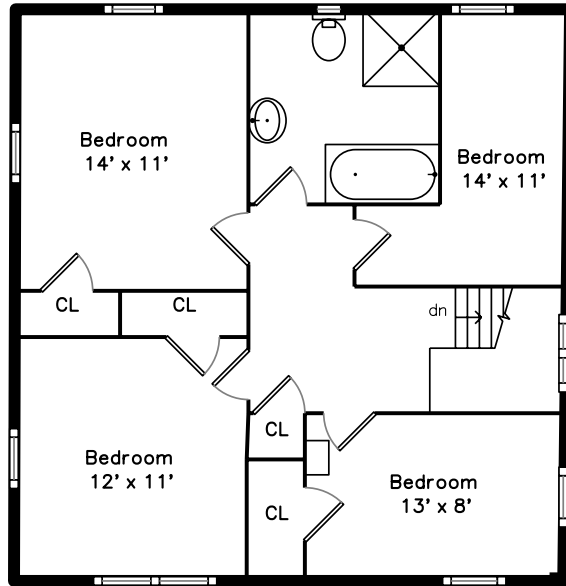

Upper

Main

10 Greenwood Lane
Waltham, MA 02451

PicturePlan by  vis-home
MORE THAN JUST A FLOORPLAN

Measurements may not be 100% accurate.
Floor plans are provided for convenience only.
Room sizes are not used to calculate area.

Upper

Main

Aerial

Aerial

Aerial

Aerial

Aerial

Aerial

Aerial

Foyer

Living Room

Living Room

Living Room

Living Room

Living Room

Living Room

Bedroom

Bedroom

Office

Bathroom

Bathroom