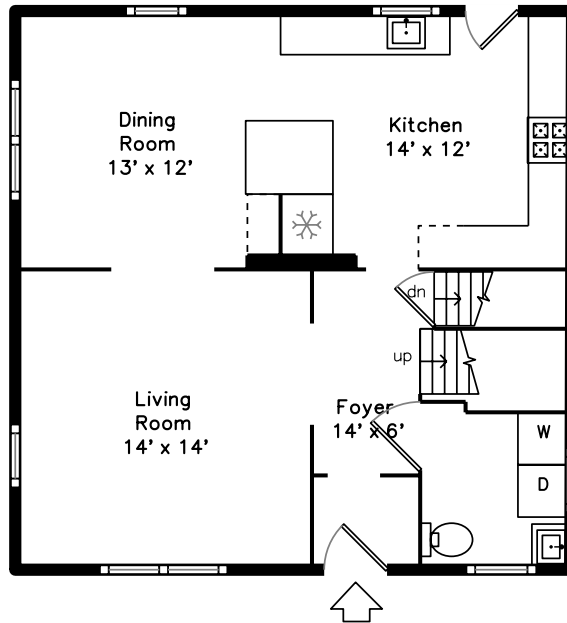

Upper

Main

10 Greenwood Lane
Waltham, MA 02451

PicturePlan by  vis-home
MORE THAN JUST A FLOORPLAN

Measurements may not be 100% accurate.
Floor plans are provided for convenience only.
Room sizes are not used to calculate area.

Upper

Main

Aerial

Aerial

Aerial

Aerial

Aerial

Aerial

Aerial

Foyer

Living Room

Living Room

Living Room

Living Room

Living Room

Living Room

Dining Room

Dining Room

Dining Room

Dining Room

Dining Room

Dining Room

Kitchen

Kitchen