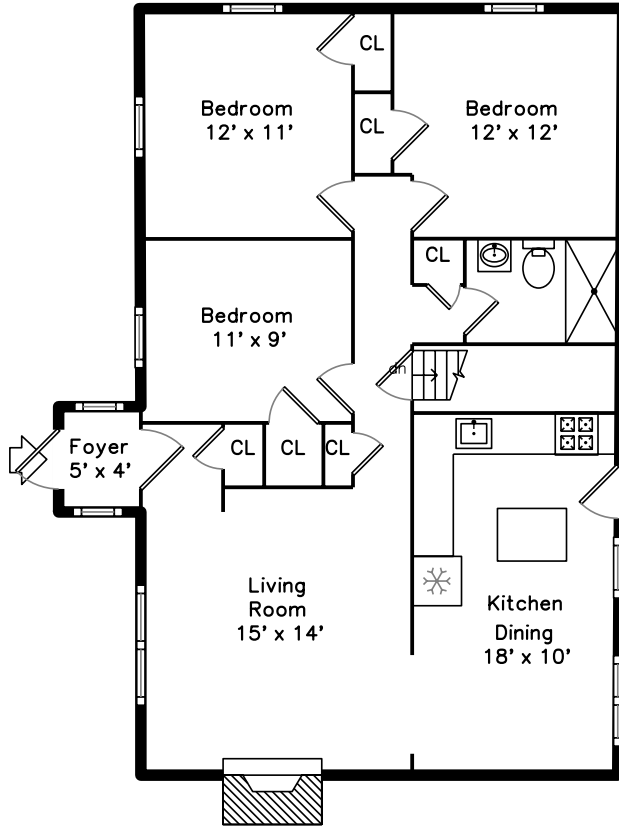

Main

Lower

**622 Boylston Street
Newton, MA 02459**

PicturePlan by  vis-home

Measurements may not be 100% accurate.
Floor plans are provided for convenience only.
Room sizes are not used to calculate area.

Main

Lower

Outside

Outside

Outside

Living Room

Living Room

Living Room

Living Room

Kitchen Dining

Kitchen Dining

Kitchen Dining

Kitchen Dining

Kitchen Dining

Kitchen Dining

Kitchen Dining

Kitchen Dining

Bedroom

Bedroom

Bedroom

Bedroom

Bedroom

Bedroom

Bedroom