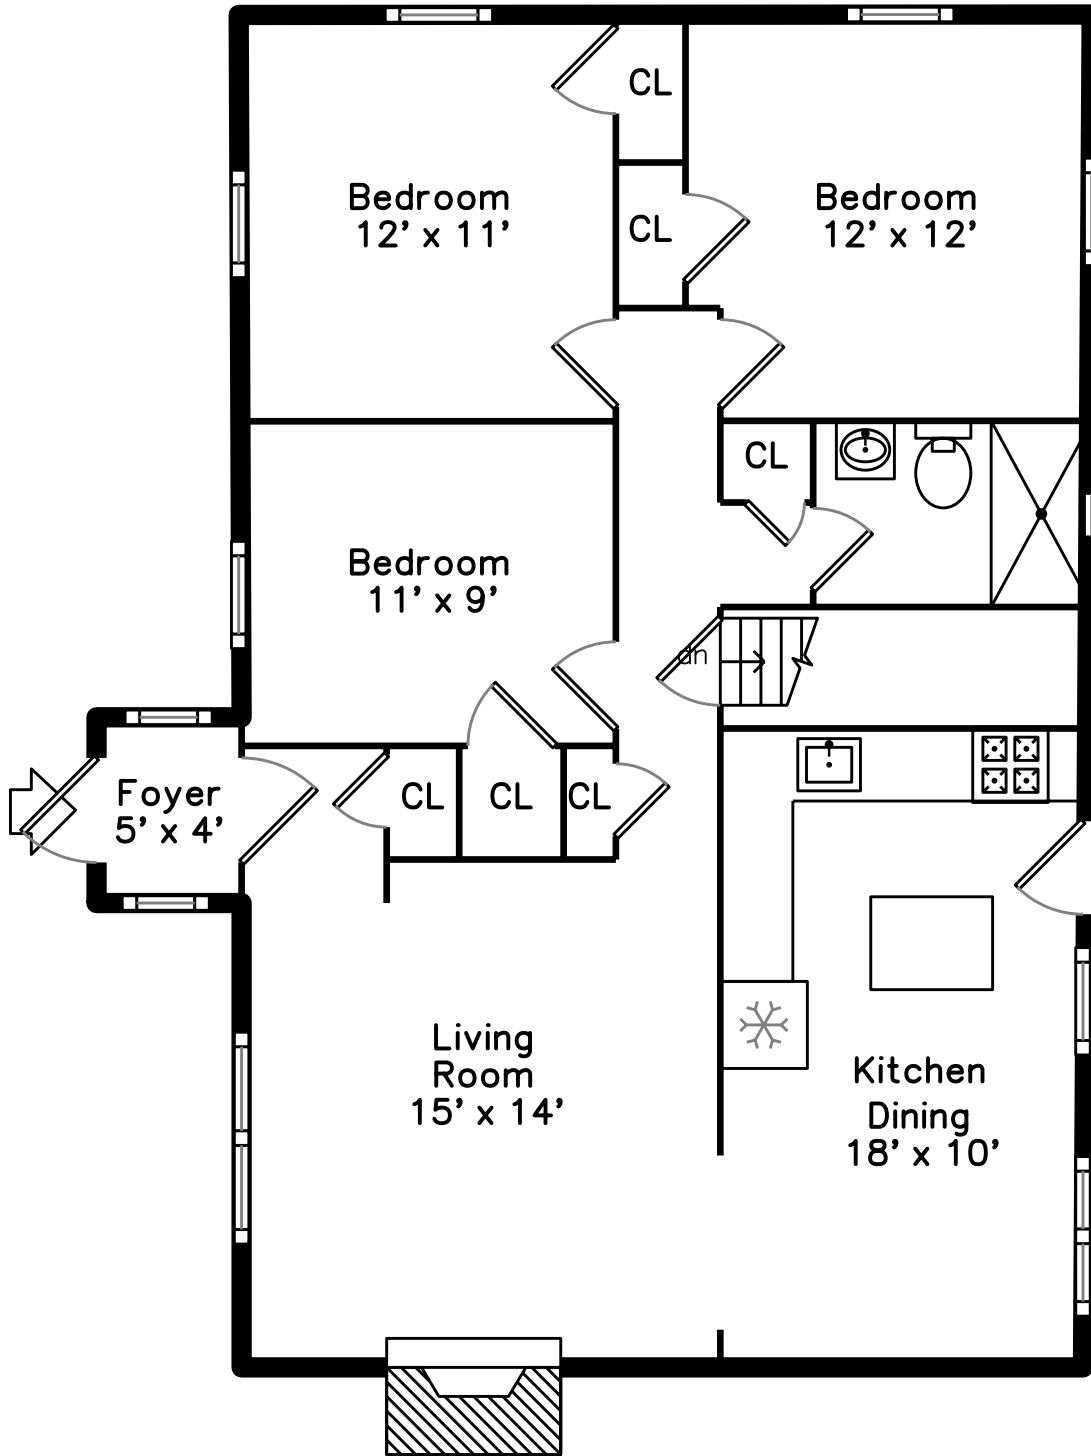

Main

Lower

**622 Boylston Street
Newton, MA 02459**

PicturePlan by  vis-home

Measurements may not be 100% accurate.
Floor plans are provided for convenience only.
Room sizes are not used to calculate area.

Main

Lower

Outside

Outside

Outside

Living Room

Living Room

Living Room

Living Room

Kitchen Dining

Kitchen Dining

Kitchen Dining

Kitchen Dining

Kitchen Dining

Kitchen Dining

Kitchen Dining

Kitchen Dining

Bedroom

Bedroom

Bedroom

Bedroom

Bedroom

Bedroom

Bedroom