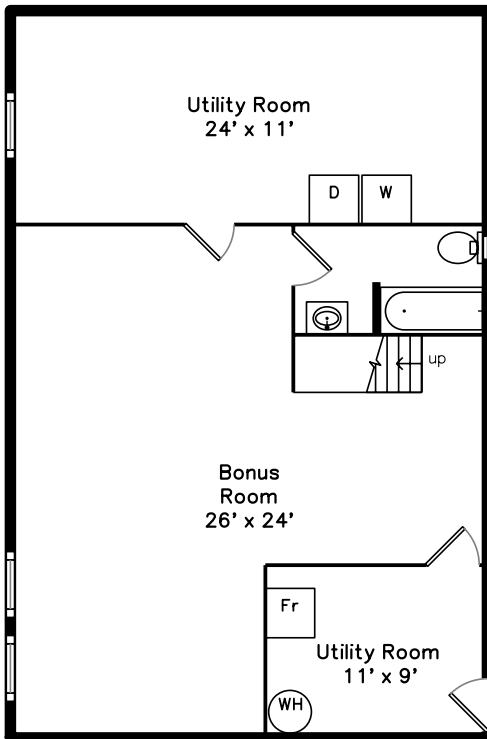

Main

Lower

**622 Boylston Street
Newton, MA 02459**

PicturePlan by  vis-home

Measurements may not be 100% accurate.
Floor plans are provided for convenience only.
Room sizes are not used to calculate area.

Main

Lower

Outside

Outside

Outside

Living Room

Living Room

Living Room