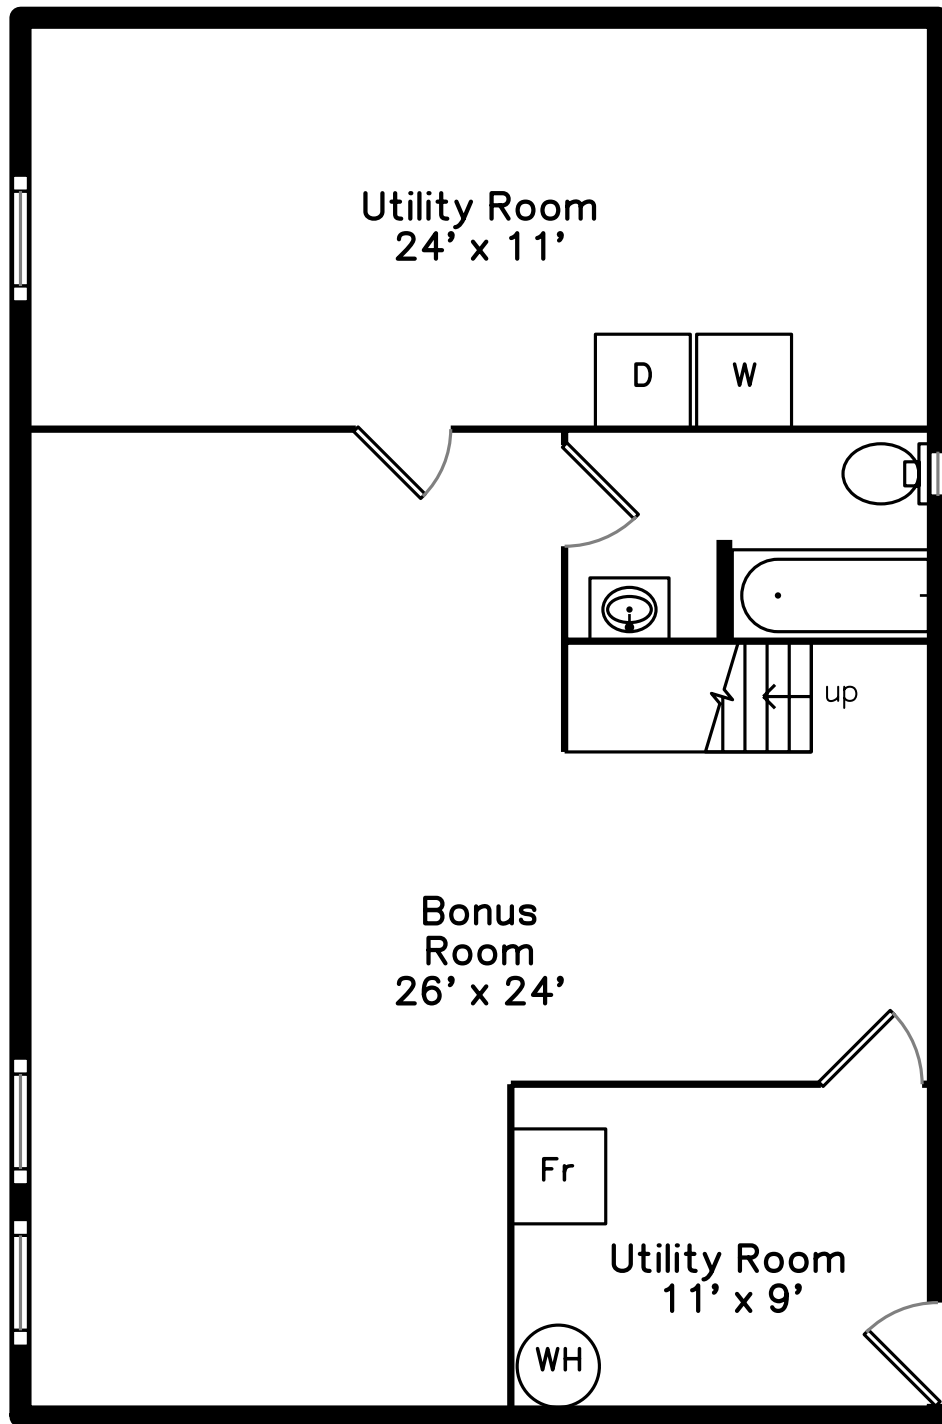

Main

Lower

**622 Boylston Street
Newton, MA 02459**

PicturePlan by  vis-home

Measurements may not be 100% accurate.
Floor plans are provided for convenience only.
Room sizes are not used to calculate area.

Main

Lower

Outside

Outside

Outside

Living Room

Living Room

Living Room