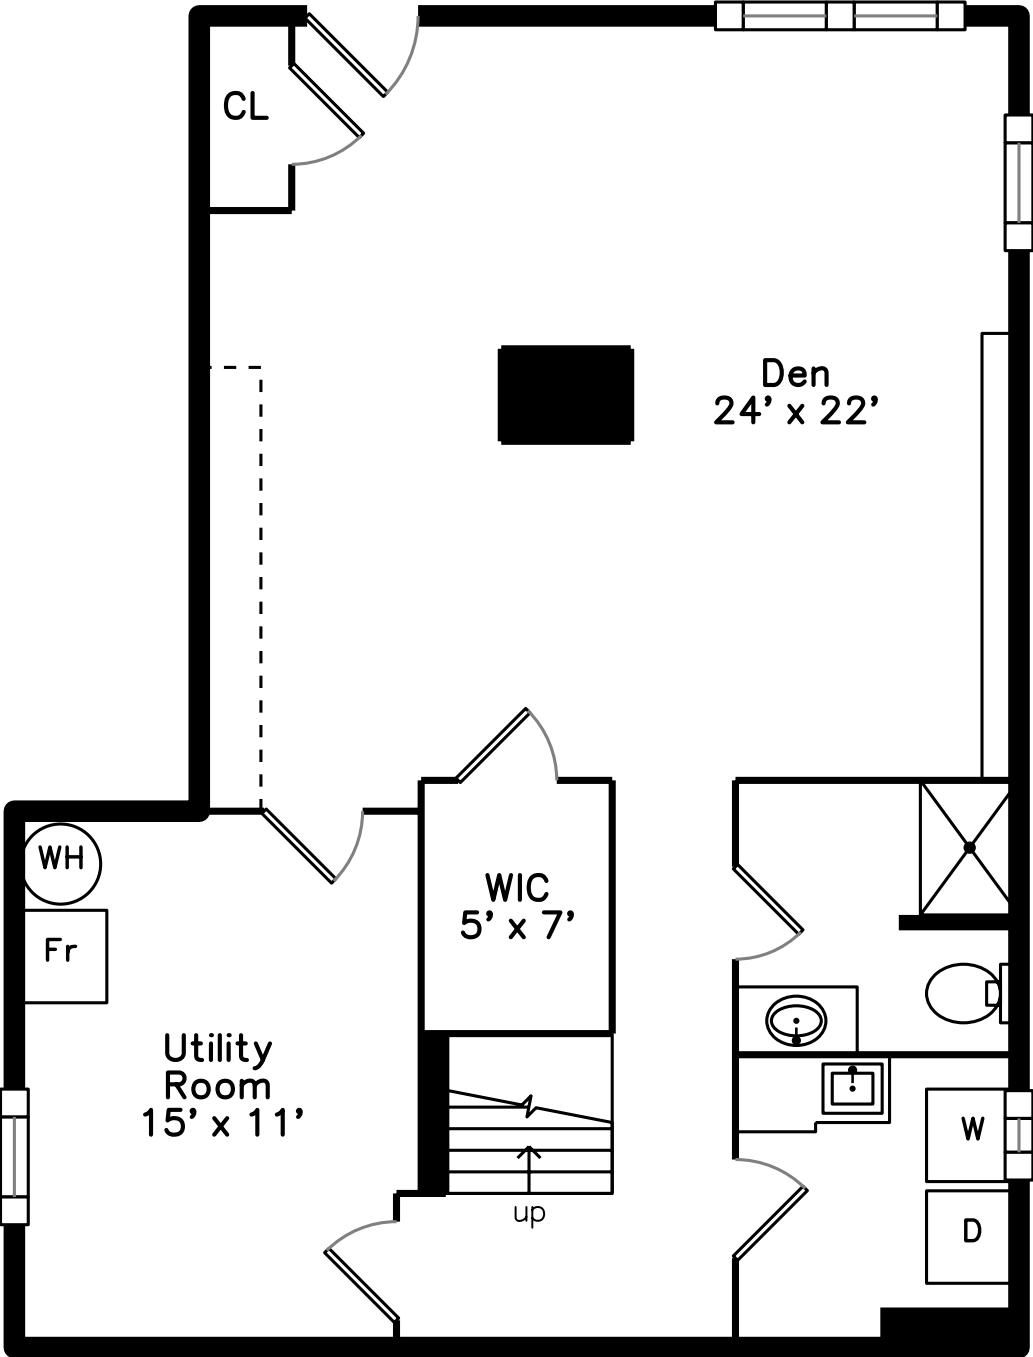

Upper

Main

Lower

24 Water Street Winchester, MA 01890

PicturePlan by  vis-home

Measurements may not be 100% accurate.
Floor plans are provided for convenience only.
Room sizes are not used to calculate area.

Upper

Main

Lower

Outside

Outside

Living Room

Living Room

Living Room

Living Room

Dining Room

Dining Room

Dining Room

Kitchen

Kitchen

Kitchen

Kitchen

Family Room

Family Room

Powder Room

Primary Bedroom

Primary Bedroom

Primary Bedroom

Bedroom

Bedroom