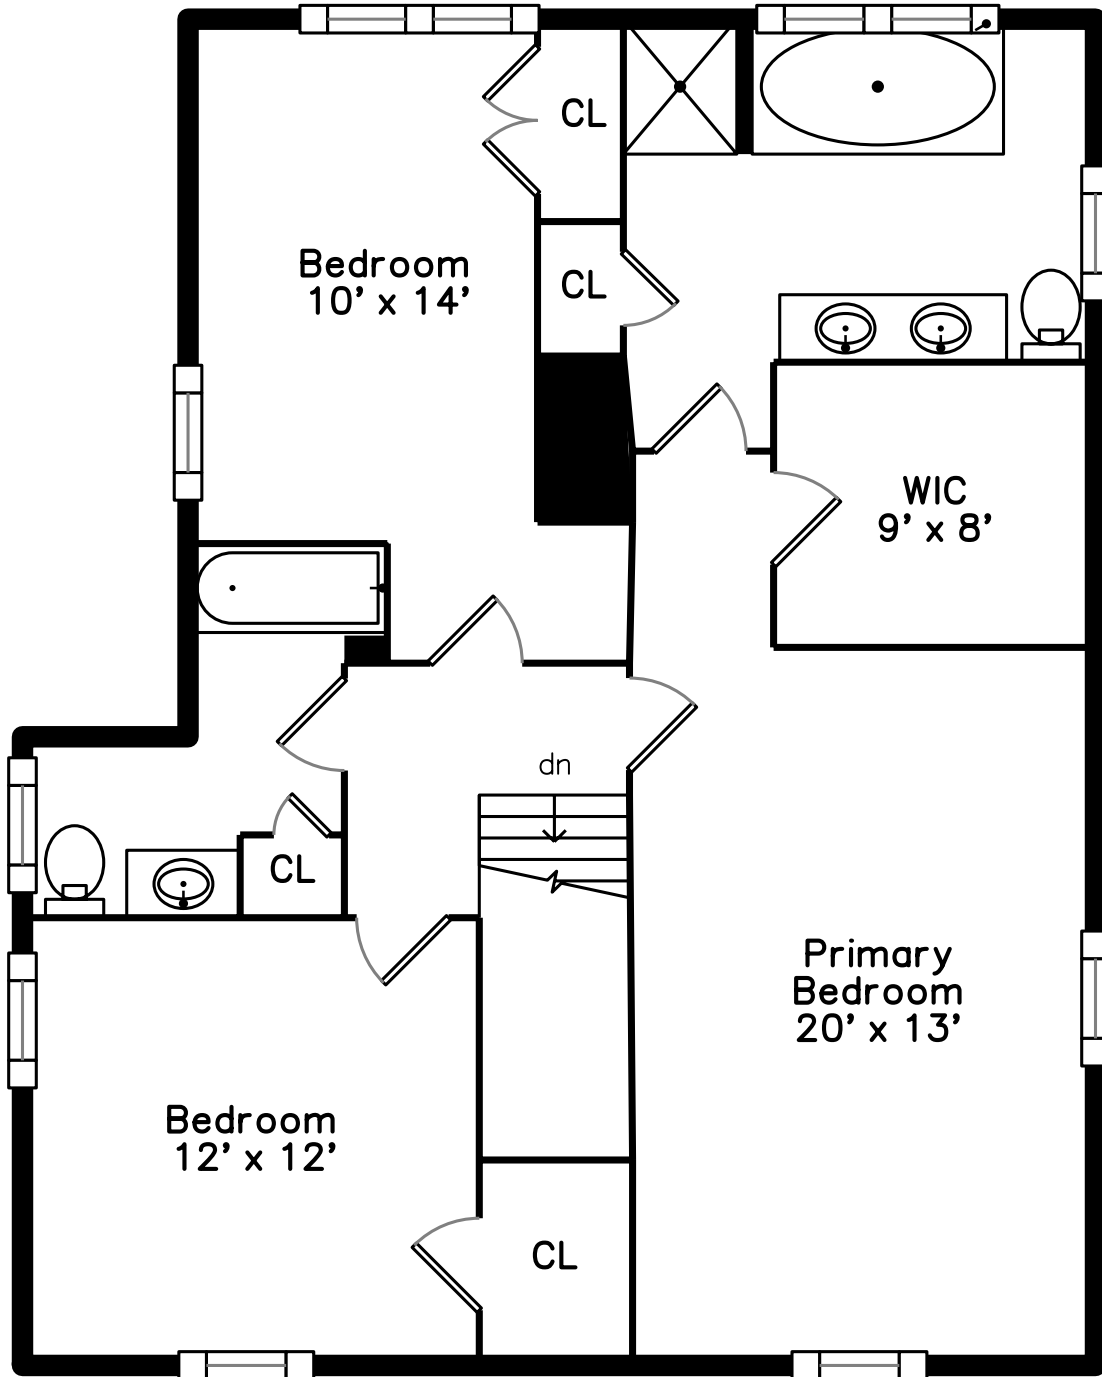

Upper

Main

Lower

24 Water Street Winchester, MA 01890

PicturePlan by  vis-home

Measurements may not be 100% accurate.
Floor plans are provided for convenience only.
Room sizes are not used to calculate area.

Upper

Main

Lower

Outside

Outside

Living Room

Living Room

Living Room

Living Room

Dining Room

Dining Room

Dining Room

Kitchen

Kitchen

Kitchen

Kitchen

Family Room

Family Room

Powder Room

Primary Bedroom

Primary Bedroom

Primary Bedroom

Bedroom

Bedroom