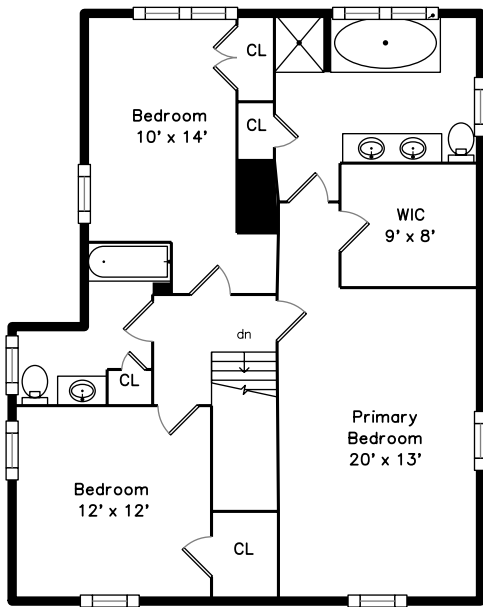

Upper

Main

Lower

24 Water Street Winchester, MA 01890

PicturePlan by  vis-home

Measurements may not be 100% accurate.
Floor plans are provided for convenience only.
Room sizes are not used to calculate area.

Upper

Main

Lower

Outside

Outside

Living Room

Living Room

Living Room

Living Room

Dining Room

Dining Room

Dining Room

Kitchen

Kitchen

Kitchen

Kitchen

Family Room

Family Room

Powder Room

Primary Bedroom

Primary Bedroom

Primary Bedroom

Bedroom

Bedroom