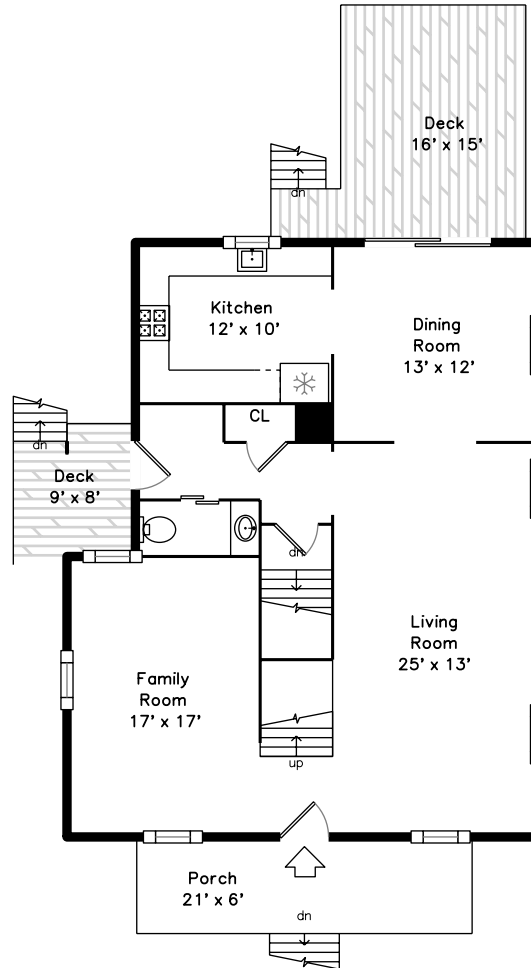

Upper

Main

Lower

24 Water Street Winchester, MA 01890

PicturePlan by  vis-home

Measurements may not be 100% accurate.
Floor plans are provided for convenience only.
Room sizes are not used to calculate area.

Upper

Main

Lower

Outside

Outside

Living Room

Living Room

Living Room

Living Room

Dining Room

Dining Room

Dining Room

Kitchen

Kitchen

Kitchen

Kitchen

Family Room

Family Room

Powder Room

Primary Bedroom

Primary Bedroom

Primary Bedroom

Bedroom

Bedroom