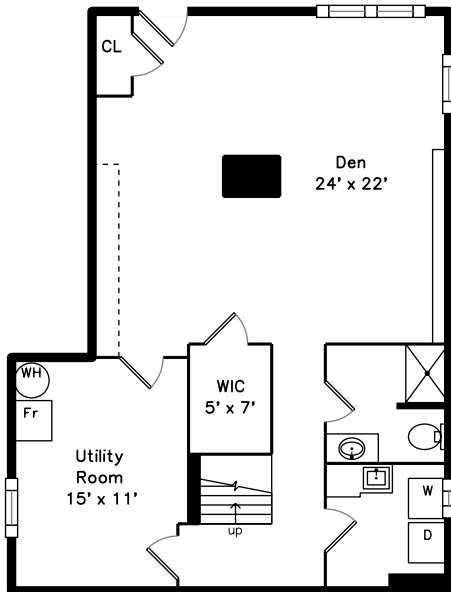

Upper

Main

Lower

24 Water Street Winchester, MA 01890

PicturePlan by  vis-home

Measurements may not be 100% accurate.
Floor plans are provided for convenience only.
Room sizes are not used to calculate area.

Upper

Main

Lower

Outside

Outside

Living Room

Living Room

Living Room

Living Room

Dining Room

Dining Room

Dining Room

Kitchen

Kitchen

Kitchen

Kitchen

Family Room

Family Room

Powder Room

Primary Bedroom

Primary Bedroom

Primary Bedroom

Bedroom

Bedroom