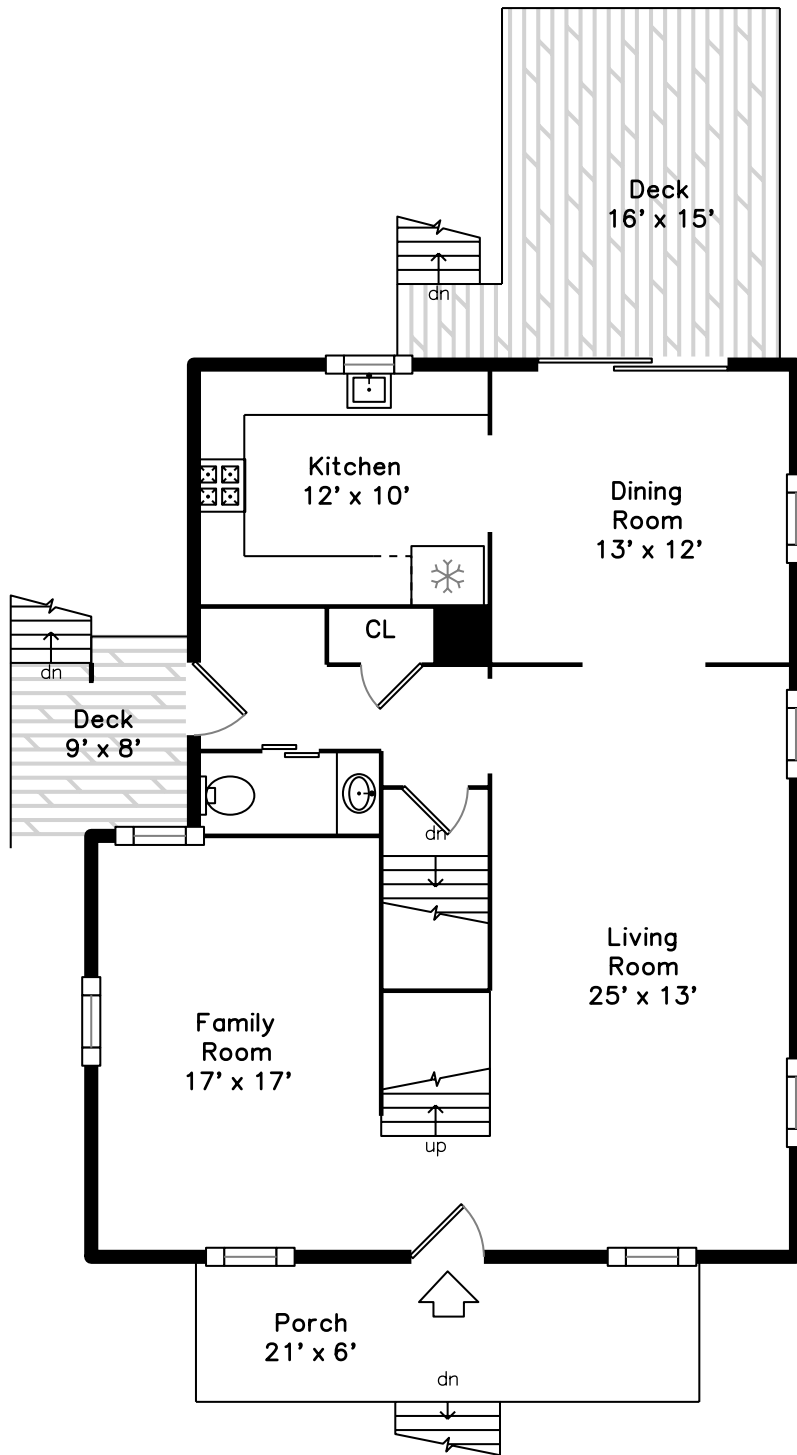

Upper

Main

Lower

24 Water Street Winchester, MA 01890

PicturePlan by  vis-home

Measurements may not be 100% accurate.
Floor plans are provided for convenience only.
Room sizes are not used to calculate area.

Upper

Main

Lower

Outside

Outside

Living Room

Living Room

Living Room

Living Room

Dining Room

Dining Room

Dining Room

Kitchen

Kitchen

Kitchen

Kitchen

Family Room

Family Room

Powder Room

Primary Bedroom

Primary Bedroom

Primary Bedroom

Bedroom

Bedroom