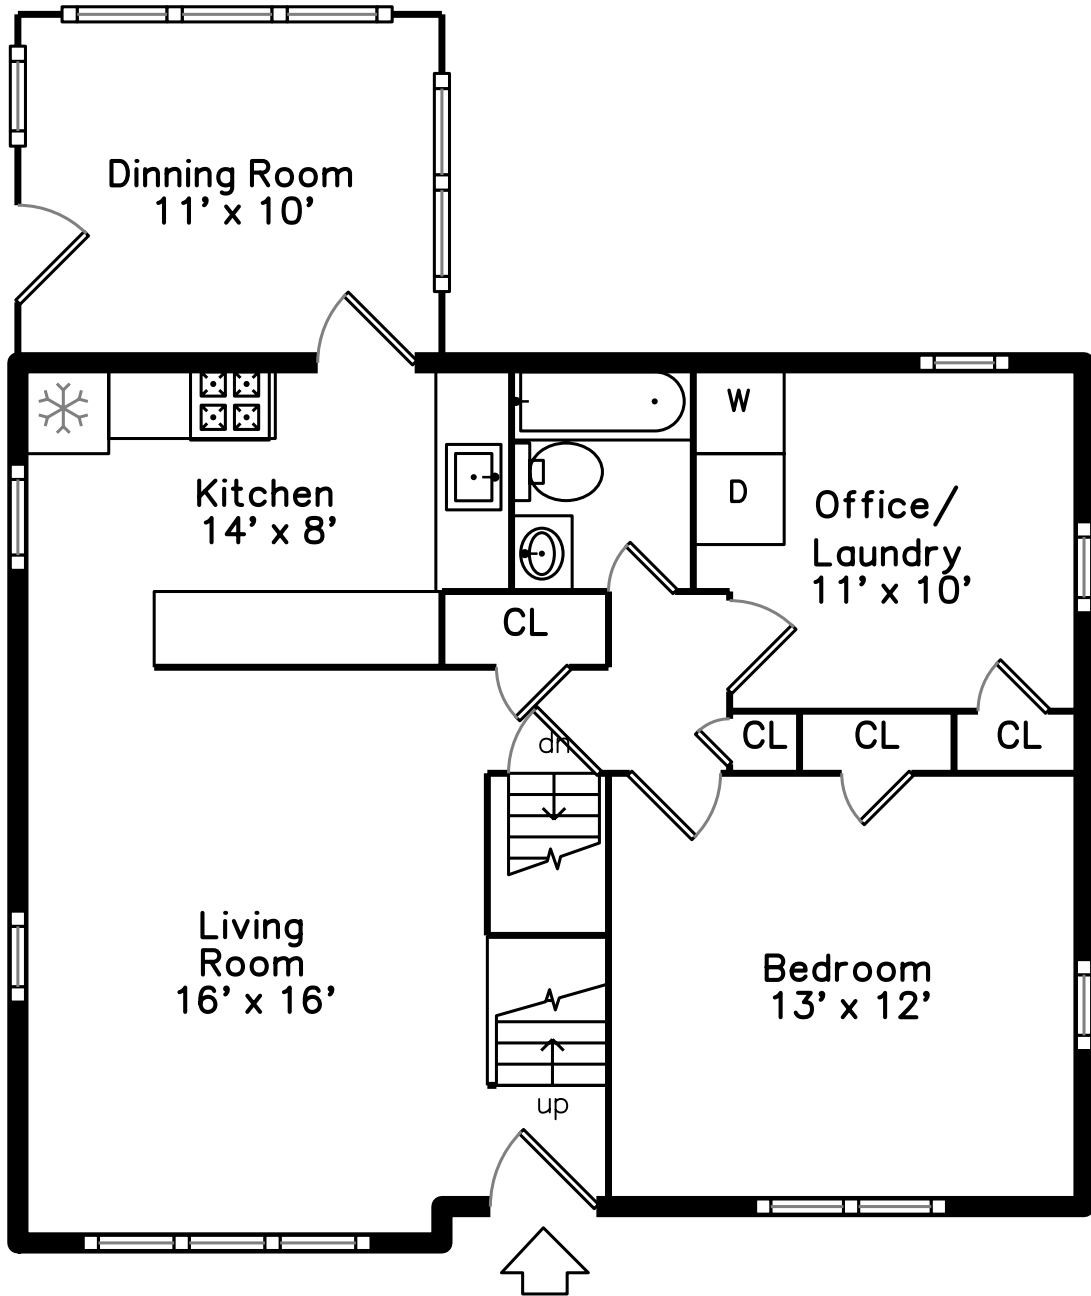

Upper

Main

Lower

11 Alma Lane
Danvers, MA 01923

PicturePlan by  vis-home

Measurements may not be 100% accurate.
Floor plans are provided for convenience only.
Room sizes are not used to calculate area.

Upper

Main

Lower

Aerial

Aerial

Aerial

Aerial

Aerial

Aerial