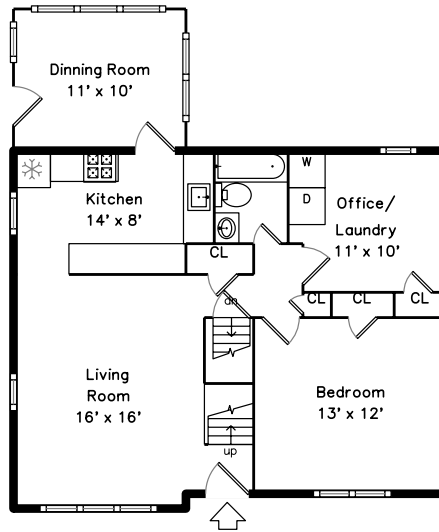

Upper

Main

Lower

11 Alma Lane
Danvers, MA 01923

PicturePlan by  vis-home

Measurements may not be 100% accurate.
Floor plans are provided for convenience only.
Room sizes are not used to calculate area.

Upper

Main

Lower

Aerial

Aerial

Aerial

Aerial

Aerial

Aerial