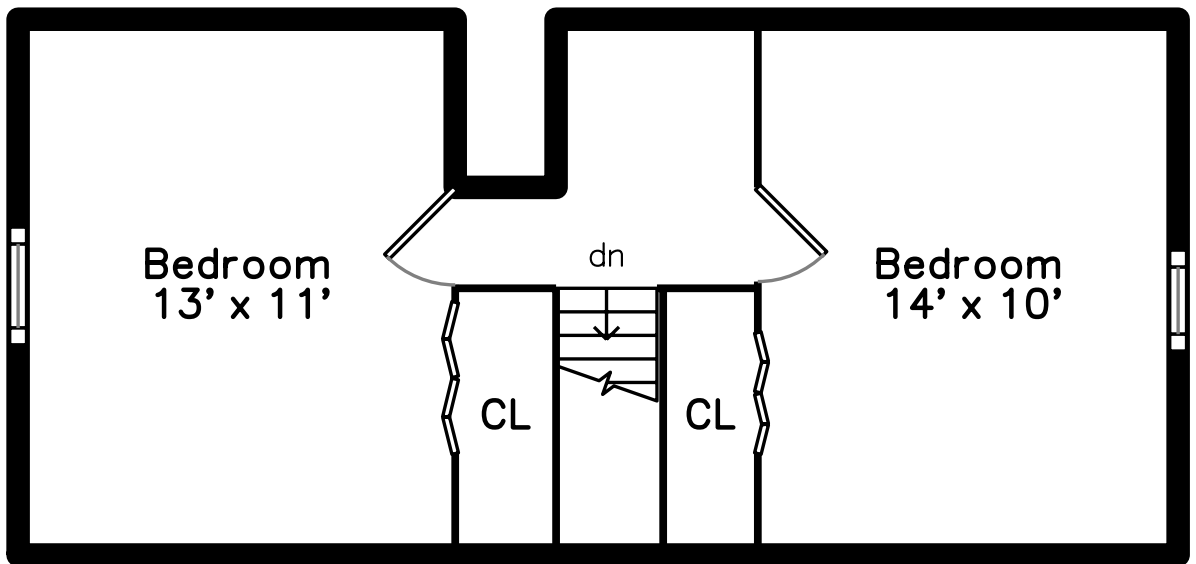

Upper

Main

Lower

11 Alma Lane
Danvers, MA 01923

PicturePlan by  vis-home

Measurements may not be 100% accurate.
Floor plans are provided for convenience only.
Room sizes are not used to calculate area.

Upper

Main

Lower

Aerial

Aerial

Aerial

Aerial

Aerial

Aerial