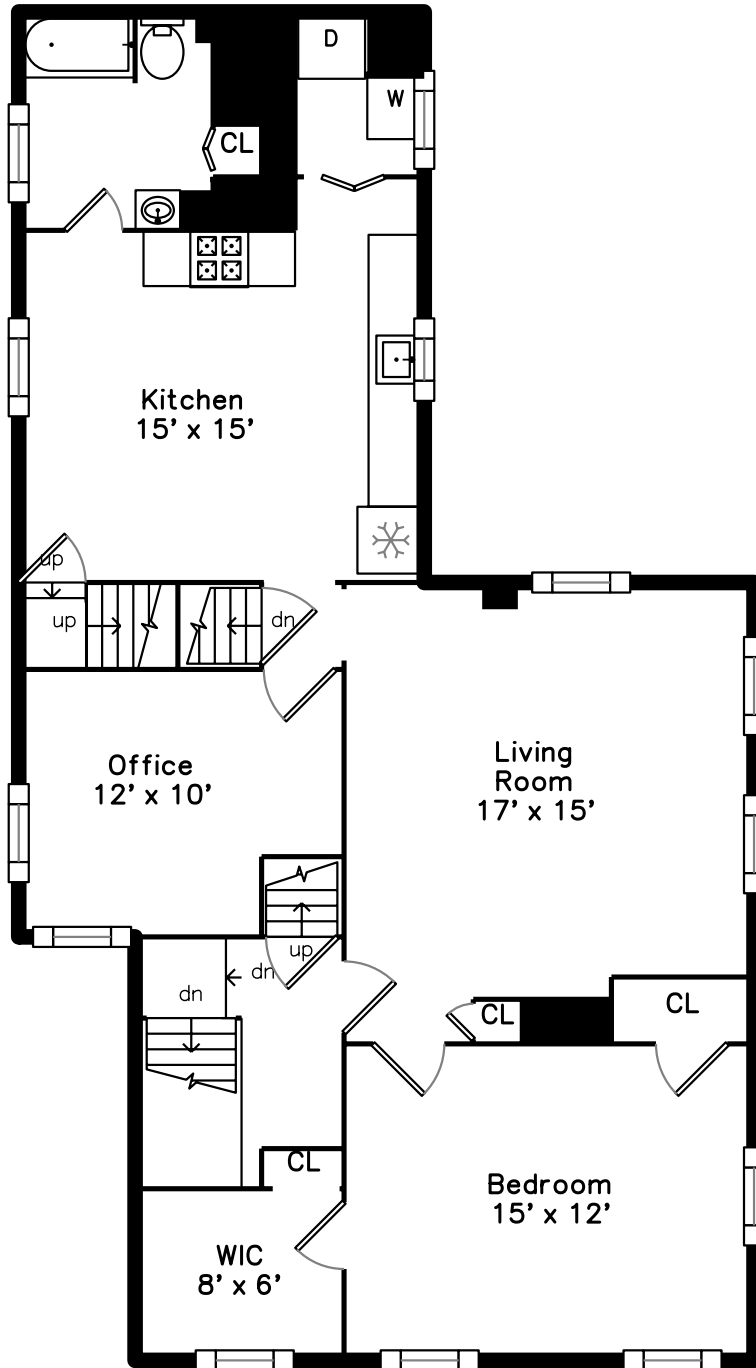

Top

Upper

Lower

Main

41 Collins Street Lynn, MA 01902

PicturePlan by  vis-home

Measurements may not be 100% accurate.
Floor plans are provided for convenience only.
Room sizes are not used to calculate area.

Top

Upper

Main

Lower

Outside

Outside

Outside

Outside

Outside

Hall

Living Room

Living Room

Kitchen

Kitchen

Kitchen

Bedroom

Bedroom

Office

Bathroom

Bathroom

Laundry

Deck

Living Room

Living Room