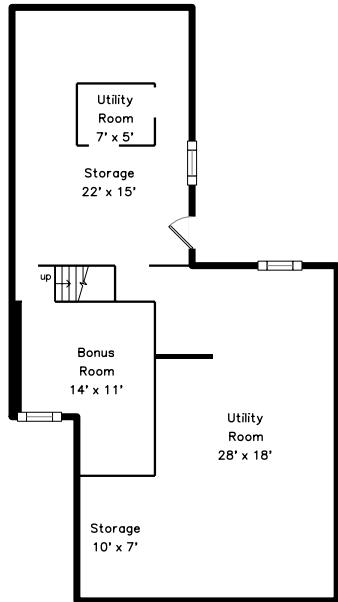

Top

Upper

Lower

Main

41 Collins Street Lynn, MA 01902

PicturePlan by  vis-home

Measurements may not be 100% accurate.
Floor plans are provided for convenience only.
Room sizes are not used to calculate area.

Top

Upper

Main

Lower

Outside

Outside

Outside

Outside

Outside

Hall

Living Room

Living Room

Kitchen

Kitchen

Kitchen

Bedroom

Bedroom

Office

Bathroom

Bathroom

Laundry

Deck

Living Room

Living Room