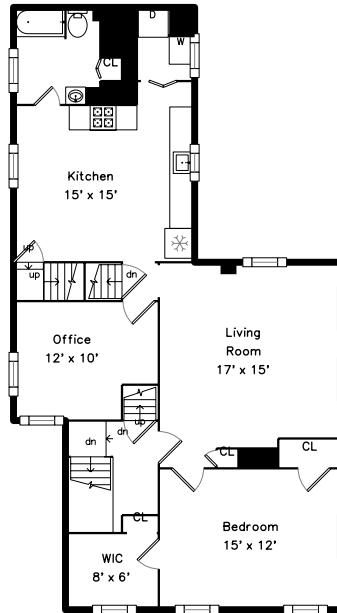

Top

Upper

Lower

Main

41 Collins Street Lynn, MA 01902

PicturePlan by  vis-home

Measurements may not be 100% accurate.
Floor plans are provided for convenience only.
Room sizes are not used to calculate area.

Top

Upper

Main

Lower

Outside

Outside

Outside

Outside

Outside

Hall

Living Room

Living Room

Kitchen

Kitchen

Kitchen

Bedroom

Bedroom

Office

Bathroom

Bathroom

Laundry

Deck

Living Room

Living Room