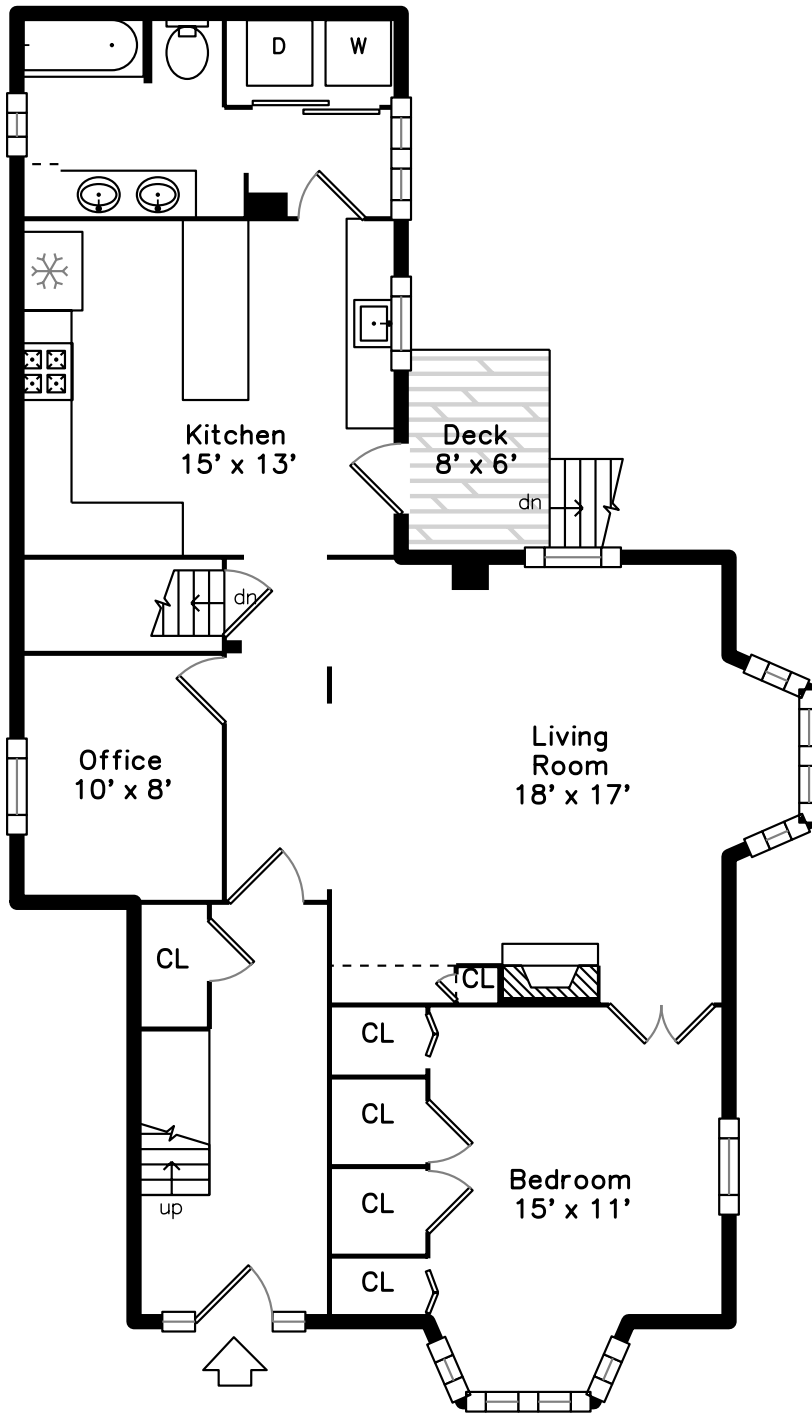

Top

Upper

Lower

Main

41 Collins Street Lynn, MA 01902

PicturePlan by  vis-home

Measurements may not be 100% accurate.
Floor plans are provided for convenience only.
Room sizes are not used to calculate area.

Top

Upper

Main

Lower

Outside

Outside

Outside

Outside

Outside

Hall

Living Room

Living Room

Kitchen

Kitchen

Kitchen

Bedroom

Bedroom

Office

Bathroom

Bathroom

Laundry

Deck

Living Room

Living Room