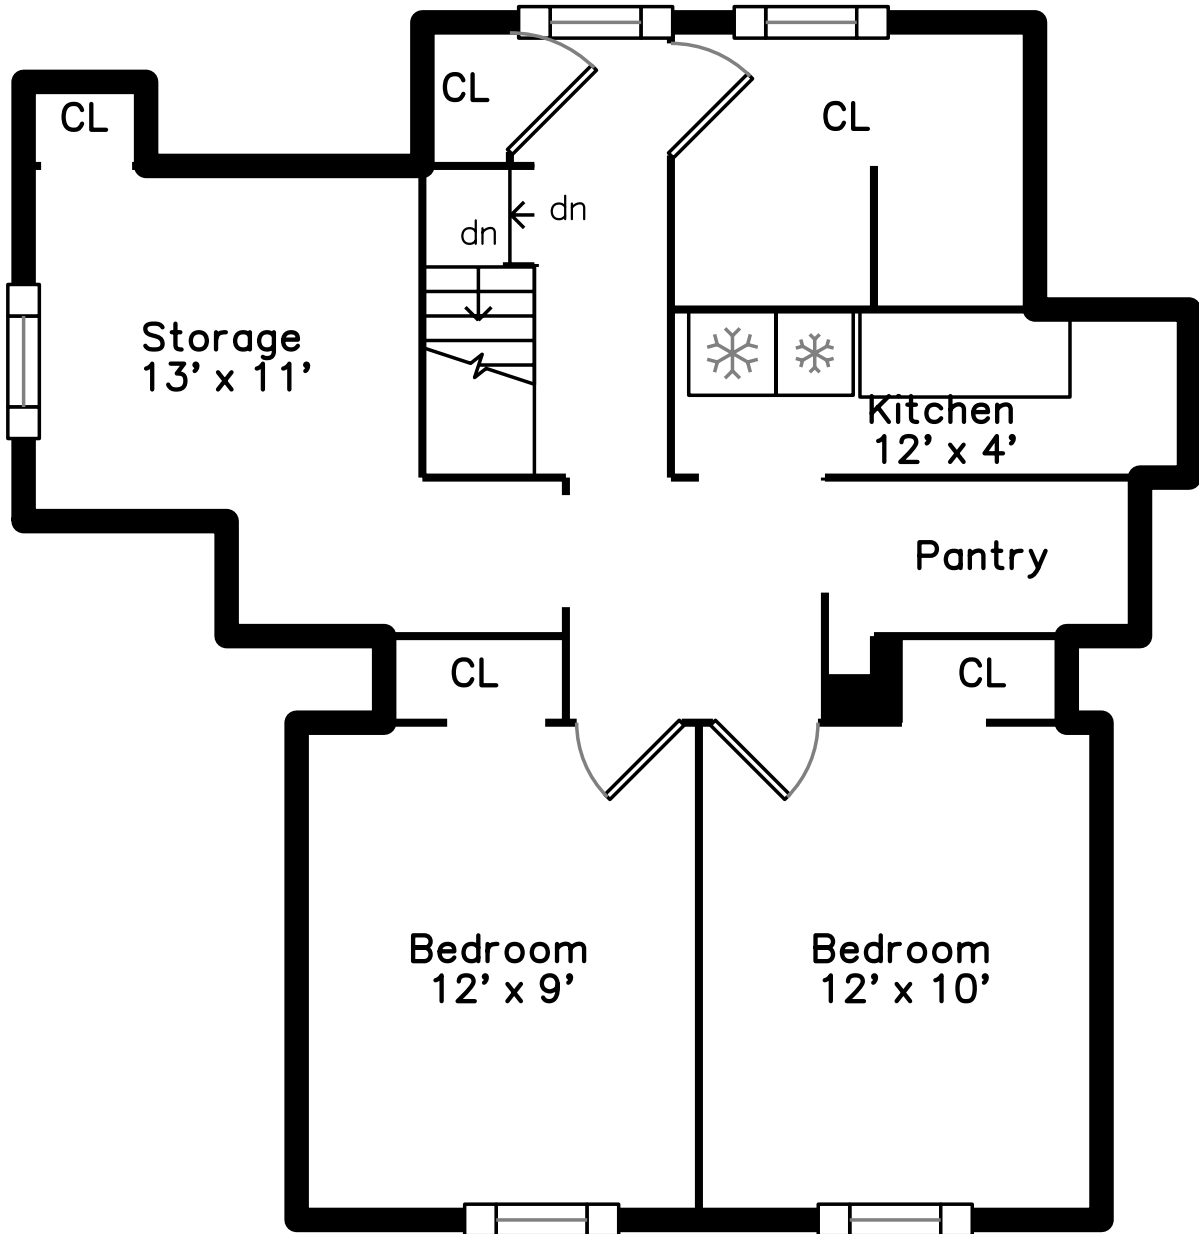

Top

Upper

Lower

Main

41 Collins Street Lynn, MA 01902

PicturePlan by  vis-home

Measurements may not be 100% accurate.
Floor plans are provided for convenience only.
Room sizes are not used to calculate area.

Top

Upper

Main

Lower

Outside

Outside

Outside

Outside

Outside

Hall

Living Room

Living Room

Kitchen

Kitchen

Kitchen

Bedroom

Bedroom

Office

Bathroom

Bathroom

Laundry

Deck

Living Room

Living Room