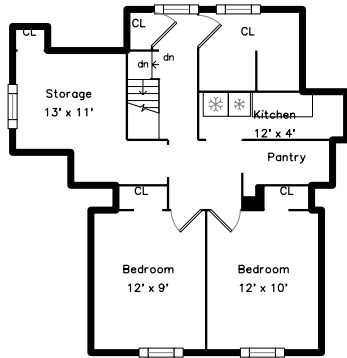

Top

Upper

Lower

Main

41 Collins Street Lynn, MA 01902

PicturePlan by  vis-home

Measurements may not be 100% accurate.
Floor plans are provided for convenience only.
Room sizes are not used to calculate area.

Top

Upper

Main

Lower

Outside

Outside

Outside

Outside

Outside

Hall

Living Room

Living Room

Kitchen

Kitchen

Kitchen

Bedroom

Bedroom

Office

Bathroom

Bathroom

Laundry

Deck

Living Room

Living Room