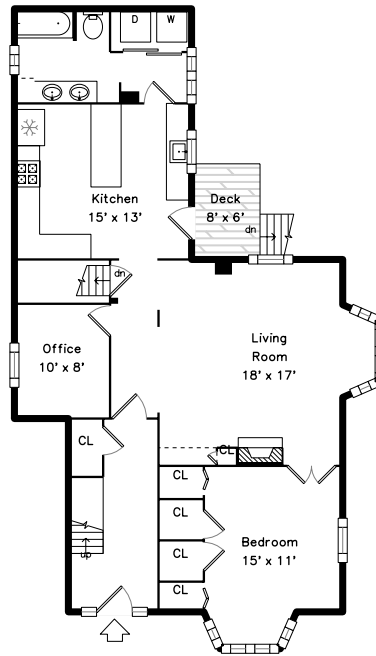

Top

Upper

Lower

Main

41 Collins Street Lynn, MA 01902

PicturePlan by  vis-home

Measurements may not be 100% accurate.
Floor plans are provided for convenience only.
Room sizes are not used to calculate area.

Top

Upper

Main

Lower

Outside

Outside

Outside

Outside

Outside

Hall

Living Room

Living Room

Kitchen

Kitchen

Kitchen

Bedroom

Bedroom

Office

Bathroom

Bathroom

Laundry

Deck

Living Room

Living Room