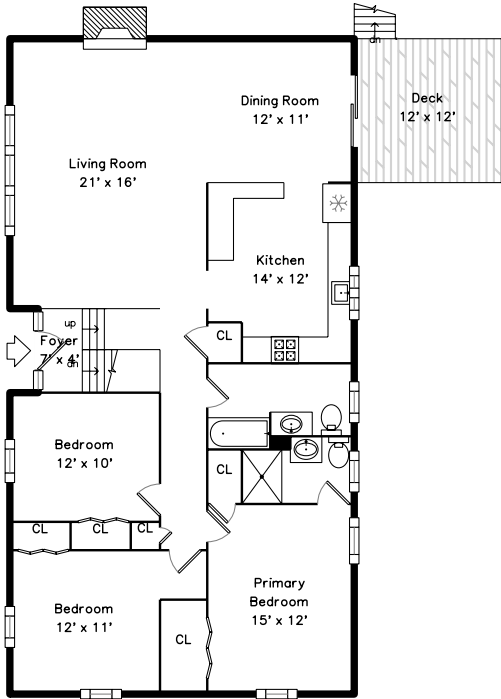

# Main

# Lower

246 Prairie Street  
Concord, MA 01742

PicturePlan by  vis-home

Measurements may not be 100% accurate.  
Floor plans are provided for convenience only.  
Room sizes are not used to calculate area.

# Lower

Outside

Outside

Back

Living Room

Living Room

Living Room

Dining Room

Deck

Bathroom

Bathroom

Family Room

Family Room

Bedroom

Bedroom

Bedroom