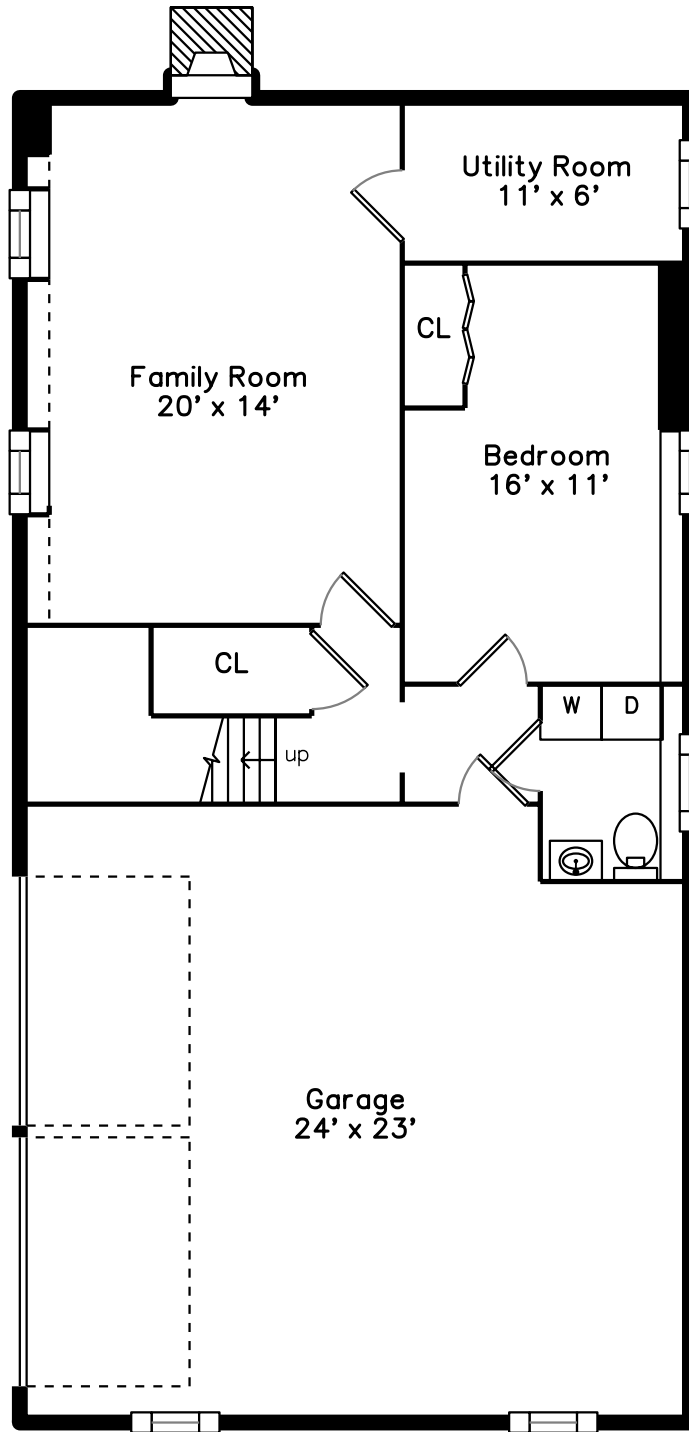

# Lower

246 Prairie Street  
Concord, MA 01742

PicturePlan by  vis-home

Measurements may not be 100% accurate.  
Floor plans are provided for convenience only.  
Room sizes are not used to calculate area.

# Main

# Lower

Outside

Outside

Back

Living Room

Living Room

Living Room

Dining Room

Deck

Bathroom

Bathroom

Family Room

Family Room

Bedroom

Bedroom

Bedroom