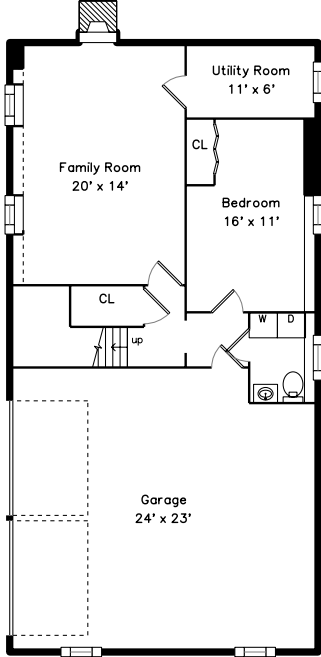

# Main

# Lower

246 Prairie Street  
Concord, MA 01742

PicturePlan by  vis-home

Measurements may not be 100% accurate.  
Floor plans are provided for convenience only.  
Room sizes are not used to calculate area.

# Lower

Outside

Outside

Back

Living Room

Living Room

Living Room

Dining Room

Deck

Bathroom

Bathroom

Family Room

Family Room

Bedroom

Bedroom

Bedroom