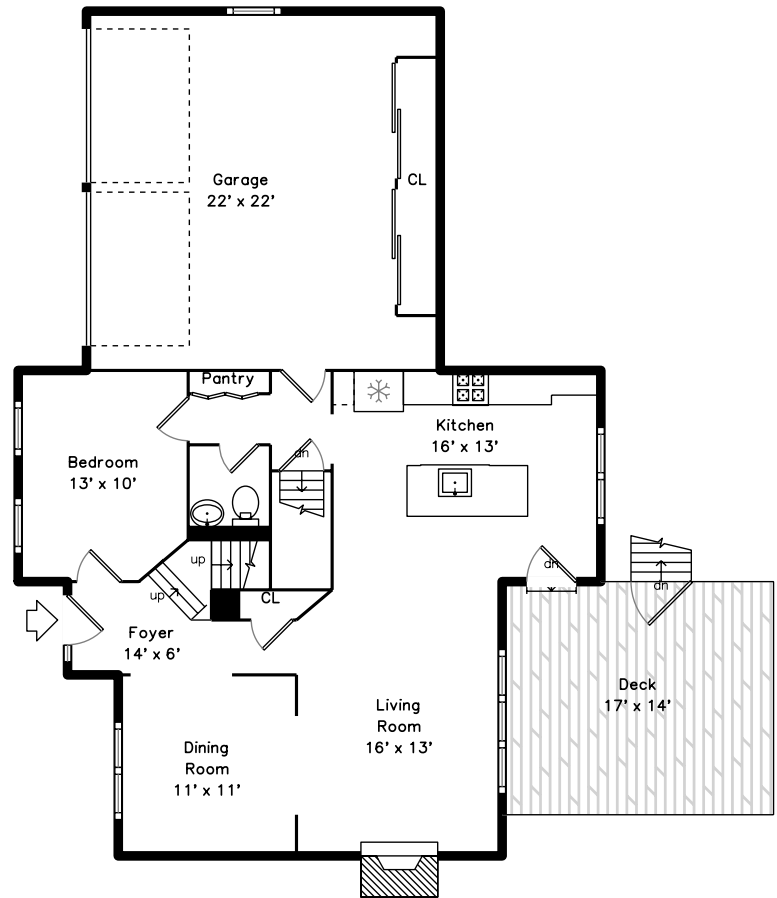

# Upper

# Main

# Lower

## 27 Cranberry Lane Burlington, MA 01803

PicturePlan by  vis-home

Measurements may not be 100% accurate.  
Floor plans are provided for convenience only.  
Room sizes are not used to calculate area.