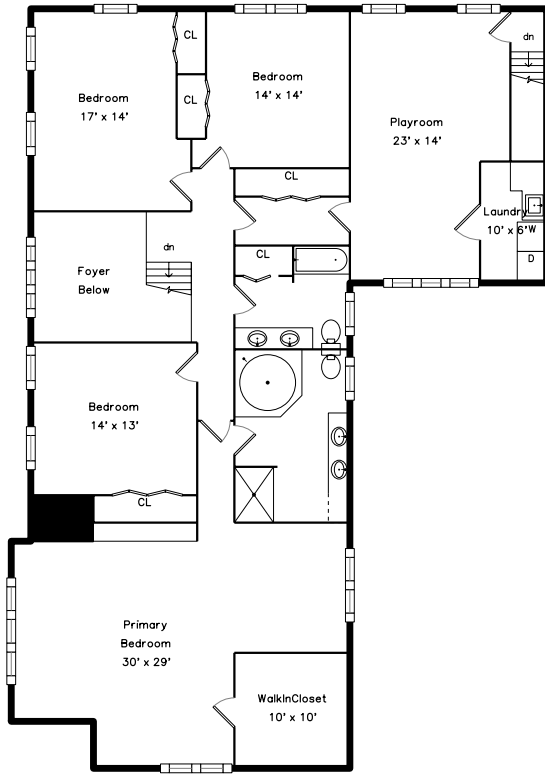

Upper

Main

99 Hartford Street
Medfield, MA 02052

PicturePlan by  vis-home

Measurements may not be 100% accurate.
Floor plans are provided for convenience only.
Room sizes are not used to calculate area.

Upper

Outside

Foyer

Foyer

Living Room

Living Room

Dining Room

Dining Room

Kitchen Dining

Bathroom

Bathroom

Deck

Primary Bedroom

Primary Bedroom

Primary Bedroom

Bedroom

Bedroom

Bathroom

Bathroom

Bonus Room

Bonus Room

Office

Bathroom