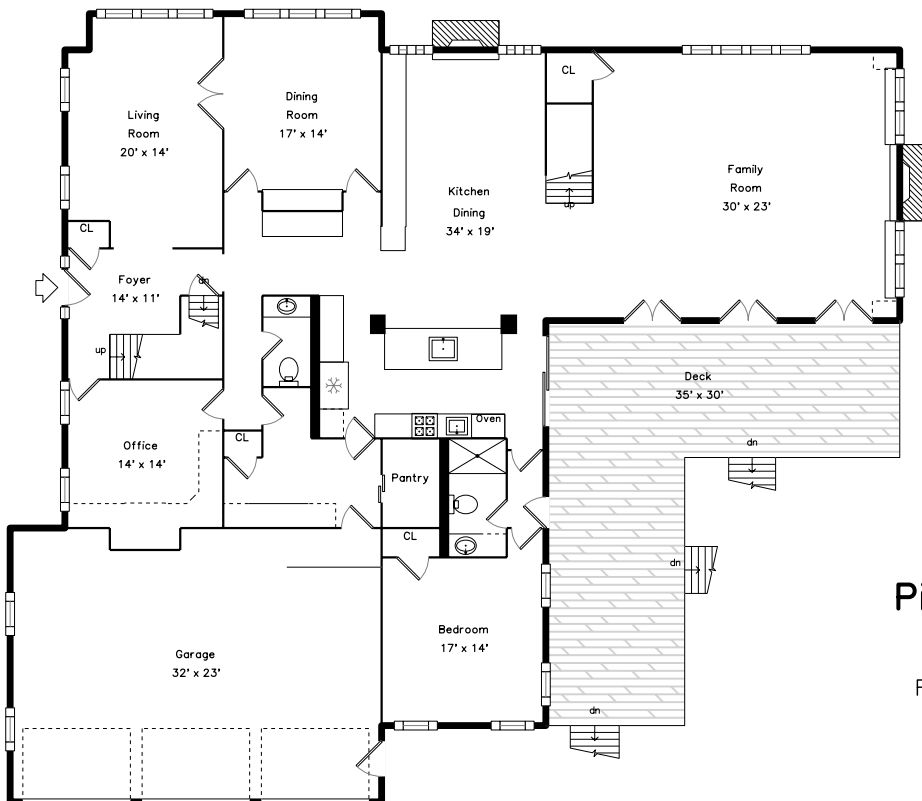

Upper

Main

99 Hartford Street
Medfield, MA 02052

PicturePlan by  vis-home

Measurements may not be 100% accurate.
Floor plans are provided for convenience only.
Room sizes are not used to calculate area.

Upper

Outside

Foyer

Foyer

Living Room

Living Room

Dining Room

Dining Room

Kitchen Dining

Kitchen Dining

Kitchen Dining

Kitchen Dining

Kitchen Dining

Kitchen Dining

Kitchen Dining

Kitchen Dining

Family Room

Bathroom

Bathroom

Deck

Primary Bedroom

Primary Bedroom

Primary Bedroom

Bedroom

Bedroom