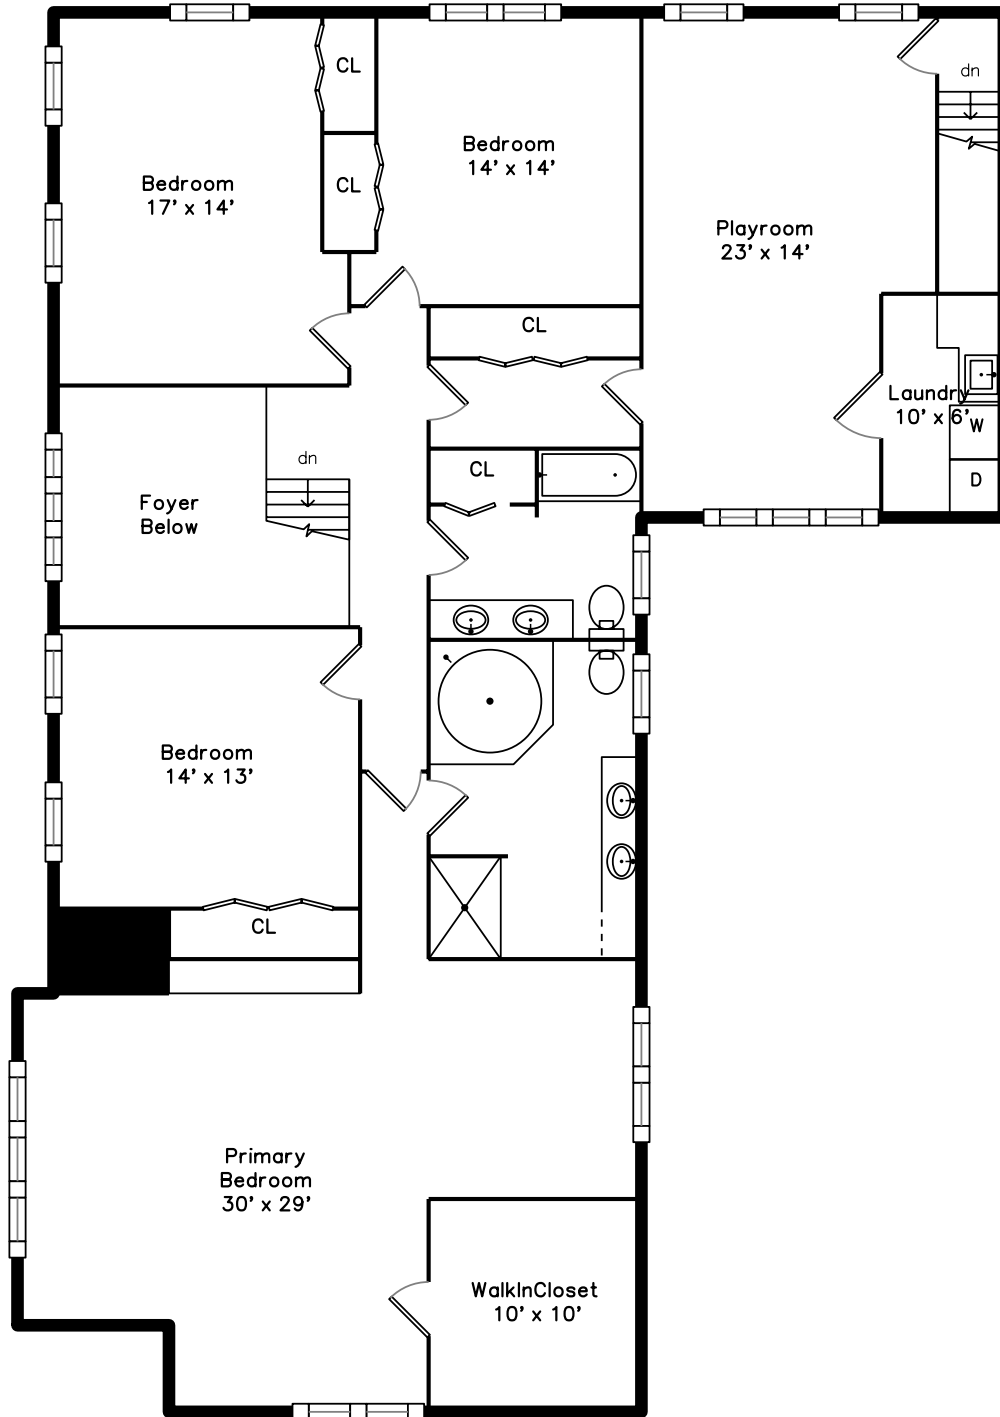

Upper

Main

99 Hartford Street
Medfield, MA 02052

PicturePlan by  vis-home

Measurements may not be 100% accurate.
Floor plans are provided for convenience only.
Room sizes are not used to calculate area.

Upper

Outside

Foyer

Foyer

Living Room

Living Room

Dining Room

Dining Room

Kitchen Dining

Kitchen Dining

Kitchen Dining

Kitchen Dining

Kitchen Dining

Kitchen Dining

Kitchen Dining

Kitchen Dining

Family Room

Bathroom

Bathroom

Deck

Primary Bedroom

Primary Bedroom

Primary Bedroom

Bedroom

Bedroom