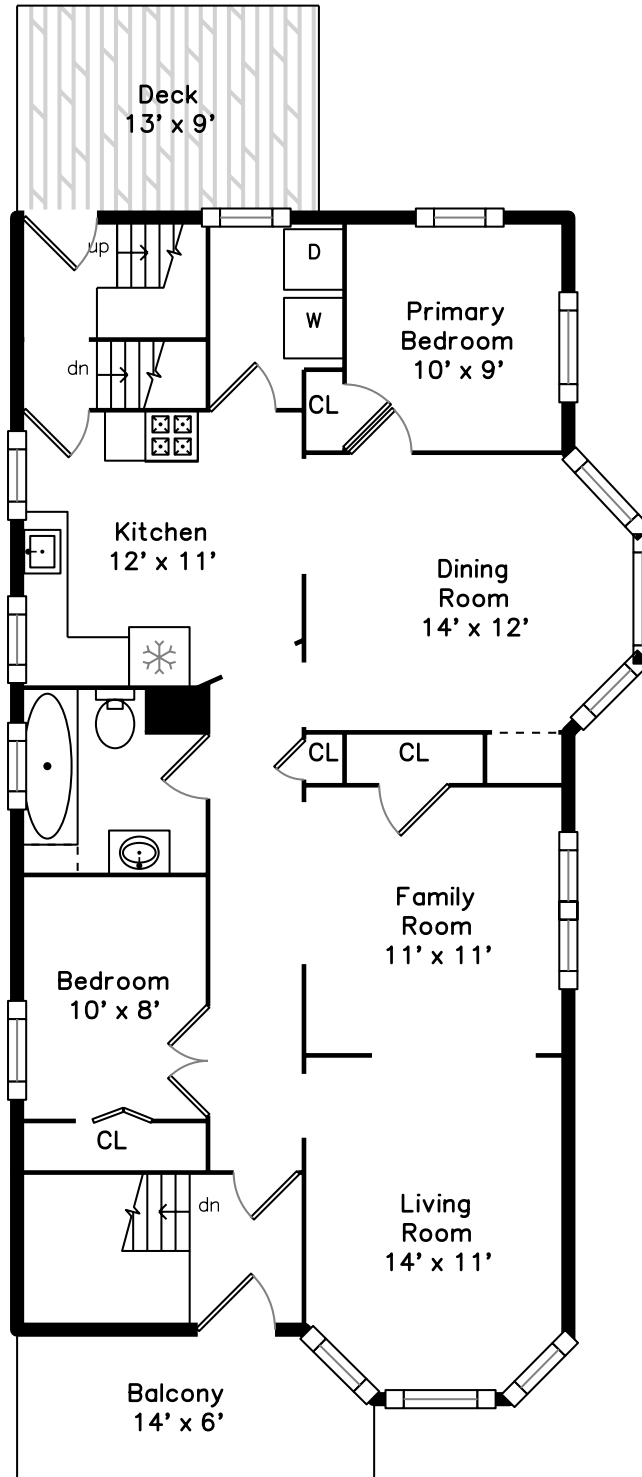

Upper

Bonus Room
61' x 15'

Main

17 Tower Street 1
Jamaica Plain, MA 02130

PicturePlan by  vis-home

Measurements may not be 100% accurate.
Floor plans are provided for convenience only.
Room sizes are not used to calculate area.

Upper

Bonus
Room
61' x 15'

Main

Outside

Outside

Outside

Living Room

Living Room

Family Room

Family Room

Dining Room

Dining Room

Kitchen

Kitchen

Laundry

Primary Bedroom

Bedroom

Bedroom

Balcony

Bathroom

Deck

Bonus Room

Bonus Room

Bathroom