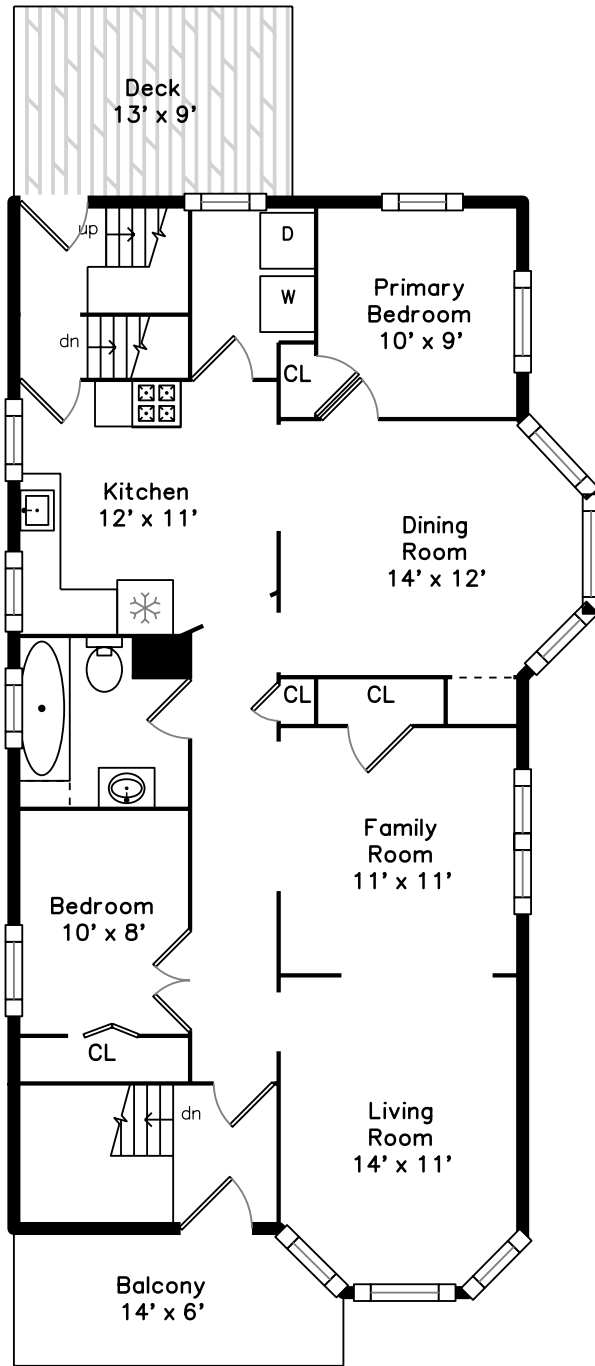

Upper

Bonus Room
61' x 15'

Main

17 Tower Street 1
Jamaica Plain, MA 02130

PicturePlan by  vis-home

Measurements may not be 100% accurate.
Floor plans are provided for convenience only.
Room sizes are not used to calculate area.

Upper

Bonus
Room
61' x 15'

Main

Outside

Outside

Outside

Living Room

Living Room

Family Room

Family Room

Dining Room

Dining Room

Kitchen

Kitchen

Laundry

Primary Bedroom

Bedroom

Bedroom

Balcony

Bathroom

Deck

Bonus Room

Bonus Room

Bathroom