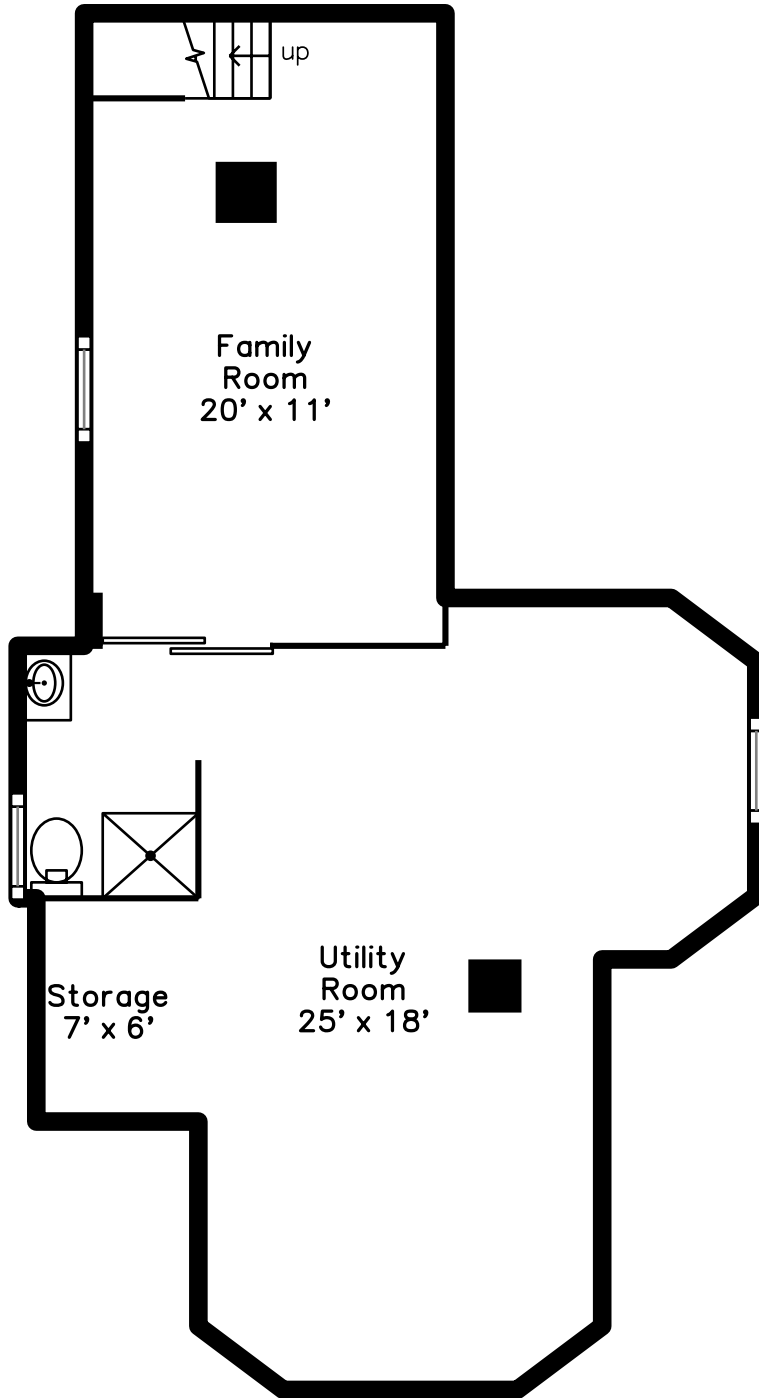

Upper

Main

Lower

284 Lake Avenue
Newton, MA 02461

PicturePlan by  vis-home

Measurements may not be 100% accurate.
Floor plans are provided for convenience only.
Room sizes are not used to calculate area.

Upper

Main

Lower

Outside

Outside

Outside

Outside

Outside

Outside

Outside

Foyer

Foyer

Living Room

Living Room

Living Room

Living Room

Living Room

Living Room

Living Room

Dining Room

Dining Room

Dining Room

Dining Room

Kitchen

Kitchen