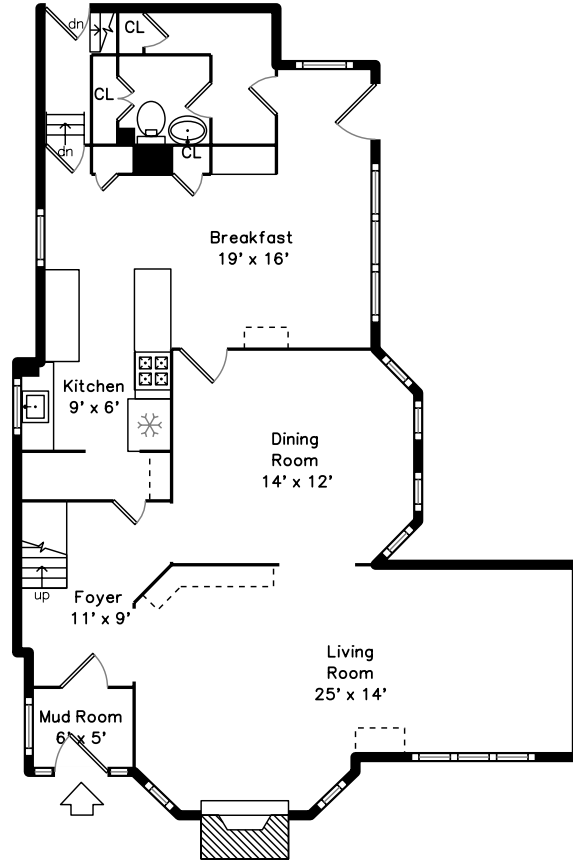

Upper

Main

Lower

284 Lake Avenue
Newton, MA 02461

PicturePlan by  vis-home

Measurements may not be 100% accurate.
Floor plans are provided for convenience only.
Room sizes are not used to calculate area.

Upper

Main

Lower

Outside

Outside

Outside

Outside

Outside

Outside

Outside

Foyer

Foyer

Living Room

Living Room

Living Room

Living Room

Living Room

Living Room

Living Room

Dining Room

Dining Room

Dining Room

Dining Room

Kitchen

Kitchen