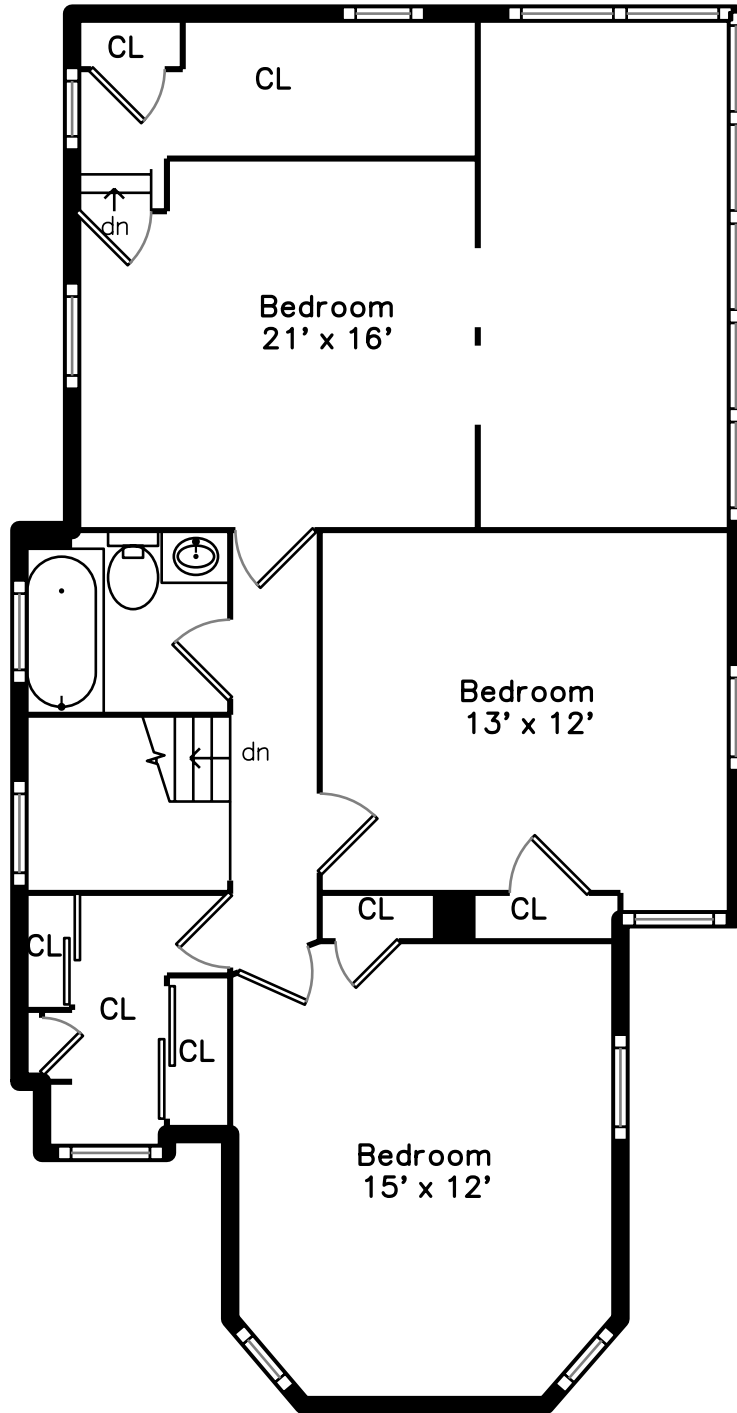

Upper

Main

Lower

284 Lake Avenue
Newton, MA 02461

PicturePlan by  vis-home

Measurements may not be 100% accurate.
Floor plans are provided for convenience only.
Room sizes are not used to calculate area.

Upper

Main

Lower

Outside

Outside

Outside

Outside

Outside

Outside

Outside

Foyer

Foyer

Living Room

Living Room

Living Room

Living Room

Living Room

Living Room

Living Room

Dining Room

Dining Room

Dining Room

Dining Room

Kitchen

Kitchen