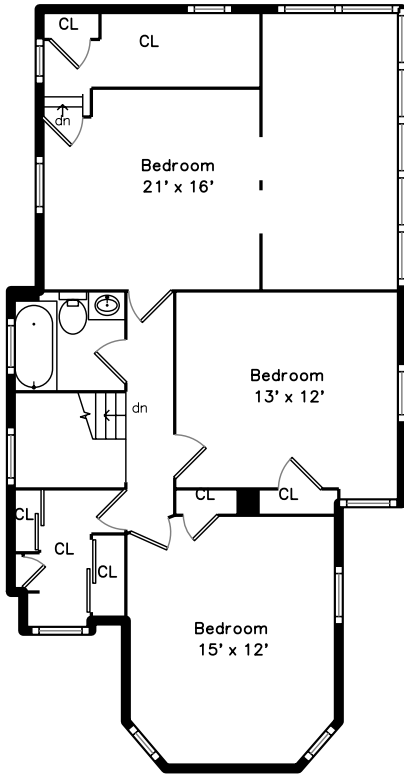

Upper

Main

Lower

284 Lake Avenue
Newton, MA 02461

PicturePlan by  vis-home

Measurements may not be 100% accurate.
Floor plans are provided for convenience only.
Room sizes are not used to calculate area.

Upper

Main

Lower

Outside

Outside

Outside

Outside

Outside

Outside

Outside

Foyer

Foyer

Living Room

Living Room

Living Room

Living Room

Living Room

Living Room

Living Room

Dining Room

Dining Room

Dining Room

Dining Room

Kitchen

Kitchen