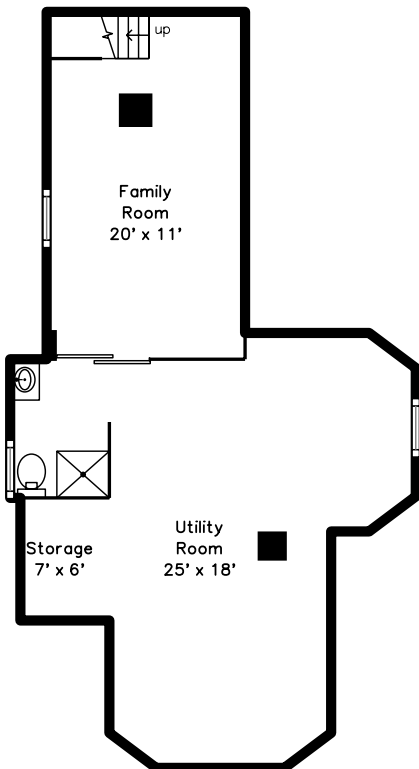

Upper

Main

Lower

284 Lake Avenue
Newton, MA 02461

PicturePlan by  vis-home

Measurements may not be 100% accurate.
Floor plans are provided for convenience only.
Room sizes are not used to calculate area.

Upper

Main

Lower

Outside

Outside

Outside

Outside

Outside

Outside

Outside

Foyer

Foyer

Living Room

Living Room

Living Room

Living Room

Living Room

Bedroom

Bathroom

Family Room

Family Room

Bathroom

Aerial View

Aerial View

Aerial View