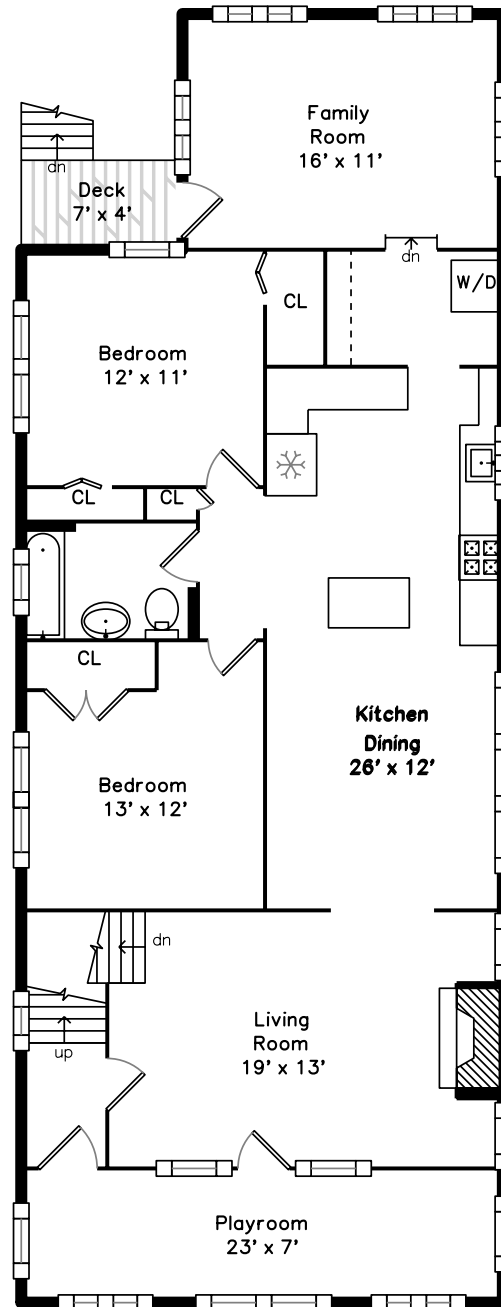

Upper

Main

**27 Homer Circle
Medford, MA 02155**

PicturePlan by  vis-home

Measurements may not be 100% accurate.
Floor plans are provided for convenience only.
Room sizes are not used to calculate area.

Upper

Main

Outside

Back

Garage

Living Room

Living Room

Family Room

Family Room

Kitchen Dining

Kitchen Dining

Kitchen Dining

Kitchen Dining

Kitchen Dining

Bedroom

Bedroom

Bedroom

Bedroom

Laundry

Back

Bathroom

Playroom

Primary Bedroom

Primary Bedroom

Primary Bedroom