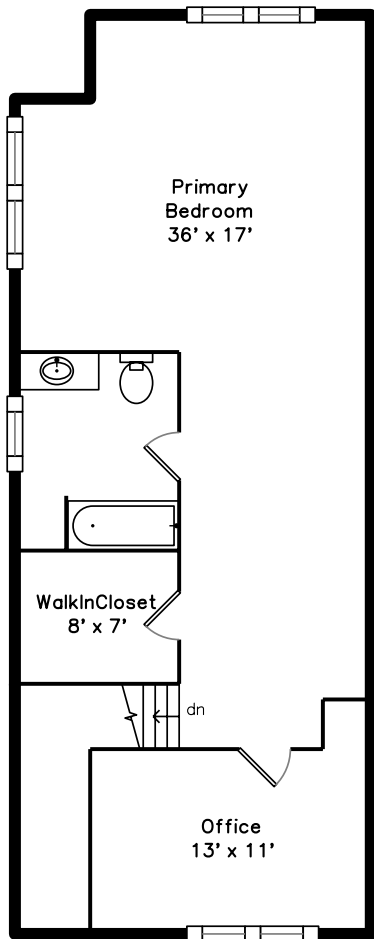

Upper

Main

**27 Homer Circle
Medford, MA 02155**

PicturePlan by  vis-home

Measurements may not be 100% accurate.
Floor plans are provided for convenience only.
Room sizes are not used to calculate area.

Upper

Main

Outside

Back

Garage

Living Room

Living Room

Family Room

Family Room

Kitchen Dining

Kitchen Dining

Kitchen Dining

Kitchen Dining

Kitchen Dining

Bedroom

Bedroom

Bedroom

Bedroom

Laundry

Back

Bathroom

Playroom

Primary Bedroom

Primary Bedroom

Primary Bedroom