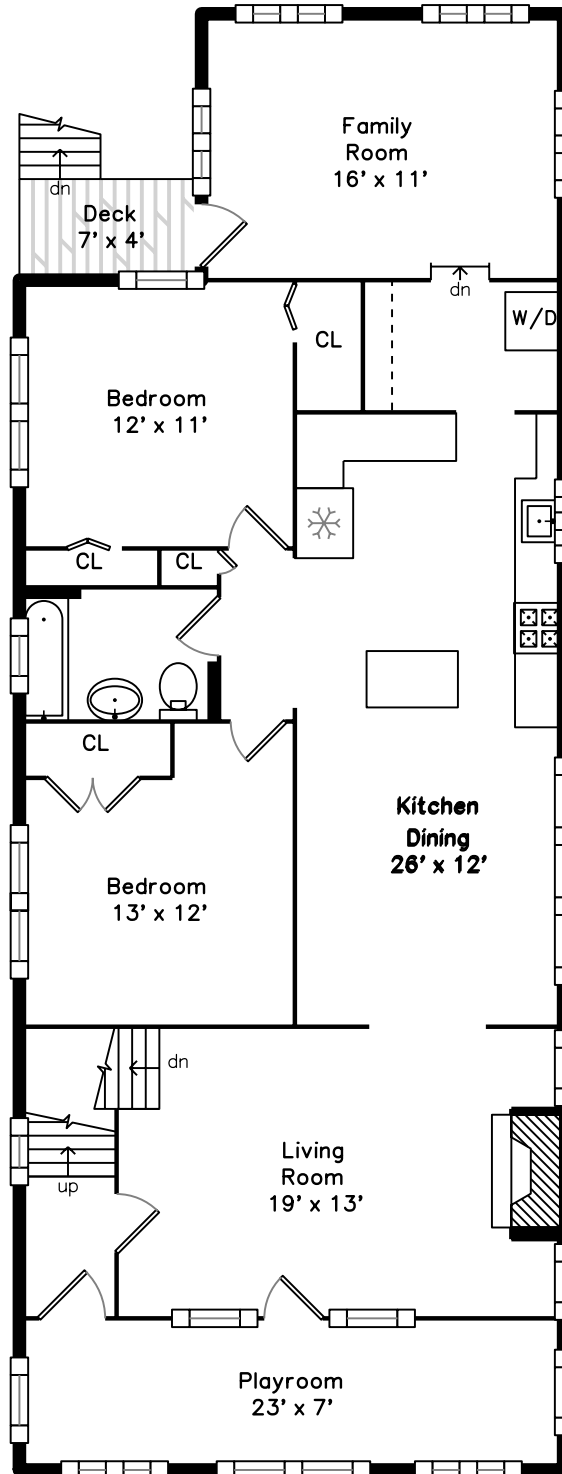

Upper

Main

**27 Homer Circle
Medford, MA 02155**

PicturePlan by  vis-home

Measurements may not be 100% accurate.
Floor plans are provided for convenience only.
Room sizes are not used to calculate area.

Upper

Main

Outside

Back

Garage

Living Room

Living Room

Family Room

Family Room

Kitchen Dining

Kitchen Dining

Kitchen Dining

Kitchen Dining

Kitchen Dining

Bedroom

Bedroom

Bedroom

Bedroom

Laundry

Back

Bathroom

Playroom

Primary Bedroom

Primary Bedroom

Primary Bedroom