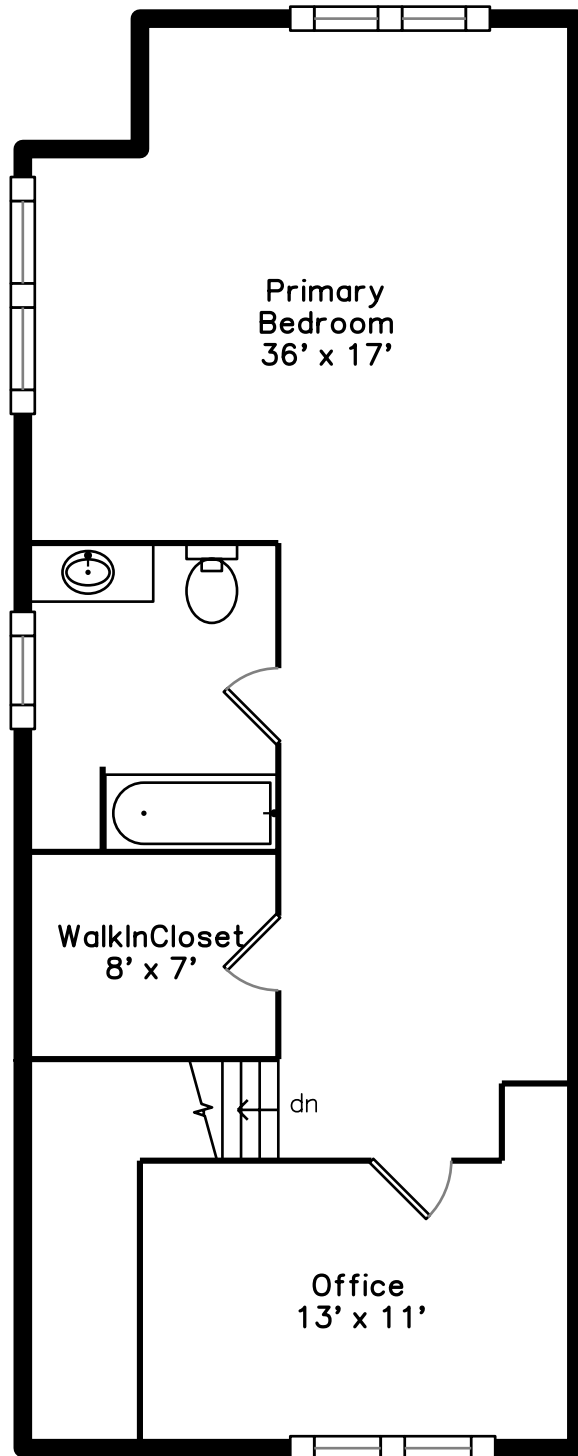

Upper

Main

**27 Homer Circle
Medford, MA 02155**

PicturePlan by  vis-home

Measurements may not be 100% accurate.
Floor plans are provided for convenience only.
Room sizes are not used to calculate area.

Upper

Main

Outside

Back

Garage

Living Room

Living Room

Family Room

Family Room

Kitchen Dining

Kitchen Dining

Kitchen Dining

Kitchen Dining

Kitchen Dining

Bedroom

Bedroom

Bedroom

Bedroom

Laundry

Back

Bathroom

Playroom

Primary Bedroom

Primary Bedroom

Primary Bedroom