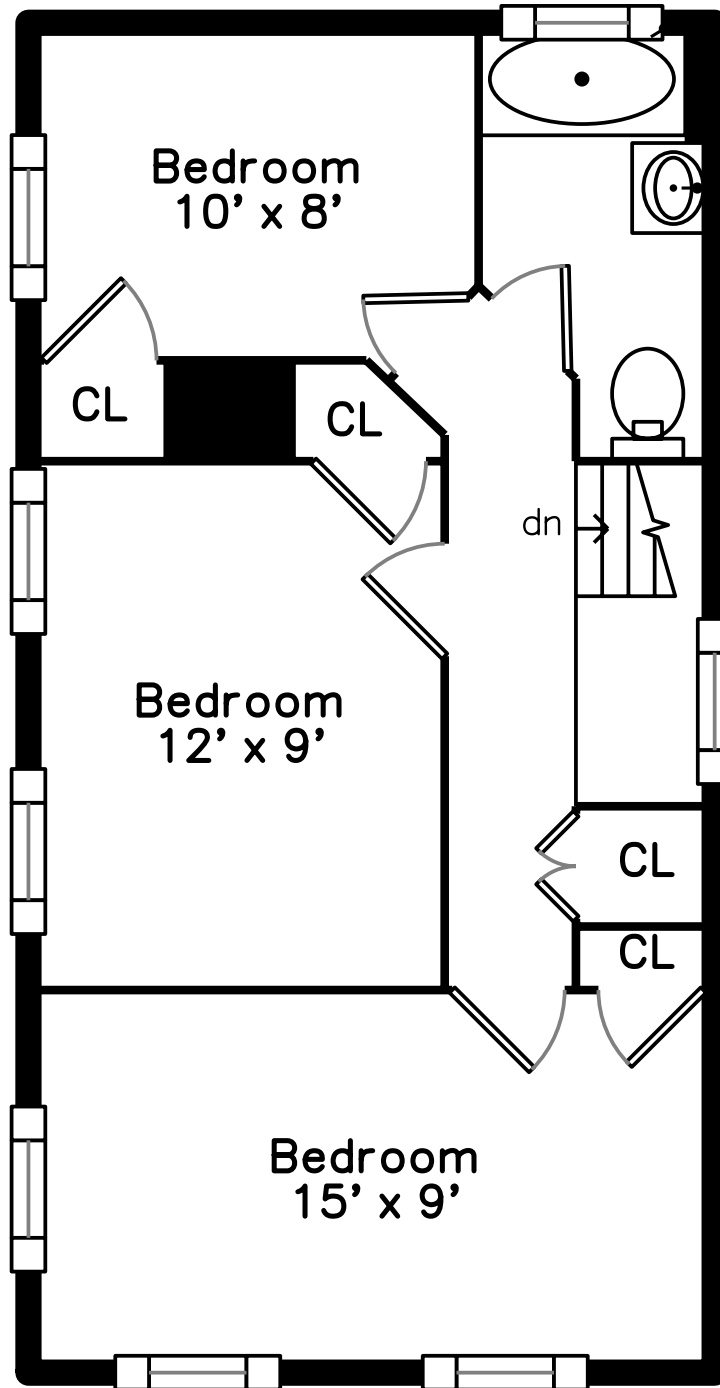

# Upper

# Main

54 Antwerp Street  
Boston, MA 02135

PicturePlan by  vis-home

Measurements may not be 100% accurate.  
Floor plans are provided for convenience only.  
Room sizes are not used to calculate area.

# Main

Outside

Outside

Outside

Backyard

Backyard

Living Room

Living Room