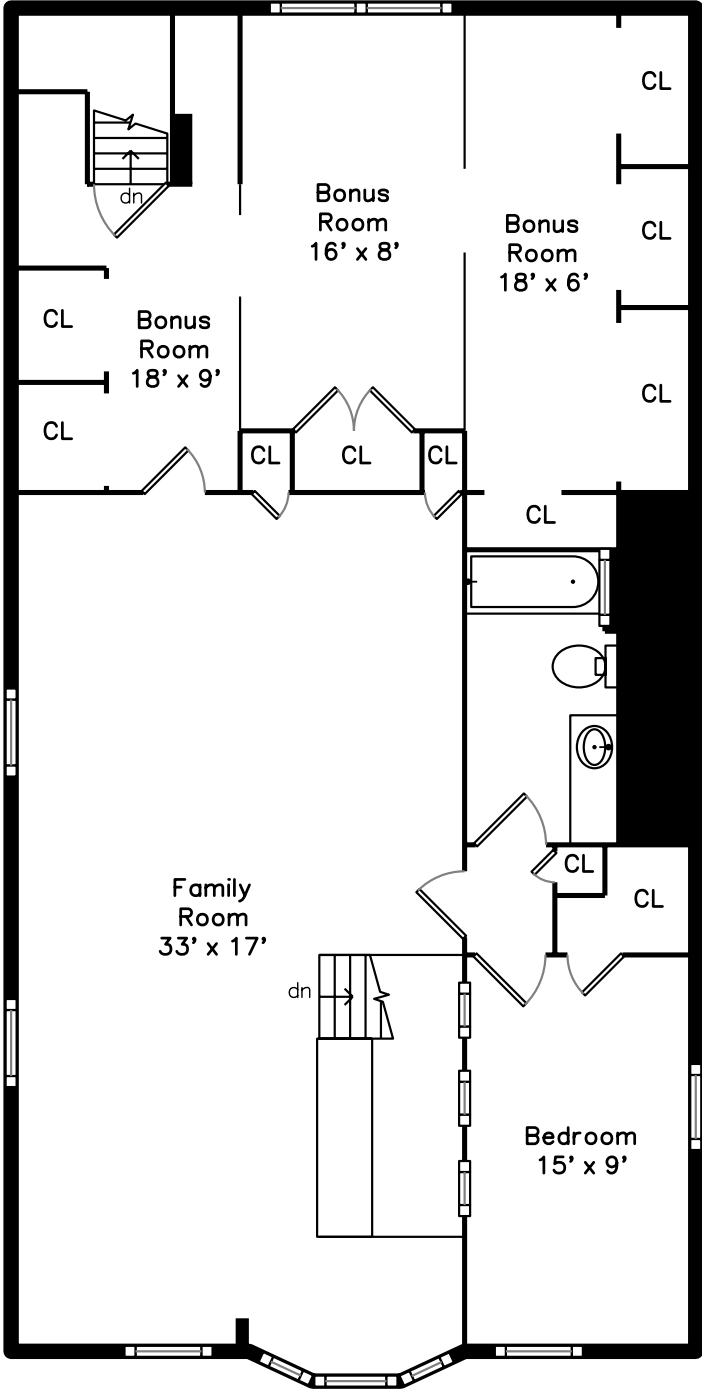

Top

Main

Upper

**100 Beals Street
Brookline, MA 02446**

PicturePlan by  vis-home

Measurements may not be 100% accurate.
Floor plans are provided for convenience only.
Room sizes are not used to calculate area.

Top

Upper

Main

Outside

Outside

Back

Back

Back

Back

Foyer

Foyer

Living Room

Living Room

Dining Room

Dining Room

Dining Room

Bedroom

Laundry

Bathroom

Bathroom

Foyer

Foyer

Living Room

Living Room