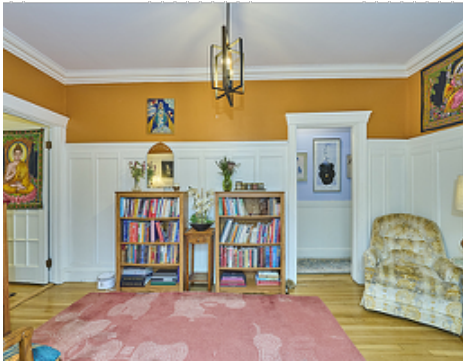

Top

Main

Upper

**100 Beals Street
Brookline, MA 02446**

PicturePlan by  vis-home

Measurements may not be 100% accurate.
Floor plans are provided for convenience only.
Room sizes are not used to calculate area.

Back

Foyer

Foyer

Living Room

Living Room

Dining Room

Dining Room

Dining Room