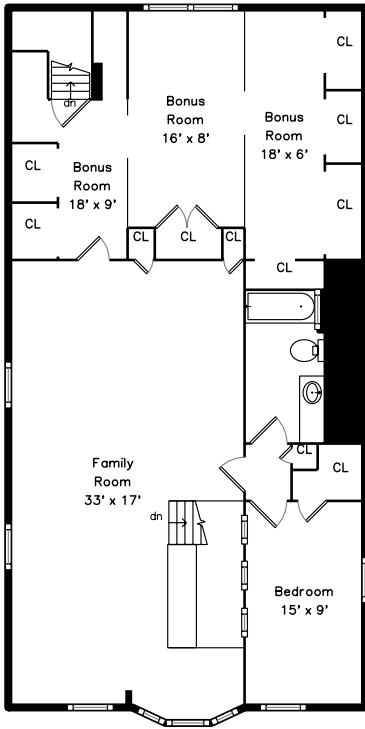

Top

Main

Upper

**100 Beals Street
Brookline, MA 02446**

PicturePlan by  vis-home

Measurements may not be 100% accurate.
Floor plans are provided for convenience only.
Room sizes are not used to calculate area.

Top

Upper

Main

Outside

Outside

Back

Back

Back

Back

Foyer

Foyer

Living Room

Living Room

Dining Room

Dining Room

Dining Room

Bedroom

Laundry

Bathroom

Bathroom

Foyer

Foyer

Living Room

Living Room