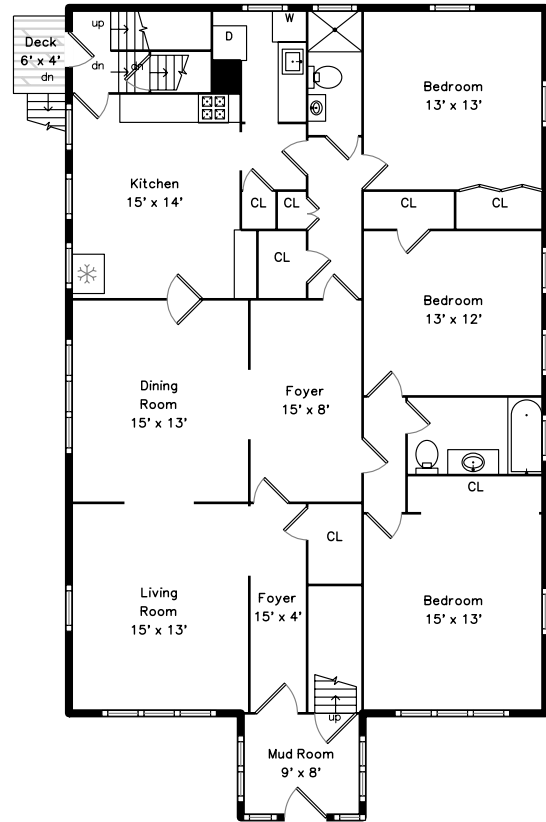

Top

Main

Upper

**100 Beals Street
Brookline, MA 02446**

PicturePlan by  vis-home

Measurements may not be 100% accurate.
Floor plans are provided for convenience only.
Room sizes are not used to calculate area.

Top

Upper

Main

Outside

Outside

Back

Back

Back

Back

Foyer

Foyer

Living Room

Living Room

Dining Room

Dining Room

Dining Room

Bedroom

Laundry

Bathroom

Bathroom

Foyer

Foyer

Living Room

Living Room