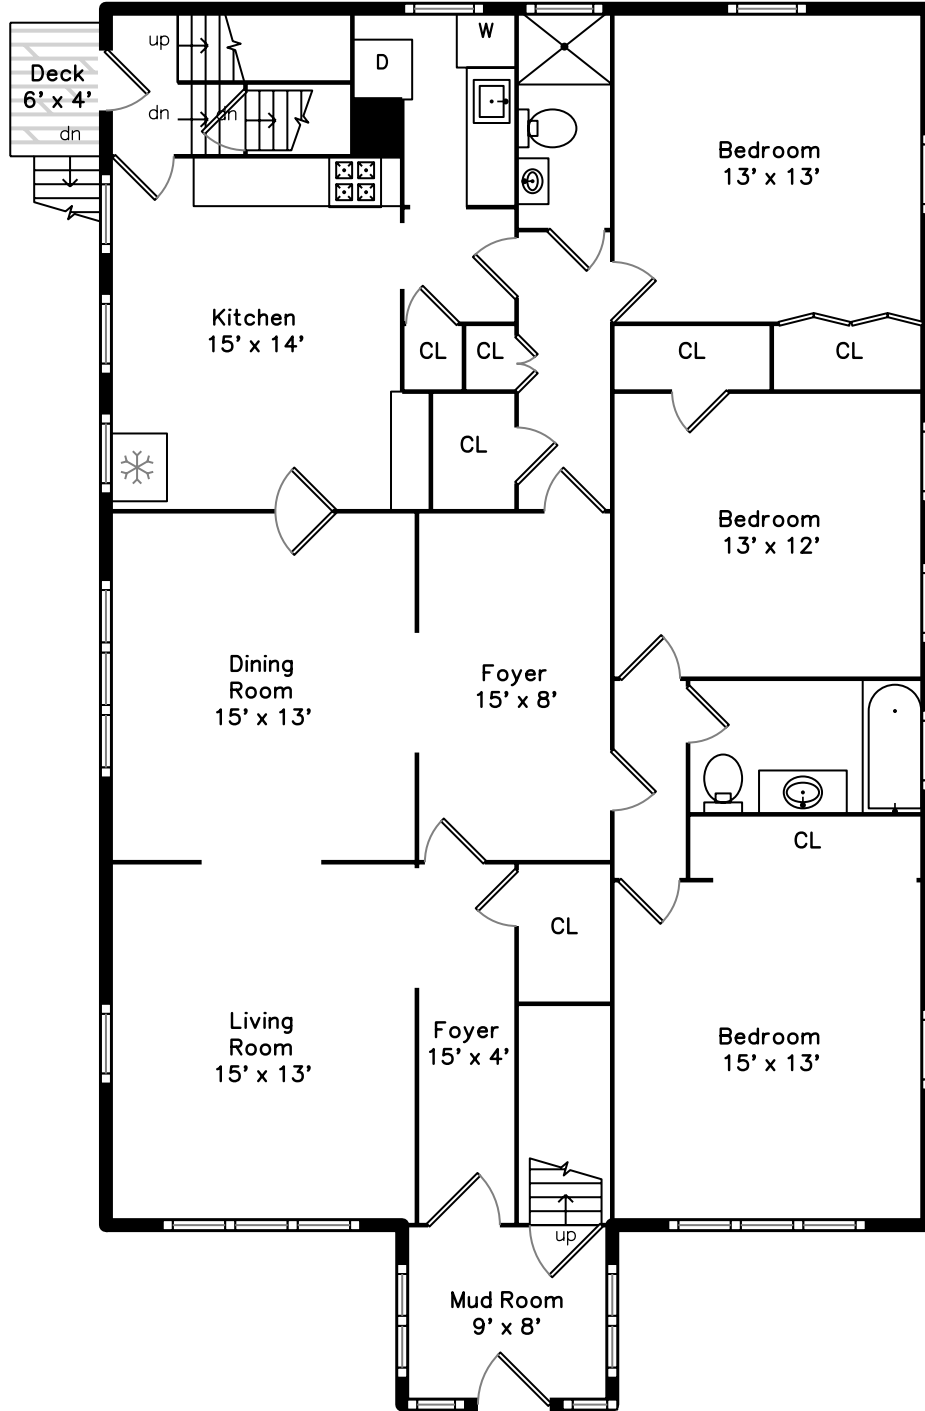

Top

Main

Upper

**100 Beals Street
Brookline, MA 02446**

PicturePlan by  vis-home

Measurements may not be 100% accurate.
Floor plans are provided for convenience only.
Room sizes are not used to calculate area.

Top

Upper

Main

Outside

Outside

Back

Back

Back

Back

Foyer

Foyer

Living Room

Living Room

Dining Room

Dining Room

Dining Room

Bedroom

Laundry

Bathroom

Bathroom

Foyer

Foyer

Living Room

Living Room