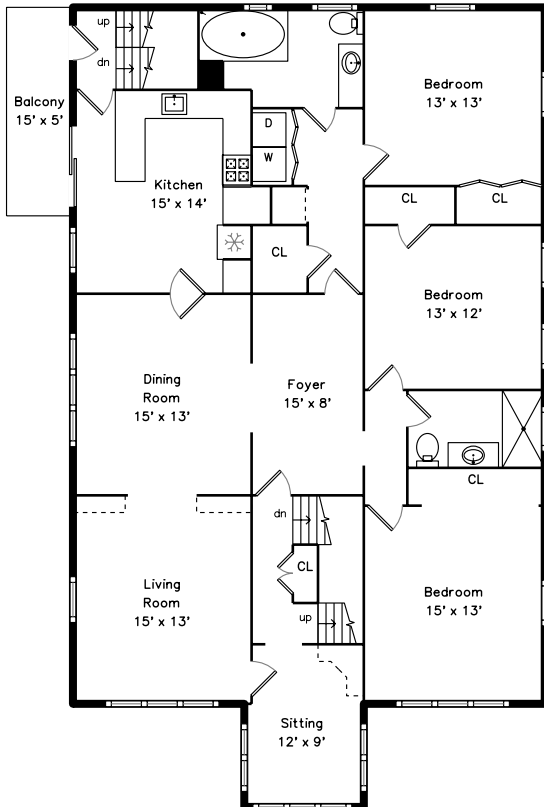

Top

Main

Upper

**100 Beals Street
Brookline, MA 02446**

PicturePlan by  vis-home

Measurements may not be 100% accurate.
Floor plans are provided for convenience only.
Room sizes are not used to calculate area.

Top

Upper

Main

Outside

Outside

Back

Back

Back

Back

Foyer

Foyer

Living Room

Living Room

Dining Room

Dining Room

Dining Room

Family Room

Family Room

Family Room

Bonus Room

Bonus Room

Bedroom

Bathroom

Bathroom