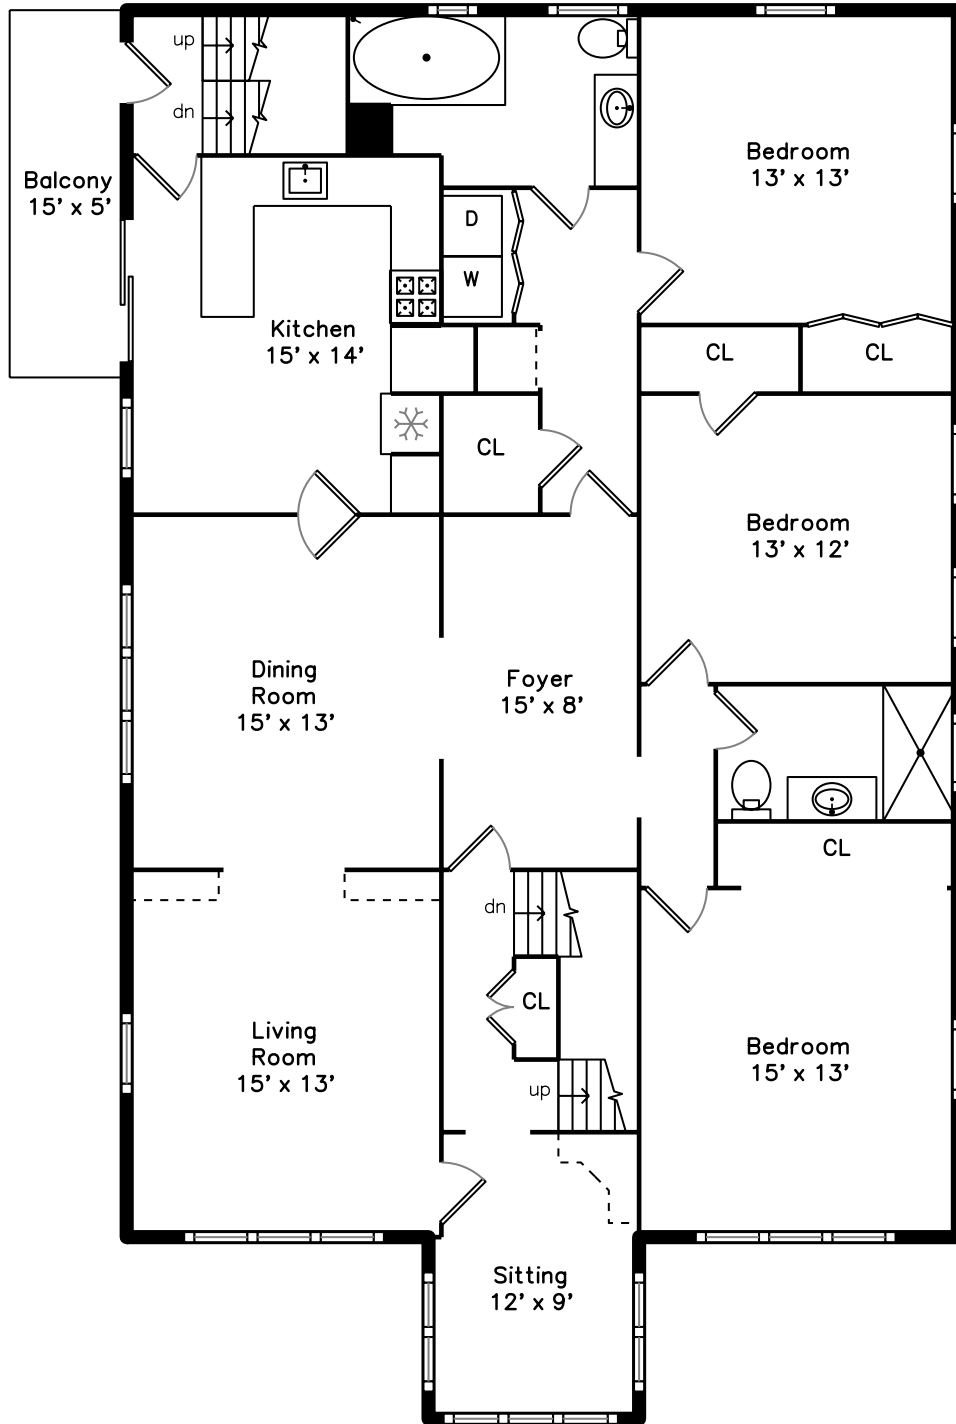

Top

Main

Upper

**100 Beals Street
Brookline, MA 02446**

PicturePlan by  vis-home

Measurements may not be 100% accurate.
Floor plans are provided for convenience only.
Room sizes are not used to calculate area.

Top

Upper

Main

Outside

Outside

Back

Back

Back

Back

Foyer

Foyer

Living Room

Living Room

Dining Room

Dining Room

Dining Room

Bedroom

Laundry

Bathroom

Bathroom

Foyer

Foyer

Living Room

Living Room