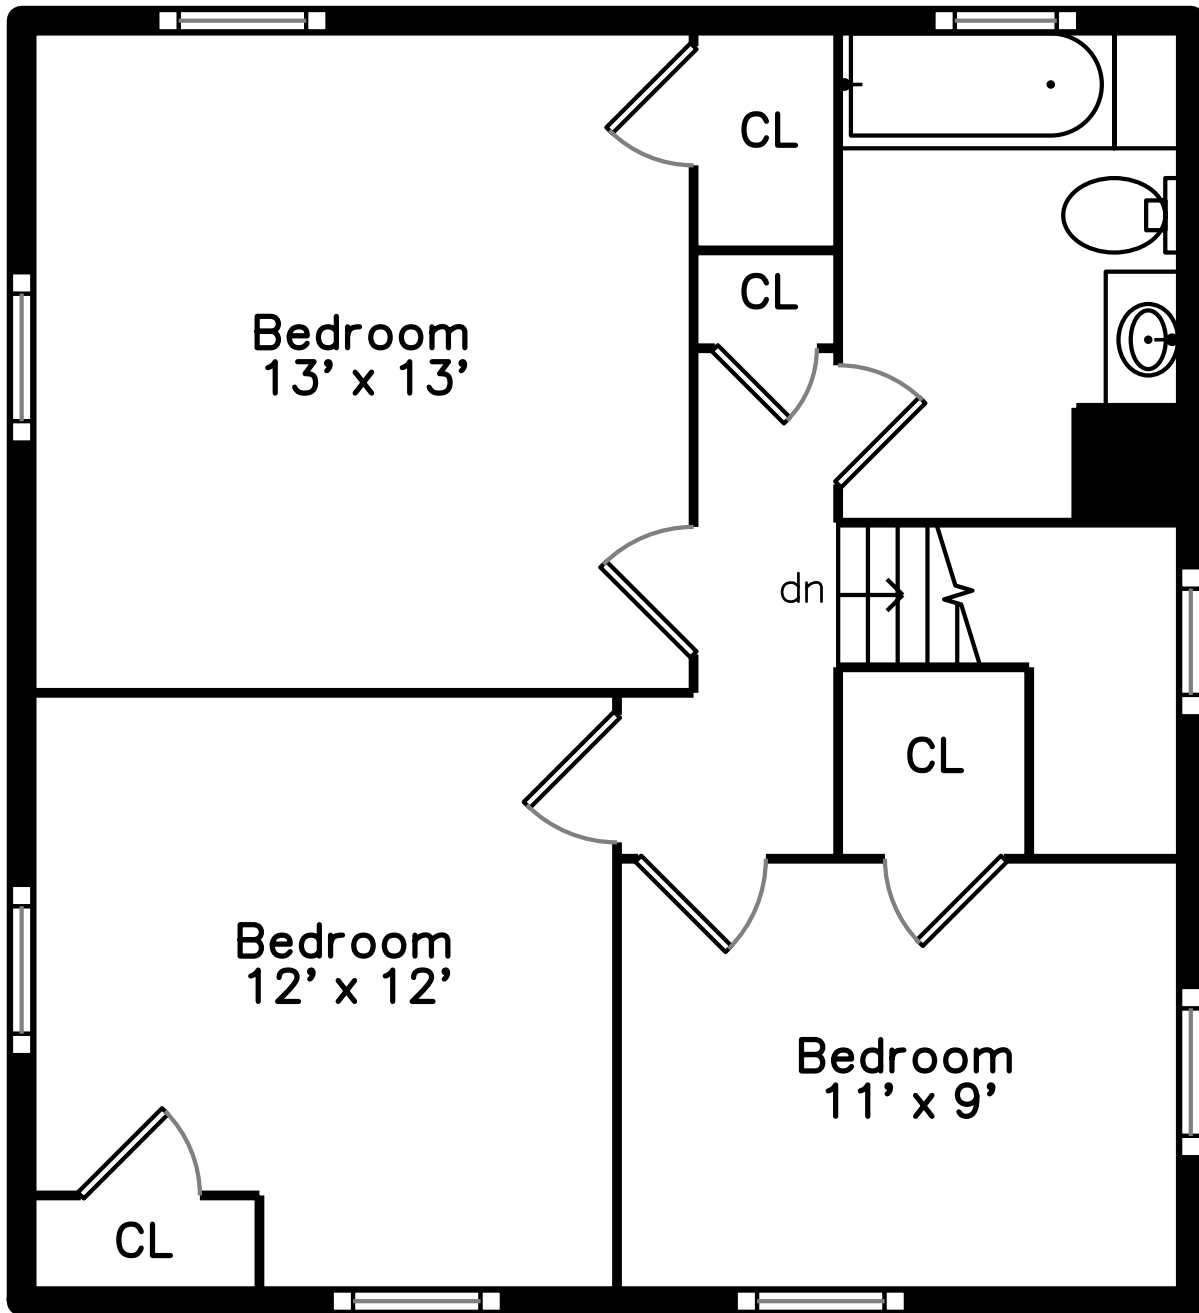

Upper

Main

87 Bonad Road
Brookline, MA 02467

PicturePlan by  vis-home

Measurements may not be 100% accurate.
Floor plans are provided for convenience only.
Room sizes are not used to calculate area.

Upper

Main

Living Room

Living Room

Living Room

Dining Room

Dining Room

Family Room

Family Room

Family Room

Kitchen

Kitchen

Kitchen

Kitchen

Deck

Deck

Bathroom

Bathroom

Porch

Bedroom

Bedroom

Bedroom

Bedroom

Bedroom

Bedroom

Bathroom