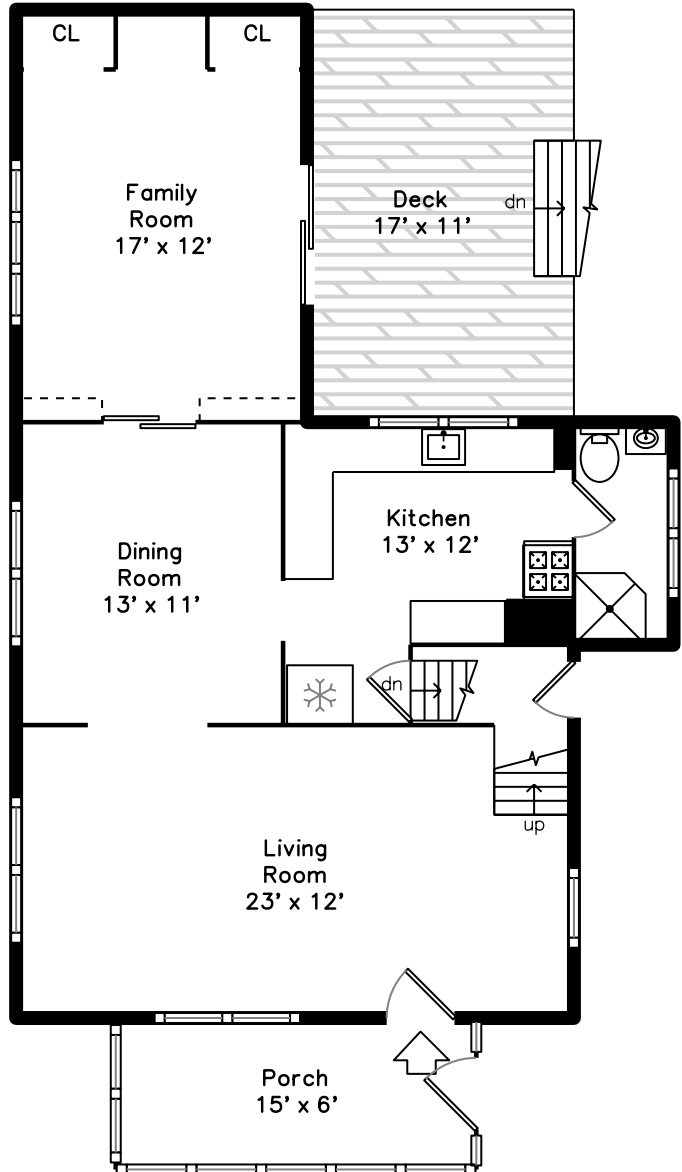

Upper

Main

87 Bonad Road
Brookline, MA 02467

PicturePlan by  vis-home

Measurements may not be 100% accurate.
Floor plans are provided for convenience only.
Room sizes are not used to calculate area.

Upper

Main

Living Room

Living Room

Living Room

Dining Room

Dining Room

Family Room

Family Room

Family Room

Kitchen

Kitchen

Kitchen

Kitchen

Deck

Deck

Bathroom

Bathroom

Porch

Bedroom

Bedroom

Bedroom

Bedroom

Bedroom

Bedroom

Bathroom