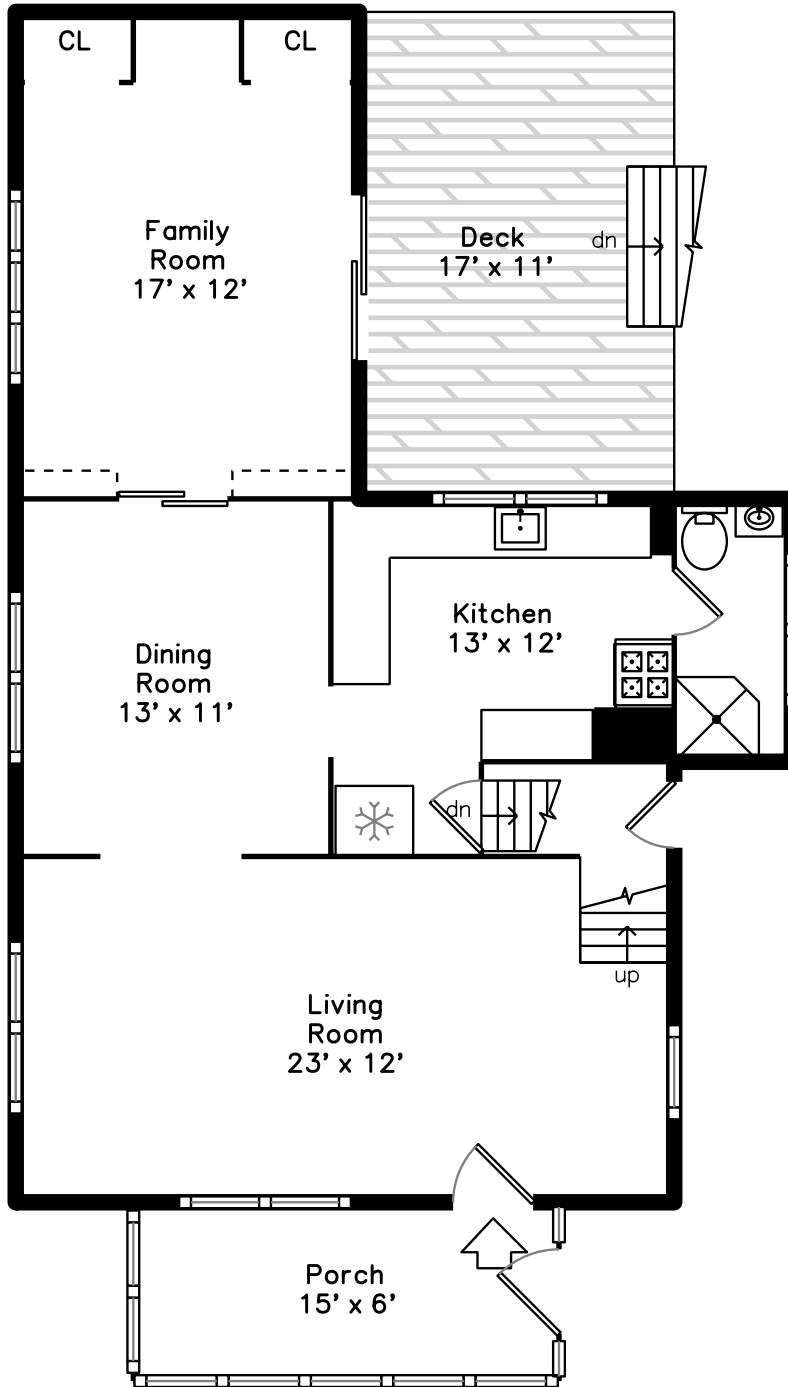

Upper

Main

87 Bonad Road
Brookline, MA 02467

PicturePlan by  vis-home

Measurements may not be 100% accurate.
Floor plans are provided for convenience only.
Room sizes are not used to calculate area.

Upper

Main

Living Room

Living Room

Living Room

Dining Room

Dining Room

Family Room

Family Room

Family Room

Kitchen

Kitchen

Kitchen

Kitchen

Deck

Deck

Bathroom

Bathroom

Porch

Bedroom

Bedroom

Bedroom

Bedroom

Bedroom

Bedroom

Bathroom