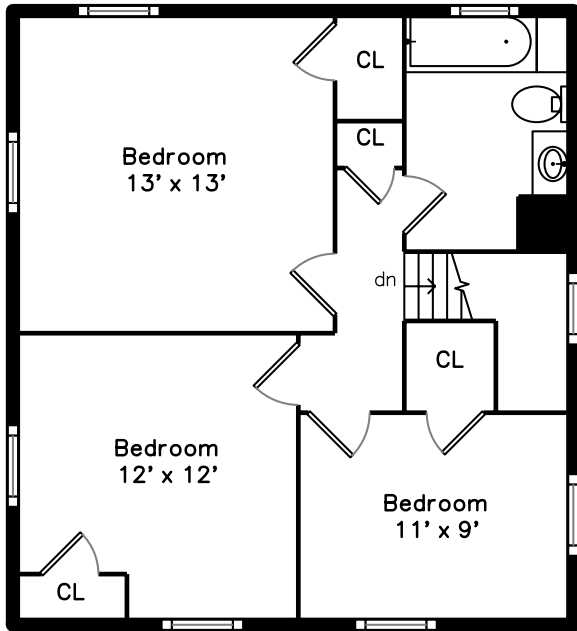

Upper

Main

87 Bonad Road
Brookline, MA 02467

PicturePlan by  vis-home

Measurements may not be 100% accurate.
Floor plans are provided for convenience only.
Room sizes are not used to calculate area.

Upper

Main

Living Room

Living Room

Living Room

Dining Room

Dining Room

Family Room

Family Room

Family Room

Kitchen

Kitchen

Kitchen

Kitchen

Deck

Deck

Bathroom

Bathroom

Porch

Bedroom

Bedroom

Bedroom

Bedroom

Bedroom

Bedroom

Bathroom