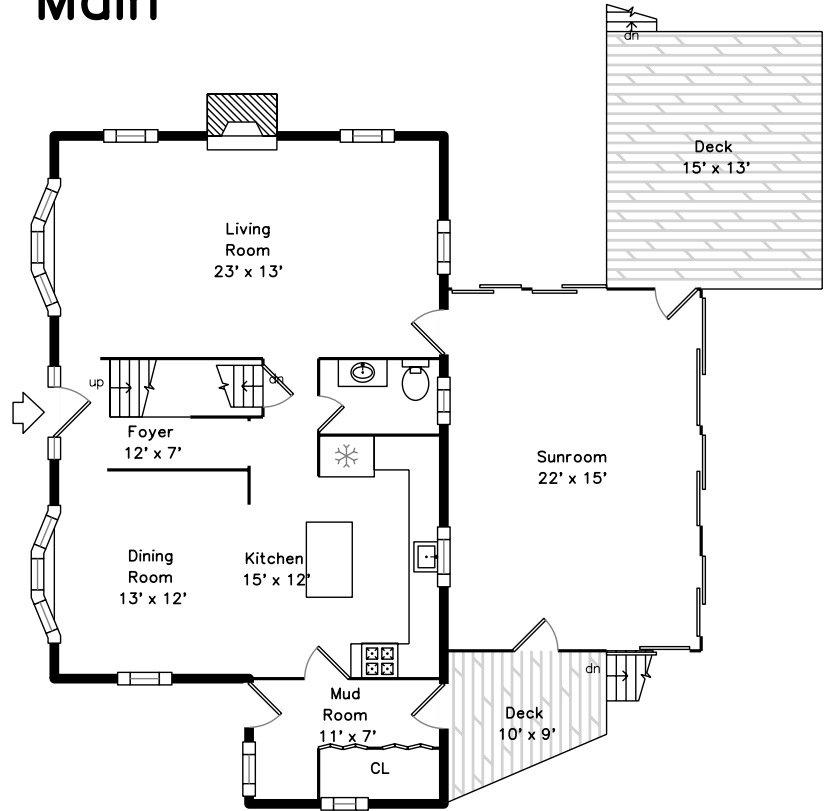

Upper

Main

Lower

31 Maureen Drive
Tewksbury, MA 01876

PicturePlan by  vis-home

Measurements may not be 100% accurate.
Floor plans are provided for convenience only.
Room sizes are not used to calculate area.

Upper

Main

Lower

Outside

Outside

Outside

Outside

Outside

Outside

Outside

Outside

Deck

Deck

Deck

Aerial View

Aerial View

Living Room

Dining Room

Dining Room

Dining Room

Dining Room

Kitchen

Kitchen

Kitchen