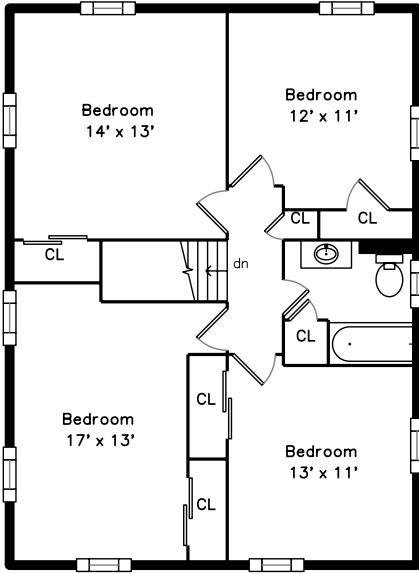

Upper

Main

Lower

31 Maureen Drive
Tewksbury, MA 01876

PicturePlan by  vis-home

Measurements may not be 100% accurate.
Floor plans are provided for convenience only.
Room sizes are not used to calculate area.

Upper

Main

Lower

Outside

Outside

Outside

Outside

Outside

Aerial View

Aerial View

Aerial View

Aerial View

Aerial View

Aerial View

Living Room

Living Room

Bedroom

Bedroom

Bedroom

Bathroom

Familyroom