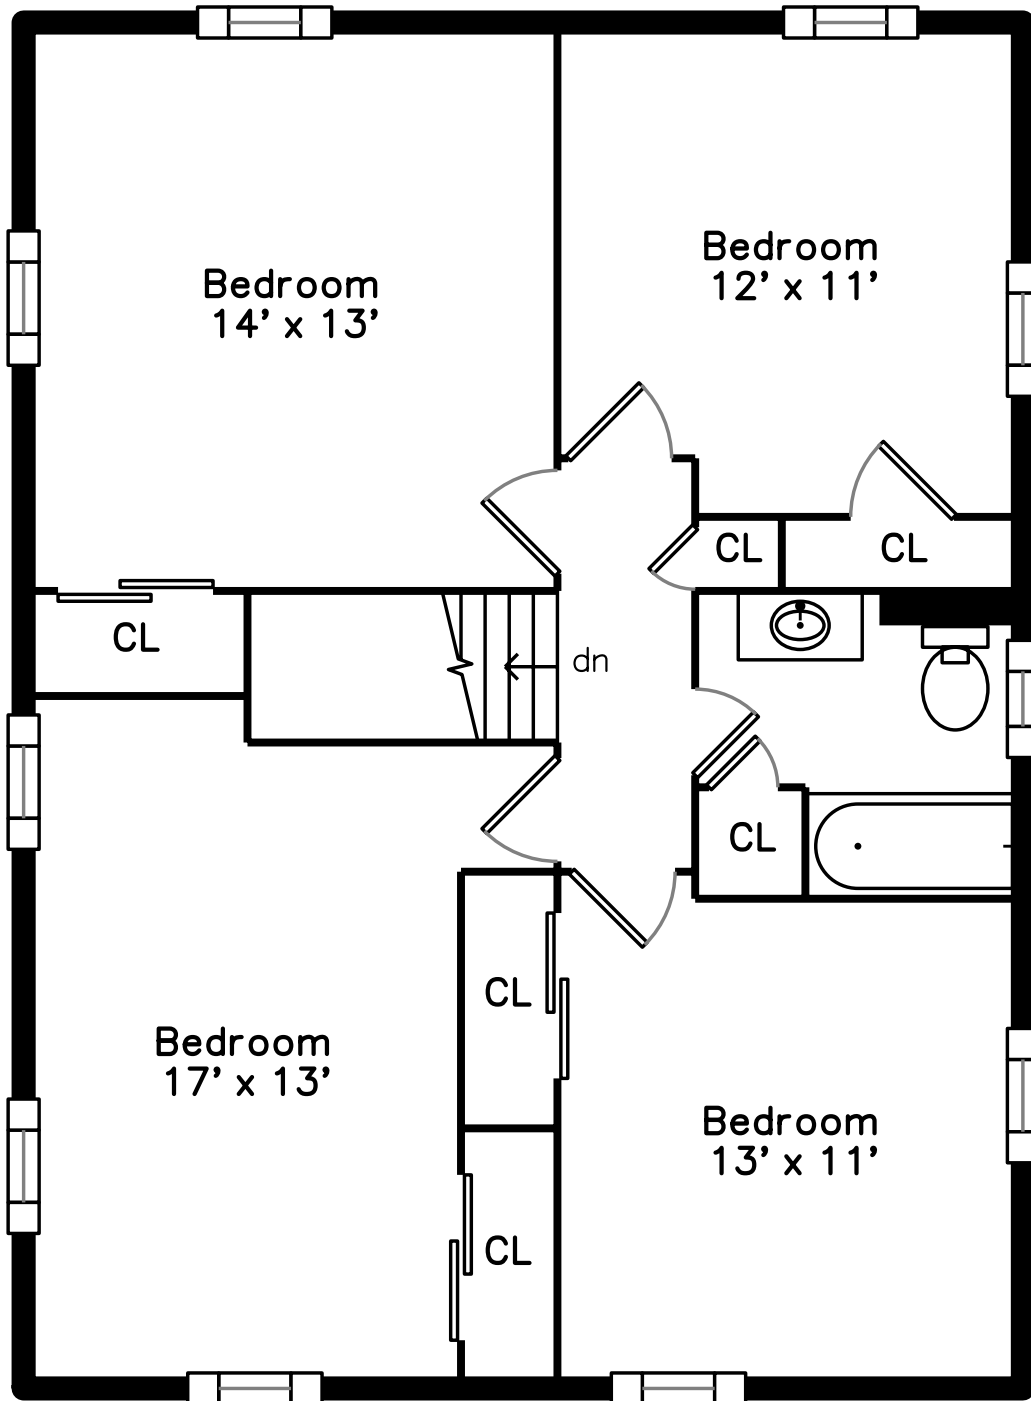

Upper

Main

Lower

31 Maureen Drive
Tewksbury, MA 01876

PicturePlan by  vis-home

Measurements may not be 100% accurate.
Floor plans are provided for convenience only.
Room sizes are not used to calculate area.

Upper

Main

Lower

Outside

Outside

Outside

Outside

Outside

Aerial View

Aerial View

Aerial View

Aerial View

Aerial View

Aerial View

Living Room

Living Room

Bedroom

Bedroom

Bedroom

Bathroom

Familyroom