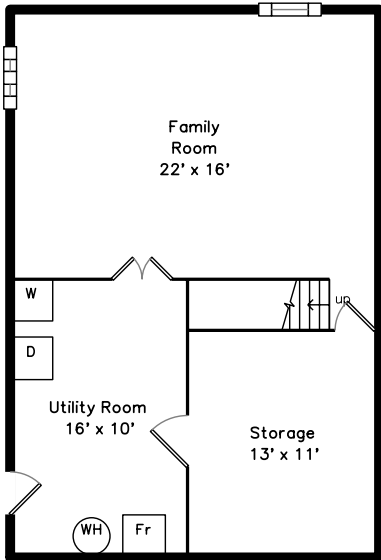

Upper

Main

Lower

31 Maureen Drive
Tewksbury, MA 01876

PicturePlan by  vis-home

Measurements may not be 100% accurate.
Floor plans are provided for convenience only.
Room sizes are not used to calculate area.