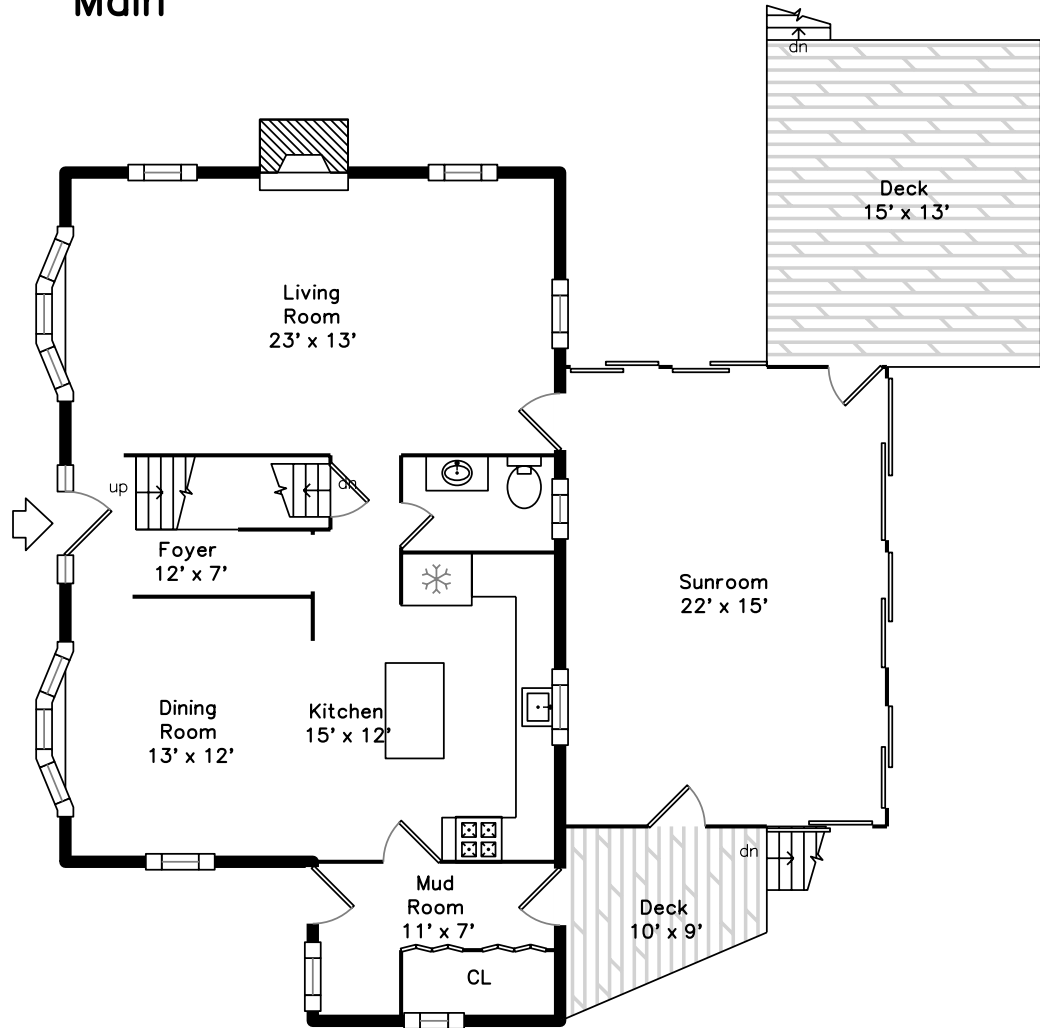

Upper

Main

Lower

31 Maureen Drive
Tewksbury, MA 01876

PicturePlan by  vis-home

Measurements may not be 100% accurate.
Floor plans are provided for convenience only.
Room sizes are not used to calculate area.

Upper

Main

Lower

Outside

Outside

Outside

Outside

Outside

Outside

Outside

Outside

Deck

Deck

Deck

Aerial View

Aerial View

Aerial View

Aerial View

Aerial View

Aerial View

Aerial View

Aerial View

Living Room

Living Room