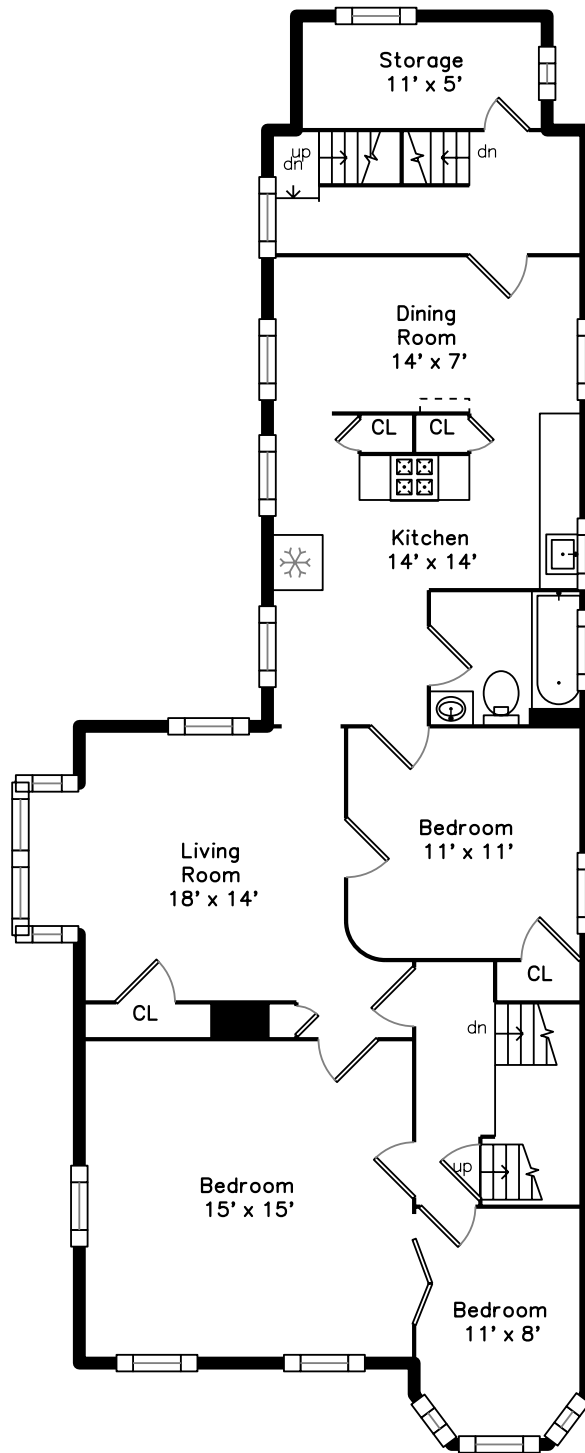

Top

Main

Upper

**82 Charles Street
Fitchburg, MA 01420**
PicturePlan by  vis-home

Measurements may not be 100% accurate.
Floor plans are provided for convenience only.
Room sizes are not used to calculate area.

Top

Upper

Main

Outside

Outside

Outside

Outside

Back

Back

Back

Living Room

Living Room

Kitchen

Kitchen

Bedroom

Bedroom

Bathroom

Living Room

Living Room

Dining Room

Dining Room

Kitchen

Kitchen

Bedroom