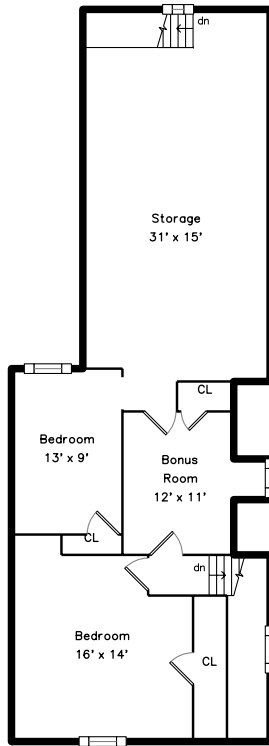

Top

Main

Upper

**82 Charles Street
Fitchburg, MA 01420**
PicturePlan by  vis-home

Measurements may not be 100% accurate.
Floor plans are provided for convenience only.
Room sizes are not used to calculate area.

Top

Upper

Main

Outside

Outside

Outside

Outside

Back

Back

Back

Living Room

Living Room

Kitchen

Kitchen

Bedroom

Bedroom

Bathroom

Living Room

Living Room

Dining Room

Dining Room

Kitchen

Kitchen

Bedroom