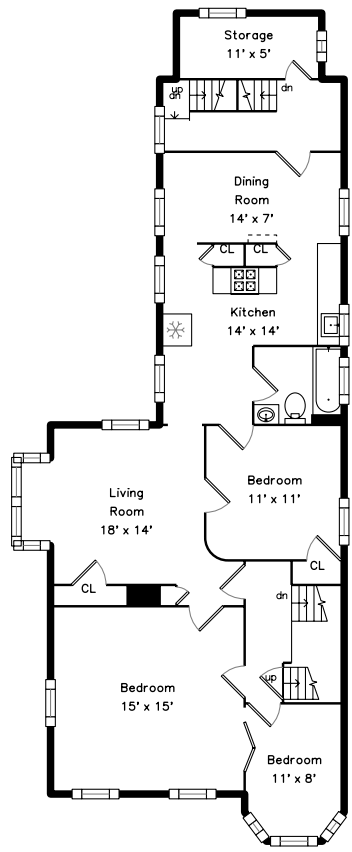

Top

Main

Upper

**82 Charles Street
Fitchburg, MA 01420**
PicturePlan by  vis-home

Measurements may not be 100% accurate.
Floor plans are provided for convenience only.
Room sizes are not used to calculate area.

Top

Upper

Main

Outside

Outside

Outside

Outside

Back

Back

Back

Living Room

Living Room

Kitchen

Kitchen

Bedroom

Bedroom

Bathroom

Living Room

Living Room

Dining Room

Dining Room

Kitchen

Kitchen

Bedroom