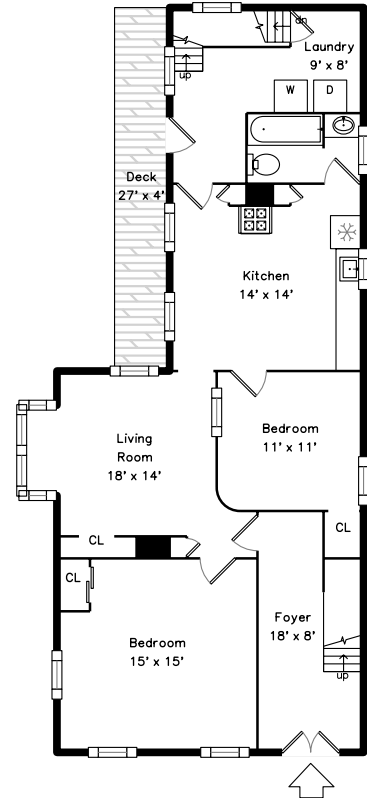

Top

Main

Upper

**82 Charles Street
Fitchburg, MA 01420**
PicturePlan by  vis-home

Measurements may not be 100% accurate.
Floor plans are provided for convenience only.
Room sizes are not used to calculate area.

Top

Upper

Main

Outside

Outside

Outside

Outside

Back

Back

Back

Living Room

Living Room

Kitchen

Kitchen

Bedroom

Bedroom

Bathroom

Living Room

Living Room

Dining Room

Dining Room

Kitchen

Kitchen

Bedroom