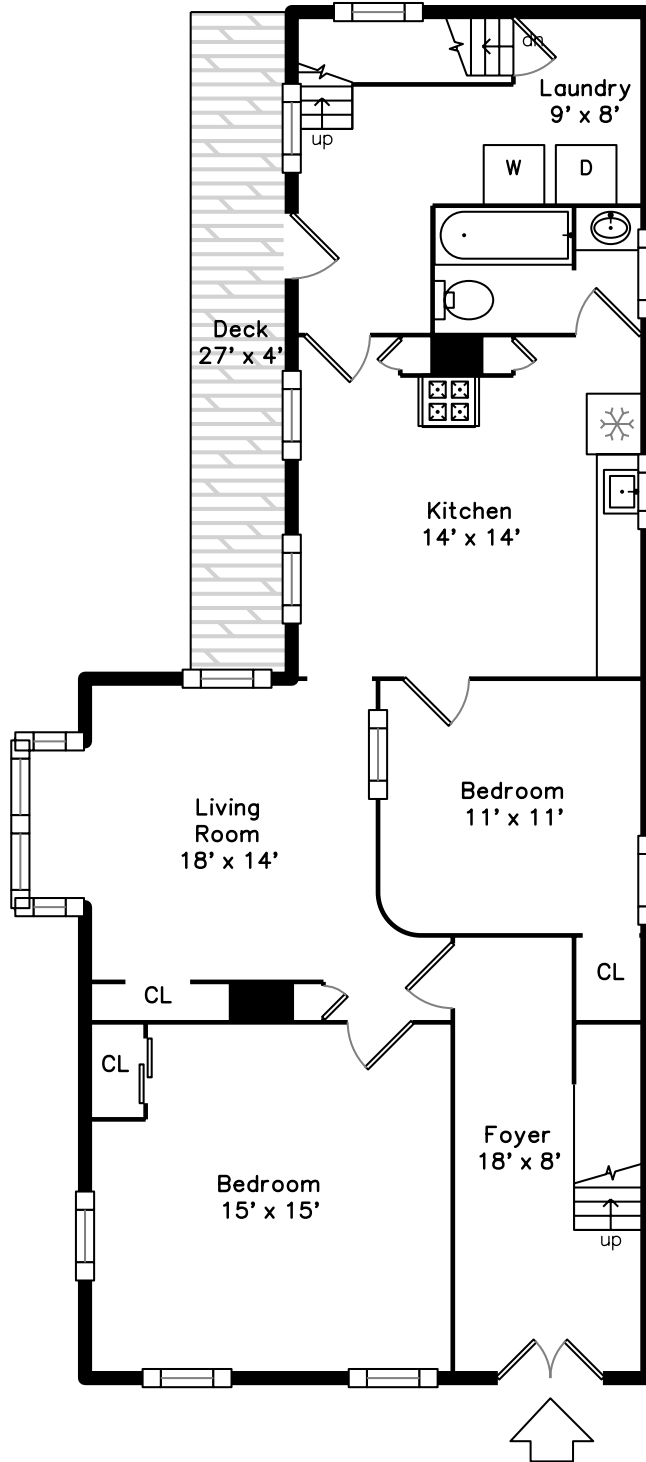

Top

Main

Upper

**82 Charles Street
Fitchburg, MA 01420**
PicturePlan by  vis-home

Measurements may not be 100% accurate.
Floor plans are provided for convenience only.
Room sizes are not used to calculate area.

Top

Upper

Main

Outside

Outside

Outside

Outside

Back

Back

Back

Living Room

Living Room

Kitchen

Kitchen

Bedroom

Bedroom

Bathroom

Living Room

Living Room

Dining Room

Dining Room

Kitchen

Kitchen

Bedroom