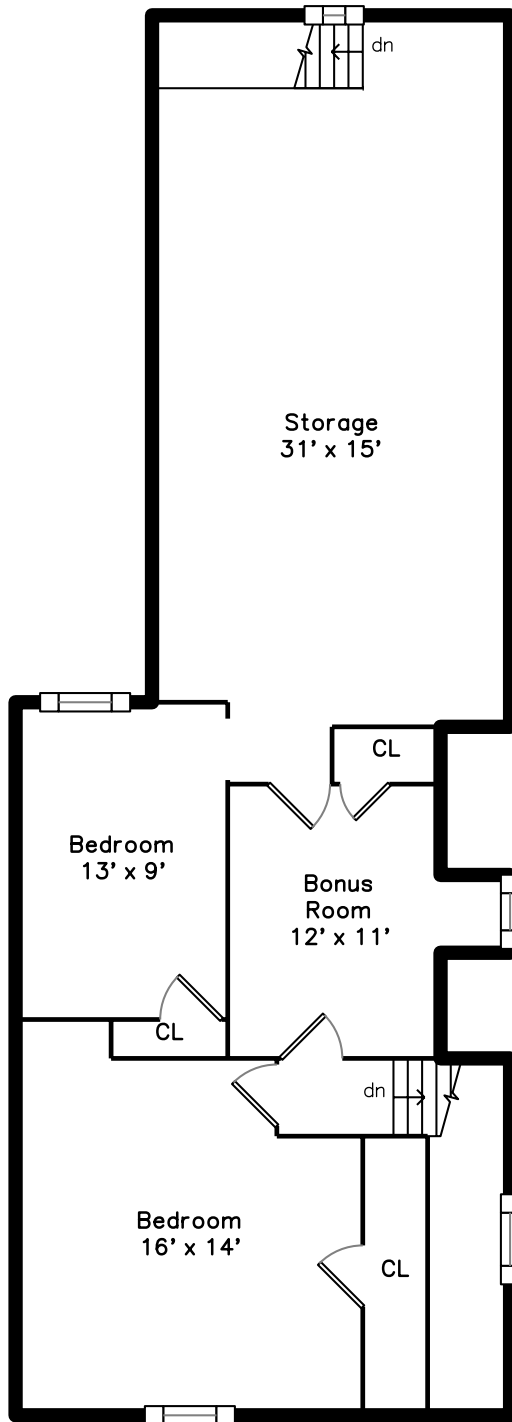

Top

Main

Upper

**82 Charles Street
Fitchburg, MA 01420**
PicturePlan by  vis-home

Measurements may not be 100% accurate.
Floor plans are provided for convenience only.
Room sizes are not used to calculate area.

Top

Upper

Main

Outside

Outside

Outside

Outside

Back

Back

Back

Living Room

Living Room

Kitchen

Kitchen

Bedroom

Bedroom

Bathroom

Living Room

Living Room

Dining Room

Dining Room

Kitchen

Kitchen

Bedroom